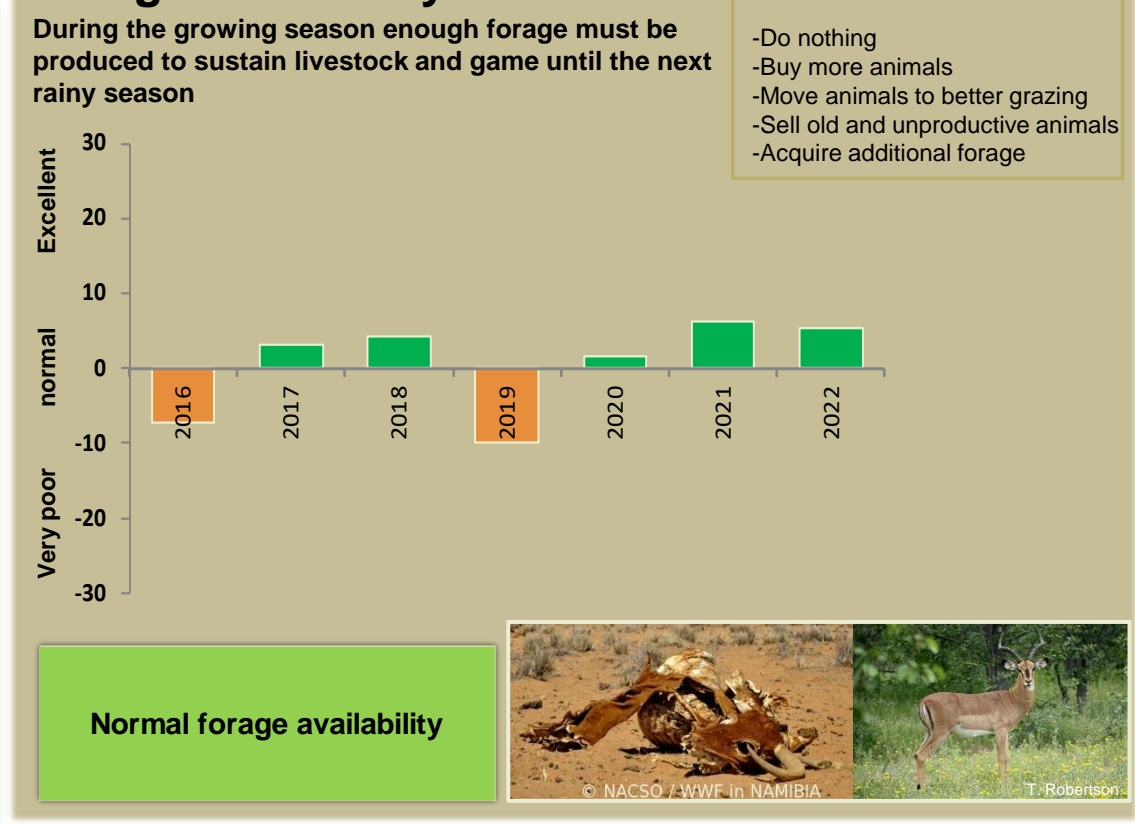

Adapting in response to the current environmental conditions ...

Seasonal trends in rainfall and vegetation (2021 / 2022 Season)

Vegetation cover trend (2000 - 2021)

Vegetation productivity (February to April) 2022

Fire management

Forage availability

Climate and vegetation patterns assist in our understanding of the status of wildlife and livestock in the conservancy for the effective management of these resources.