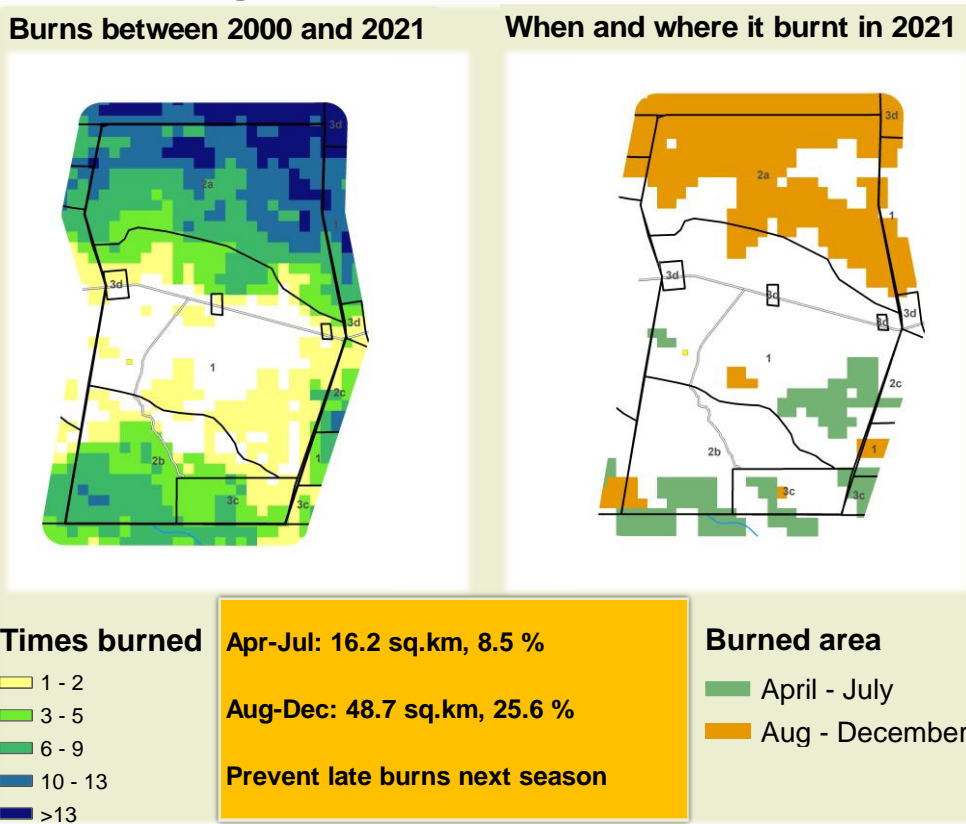

Adapting in response to the current environmental conditions ...

Seasonal trends in rainfall and vegetation (2021 / 2022 Season)

Vegetation cover trend (2000 - 2021)

Vegetation productivity (February to April) 2022

Fire management

Forage availability

Climate and vegetation patterns assist in our understanding of the status of wildlife and livestock in the conservancy for the effective management of these resources.