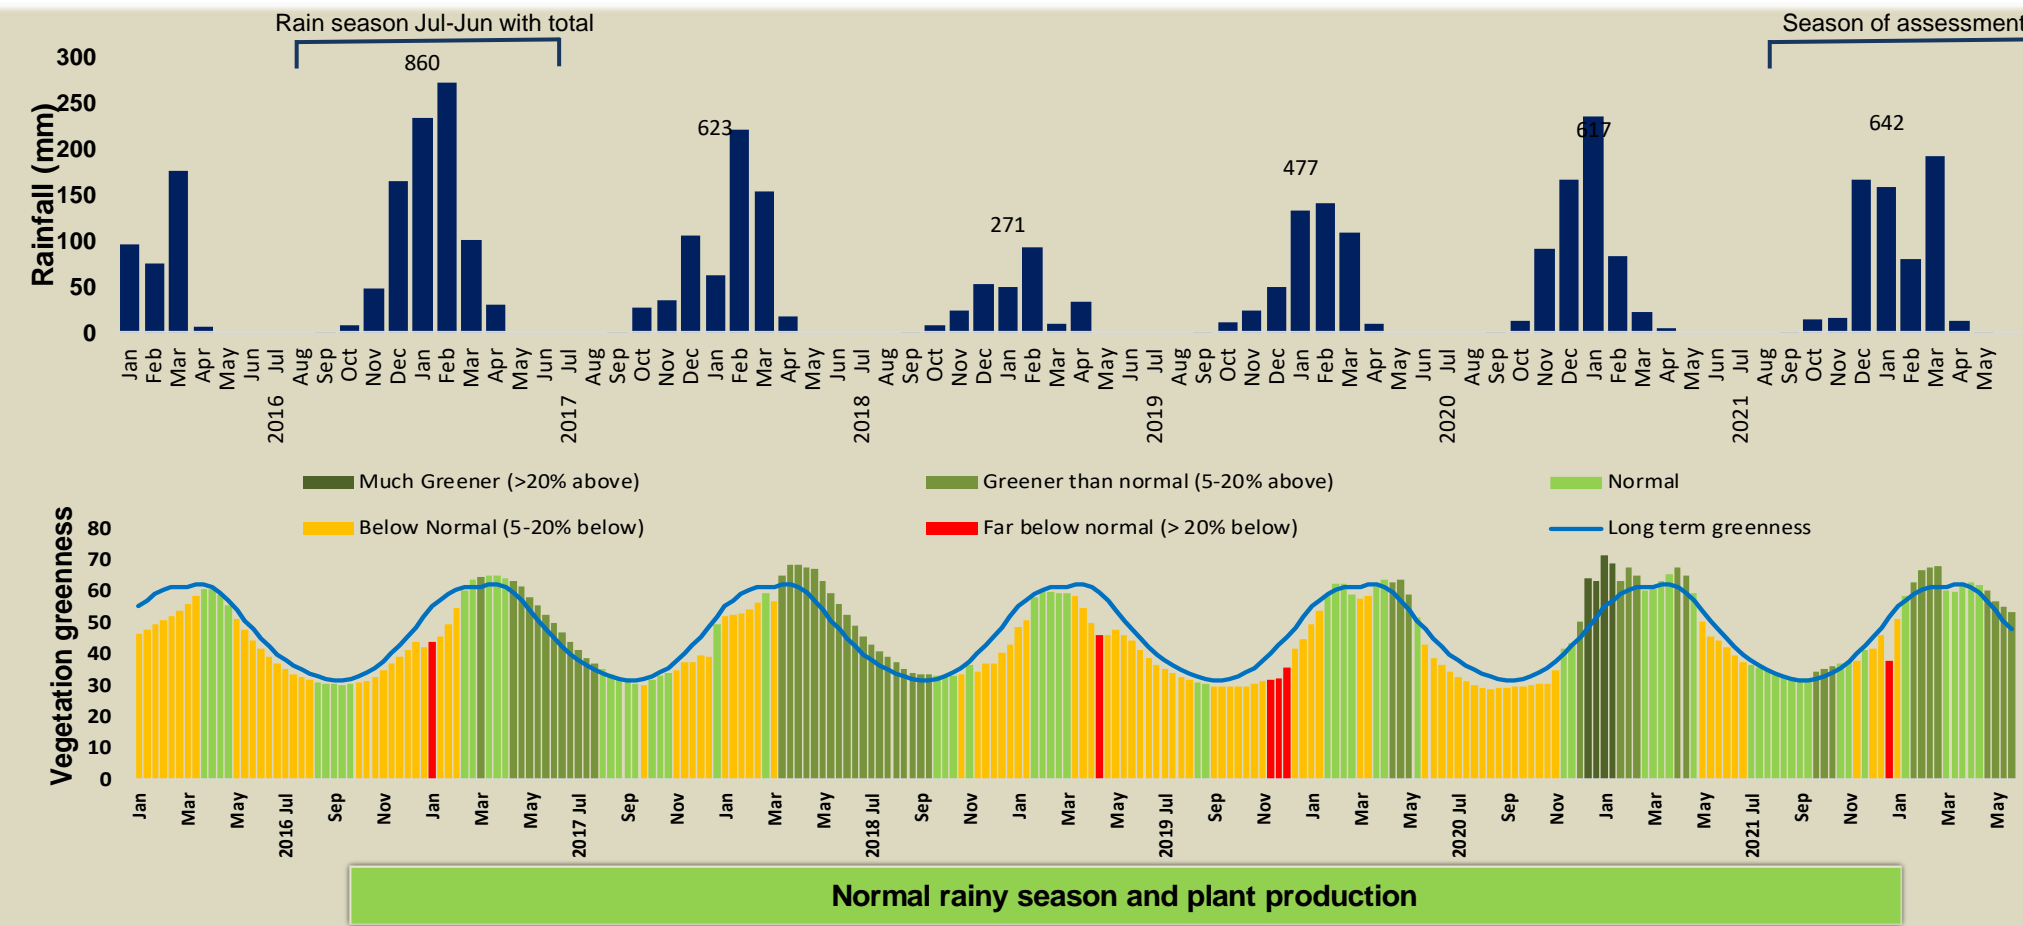

Adapting in response to the current environmental conditions ...

Seasonal trends in rainfall and vegetation (2021 / 2022 Season)

Vegetation cover trend (2000 - 2021)

Vegetation productivity (February to April) 2022

Fire management

Forage availability

Climate and vegetation patterns assist in our understanding of the status of wildlife and livestock in the conservancy for the effective management of these resources.