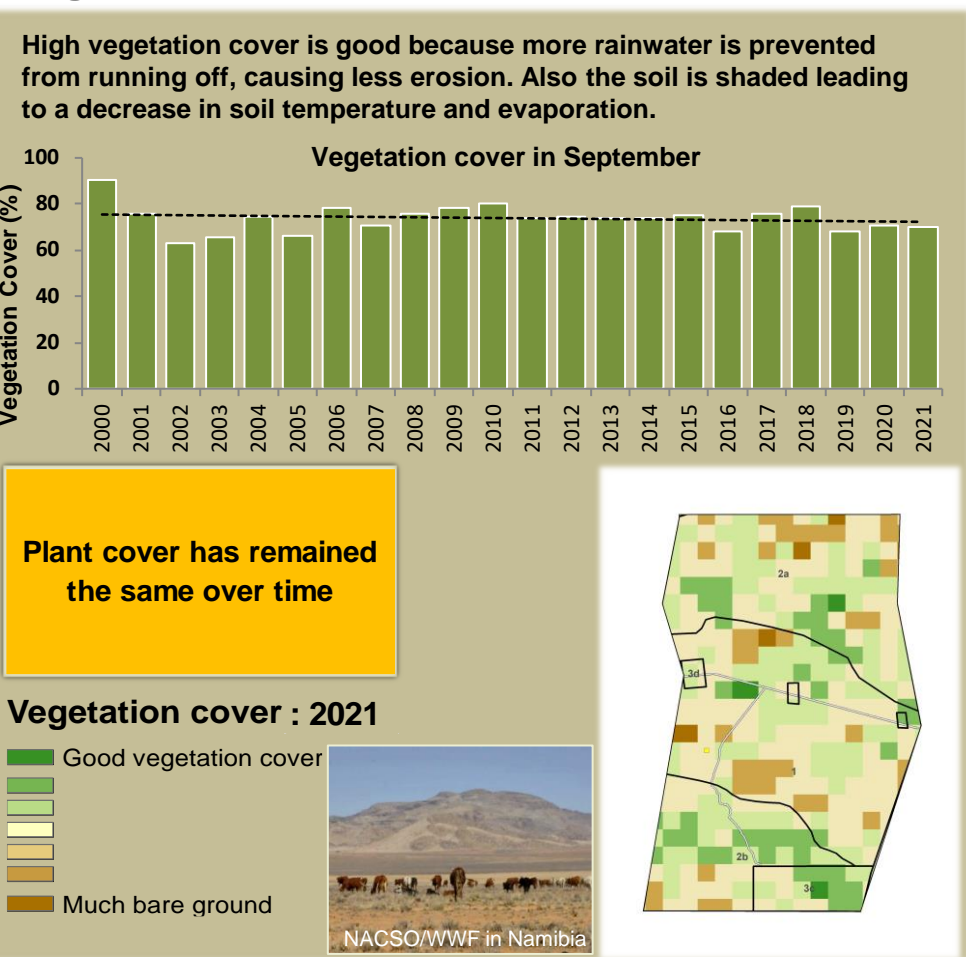

Adapting in response to the current environmental conditions ...

Seasonal trends in rainfall and vegetation (2021 / 2022 Season)

Vegetation cover trend (2000 - 2021)

Vegetation productivity (February to April) 2022

Fire management

Forage availability

Climate and vegetation patterns assist in our understanding of the status of wildlife and livestock in the conservancy for the effective management of these resources.