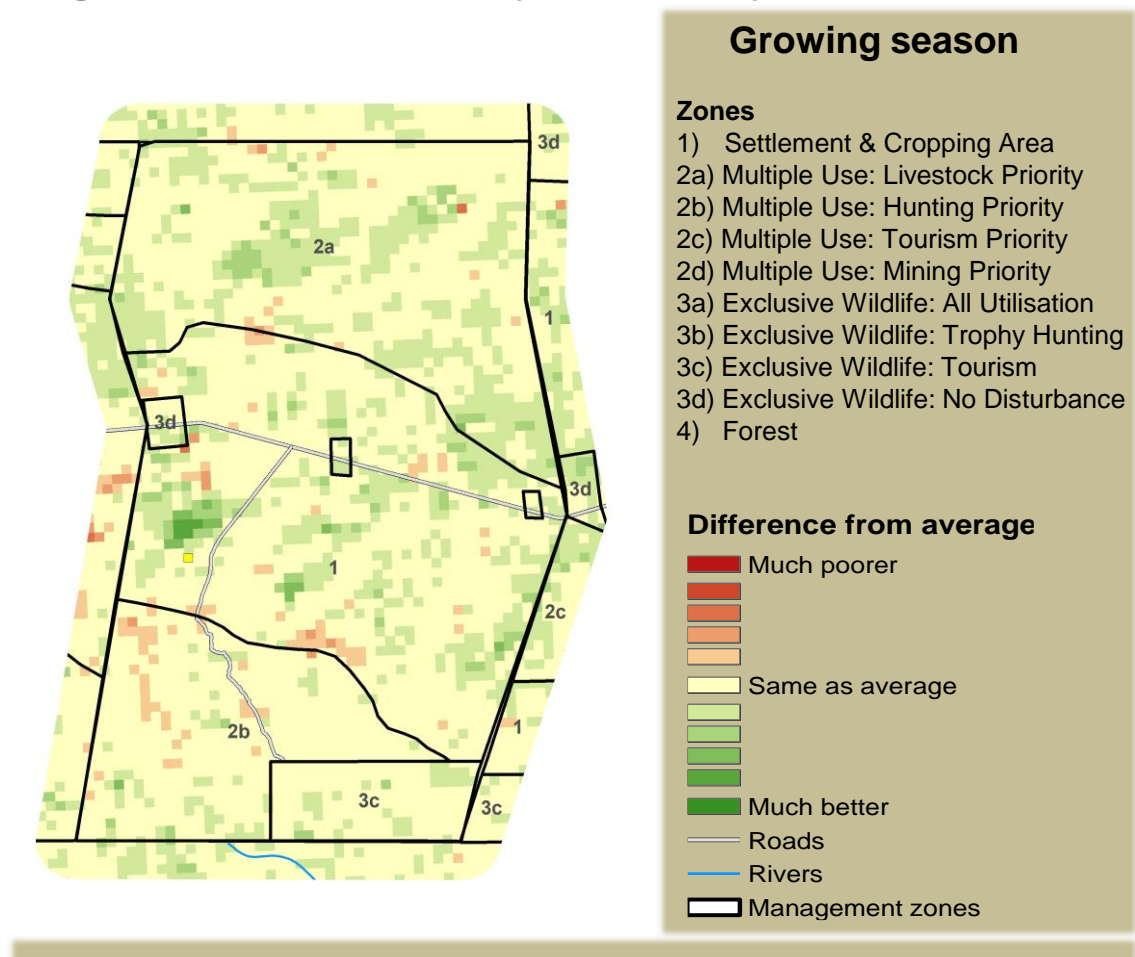

Adapting in response to the current environmental conditions ...

Seasonal trends in rainfall and vegetation (2021 / 2022 Season)

Vegetation cover trend (2000 - 2021)

Vegetation productivity (February to April) 2022

Fire management

Forage availability

Climate and vegetation patterns assist in our understanding of the status of wildlife and livestock in the conservancy for the effective management of these resources.