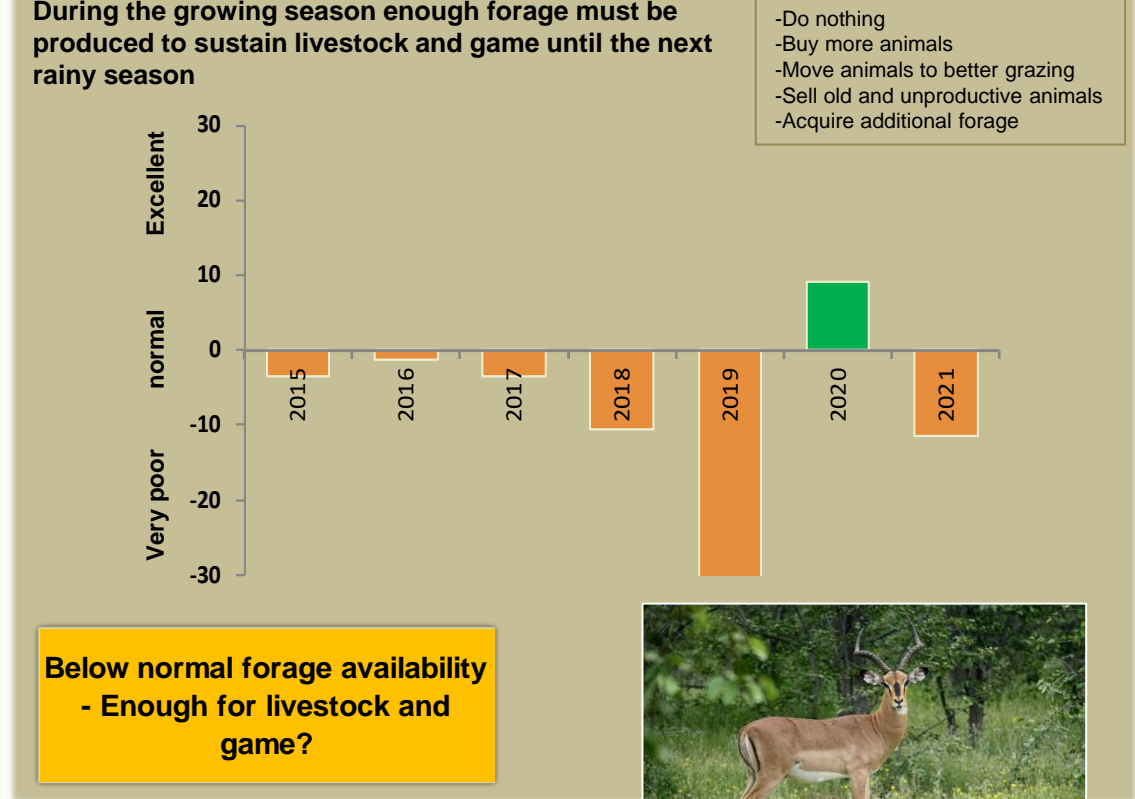

Uukolonkadhi Ruacana Climate and Vegetation Report

Adapting in response to the current environmental conditions ...

Seasonal trends in rainfall and vegetation (2020 / 2021 Season)

Vegetation cover trend (2000 - 2020)

Vegetation productivity (February to April) 2021

Fire management

Forage availability

Climate and vegetation patterns assist in our understanding of the status of wildlife and livestock in the conservancy for the effective management of these resources.