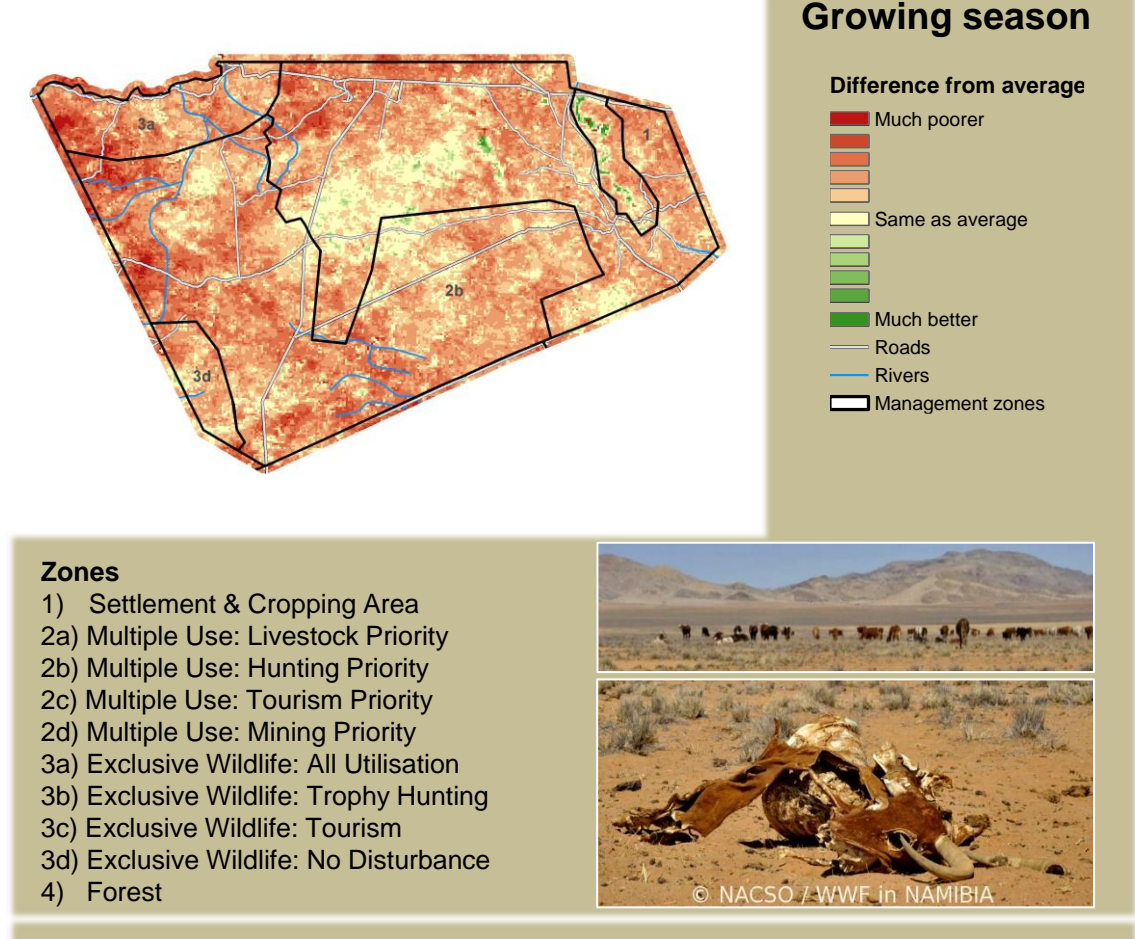

Uukolonkadhi Ruacana Climate and Vegetation Report

Adapting in response to the current environmental conditions ...

Seasonal trends in rainfall and vegetation (2020 / 2021 Season)

Vegetation cover trend (2000 - 2020)

Vegetation productivity (February to April) 2021

Fire management

Forage availability

Climate and vegetation patterns assist in our understanding of the status of wildlife and livestock in the conservancy for the effective management of these resources.