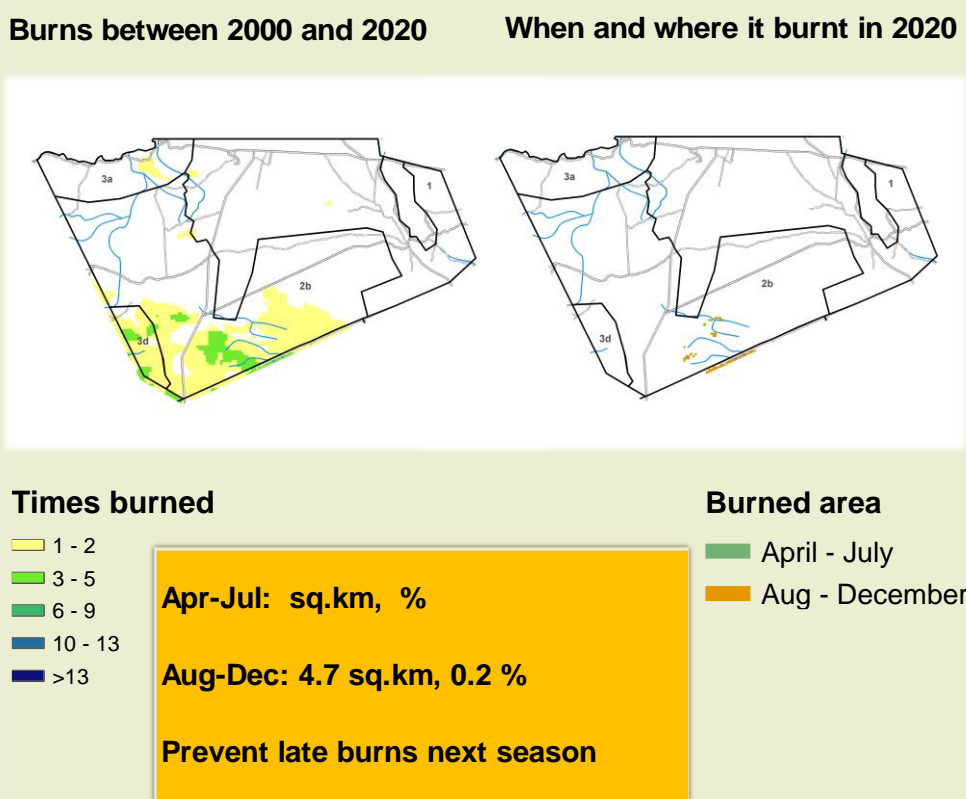

Uukolonkadhi Ruacana Climate and Vegetation Report

Adapting in response to the current environmental conditions ...

Seasonal trends in rainfall and vegetation (2020 / 2021 Season)

Vegetation cover trend (2000 - 2020)

Vegetation productivity (February to April) 2021

Fire management

Forage availability

Climate and vegetation patterns assist in our understanding of the status of wildlife and livestock in the conservancy for the effective management of these resources.