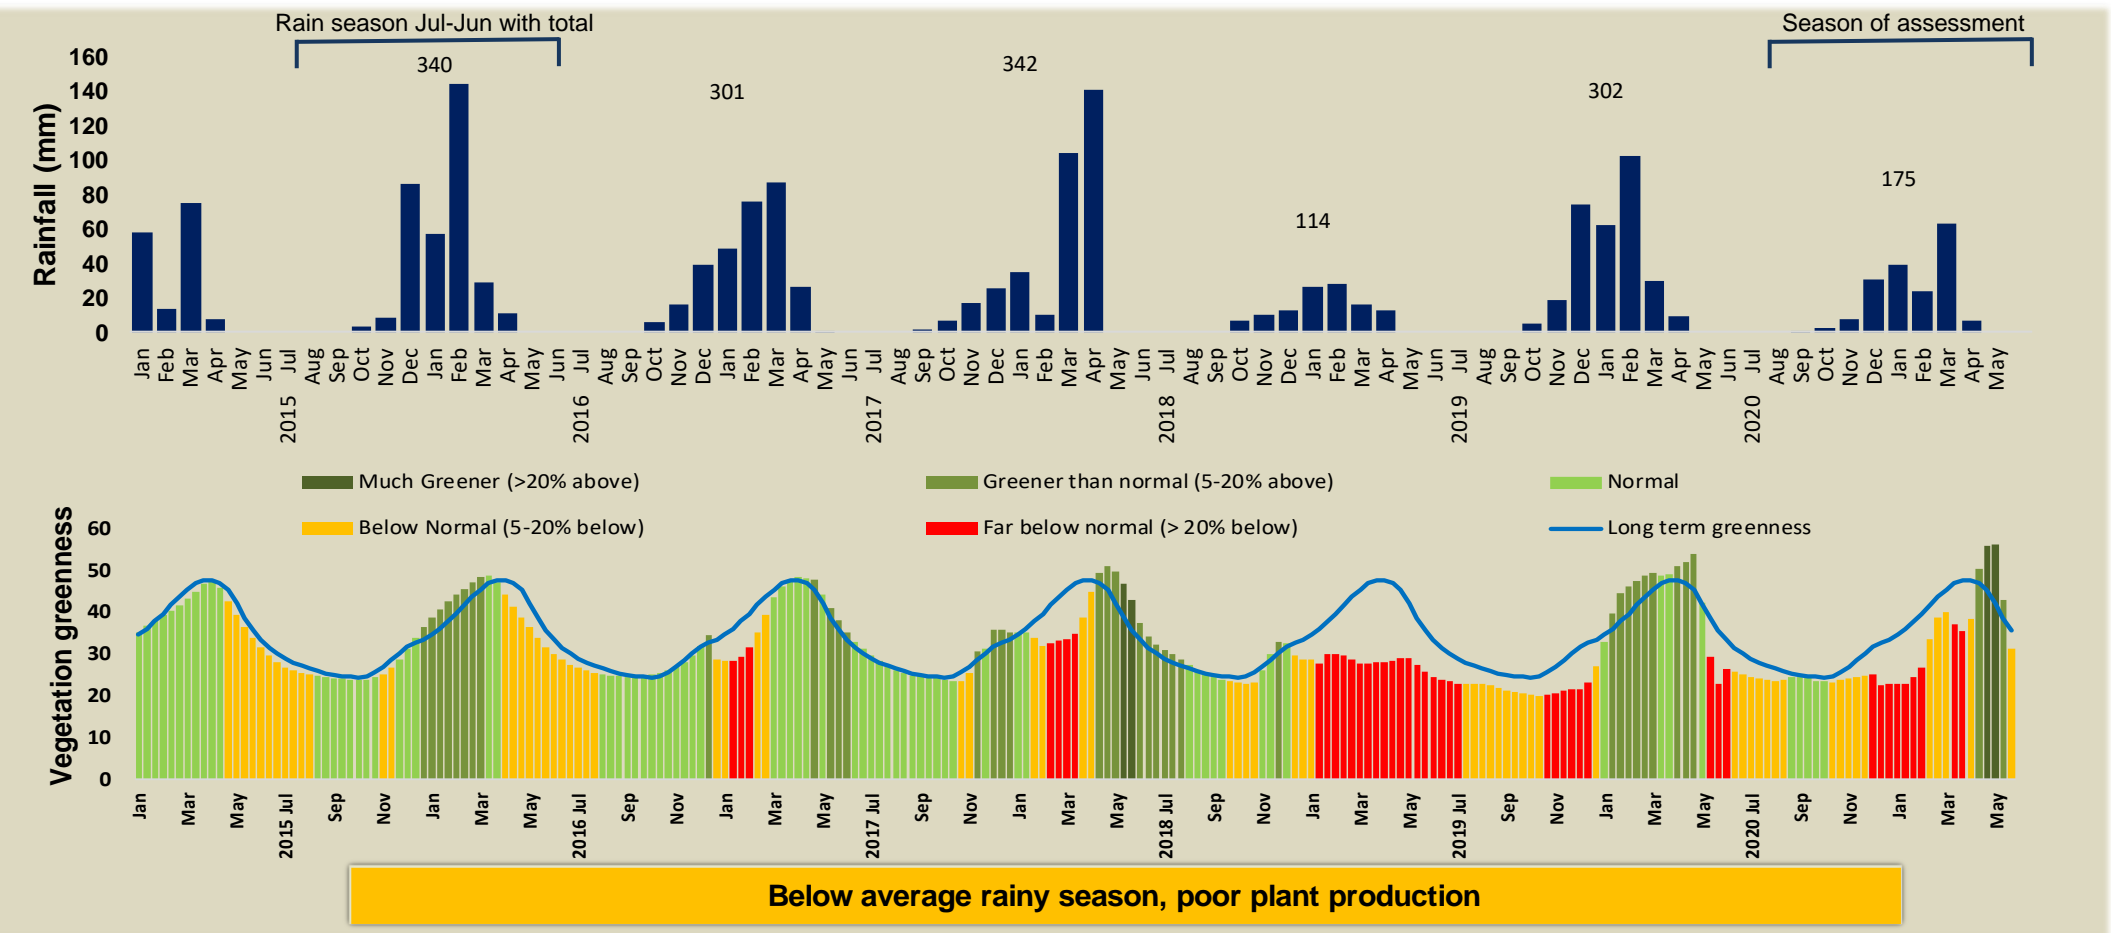

Uukolonkadhi Ruacana Climate and Vegetation Report

Adapting in response to the current environmental conditions ...

Seasonal trends in rainfall and vegetation (2020 / 2021 Season)

Vegetation cover trend (2000 - 2020)

Vegetation productivity (February to April) 2021

Fire management

Forage availability

Climate and vegetation patterns assist in our understanding of the status of wildlife and livestock in the conservancy for the effective management of these resources.