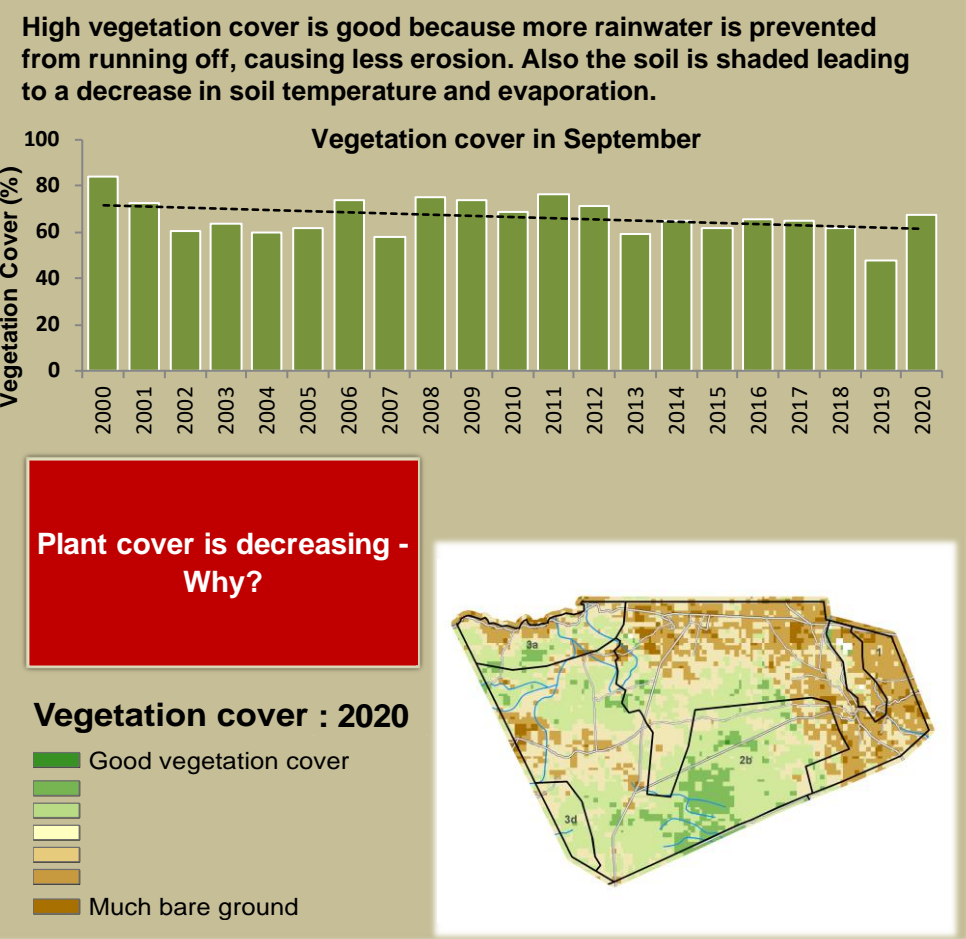

Uukolonkadhi Ruacana Climate and Vegetation Report

Adapting in response to the current environmental conditions ...

Seasonal trends in rainfall and vegetation (2020 / 2021 Season)

Vegetation cover trend (2000 - 2020)

Vegetation productivity (February to April) 2021

Fire management

Forage availability

Climate and vegetation patterns assist in our understanding of the status of wildlife and livestock in the conservancy for the effective management of these resources.