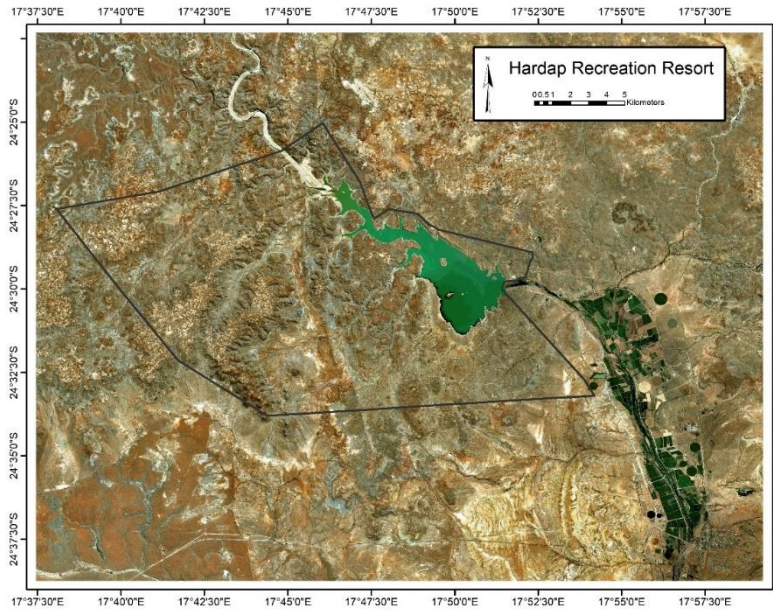

GAME COUNTS IN HARDAP GAME PARK AND NAUTE RECREATION RESORT

May 2021

Hardap Game Park:

Total Population Estimates

Species	Estimate	Lower 95% CL	Upper 95% CL	Model
Gemsbok	303	65	1,969	HN
Kudu	-	-	-	-
Ostrich	-	-	-	-
Springbok	917	501	1,677	HN
Hartmann's Zebra	271	46	1,615	U

Estimates were calculated using DISTANCE. Model selection: U = uniform key; HN = half normal

Total numbers seen per year

Species	2005	2006	2007	2008	2009	2010	2011	2012	2013	2014	2015	2016	2017	2018	2019	2020	2021
Baboon					16	17		7	17	62		84	17	3	4	31	27
Gemsbok	47	129	77	113	237	205	178	225	393	206	603	480	427	248	85	19	65
Jackal	3	6	3	8	7	2	3	11	4	5	4	10	7	4	4	5	1
Klipspringer		2															
Kudu	66	55	34	36	56	18	40	46	72	19	5	22	27	25	5	7	1
Ostrich	78	160	82	40	48	44	63	51	82	27	93	49	62	53	6	26	
Springbok	379	606	322	372	390	581	676	454	351	222	234	402	455	445	310	380	176
Steenbok	16	4	4	4	5	2	4		3	4	5	6	1	2	6		4
Warthog	3	6	9	5	6	4	2	29	22	14	18	11	6	4		2	4
Hartmann's Zebra	6	12	18	16	43	26	108	38	93	14	50	156	80	75	51	26	82

Animals seen in this count:

Total Route km	87
Number of routes	2
Total area (km²)	238

Count area
23,800 ha

Species	Total	Route 1	Route 2
Baboon	27	20	7
Gemsbok	65	51	14
Jackal	1	1	
Klipspringer	0		
Kudu	1		1
Ostrich	0		
Springbok	176	49	127
Steenbok	4	2	2
Warthog	4	4	
Hartmann's Zebra	82	10	72