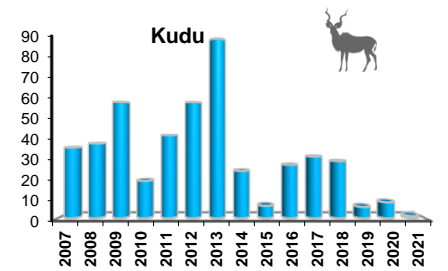

GAME COUNTS IN HARDAP GAME PARK AND NAUTE RECREATION RESORT

May 2021

Hardap Game Park:

Total Population Estimates

Species	Estimate	Lower 95% CL	Upper 95% CL	Model
Gemsbok	303	65	1,969	HN
Kudu	-	-	-	-
Ostrich	-	-	-	-
Springbok	917	501	1,677	HN
Hartmann's Zebra	271	46	1,615	U

Estimates were calculated using DISTANCE. Model selection: U = uniform key; HN = half normal

Total numbers seen per year

Species	2005	2006	2007	2008	2009	2010	2011	2012	2013	2014	2015	2016	2017	2018	2019	2020	2021
Baboon					16	17		7	17	62		84	17	3	4	31	27
Gemsbok	47	129	77	113	237	205	178	225	393	206	603	480	427	248	85	19	65
Jackal	3	6	3	8	7	2	3	11	4	5	4	10	7	4	4	5	1
Klipspringer		2															
Kudu	66	55	34	36	56	18	40	46	72	19	5	22	27	25	5	7	1
Ostrich	78	160	82	40	48	44	63	51	82	27	93	49	62	53	6	26	
Springbok	379	606	322	372	390	581	676	454	351	222	234	402	455	445	310	380	176
Steenbok	16	4	4	4	5	2	4		3	4	5	6	1	2	6		4
Warthog	3	6	9	5	6	4	2	29	22	14	18	11	6	4		2	4
Hartmann's Zebra	6	12	18	16	43	26	108	38	93	14	50	156	80	75	51	26	82

Animals seen in this count:

Total Route km	87
Number of routes	2
Total area (km²)	238

Count area
23,800 ha

Species	Total	Route 1	Route 2
Baboon	27	20	7
Gemsbok	65	51	14
Jackal	1	1	
Klipspringer	0		
Kudu	1		1
Ostrich	0		
Springbok	176	49	127
Steenbok	4	2	2
Warthog	4	4	
Hartmann's Zebra	82	10	72

Trends: Number of animals per 100km

Naute Recreation Resort:

Animals seen in this count:

Species	Total	Route 1	Route 2	Route 3
Baboon				
Gemsbok	39	30		9
Jackal	1	1		
Kudu	2	2		
Ostrich	35	9	14	12
Springbok	115	22	84	9
Steenbok	2		1	1
Warthog				
Hartmann's Zebra	2	2		

Estimates:

Species	Estimate	Lower 95% CL	Upper 95% CL	Model
Gemsbok	76	39	188	U
Ostrich	76	36	160	U
Springbok	228	116	446	U

More years of count data are required to derive sensible estimates for other species

Total numbers seen per year

Species	2019*	2020	2021
Baboon		50	
Gemsbok	13	48	39
Jackal	4	2	1
Kudu	3	25	2
Ostrich	25	14	35
Springbok	222	262	115
Steenbok	2	1	2
Warthog		2	
Hartmann's Zebra	10	5	2