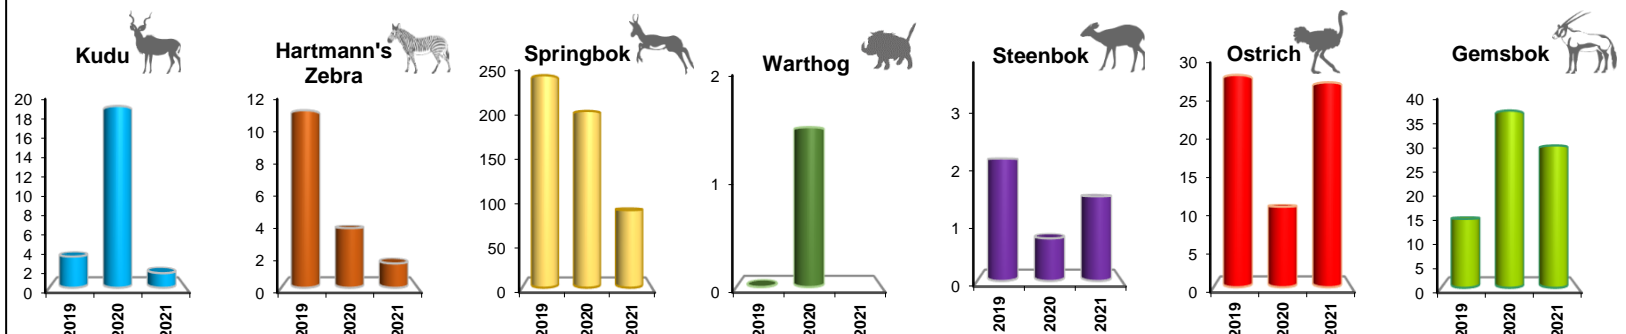

Trends: Number of animals per 100km

Total Route km	136
Number of routes	3
Total area (km²)	367
Area excluded (km²)	64

Count area
~30,000 ha