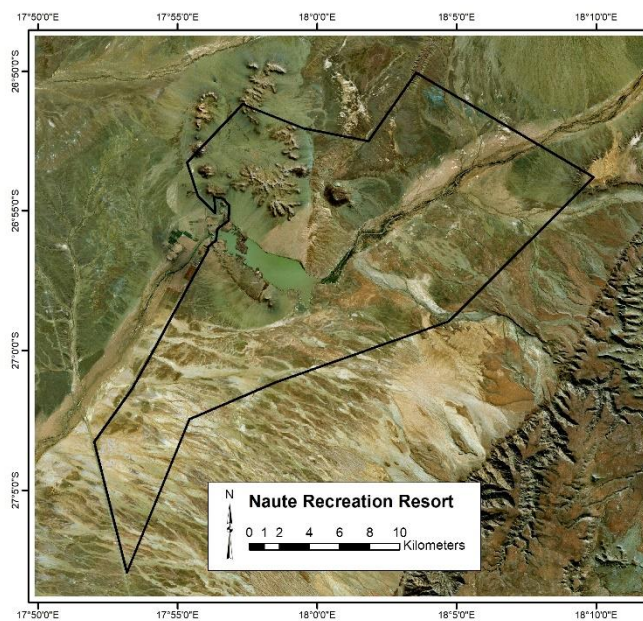

Animals seen in this count:

Total Route km	87
Number of routes	2
Total area (km ²)	238

Count area
23,800 ha

Species	Total	Route 1	Route 2
Baboon	27	20	7
Gemsbok	65	51	14
Jackal	1	1	
Klipspringer	0		
Kudu	1		1
Ostrich	0		
Springbok	176	49	127
Steenbok	4	2	2
Warthog	4	4	
Hartmann's Zebra	82	10	72

Trends: Number of animals per 100km

Naute Recreation Resort:

Animals seen in this count:

Species	Total	Route 1	Route 2	Route 3
Baboon				
Gemsbok	39	30		9
Jackal	1	1		
Kudu	2	2		
Ostrich	35	9	14	12
Springbok	115	22	84	9
Steenbok	2		1	1
Warthog				
Hartmann's Zebra	2	2		