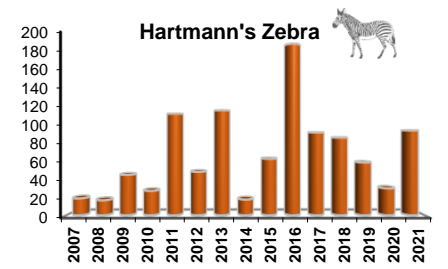

GAME COUNTS IN HARDAP GAME PARK AND NAUTE RECREATION RESORT

May 2021

Hardap Game Park:

Total Population Estimates

Species	Estimate	Lower 95% CL	Upper 95% CL	Model
Gemsbok	303	65	1,969	HN
Kudu	-	-	-	-
Ostrich	-	-	-	-
Springbok	917	501	1,677	HN
Hartmann's Zebra	271	46	1,615	U

Estimates were calculated using DISTANCE. Model selection: U = uniform key; HN = half normal

Total numbers seen per year

Species	2005	2006	2007	2008	2009	2010	2011	2012	2013	2014	2015	2016	2017	2018	2019	2020	2021
Baboon					16	17		7	17	62		84	17	3	4	31	27
Gemsbok	47	129	77	113	237	205	178	225	393	206	603	480	427	248	85	19	65
Jackal	3	6	3	8	7	2	3	11	4	5	4	10	7	4	4	5	1
Klipspringer		2															
Kudu	66	55	34	36	56	18	40	46	72	19	5	22	27	25	5	7	1
Ostrich	78	160	82	40	48	44	63	51	82	27	93	49	62	53	6	26	
Springbok	379	606	322	372	390	581	676	454	351	222	234	402	455	445	310	380	176
Steenbok	16	4	4	4	5	2	4		3	4	5	6	1	2	6		4
Warthog	3	6	9	5	6	4	2	29	22	14	18	11	6	4		2	4
Hartmann's Zebra	6	12	18	16	43	26	108	38	93	14	50	156	80	75	51	26	82

Animals seen in this count:

Total Route km	87
Number of routes	2
Total area (km²)	238

Count area
23,800 ha

Species	Total	Route 1	Route 2
Baboon	27	20	7
Gemsbok	65	51	14
Jackal	1	1	
Klipspringer	0		
Kudu	1		1
Ostrich	0		
Springbok	176	49	127
Steenbok	4	2	2
Warthog	4	4	
Hartmann's Zebra	82	10	72

Trends: Number of animals per 100km

Naute Recreation Resort:

Animals seen in this count:

Species	Total	Route 1	Route 2	Route 3
Baboon				
Gemsbok	39	30		9
Jackal	1	1		
Kudu	2	2		
Ostrich	35	9	14	12
Springbok	115	22	84	9
Steenbok	2		1	1
Warthog				
Hartmann's Zebra	2	2		

Estimates:

Species	Estimate	Lower 95% CL	Upper 95% CL	Model
Gemsbok	76	39	188	U
Ostrich	76	36	160	U
Springbok	228	116	446	U

More years of count data are required to derive sensible estimates for other species

Total numbers seen per year

Species	2019*	2020	2021
Baboon		50	
Gemsbok	13	48	39
Jackal	4	2	1
Kudu	3	25	2
Ostrich	25	14	35
Springbok	222	262	115
Steenbok	2	1	2
Warthog		2	
Hartmann's Zebra	10	5	2