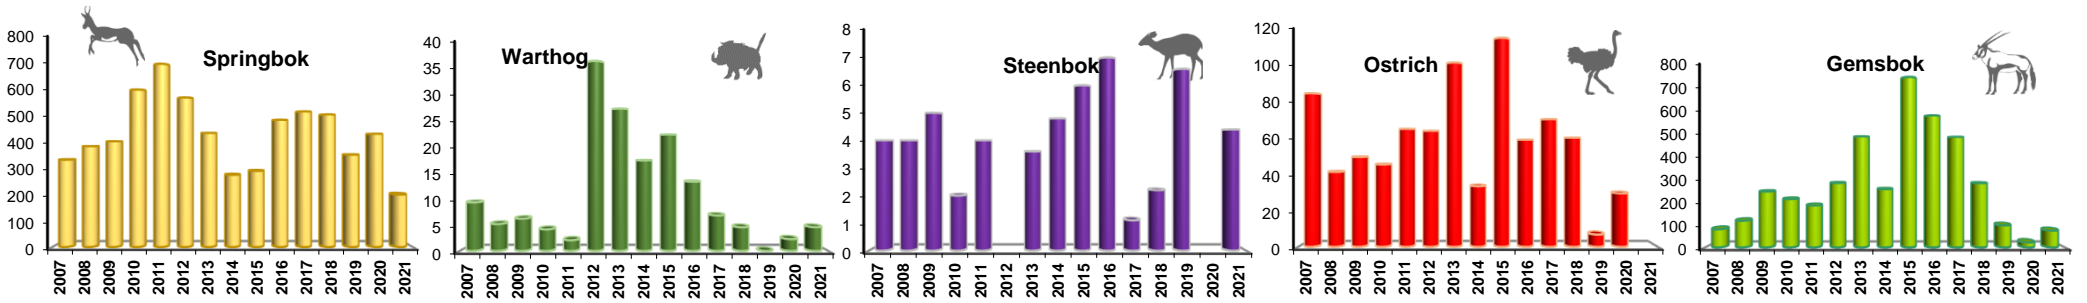

Trends: Number of animals per 100km

Naute Recreation Resort:

Animals seen in this count:

Species	Total	Route 1	Route 2	Route 3
Baboon				
Gemsbok	39	30		9
Jackal	1	1		
Kudu	2	2		
Ostrich	35	9	14	12
Springbok	115	22	84	9
Steenbok	2		1	1
Warthog				
Hartmann's Zebra	2	2		

Estimates:

Species	Estimate	Lower 95% CL	Upper 95% CL	Model
Gemsbok	76	39	188	U
Ostrich	76	36	160	U
Springbok	228	116	446	U

More years of count data are required to derive sensible estimates for other species

Total numbers seen per year

Species	2019*	2020	2021
Baboon		50	
Gemsbok	13	48	39
Jackal	4	2	1
Kudu	3	25	2
Ostrich	25	14	35
Springbok	222	262	115
Steenbok	2	1	2
Warthog		2	
Hartmann's Zebra	10	5	2

*Route 3 was only added after 2019