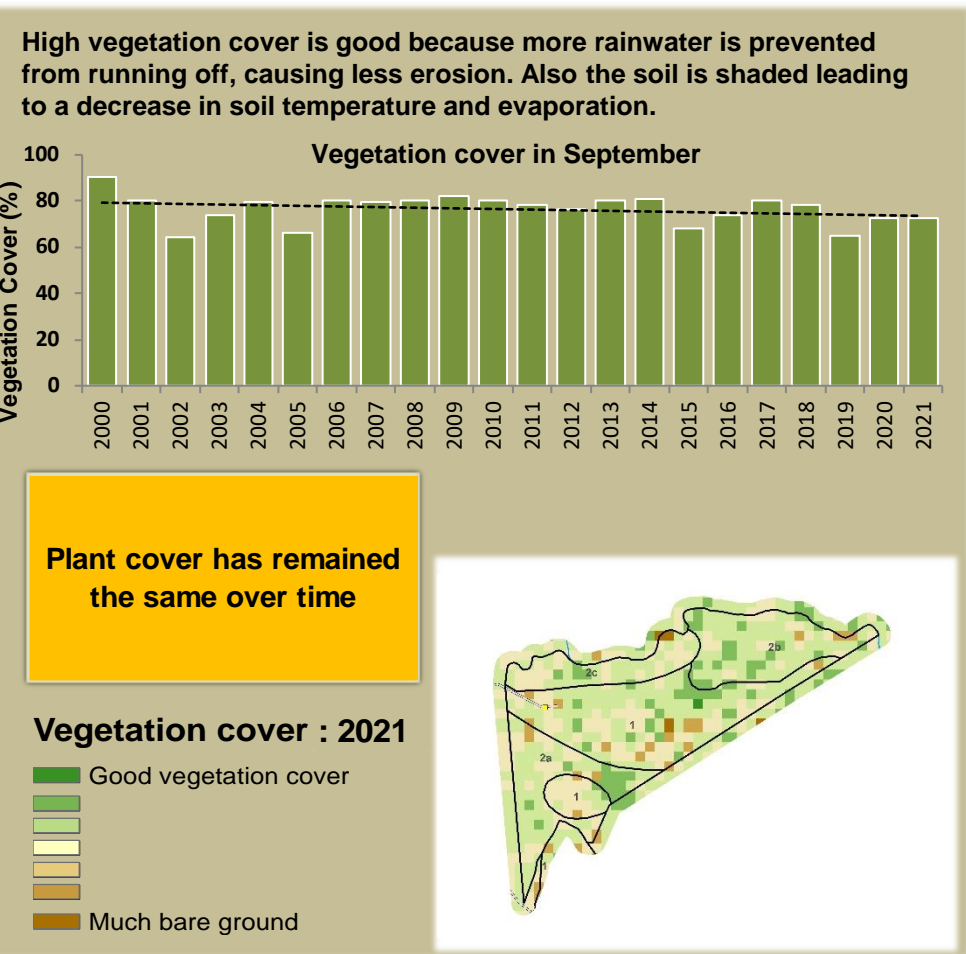

# Sikunga Climate and Vegetation Report

Adapting in response to the current environmental conditions ...

## Seasonal trends in rainfall and vegetation (2021 / 2022 Season)

## Vegetation cover trend (2000 - 2021)

## Vegetation productivity (February to April) 2022