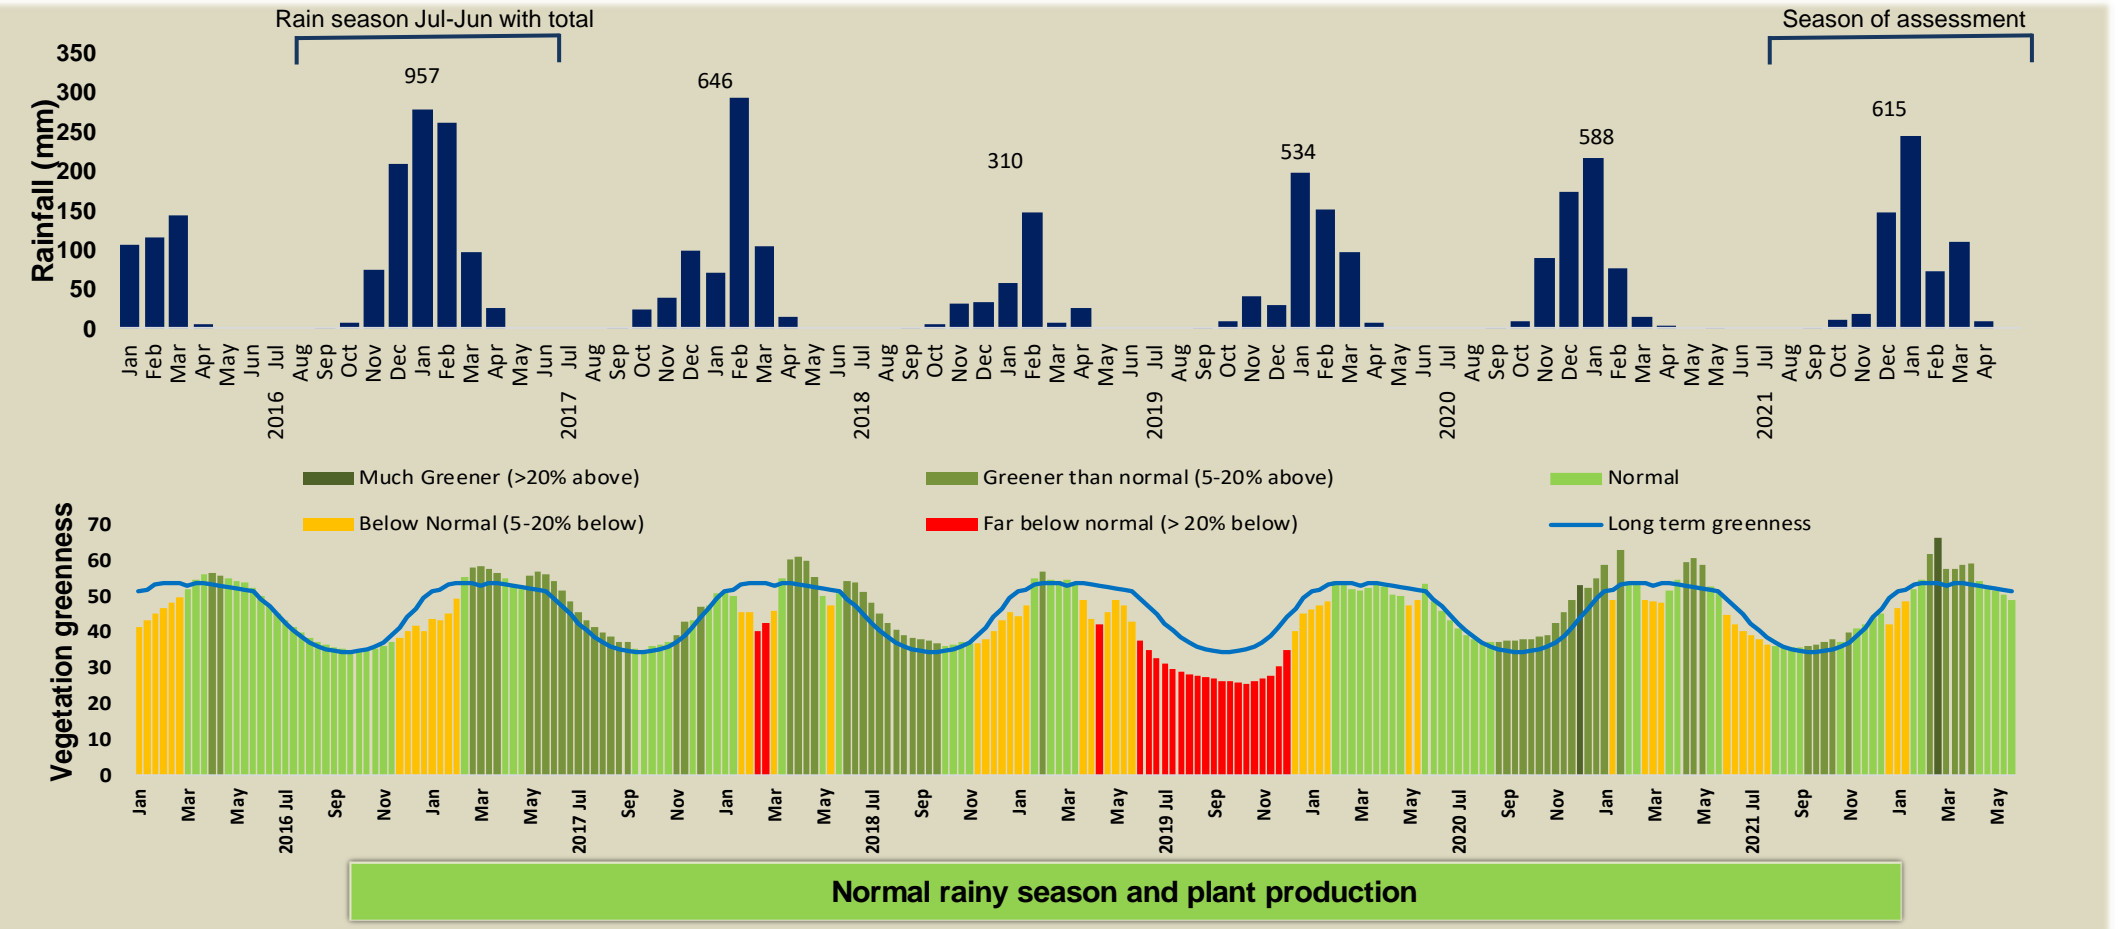

# Sikunga Climate and Vegetation Report

Adapting in response to the current environmental conditions ...

## Seasonal trends in rainfall and vegetation (2021 / 2022 Season)

## Vegetation cover trend (2000 - 2021)

## Vegetation productivity (February to April) 2022