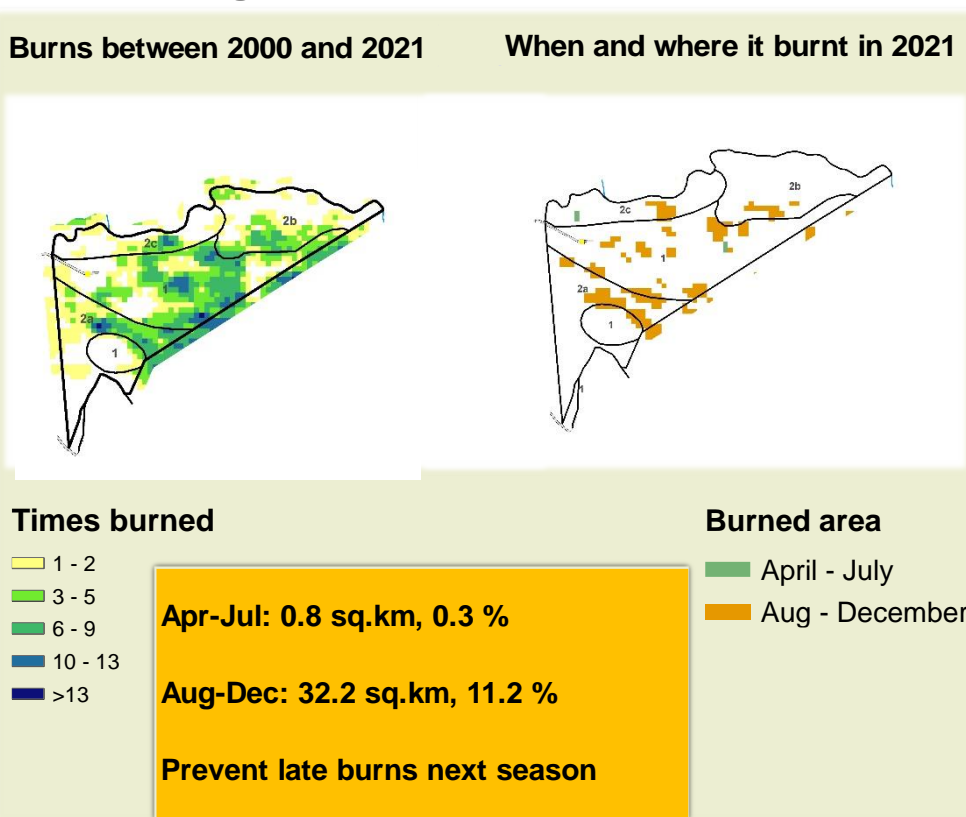

Fire management