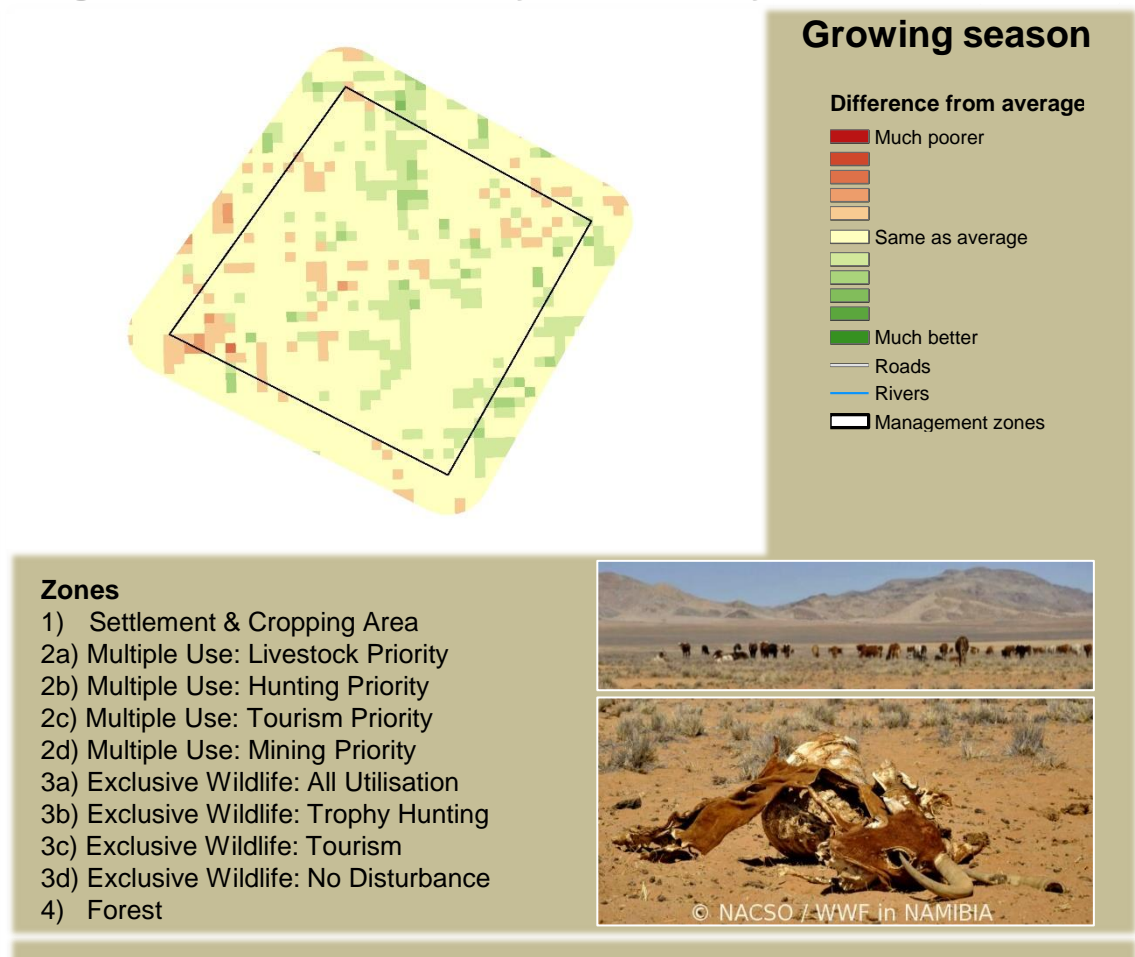

Shamungwa Climate and Vegetation Report

Adapting in response to the current environmental conditions ...

Seasonal trends in rainfall and vegetation (2021 / 2022 Season)

Vegetation cover trend (2000 - 2021)

Vegetation productivity (February to April) 2022

Fire management

Forage availability

Climate and vegetation patterns assist in our understanding of the status of wildlife and livestock in the conservancy for the effective management of these resources.