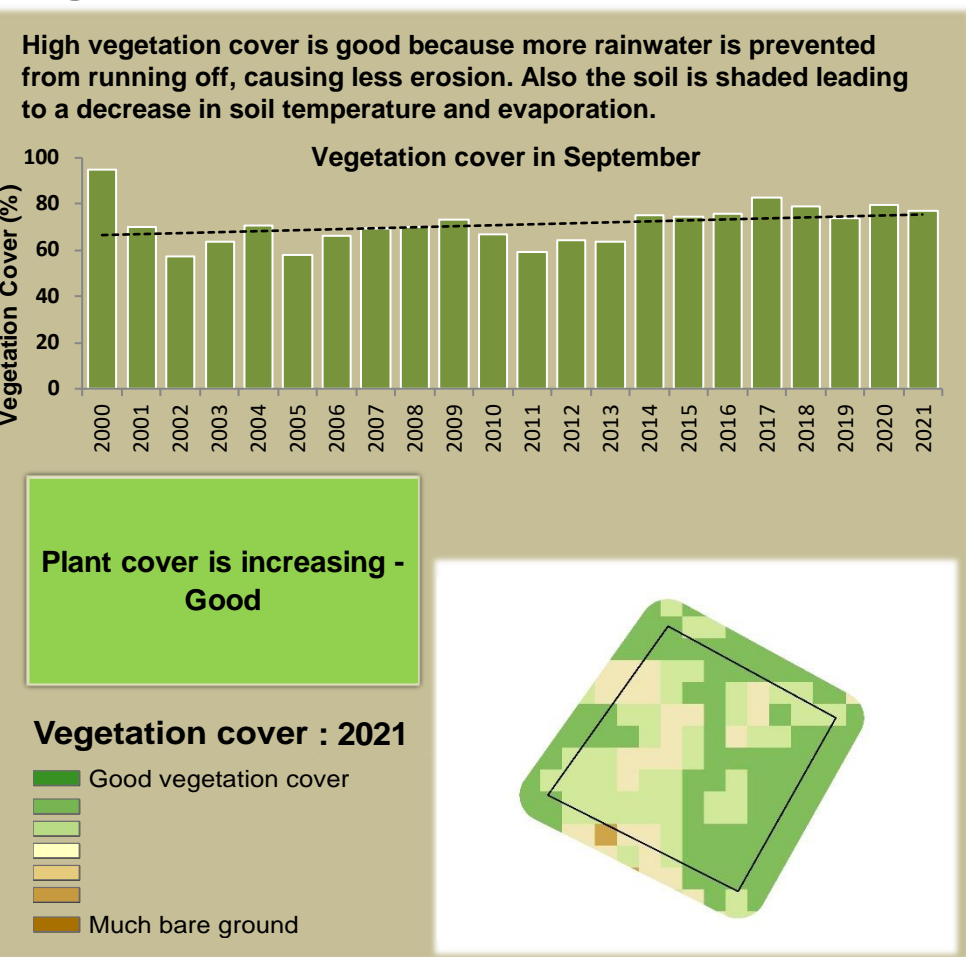

Shamungwa Climate and Vegetation Report

Adapting in response to the current environmental conditions ...

Seasonal trends in rainfall and vegetation (2021 / 2022 Season)

Vegetation cover trend (2000 - 2021)

Vegetation productivity (February to April) 2022

Fire management

Forage availability

Climate and vegetation patterns assist in our understanding of the status of wildlife and livestock in the conservancy for the effective management of these resources.