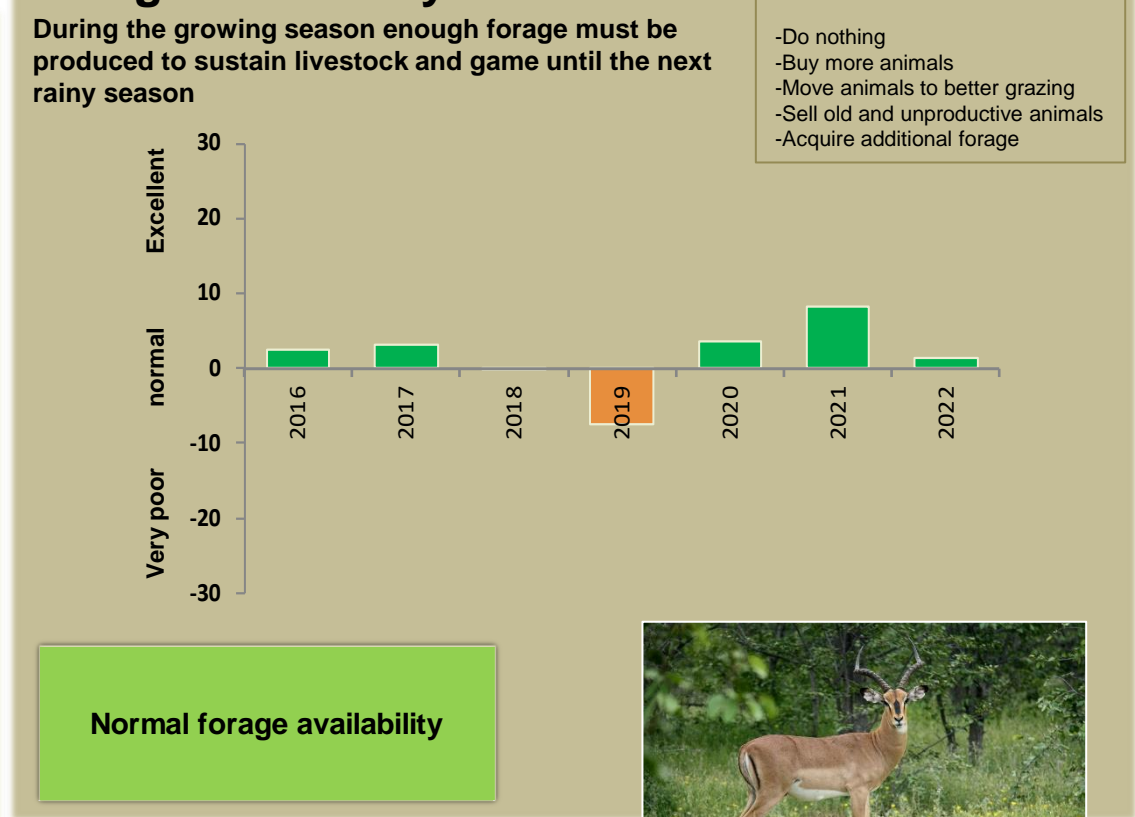

Shamungwa Climate and Vegetation Report

Adapting in response to the current environmental conditions ...

Seasonal trends in rainfall and vegetation (2021 / 2022 Season)

Vegetation cover trend (2000 - 2021)

Vegetation productivity (February to April) 2022

Fire management

Forage availability

Climate and vegetation patterns assist in our understanding of the status of wildlife and livestock in the conservancy for the effective management of these resources.