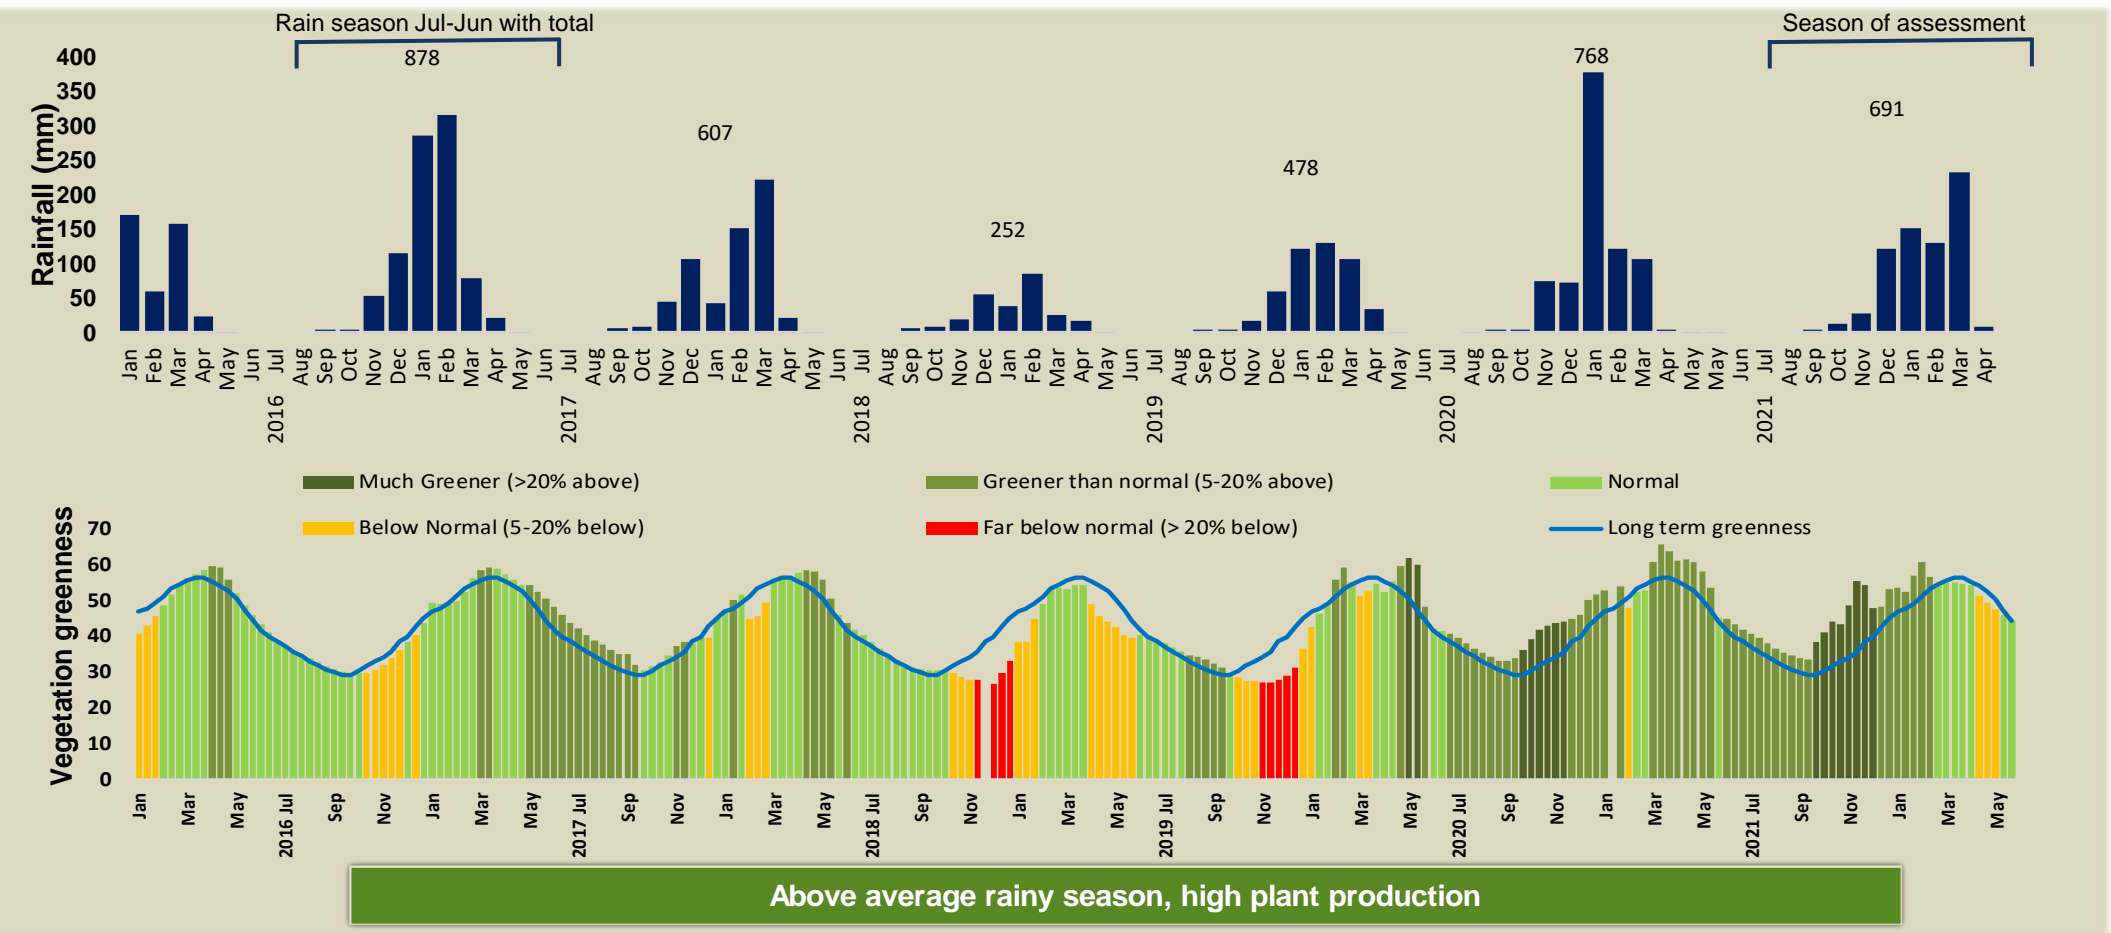

Shamungwa Climate and Vegetation Report

Adapting in response to the current environmental conditions ...

Seasonal trends in rainfall and vegetation (2021 / 2022 Season)

Vegetation cover trend (2000 - 2021)

Vegetation productivity (February to April) 2022

Fire management

Forage availability

Climate and vegetation patterns assist in our understanding of the status of wildlife and livestock in the conservancy for the effective management of these resources.