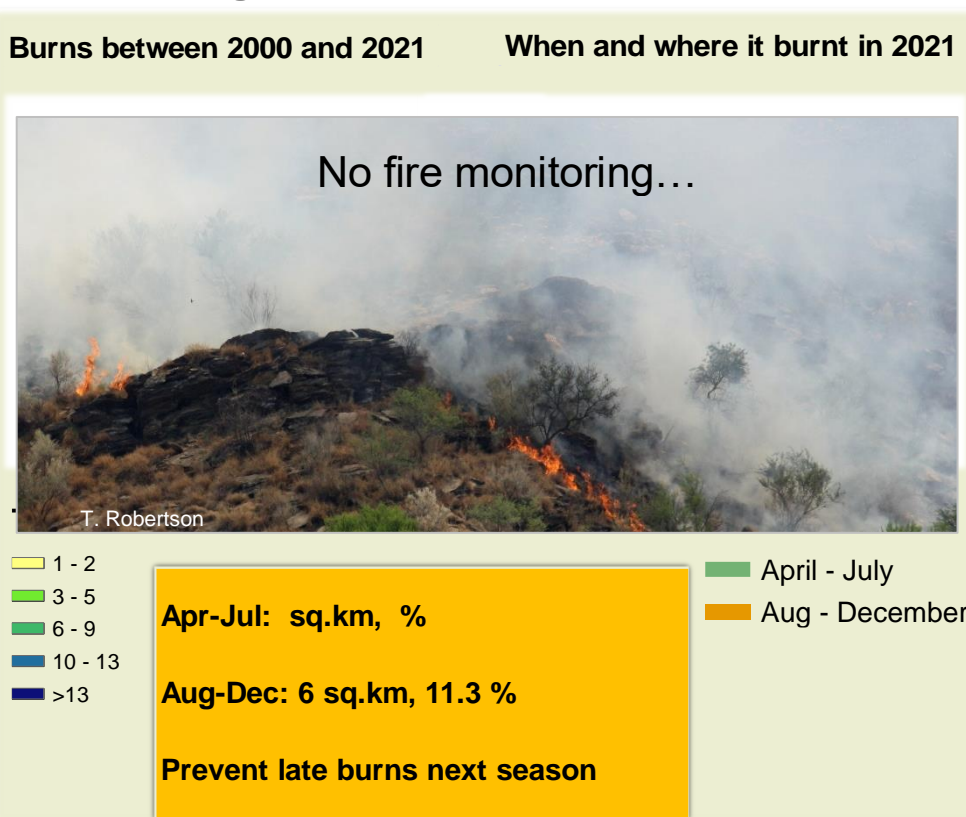

Shamungwa Climate and Vegetation Report

Adapting in response to the current environmental conditions ...

Seasonal trends in rainfall and vegetation (2021 / 2022 Season)

Vegetation cover trend (2000 - 2021)

Vegetation productivity (February to April) 2022

Fire management

Forage availability

Climate and vegetation patterns assist in our understanding of the status of wildlife and livestock in the conservancy for the effective management of these resources.