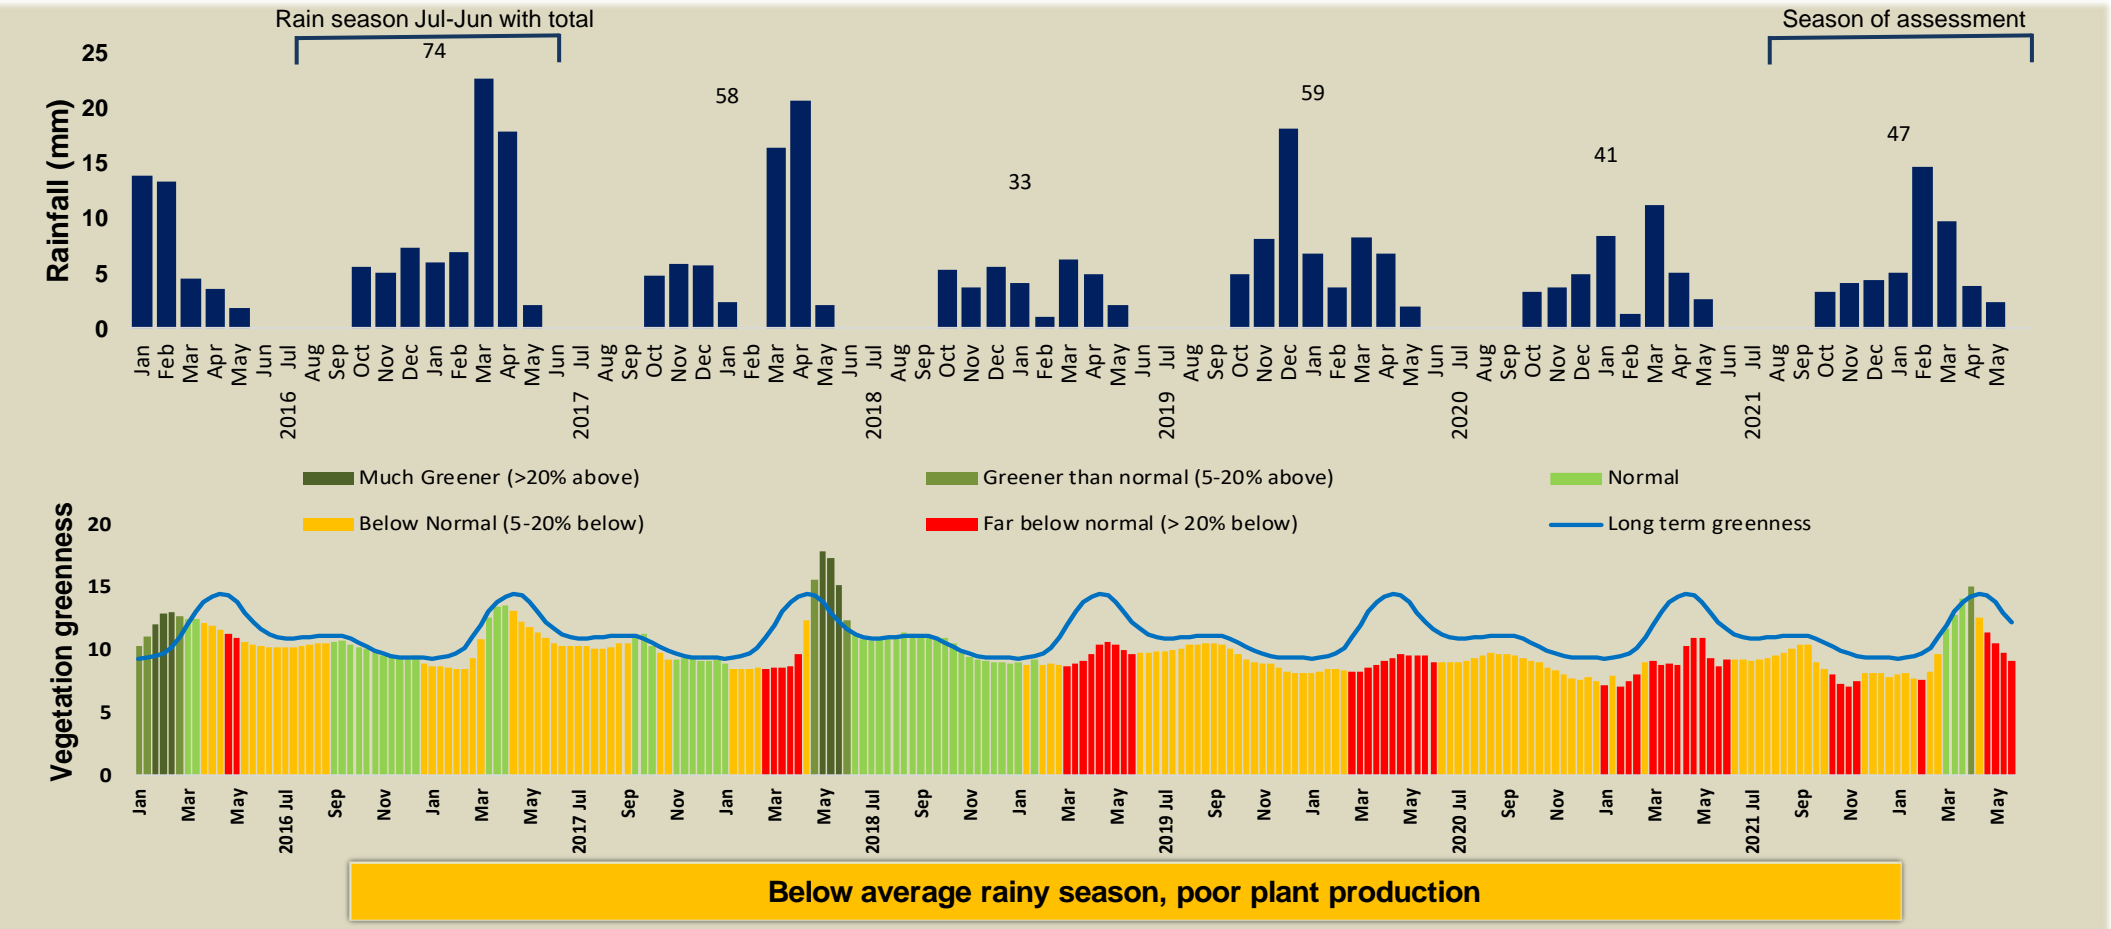

Sesfontein Climate and Vegetation Report

Adapting in response to the current environmental conditions ...

Seasonal trends in rainfall and vegetation (2021 / 2022 Season)

Vegetation cover trend (2000 - 2021)

Vegetation productivity (February to April) 2022

Fire management

Forage availability

Climate and vegetation patterns assist in our understanding of the status of wildlife and livestock in the conservancy for the effective management of these resources.