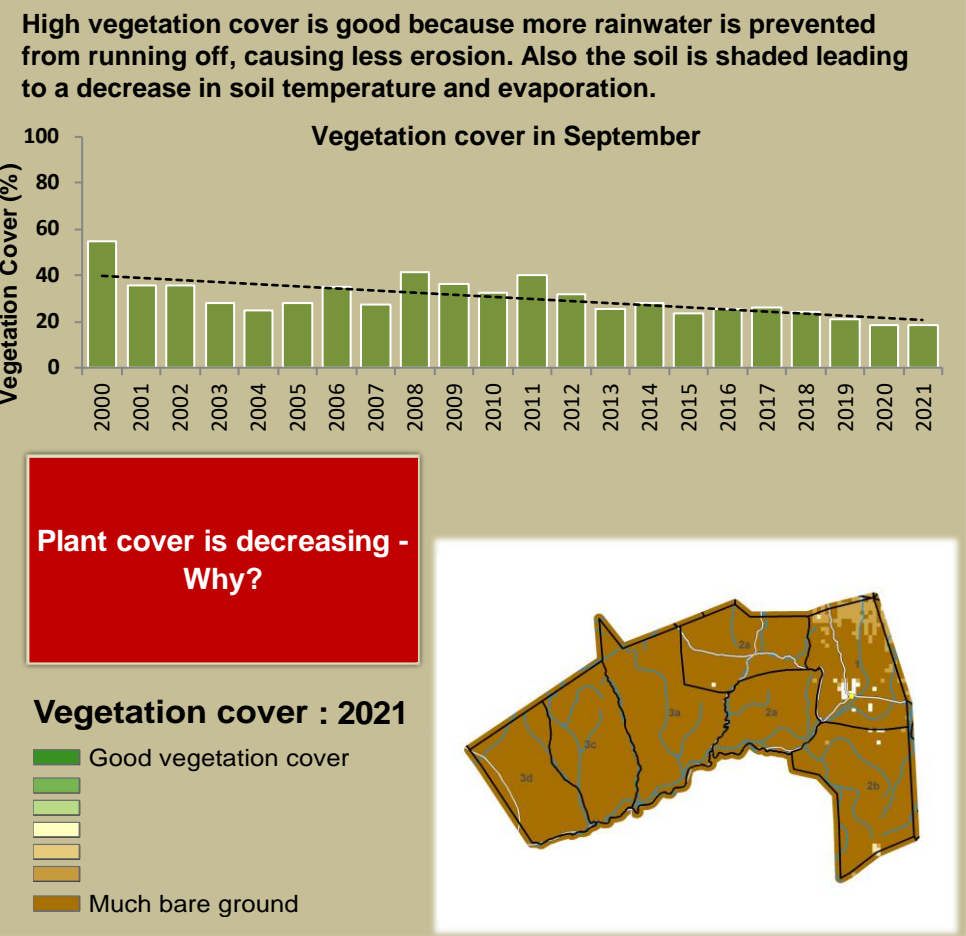

Sesfontein Climate and Vegetation Report

Adapting in response to the current environmental conditions ...

Seasonal trends in rainfall and vegetation (2021 / 2022 Season)

Vegetation cover trend (2000 - 2021)

Vegetation productivity (February to April) 2022

Fire management

Forage availability

Climate and vegetation patterns assist in our understanding of the status of wildlife and livestock in the conservancy for the effective management of these resources.