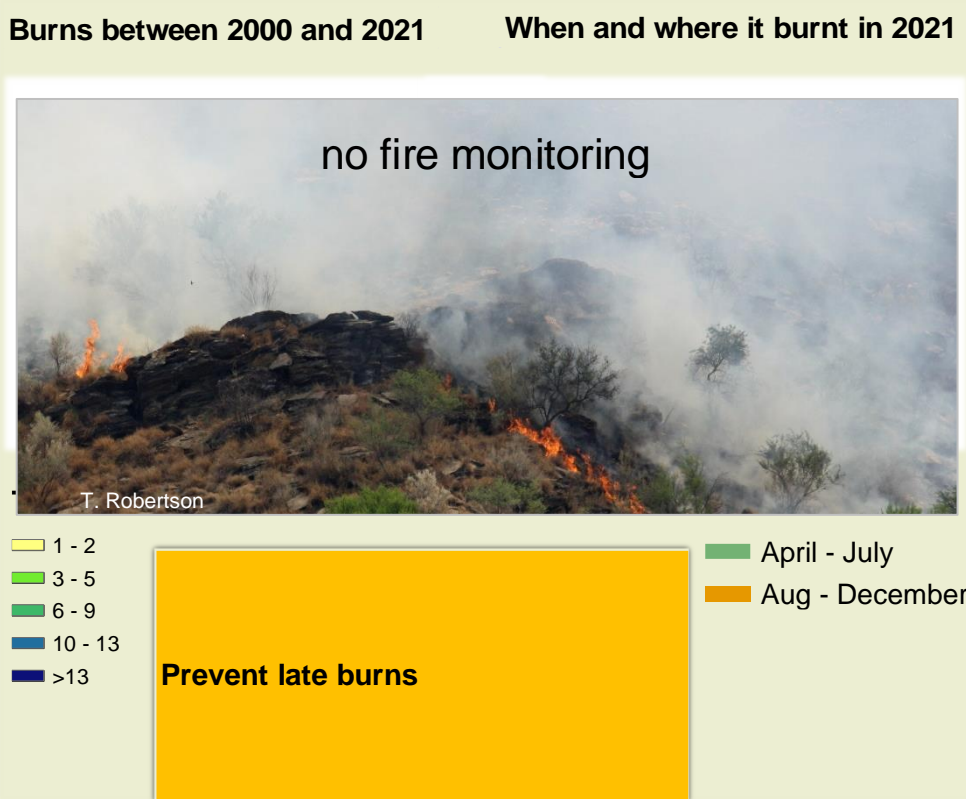

Sesfontein Climate and Vegetation Report

Adapting in response to the current environmental conditions ...

Seasonal trends in rainfall and vegetation (2021 / 2022 Season)

Vegetation cover trend (2000 - 2021)

Vegetation productivity (February to April) 2022

Fire management

Forage availability

Climate and vegetation patterns assist in our understanding of the status of wildlife and livestock in the conservancy for the effective management of these resources.