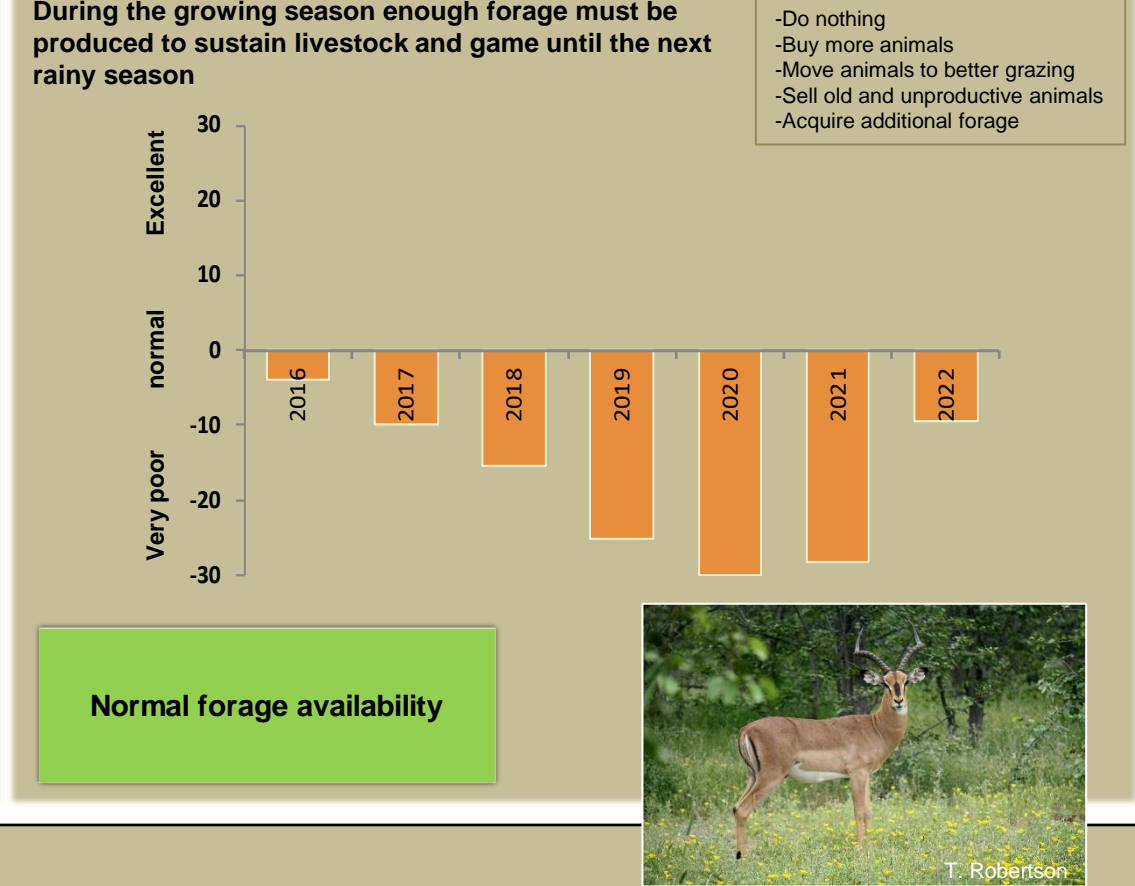

Sesfontein Climate and Vegetation Report

Adapting in response to the current environmental conditions ...

Seasonal trends in rainfall and vegetation (2021 / 2022 Season)

Vegetation cover trend (2000 - 2021)

Vegetation productivity (February to April) 2022

Fire management

Forage availability

Climate and vegetation patterns assist in our understanding of the status of wildlife and livestock in the conservancy for the effective management of these resources.