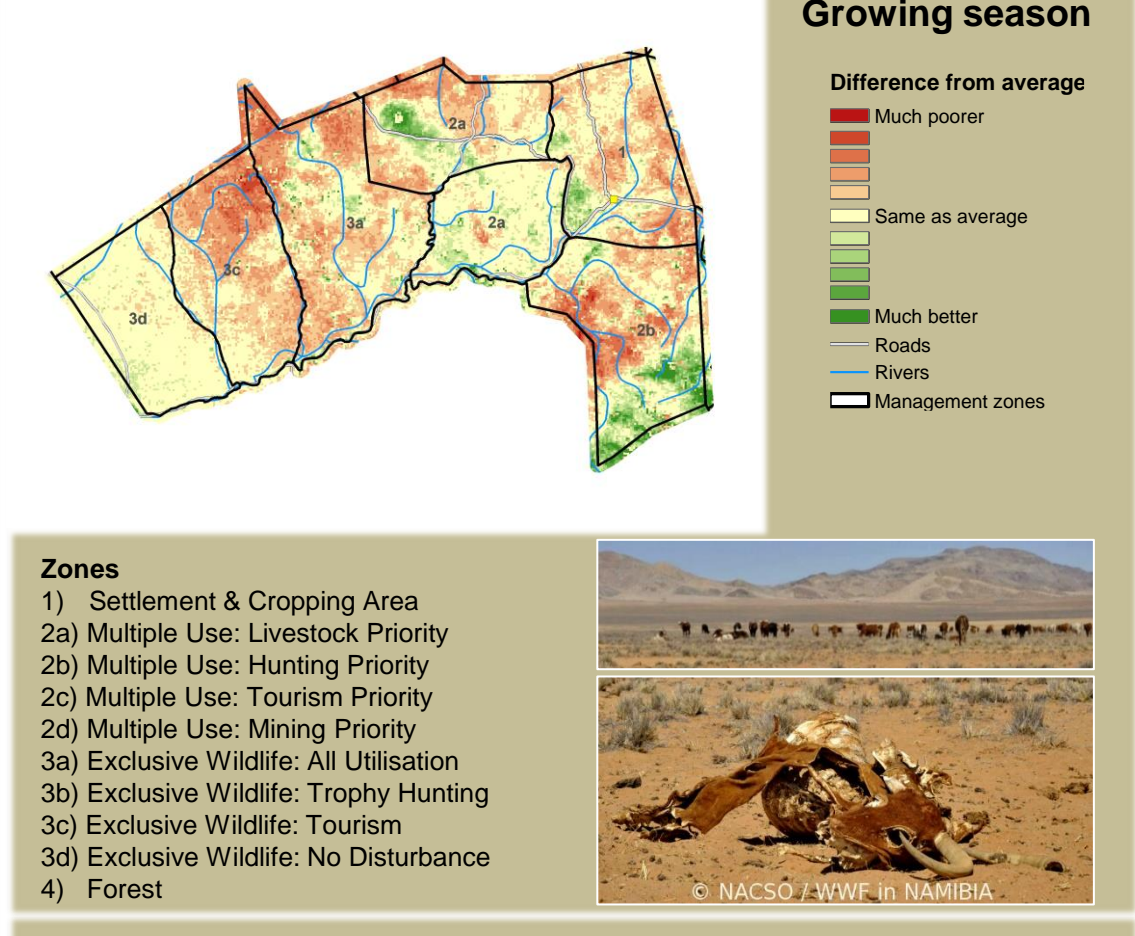

Sesfontein Climate and Vegetation Report

Adapting in response to the current environmental conditions ...

Seasonal trends in rainfall and vegetation (2021 / 2022 Season)

Vegetation cover trend (2000 - 2021)

Vegetation productivity (February to April) 2022

Fire management

Forage availability

Climate and vegetation patterns assist in our understanding of the status of wildlife and livestock in the conservancy for the effective management of these resources.