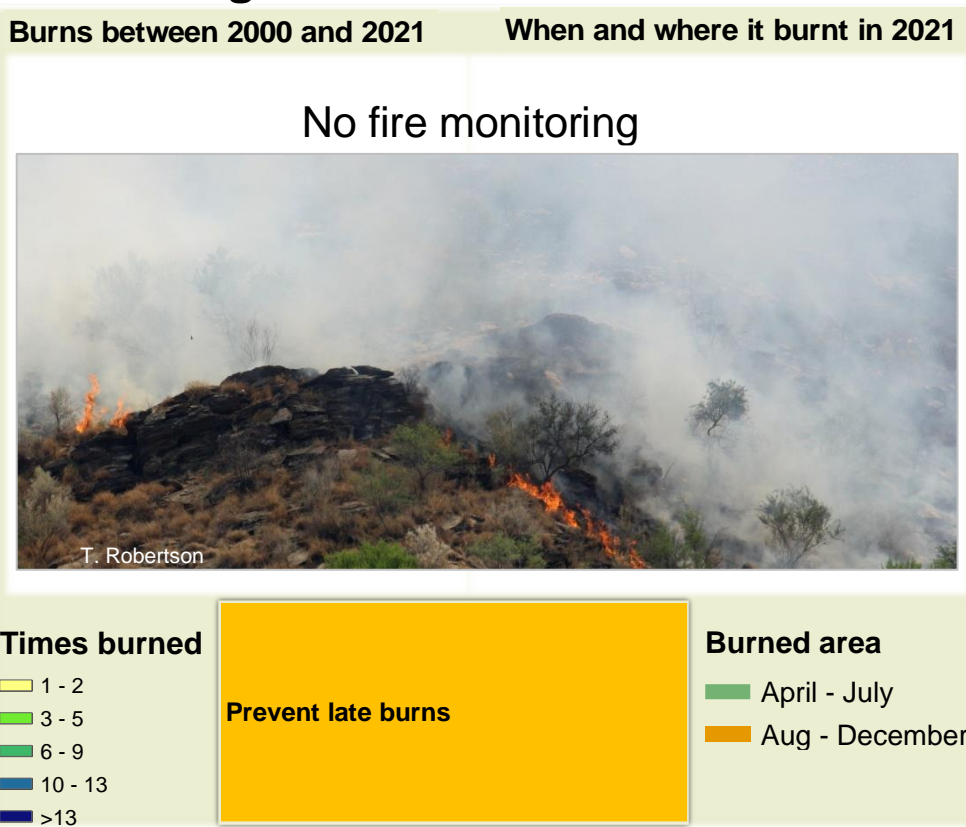

Sanitatas Climate and Vegetation Report

Adapting in response to the current environmental conditions ...

Seasonal trends in rainfall and vegetation (2021 / 2022 Season)

Vegetation cover trend (2000 - 2021)

Vegetation productivity (February to April) 2022

Fire management

Forage availability

Climate and vegetation patterns assist in our understanding of the status of wildlife and livestock in the conservancy for the effective management of these resources.