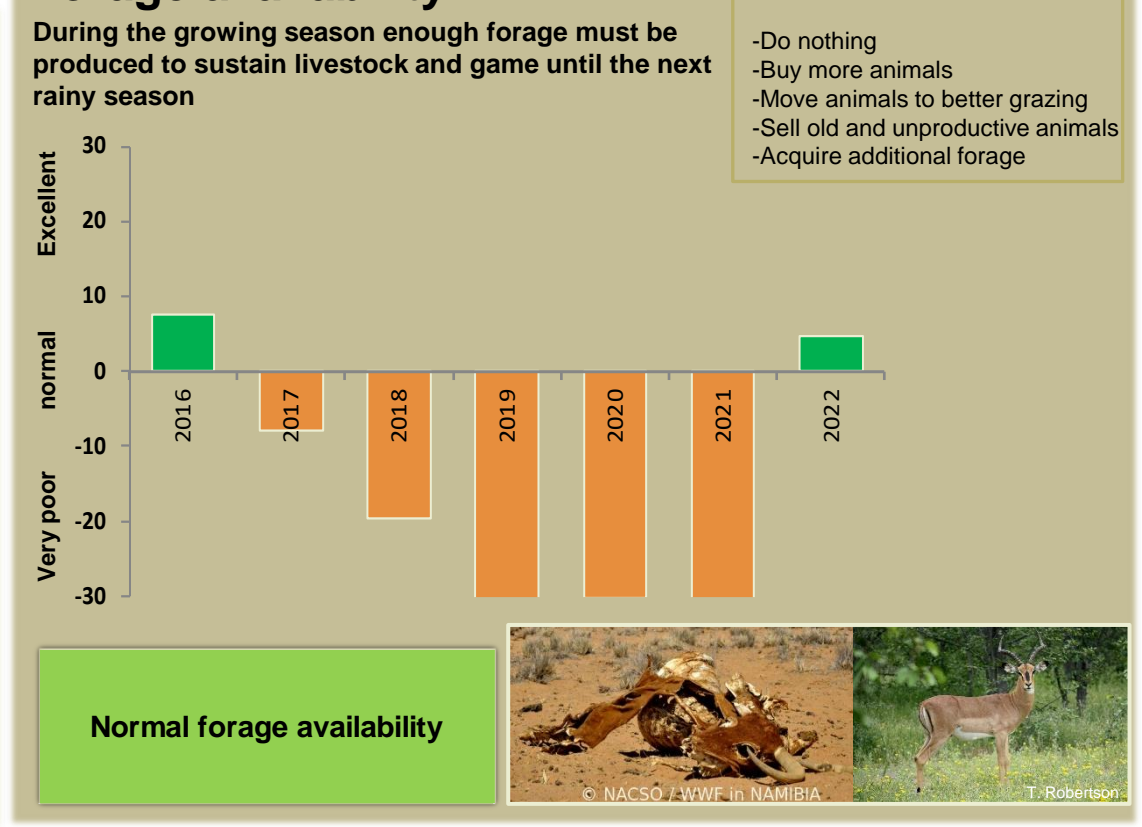

Sanitatas Climate and Vegetation Report

Adapting in response to the current environmental conditions ...

Seasonal trends in rainfall and vegetation (2021 / 2022 Season)

Vegetation cover trend (2000 - 2021)

Vegetation productivity (February to April) 2022

Fire management

Forage availability

Climate and vegetation patterns assist in our understanding of the status of wildlife and livestock in the conservancy for the effective management of these resources.