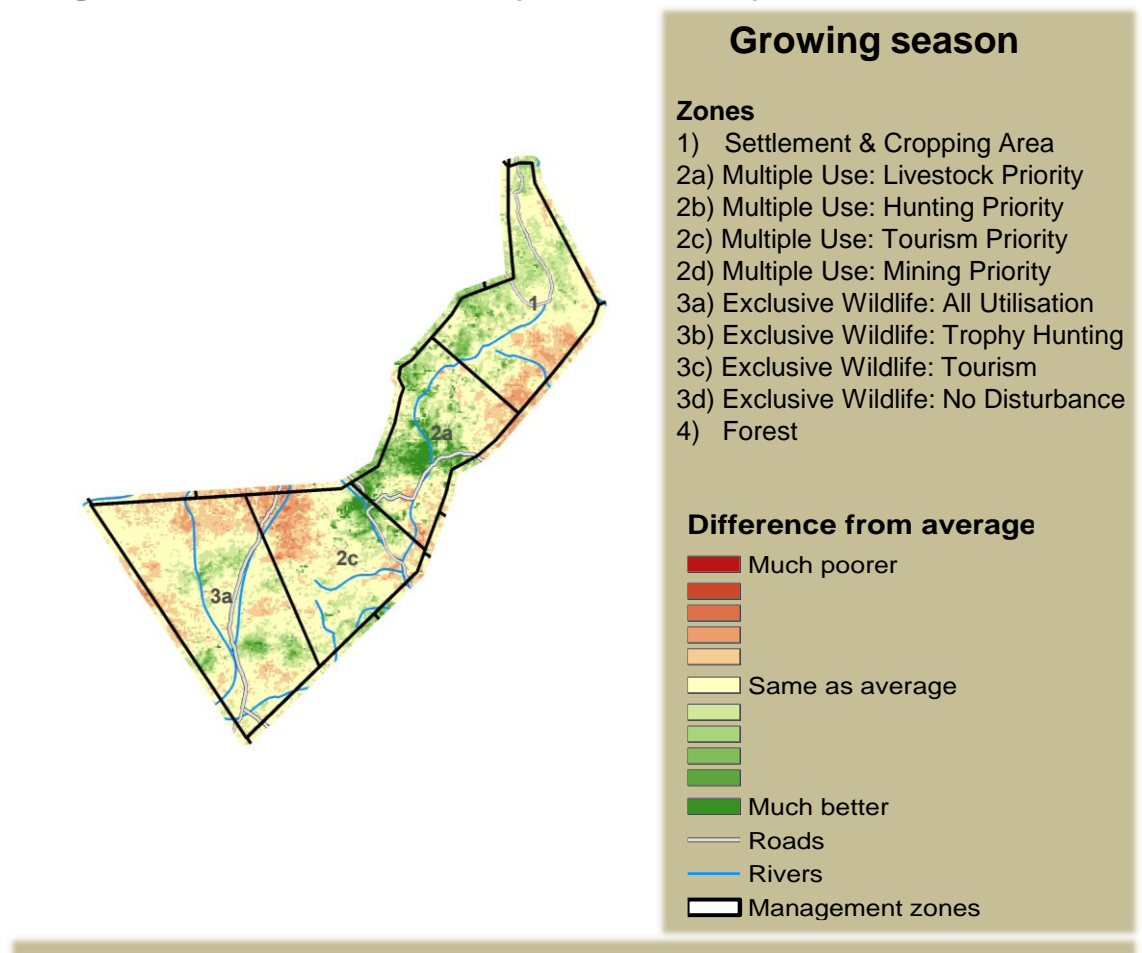

Sanitatas Climate and Vegetation Report

Adapting in response to the current environmental conditions ...

Seasonal trends in rainfall and vegetation (2021 / 2022 Season)

Vegetation cover trend (2000 - 2021)

Vegetation productivity (February to April) 2022

Fire management

Forage availability

Climate and vegetation patterns assist in our understanding of the status of wildlife and livestock in the conservancy for the effective management of these resources.