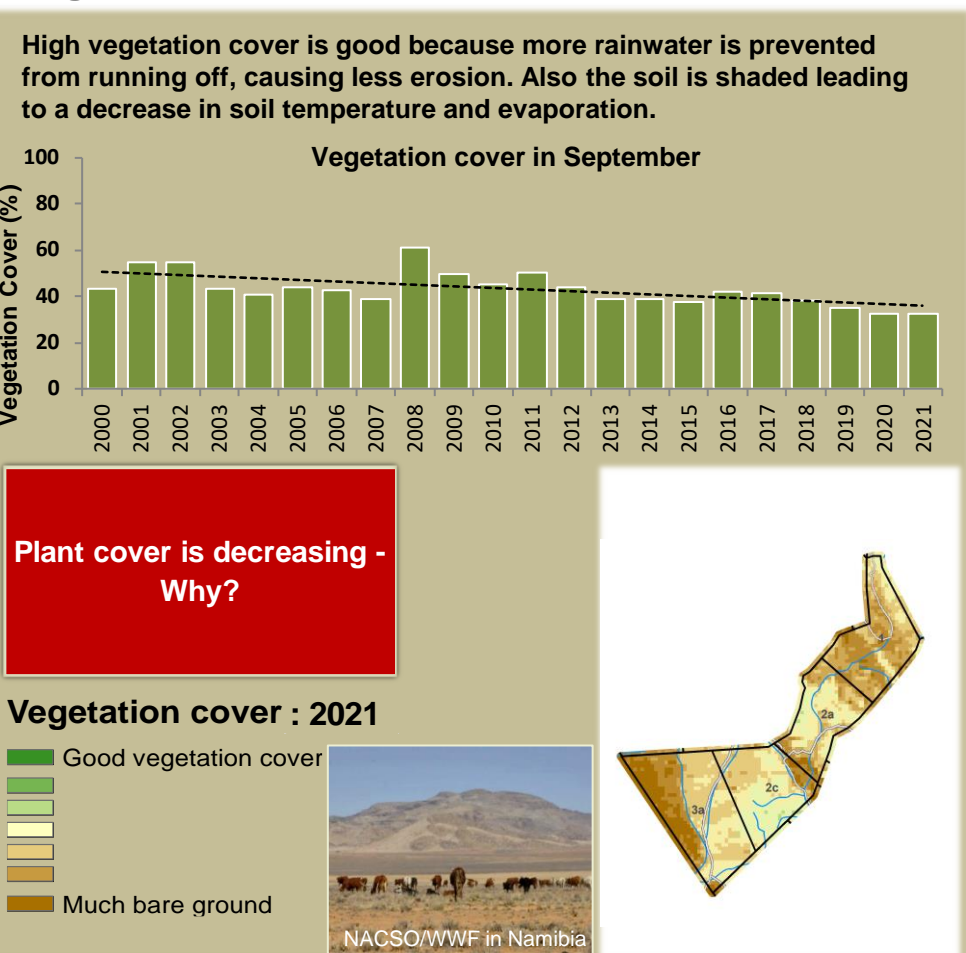

Sanitatas Climate and Vegetation Report

Adapting in response to the current environmental conditions ...

Seasonal trends in rainfall and vegetation (2021 / 2022 Season)

Vegetation cover trend (2000 - 2021)

Vegetation productivity (February to April) 2022

Fire management

Forage availability

Climate and vegetation patterns assist in our understanding of the status of wildlife and livestock in the conservancy for the effective management of these resources.