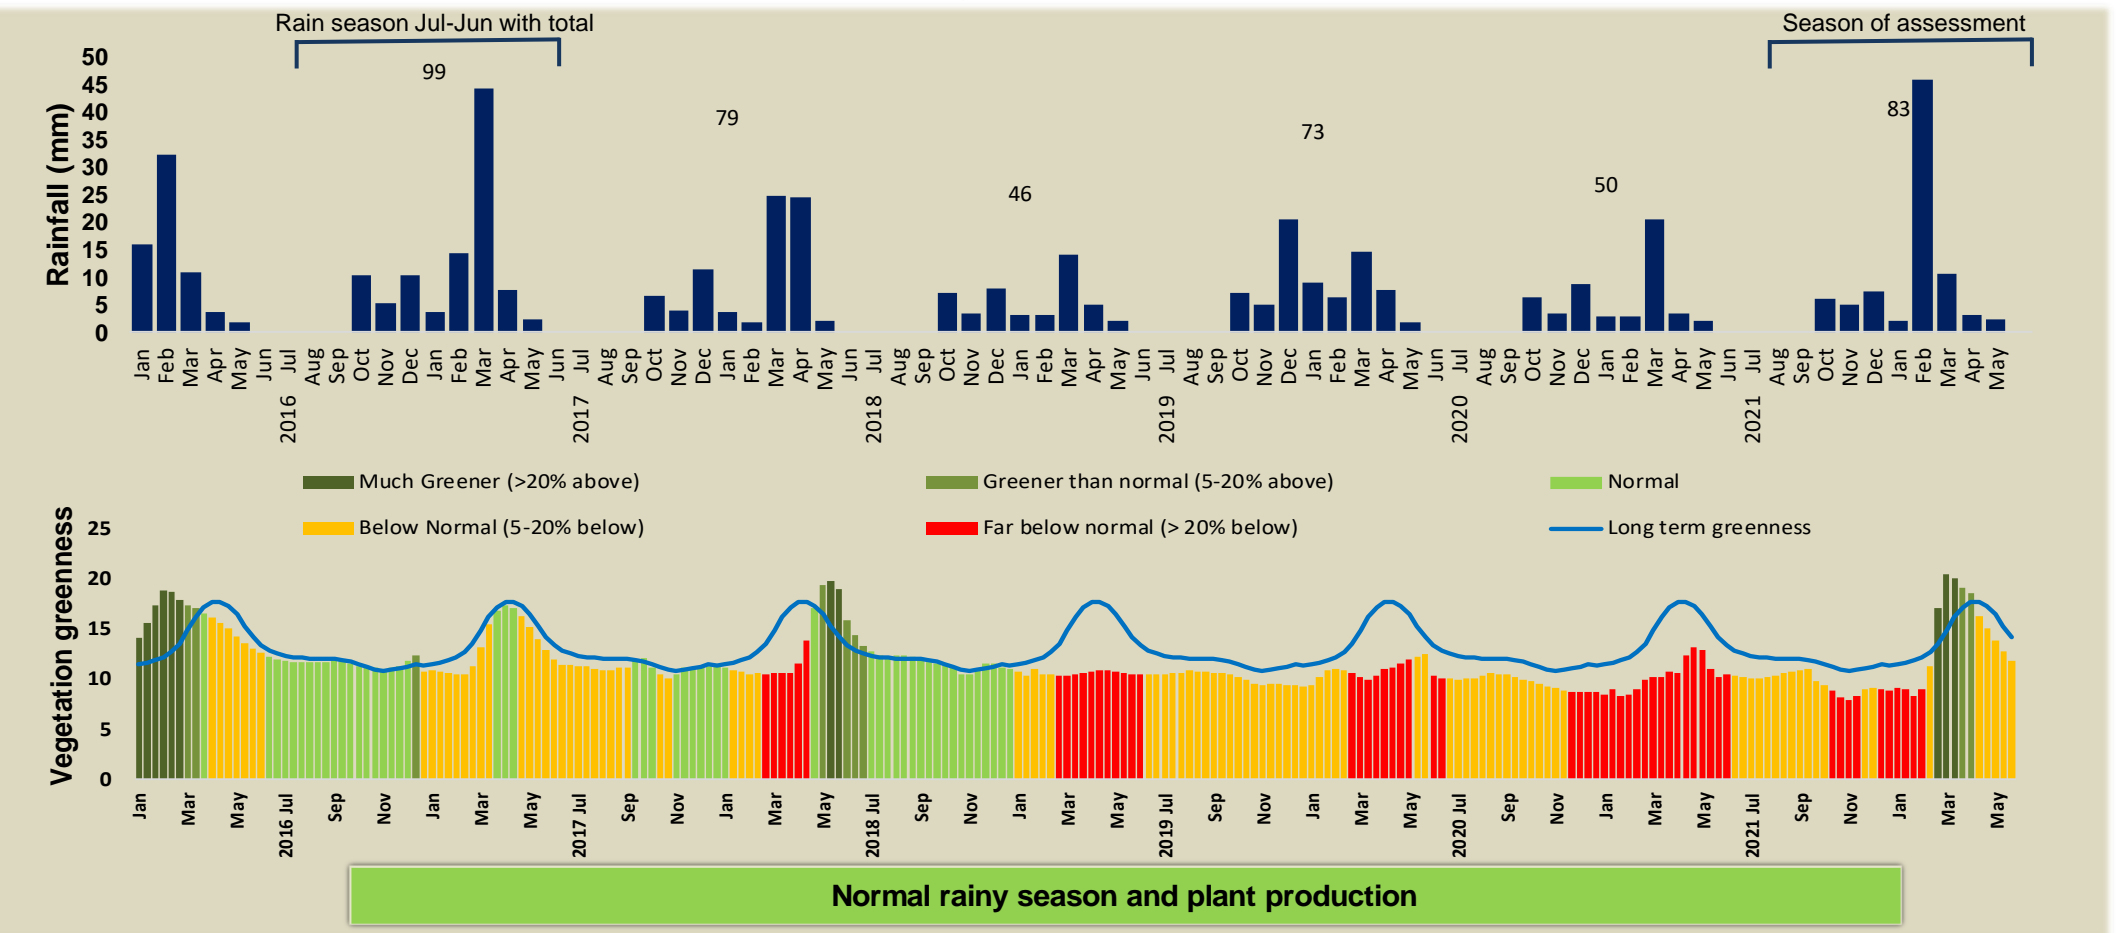

Sanitatas Climate and Vegetation Report

Adapting in response to the current environmental conditions ...

Seasonal trends in rainfall and vegetation (2021 / 2022 Season)

Vegetation cover trend (2000 - 2021)

Vegetation productivity (February to April) 2022

Fire management

Forage availability

Climate and vegetation patterns assist in our understanding of the status of wildlife and livestock in the conservancy for the effective management of these resources.