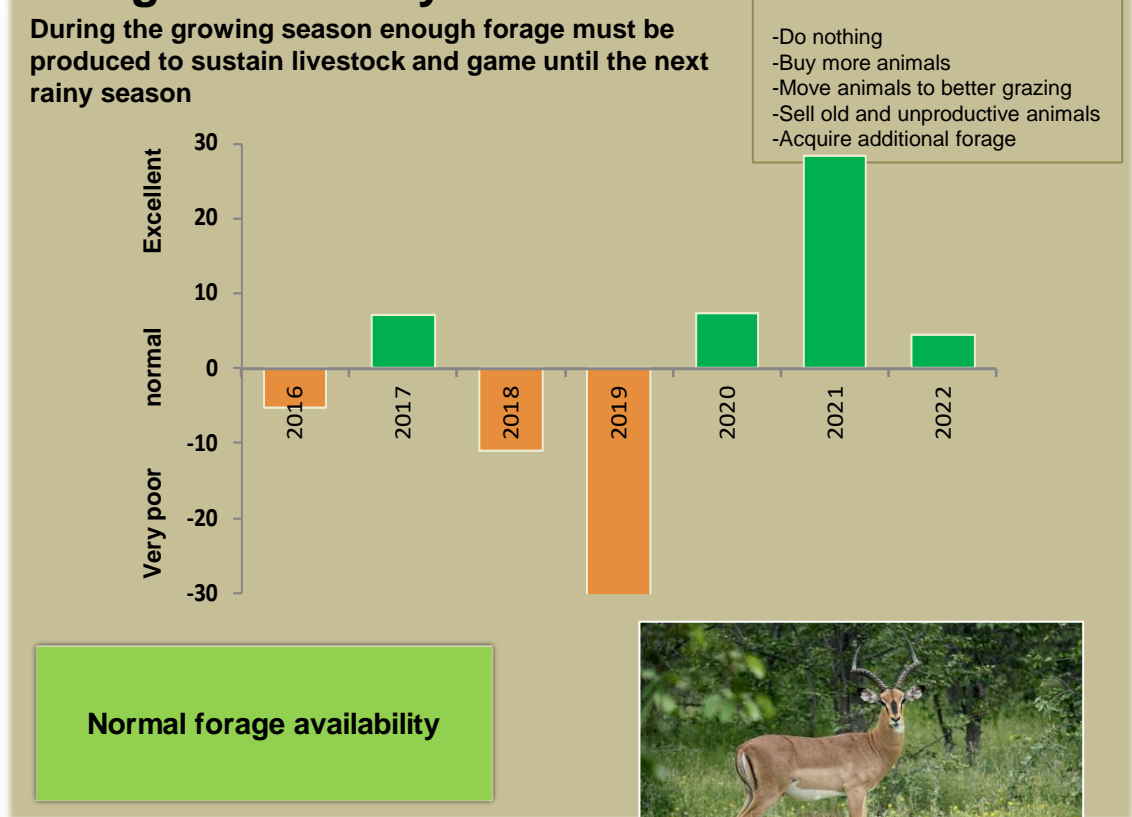

Adapting in response to the current environmental conditions ...

Seasonal trends in rainfall and vegetation (2021 / 2022 Season)

Vegetation cover trend (2000 - 2021)

Vegetation productivity (February to April) 2022

Fire management

Forage availability

Climate and vegetation patterns assist in our understanding of the status of wildlife and livestock in the conservancy for the effective management of these resources.