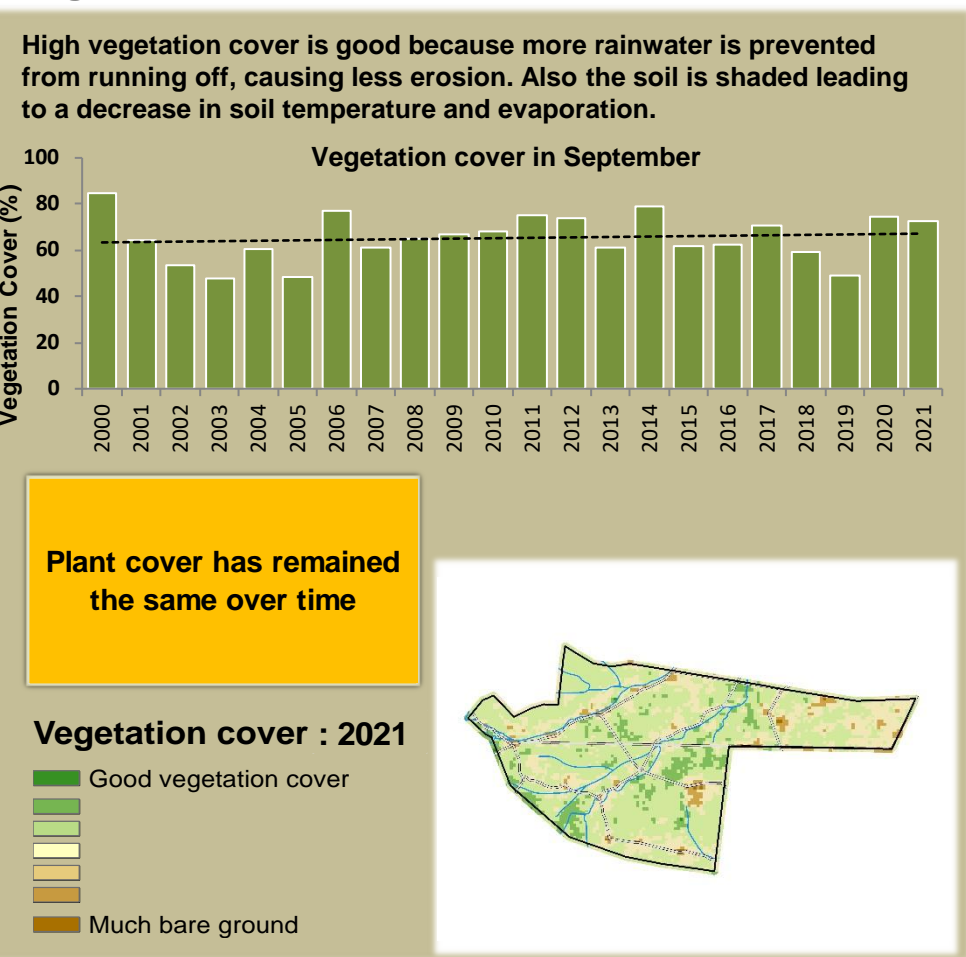

Adapting in response to the current environmental conditions ...

Seasonal trends in rainfall and vegetation (2021 / 2022 Season)

Vegetation cover trend (2000 - 2021)

Vegetation productivity (February to April) 2022

Fire management

Forage availability

Climate and vegetation patterns assist in our understanding of the status of wildlife and livestock in the conservancy for the effective management of these resources.