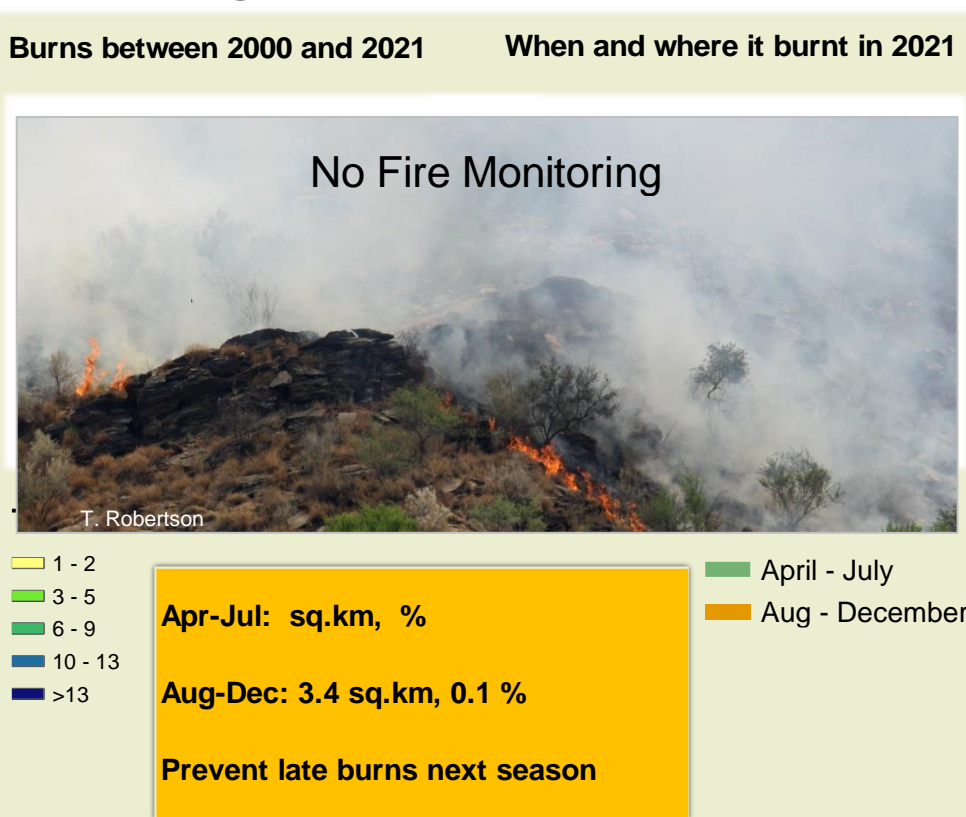

Adapting in response to the current environmental conditions ...

Seasonal trends in rainfall and vegetation (2021 / 2022 Season)

Vegetation cover trend (2000 - 2021)

Vegetation productivity (February to April) 2022

Fire management

Forage availability

Climate and vegetation patterns assist in our understanding of the status of wildlife and livestock in the conservancy for the effective management of these resources.