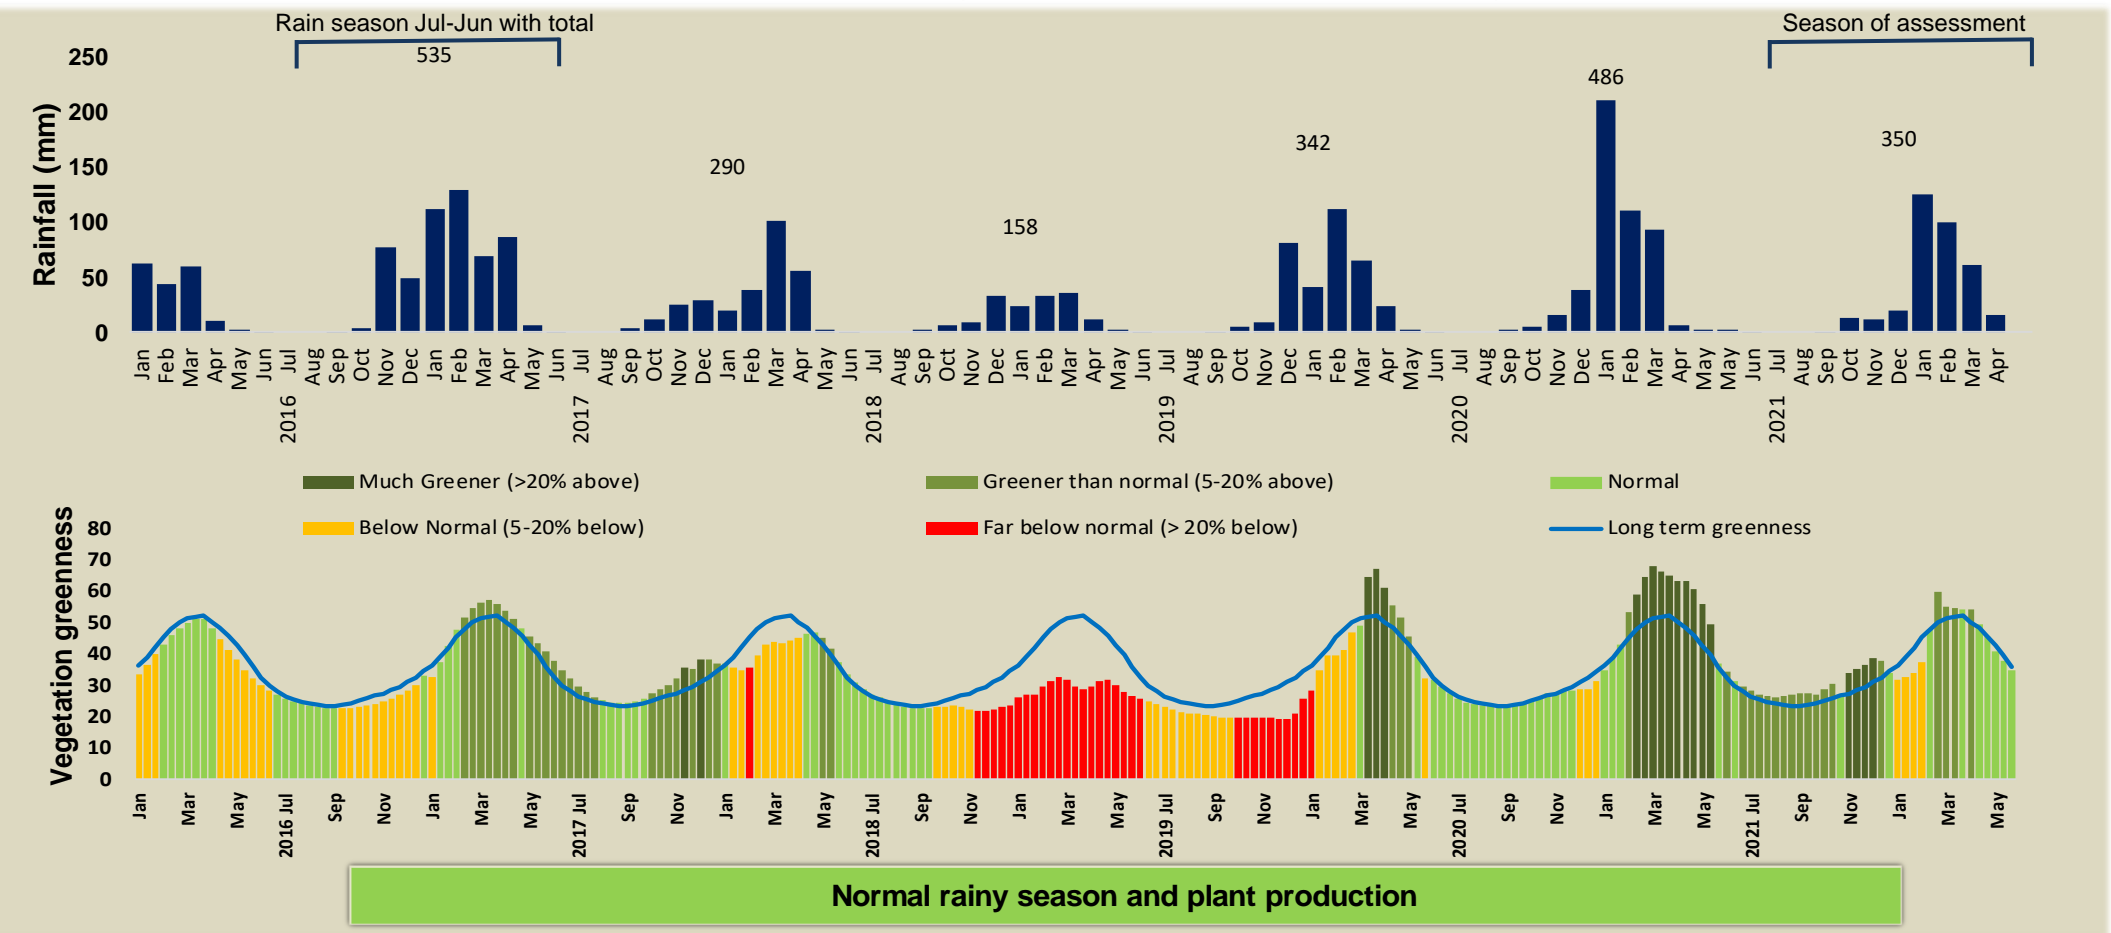

Adapting in response to the current environmental conditions ...

Seasonal trends in rainfall and vegetation (2021 / 2022 Season)

Vegetation cover trend (2000 - 2021)

Vegetation productivity (February to April) 2022

Fire management

Forage availability

Climate and vegetation patterns assist in our understanding of the status of wildlife and livestock in the conservancy for the effective management of these resources.