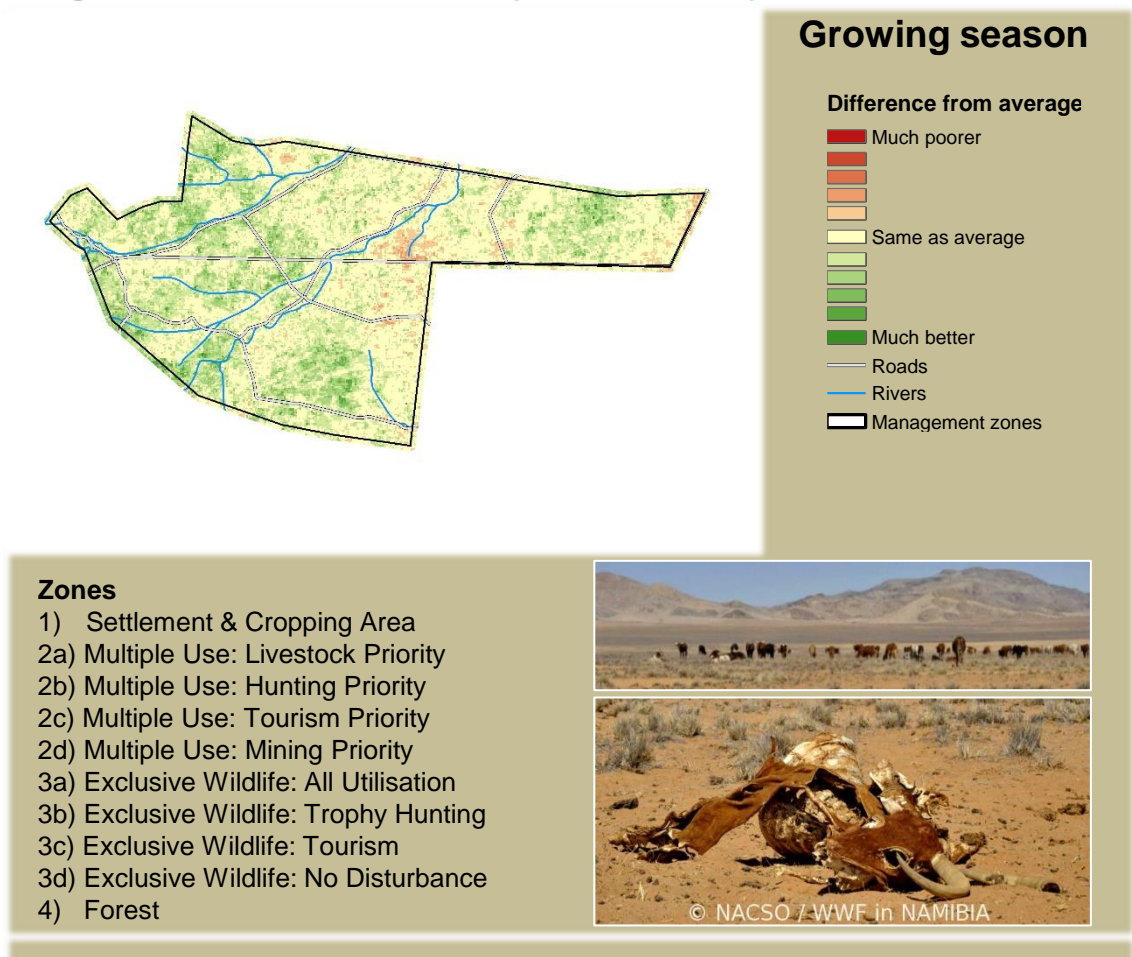

Adapting in response to the current environmental conditions ...

Seasonal trends in rainfall and vegetation (2021 / 2022 Season)

Vegetation cover trend (2000 - 2021)

Vegetation productivity (February to April) 2022

Fire management

Forage availability

Climate and vegetation patterns assist in our understanding of the status of wildlife and livestock in the conservancy for the effective management of these resources.