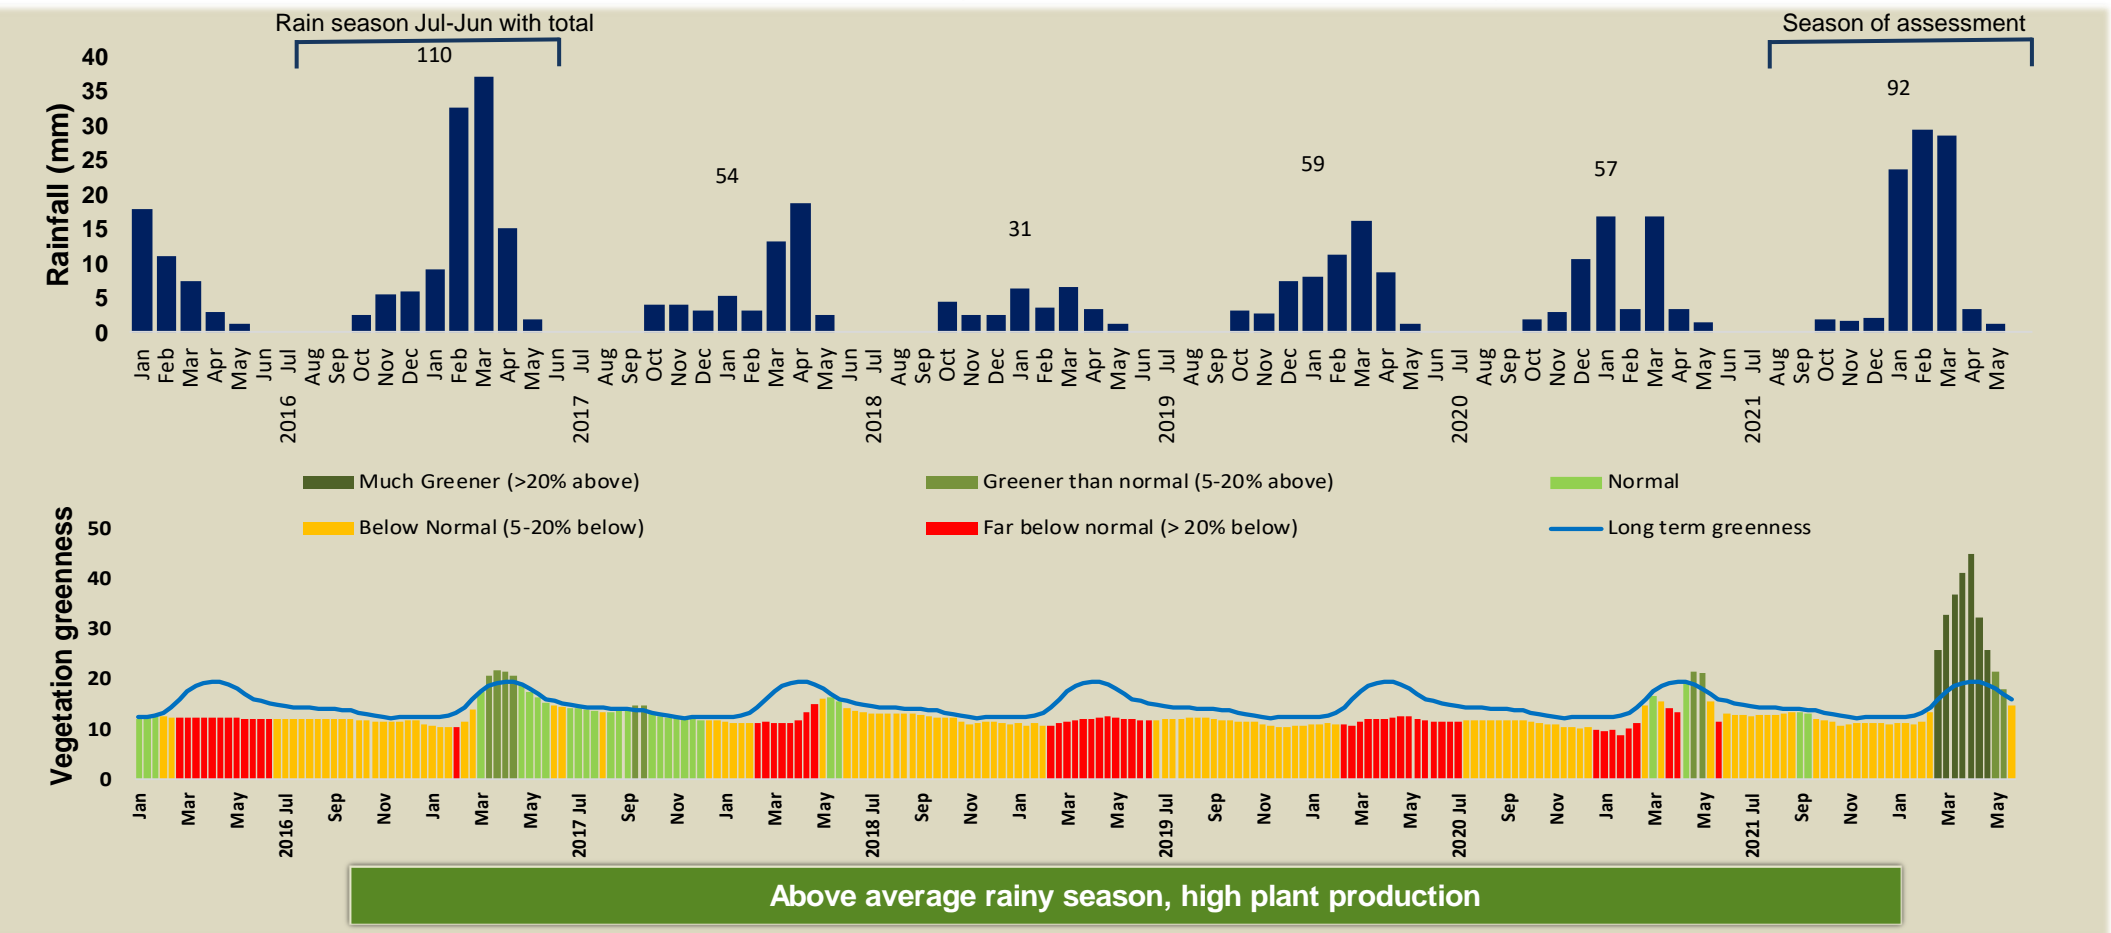

Adapting in response to the current environmental conditions ...

Seasonal trends in rainfall and vegetation (2021 / 2022 Season)

Vegetation cover trend (2000 - 2021)

Vegetation productivity (February to April) 2022

Fire management

Forage availability

Climate and vegetation patterns assist in our understanding of the status of wildlife and livestock in the conservancy for the effective management of these resources.