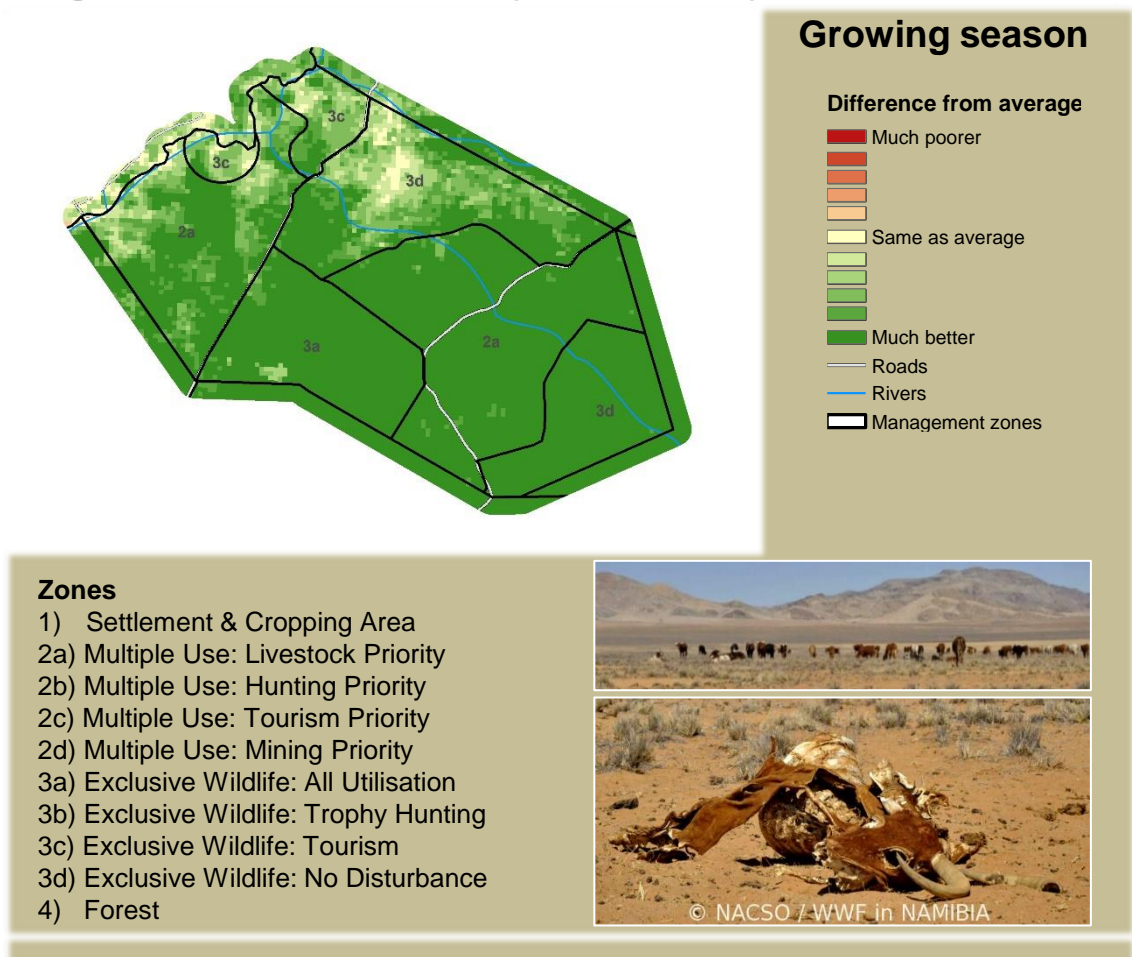

Adapting in response to the current environmental conditions ...

Seasonal trends in rainfall and vegetation (2021 / 2022 Season)

Vegetation cover trend (2000 - 2021)

Vegetation productivity (February to April) 2022

Fire management

Forage availability

Climate and vegetation patterns assist in our understanding of the status of wildlife and livestock in the conservancy for the effective management of these resources.