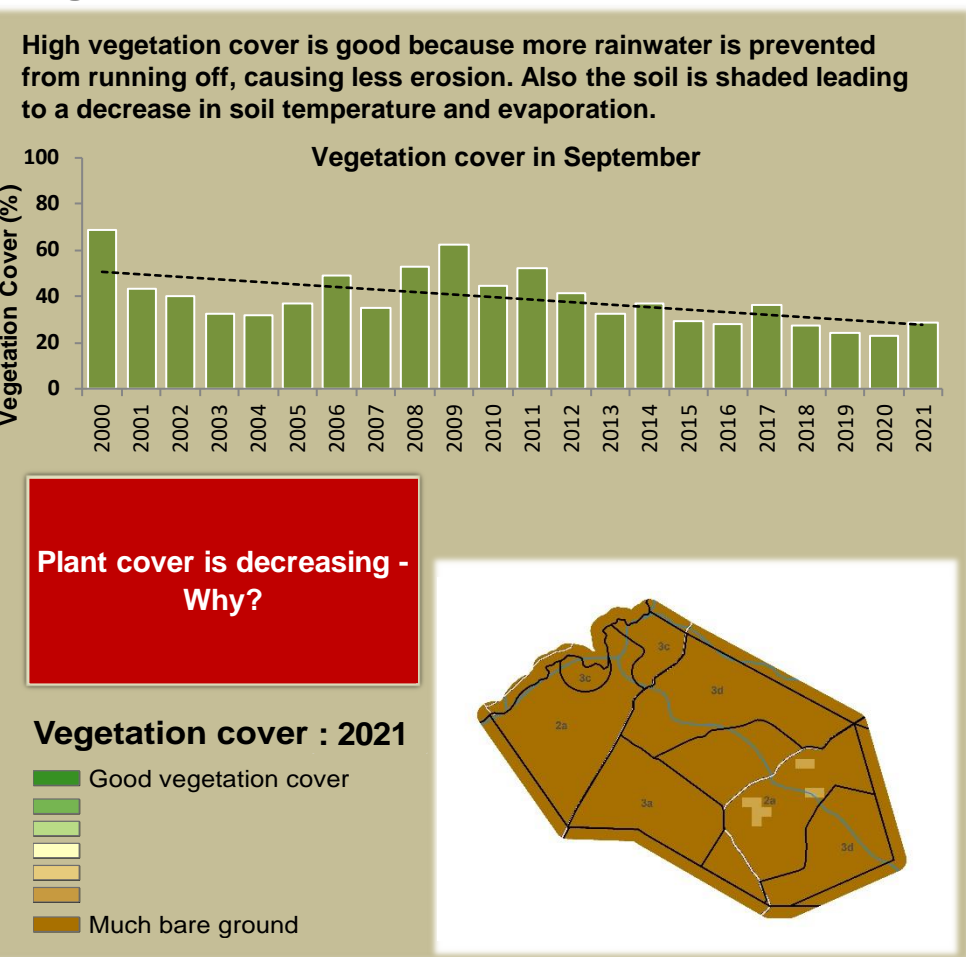

Adapting in response to the current environmental conditions ...

Seasonal trends in rainfall and vegetation (2021 / 2022 Season)

Vegetation cover trend (2000 - 2021)

Vegetation productivity (February to April) 2022

Fire management

Forage availability

Climate and vegetation patterns assist in our understanding of the status of wildlife and livestock in the conservancy for the effective management of these resources.