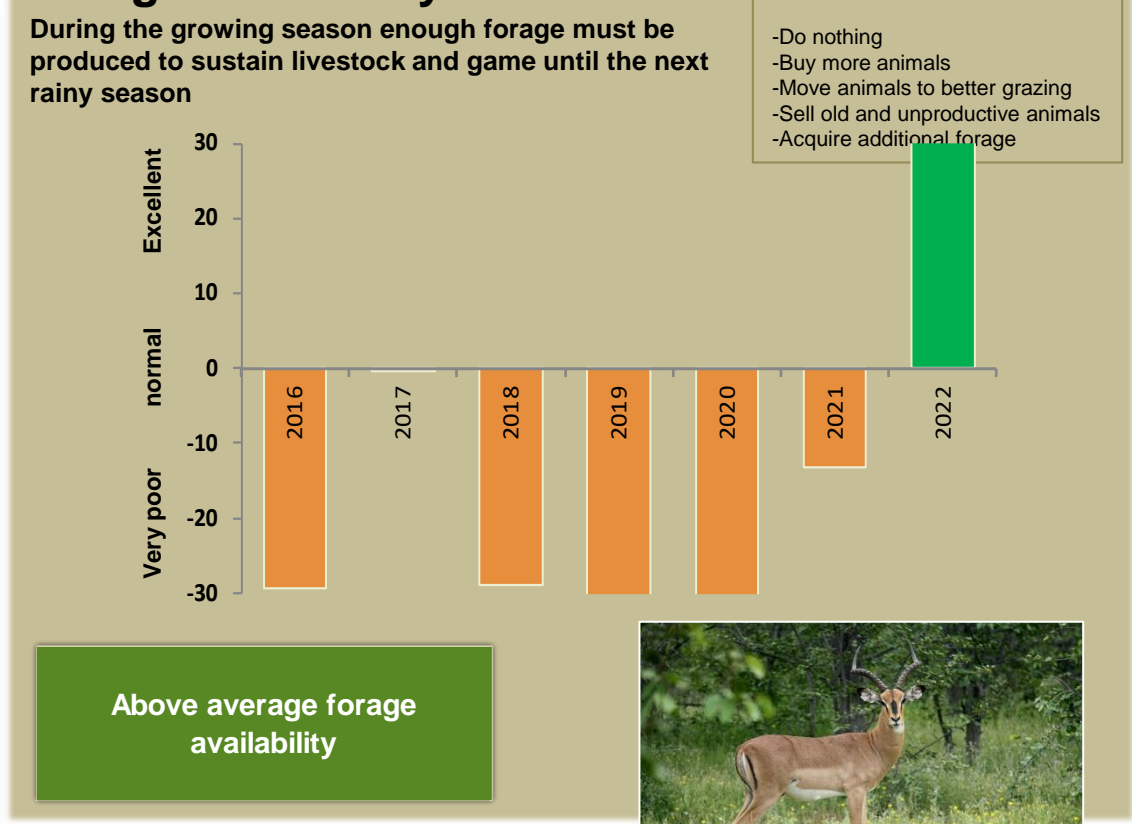

Adapting in response to the current environmental conditions ...

Seasonal trends in rainfall and vegetation (2021 / 2022 Season)

Vegetation cover trend (2000 - 2021)

Vegetation productivity (February to April) 2022

Fire management

Forage availability

Climate and vegetation patterns assist in our understanding of the status of wildlife and livestock in the conservancy for the effective management of these resources.