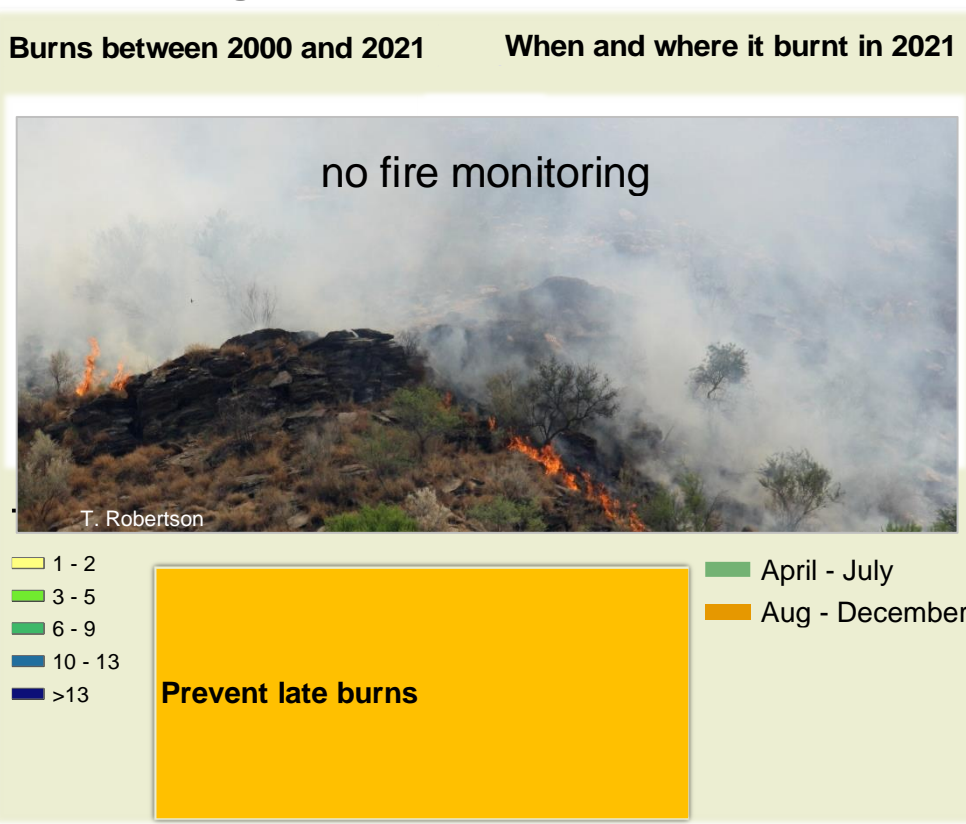

Adapting in response to the current environmental conditions ...

Seasonal trends in rainfall and vegetation (2021 / 2022 Season)

Vegetation cover trend (2000 - 2021)

Vegetation productivity (February to April) 2022

Fire management

Forage availability

Climate and vegetation patterns assist in our understanding of the status of wildlife and livestock in the conservancy for the effective management of these resources.