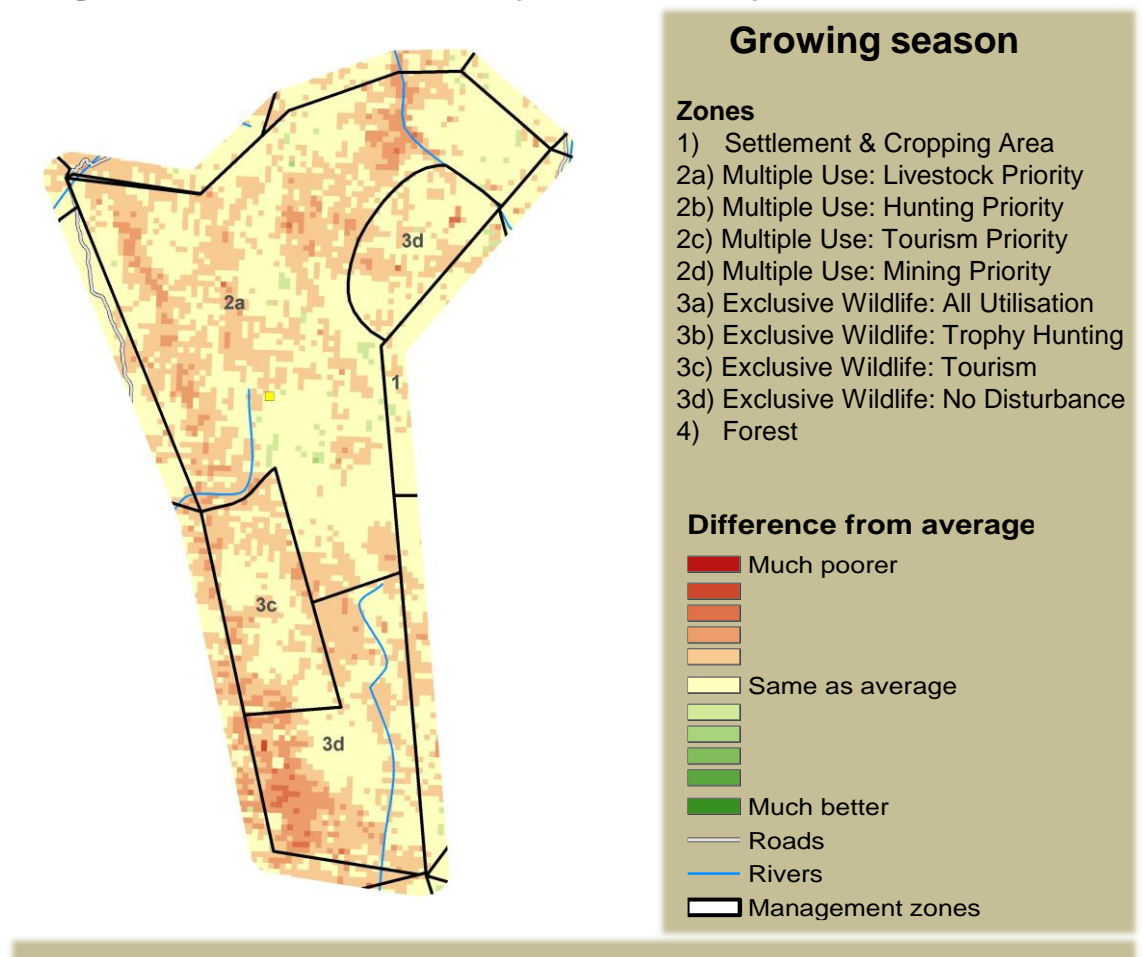

Adapting in response to the current environmental conditions ...

Seasonal trends in rainfall and vegetation (2021 / 2022 Season)

Vegetation cover trend (2000 - 2021)

Vegetation productivity (February to April) 2022

Fire management

Forage availability

Climate and vegetation patterns assist in our understanding of the status of wildlife and livestock in the conservancy for the effective management of these resources.