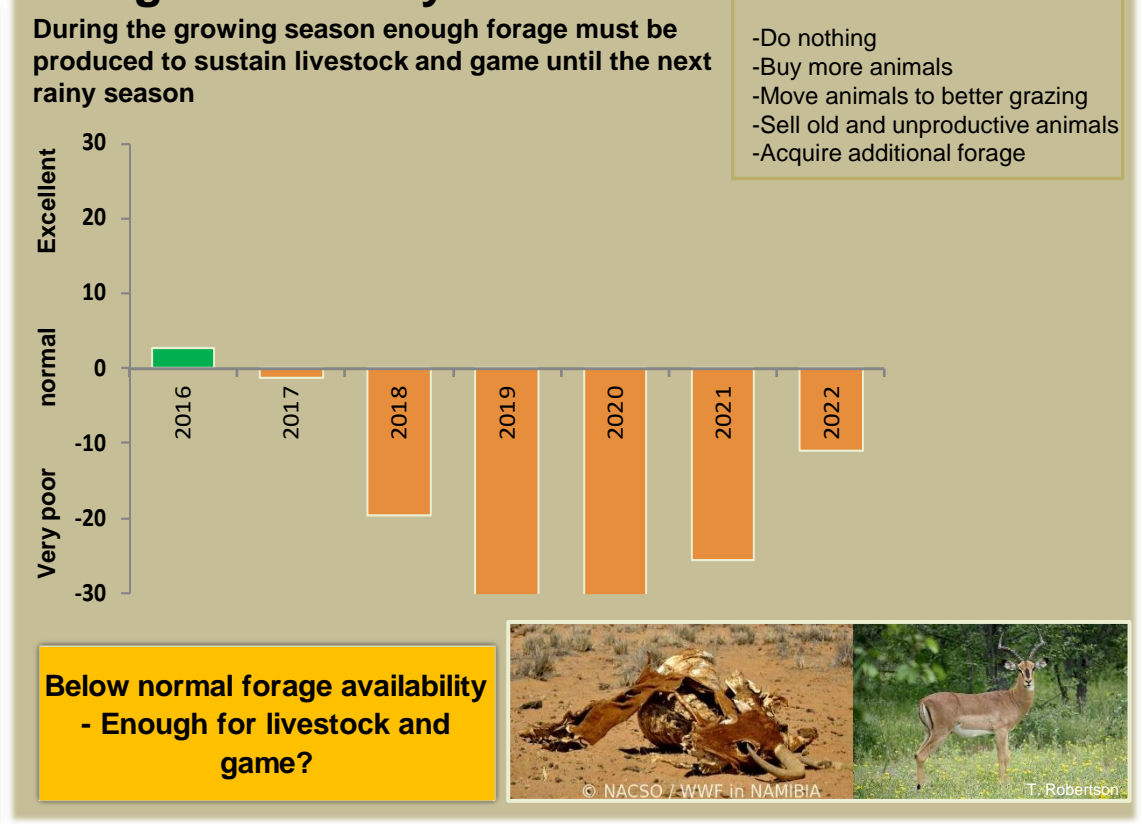

Adapting in response to the current environmental conditions ...

Seasonal trends in rainfall and vegetation (2021 / 2022 Season)

Vegetation cover trend (2000 - 2021)

Vegetation productivity (February to April) 2022

Fire management

Forage availability

Climate and vegetation patterns assist in our understanding of the status of wildlife and livestock in the conservancy for the effective management of these resources.