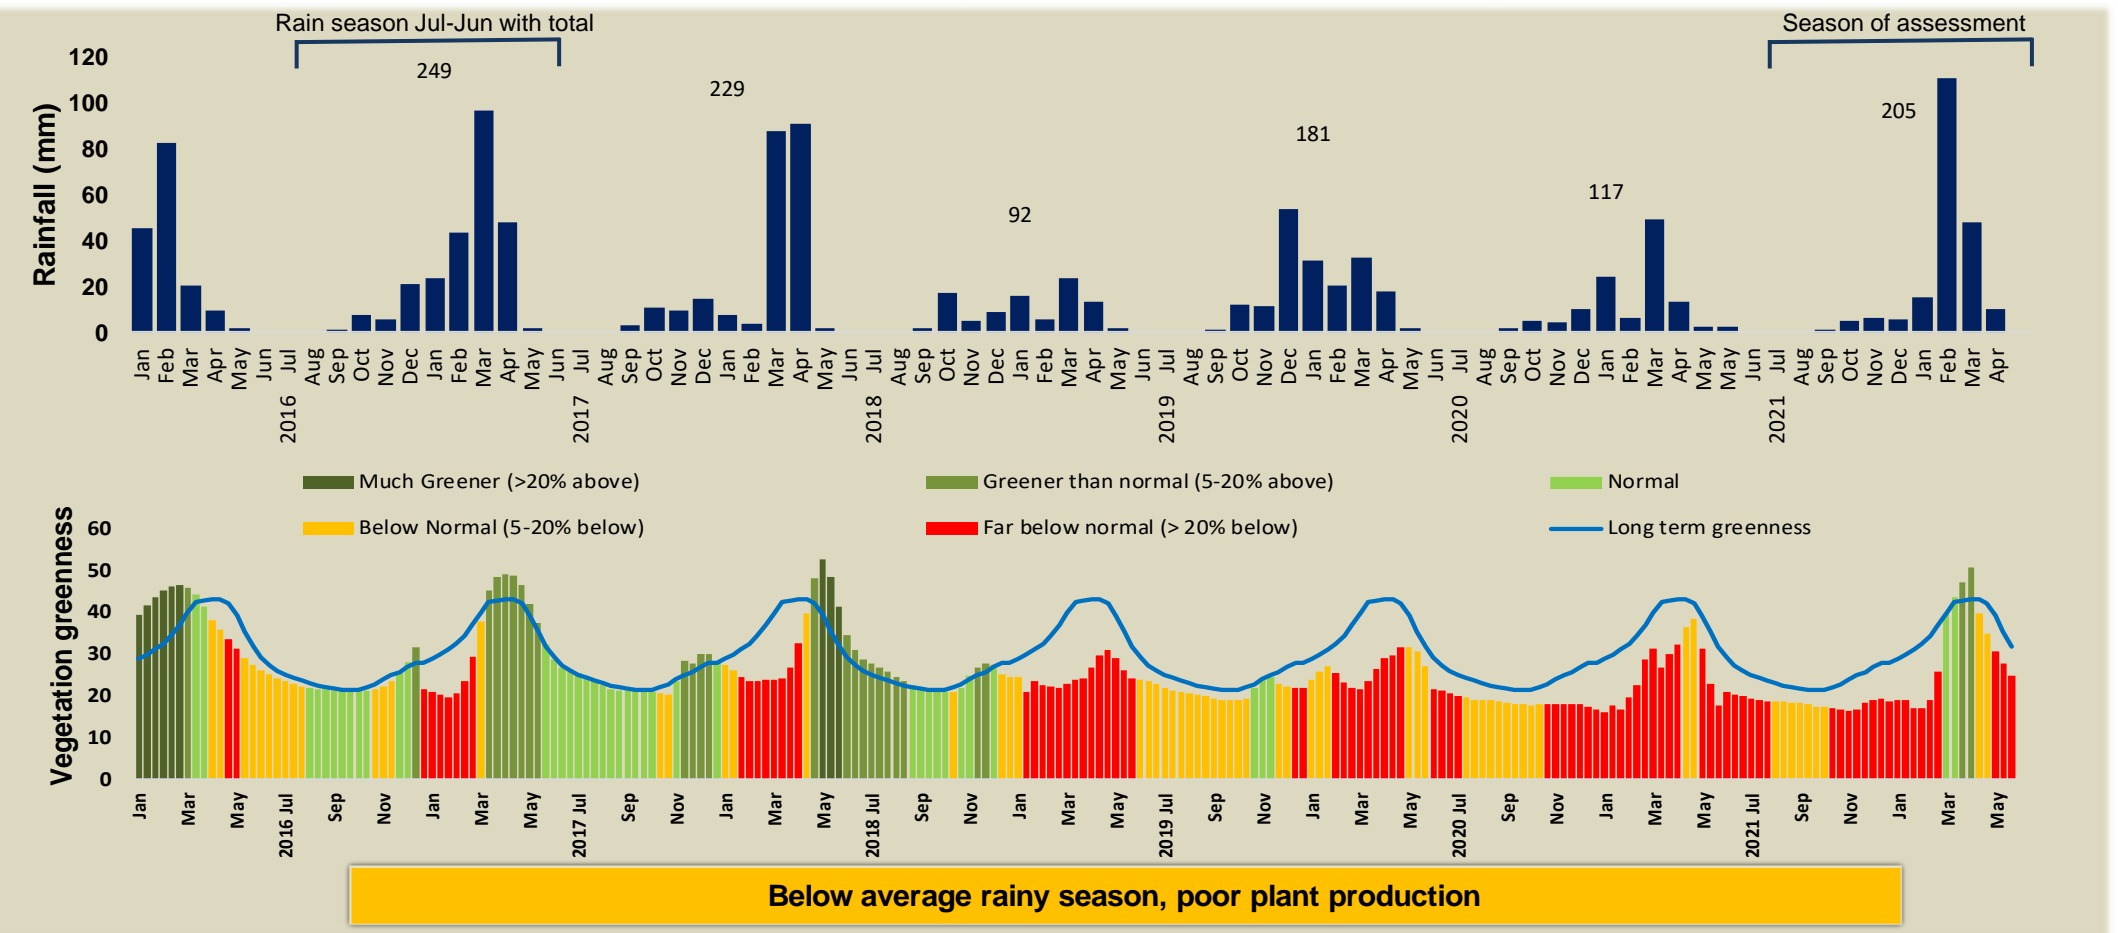

Adapting in response to the current environmental conditions ...

Seasonal trends in rainfall and vegetation (2021 / 2022 Season)

Vegetation cover trend (2000 - 2021)

Vegetation productivity (February to April) 2022

Fire management

Forage availability

Climate and vegetation patterns assist in our understanding of the status of wildlife and livestock in the conservancy for the effective management of these resources.