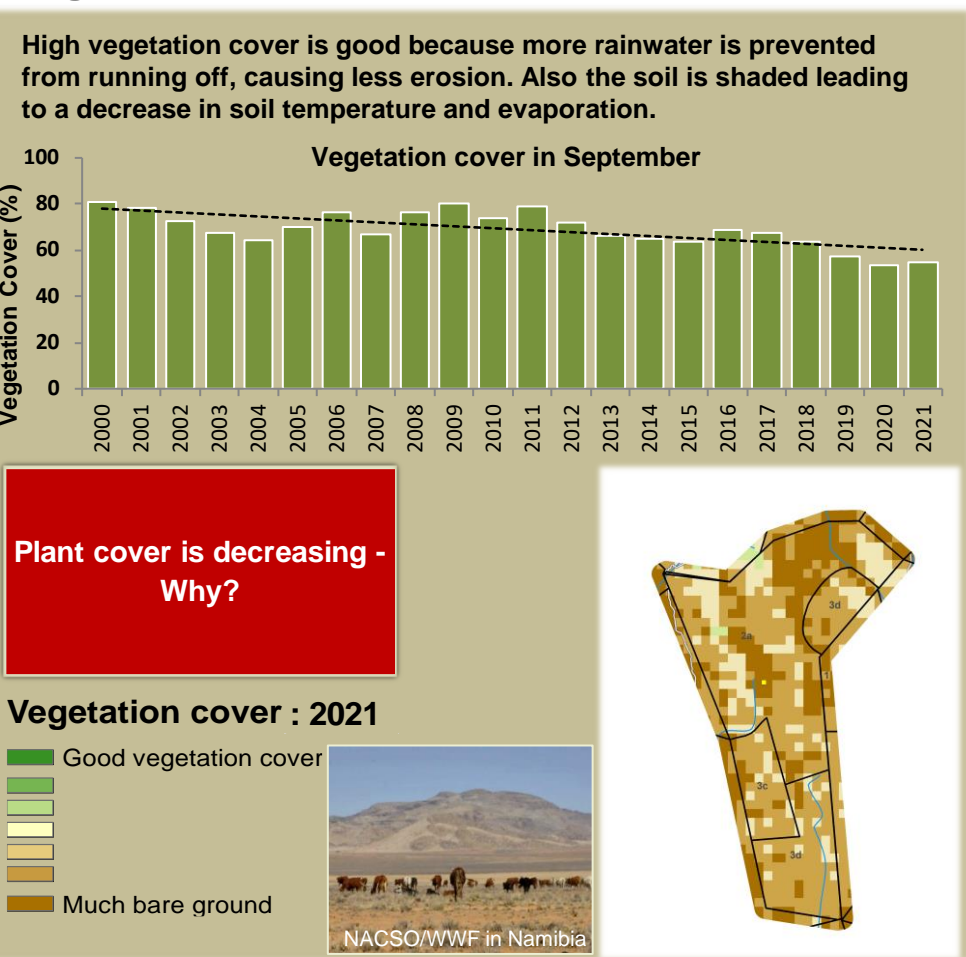

Adapting in response to the current environmental conditions ...

Seasonal trends in rainfall and vegetation (2021 / 2022 Season)

Vegetation cover trend (2000 - 2021)

Vegetation productivity (February to April) 2022

Fire management

Forage availability

Climate and vegetation patterns assist in our understanding of the status of wildlife and livestock in the conservancy for the effective management of these resources.