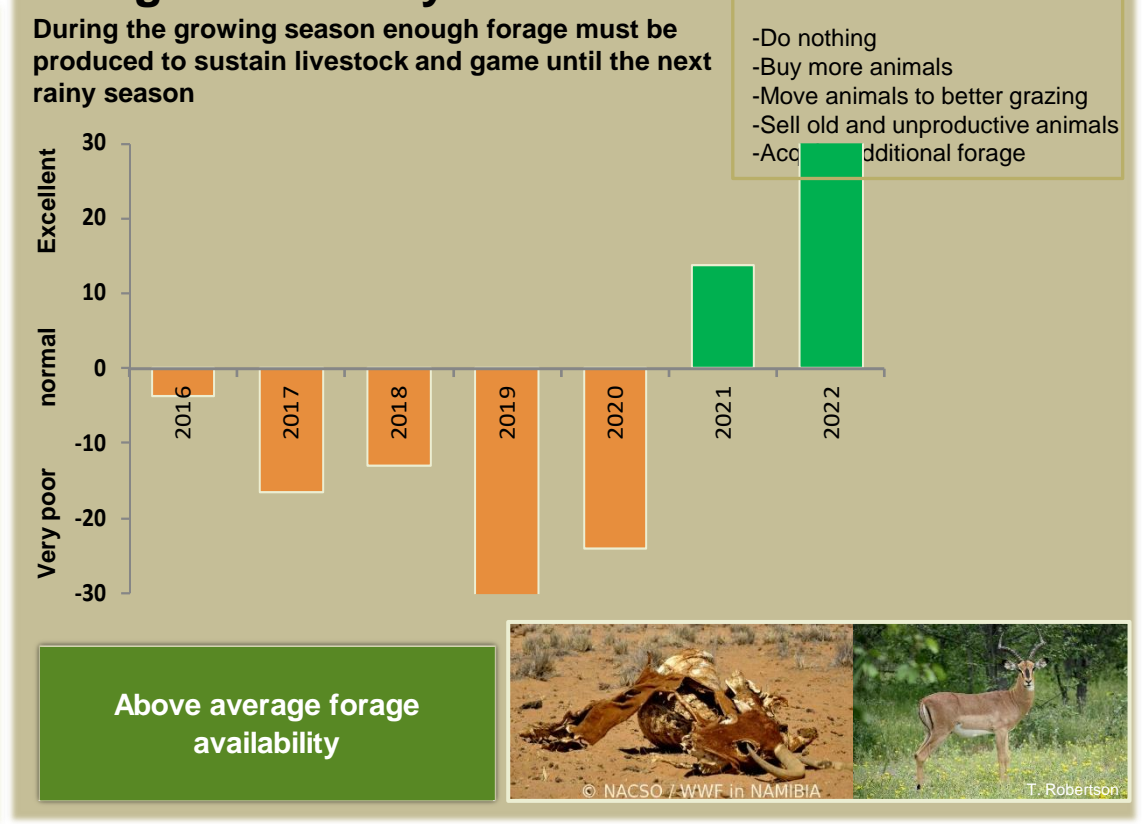

Adapting in response to the current environmental conditions ...

Seasonal trends in rainfall and vegetation (2021 / 2022 Season)

Vegetation cover trend (2000 - 2021)

Vegetation productivity (February to April) 2022

Fire management

Forage availability

Climate and vegetation patterns assist in our understanding of the status of wildlife and livestock in the conservancy for the effective management of these resources.