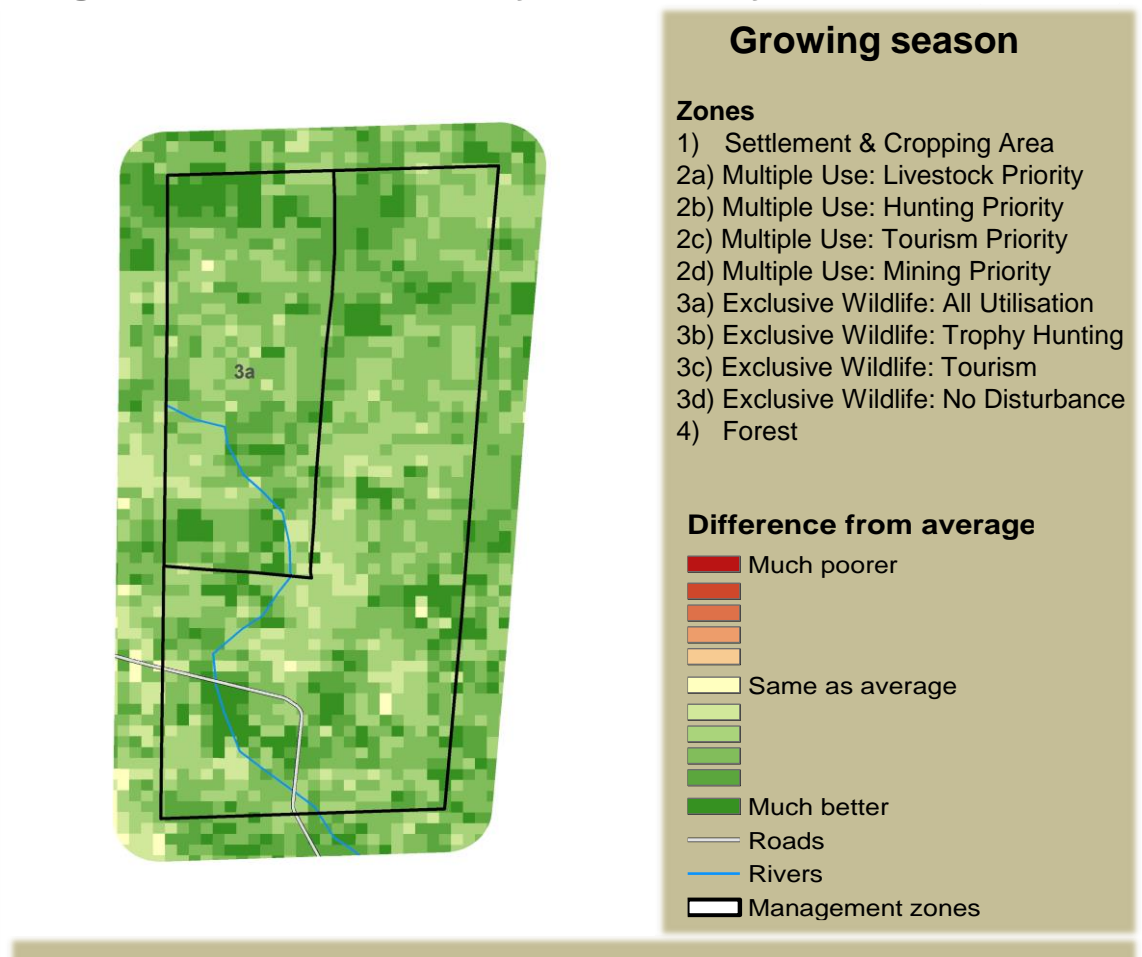

Adapting in response to the current environmental conditions ...

Seasonal trends in rainfall and vegetation (2021 / 2022 Season)

Vegetation cover trend (2000 - 2021)

Vegetation productivity (February to April) 2022

Fire management

Forage availability

Climate and vegetation patterns assist in our understanding of the status of wildlife and livestock in the conservancy for the effective management of these resources.