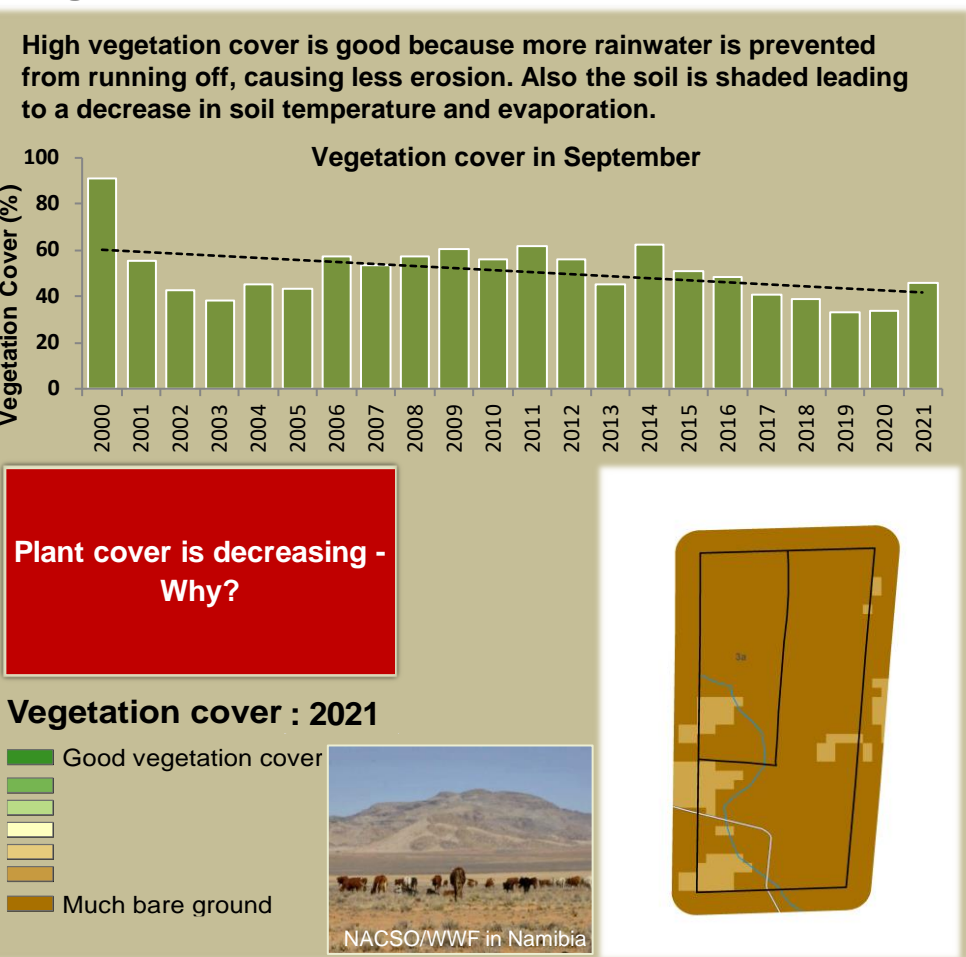

Adapting in response to the current environmental conditions ...

Seasonal trends in rainfall and vegetation (2021 / 2022 Season)

Vegetation cover trend (2000 - 2021)

Vegetation productivity (February to April) 2022

Fire management

Forage availability

Climate and vegetation patterns assist in our understanding of the status of wildlife and livestock in the conservancy for the effective management of these resources.