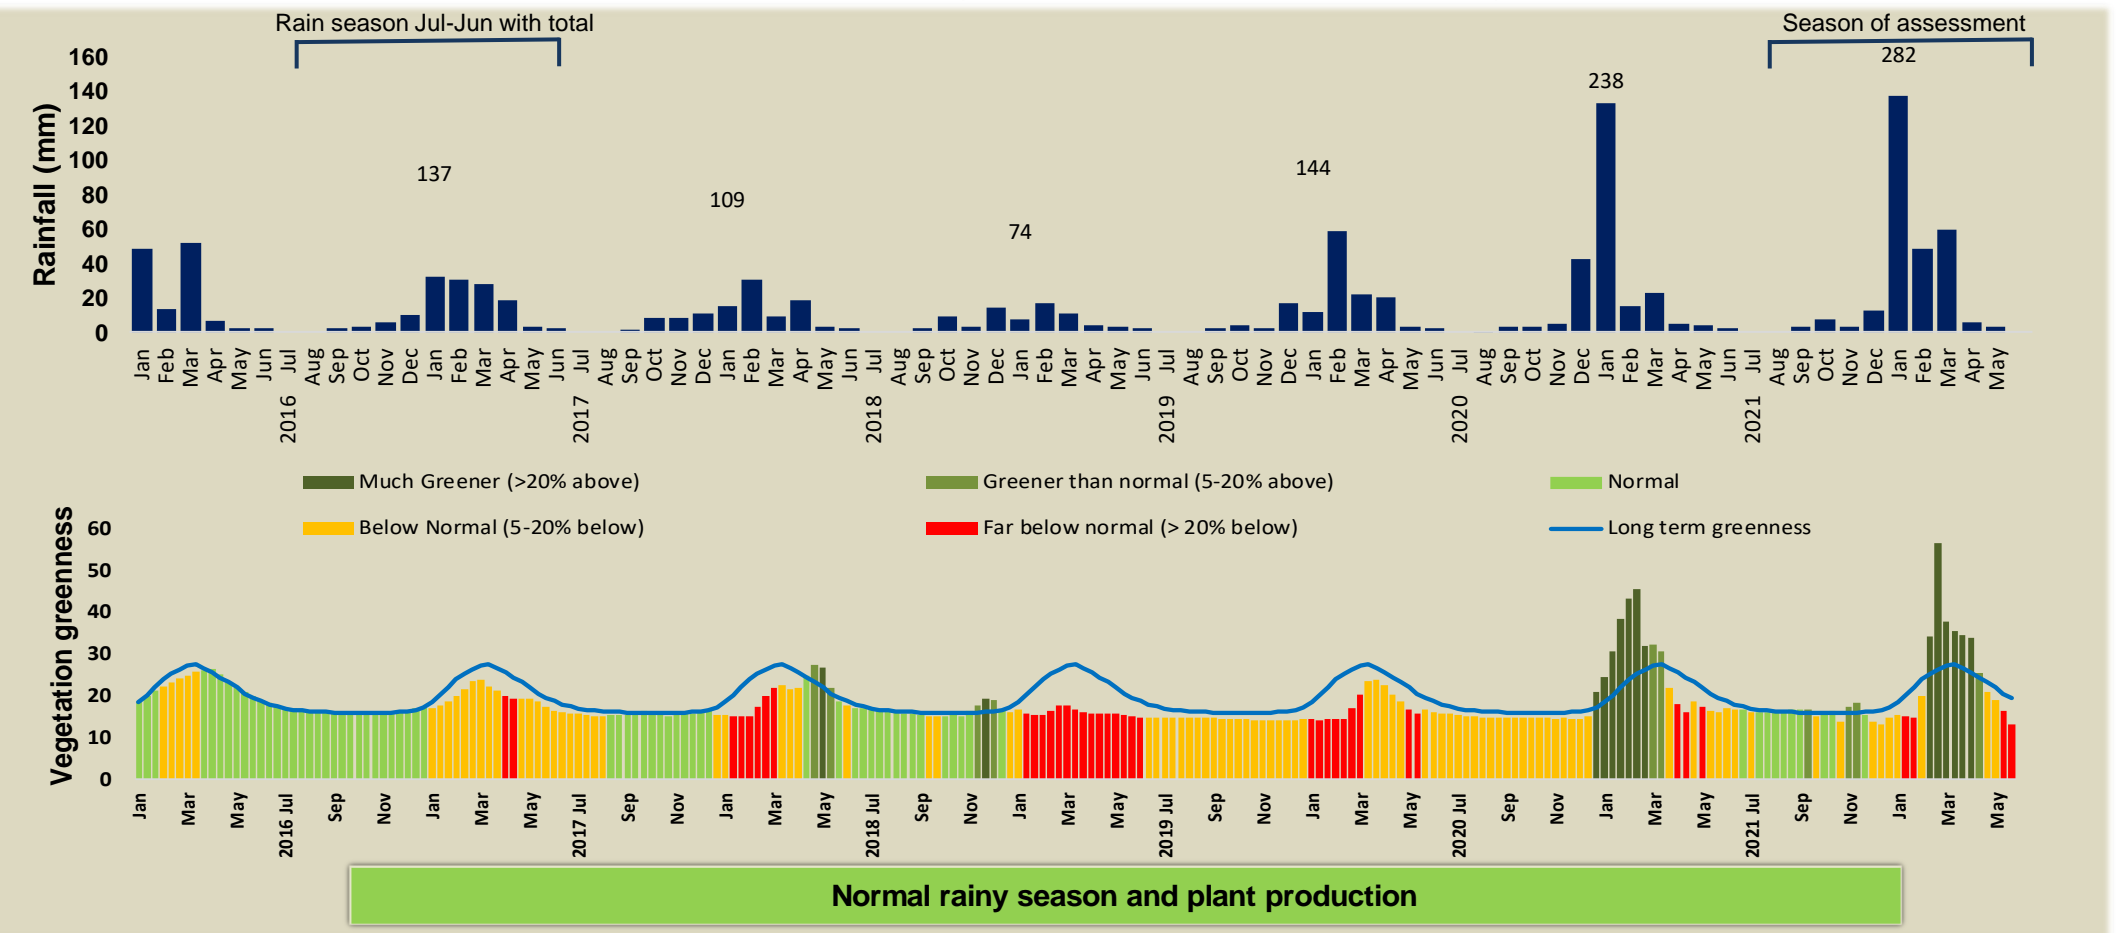

Adapting in response to the current environmental conditions ...

Seasonal trends in rainfall and vegetation (2021 / 2022 Season)

Vegetation cover trend (2000 - 2021)

Vegetation productivity (February to April) 2022

Fire management

Forage availability

Climate and vegetation patterns assist in our understanding of the status of wildlife and livestock in the conservancy for the effective management of these resources.