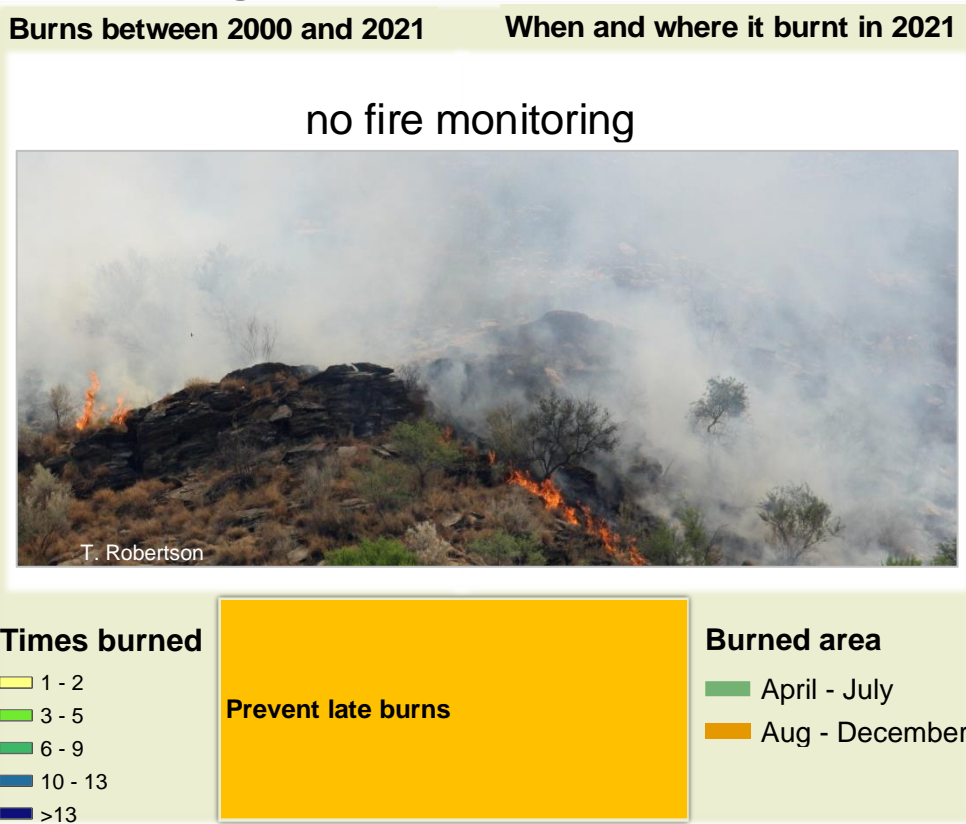

Adapting in response to the current environmental conditions ...

Seasonal trends in rainfall and vegetation (2021 / 2022 Season)

Vegetation cover trend (2000 - 2021)

Vegetation productivity (February to April) 2022

Fire management

Forage availability

Climate and vegetation patterns assist in our understanding of the status of wildlife and livestock in the conservancy for the effective management of these resources.