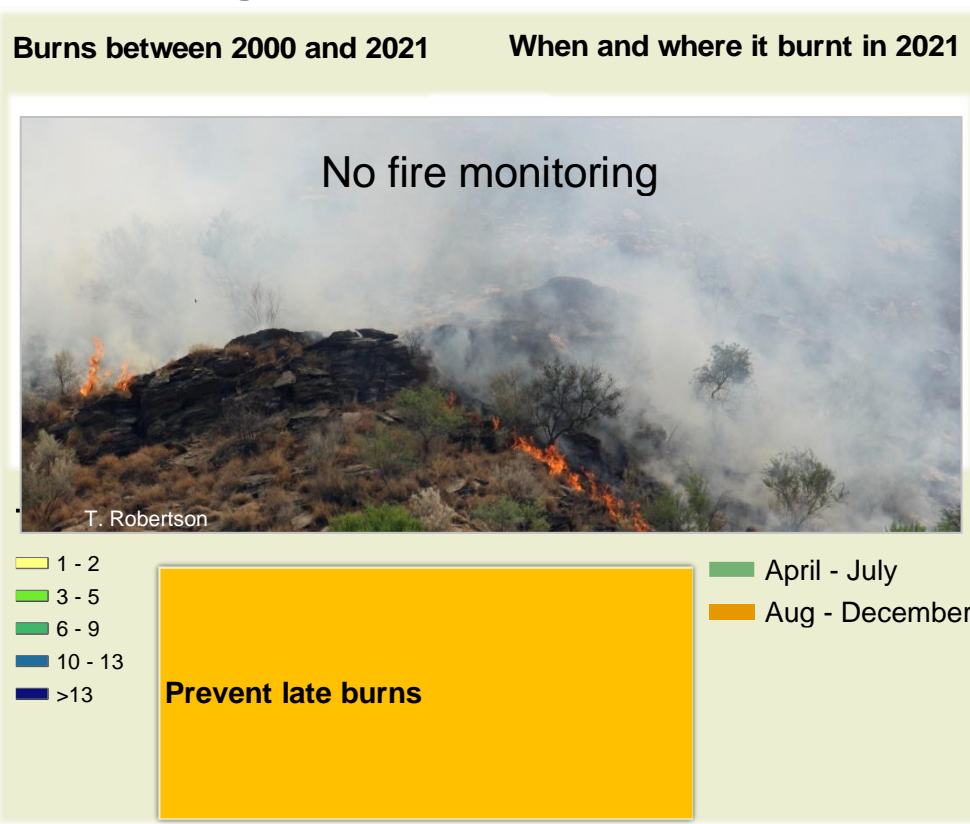

Ongongo Climate and Vegetation Report

Adapting in response to the current environmental conditions ...

Seasonal trends in rainfall and vegetation (2021 / 2022 Season)

Vegetation cover trend (2000 - 2021)

Vegetation productivity (February to April) 2022

Fire management

Forage availability

Climate and vegetation patterns assist in our understanding of the status of wildlife and livestock in the conservancy for the effective management of these resources.