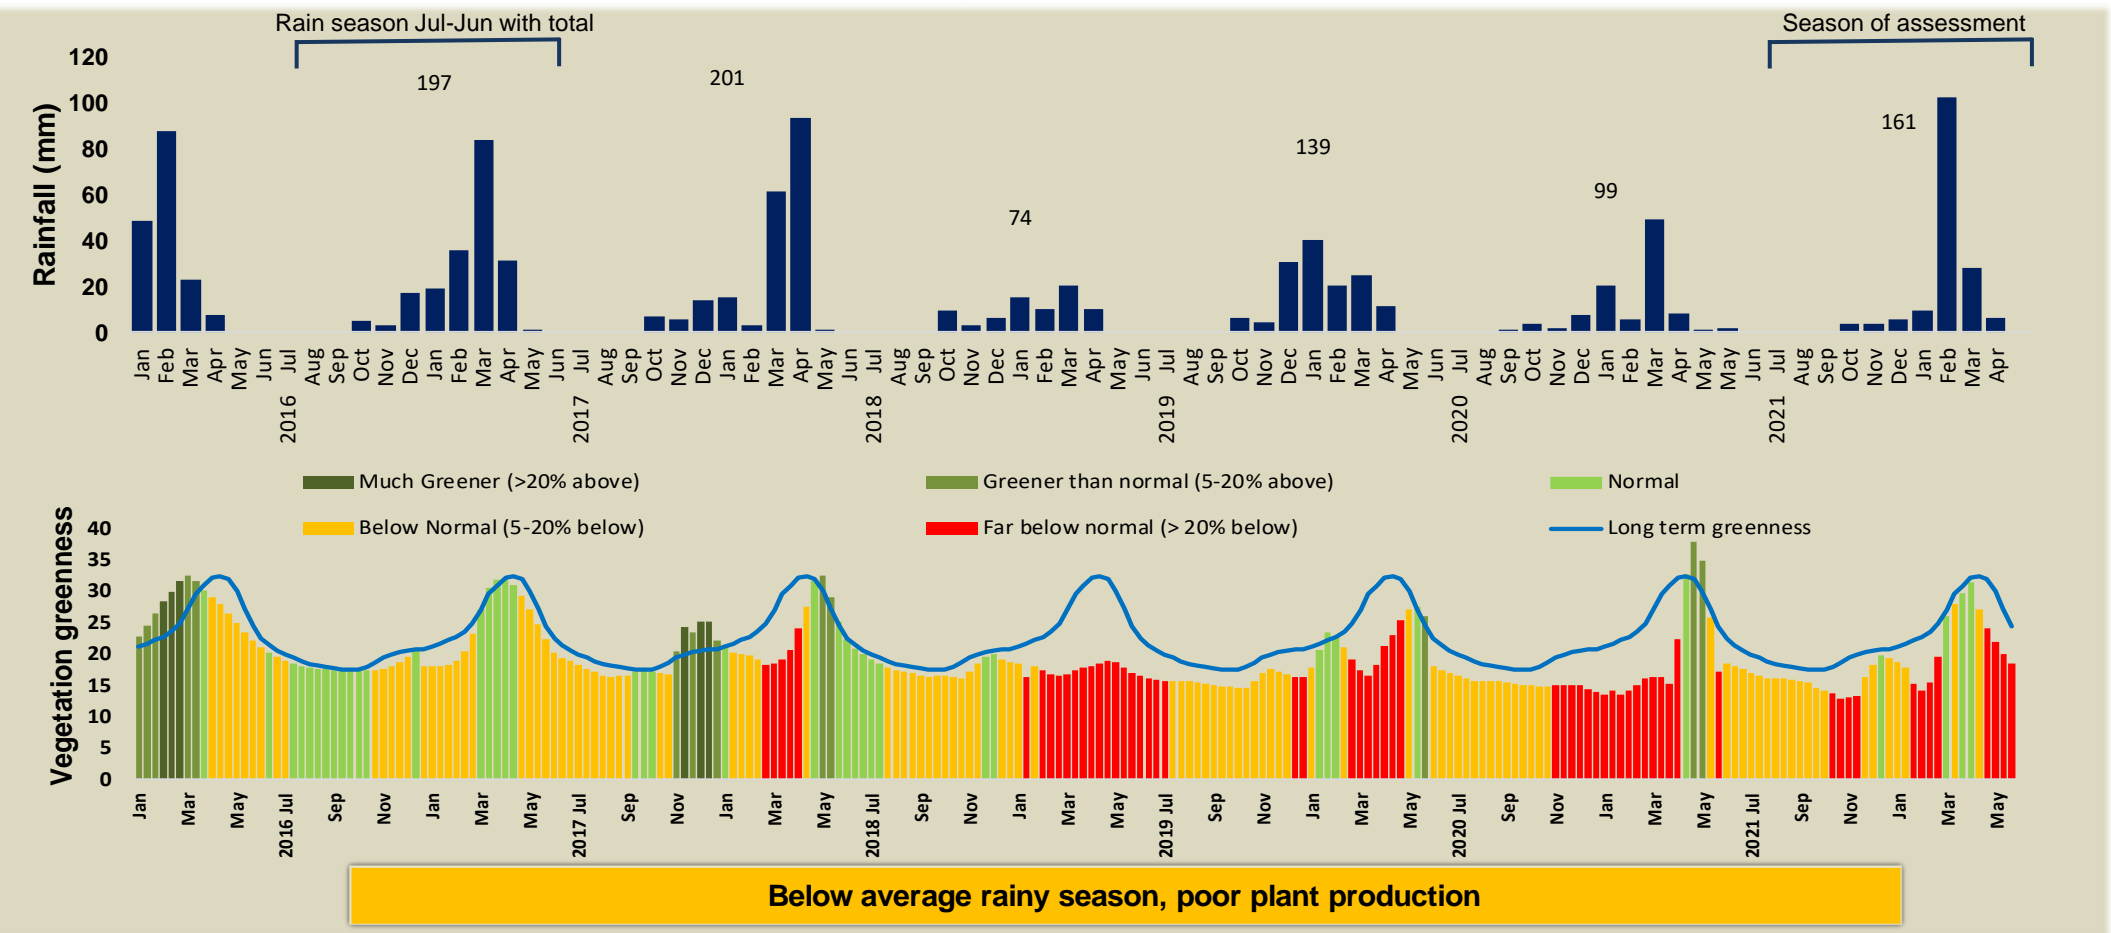

Ongongo Climate and Vegetation Report

Adapting in response to the current environmental conditions ...

Seasonal trends in rainfall and vegetation (2021 / 2022 Season)

Vegetation cover trend (2000 - 2021)

Vegetation productivity (February to April) 2022

Fire management

Forage availability

Climate and vegetation patterns assist in our understanding of the status of wildlife and livestock in the conservancy for the effective management of these resources.