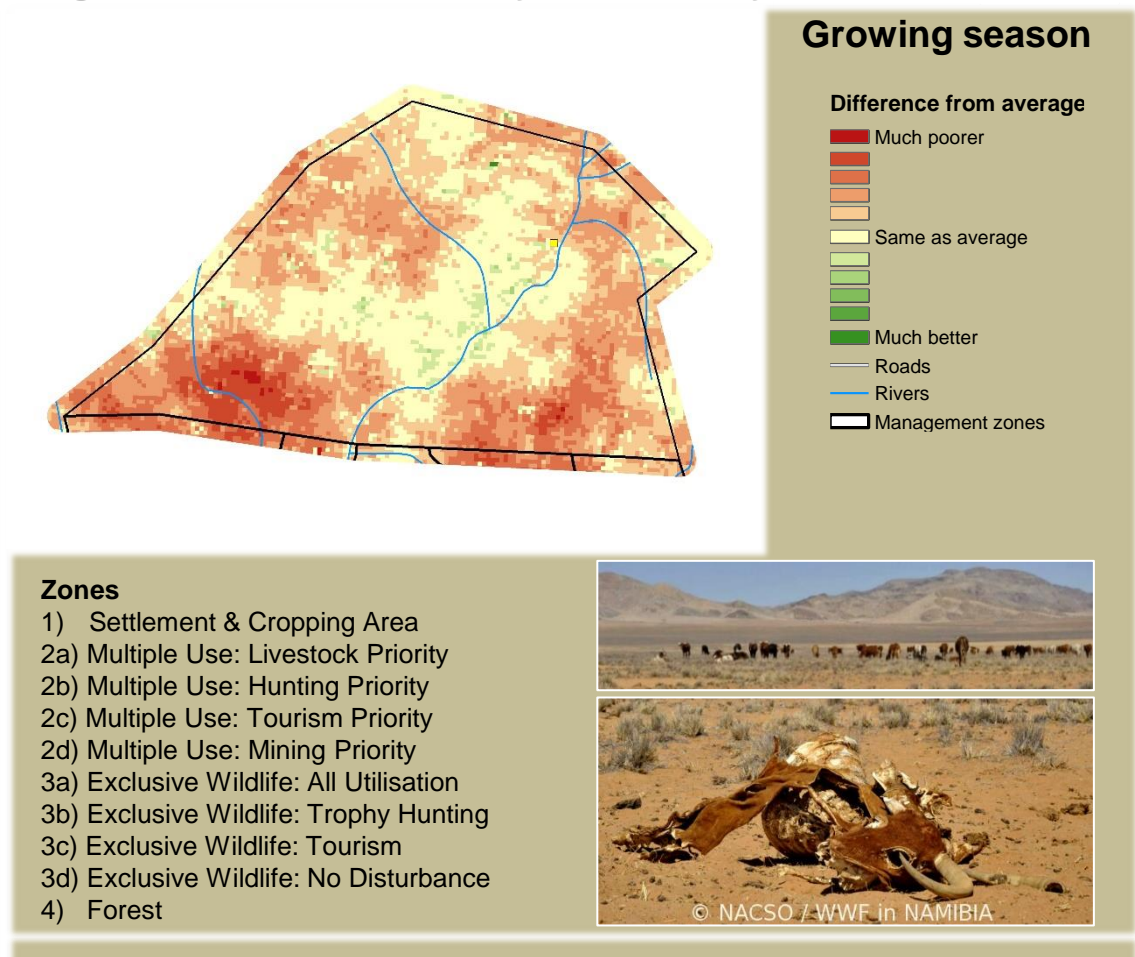

Ongongo Climate and Vegetation Report

Adapting in response to the current environmental conditions ...

Seasonal trends in rainfall and vegetation (2021 / 2022 Season)

Vegetation cover trend (2000 - 2021)

Vegetation productivity (February to April) 2022

Fire management

Forage availability

Climate and vegetation patterns assist in our understanding of the status of wildlife and livestock in the conservancy for the effective management of these resources.