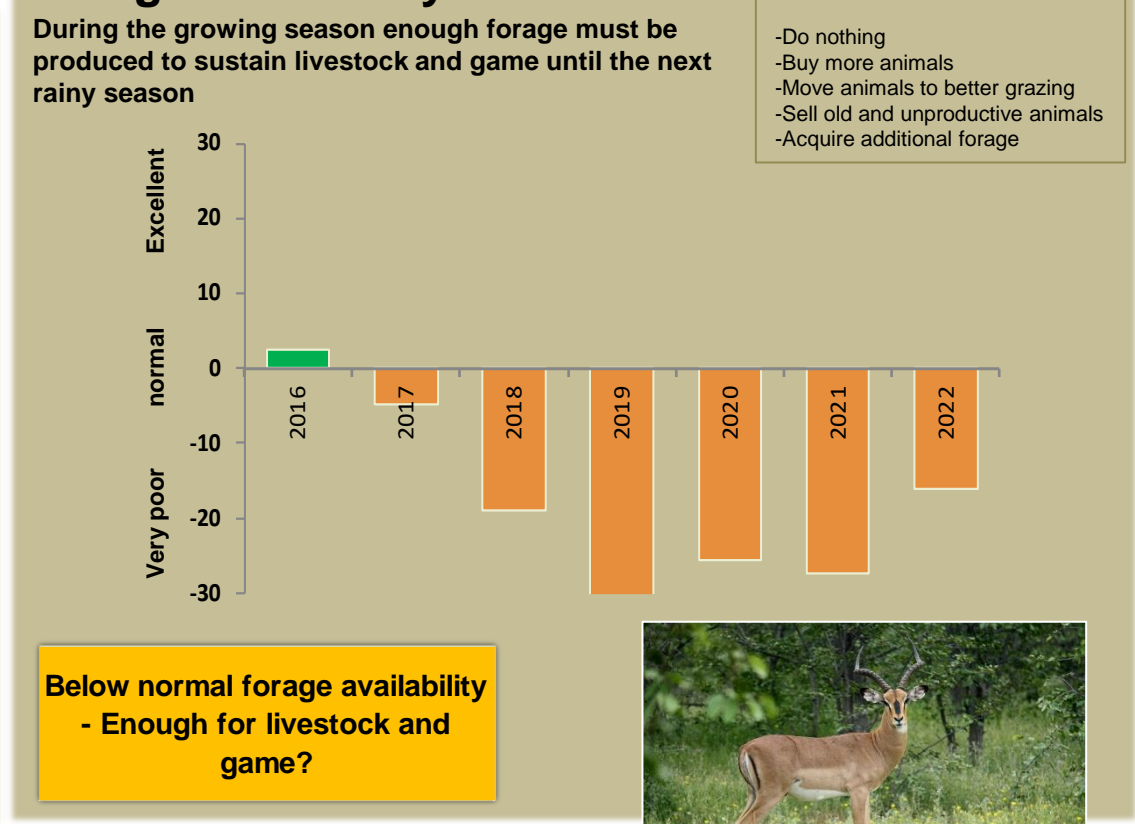

Ongongo Climate and Vegetation Report

Adapting in response to the current environmental conditions ...

Seasonal trends in rainfall and vegetation (2021 / 2022 Season)

Vegetation cover trend (2000 - 2021)

Vegetation productivity (February to April) 2022

Fire management

Forage availability

Climate and vegetation patterns assist in our understanding of the status of wildlife and livestock in the conservancy for the effective management of these resources.