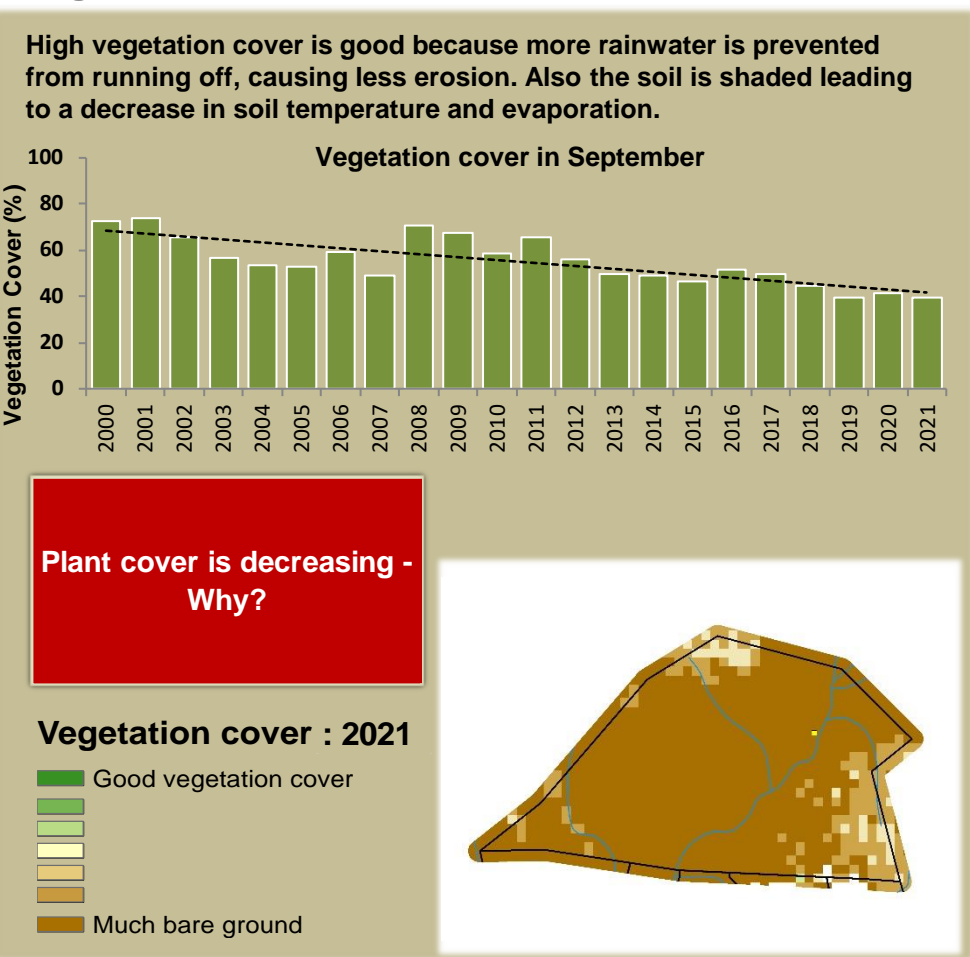

Ongongo Climate and Vegetation Report

Adapting in response to the current environmental conditions ...

Seasonal trends in rainfall and vegetation (2021 / 2022 Season)

Vegetation cover trend (2000 - 2021)

Vegetation productivity (February to April) 2022

Fire management

Forage availability

Climate and vegetation patterns assist in our understanding of the status of wildlife and livestock in the conservancy for the effective management of these resources.