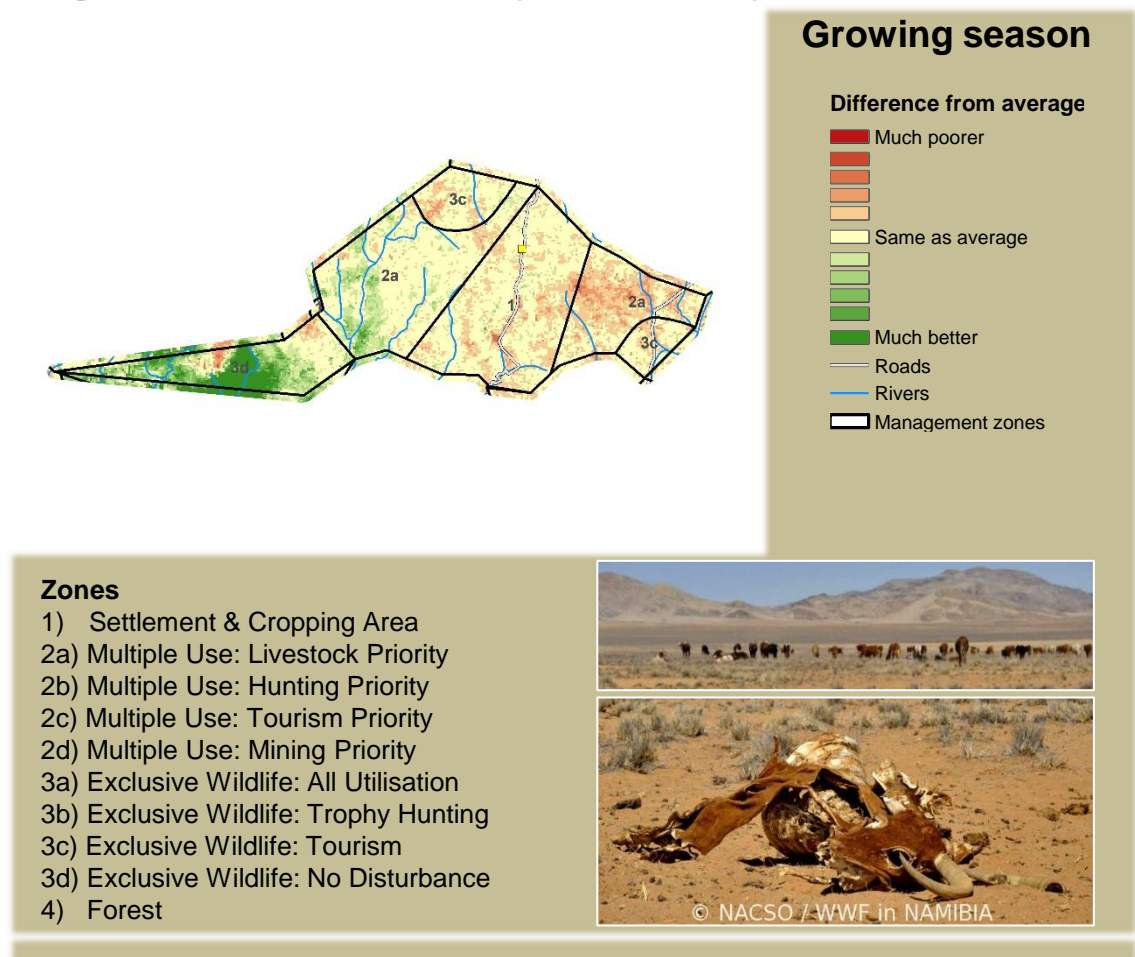

Ombujokanguindi Climate and Vegetation Report

Adapting in response to the current environmental conditions ...

Seasonal trends in rainfall and vegetation (2021 / 2022 Season)

Vegetation cover trend (2000 - 2021)

Vegetation productivity (February to April) 2022

Fire management

Forage availability

Climate and vegetation patterns assist in our understanding of the status of wildlife and livestock in the conservancy for the effective management of these resources.