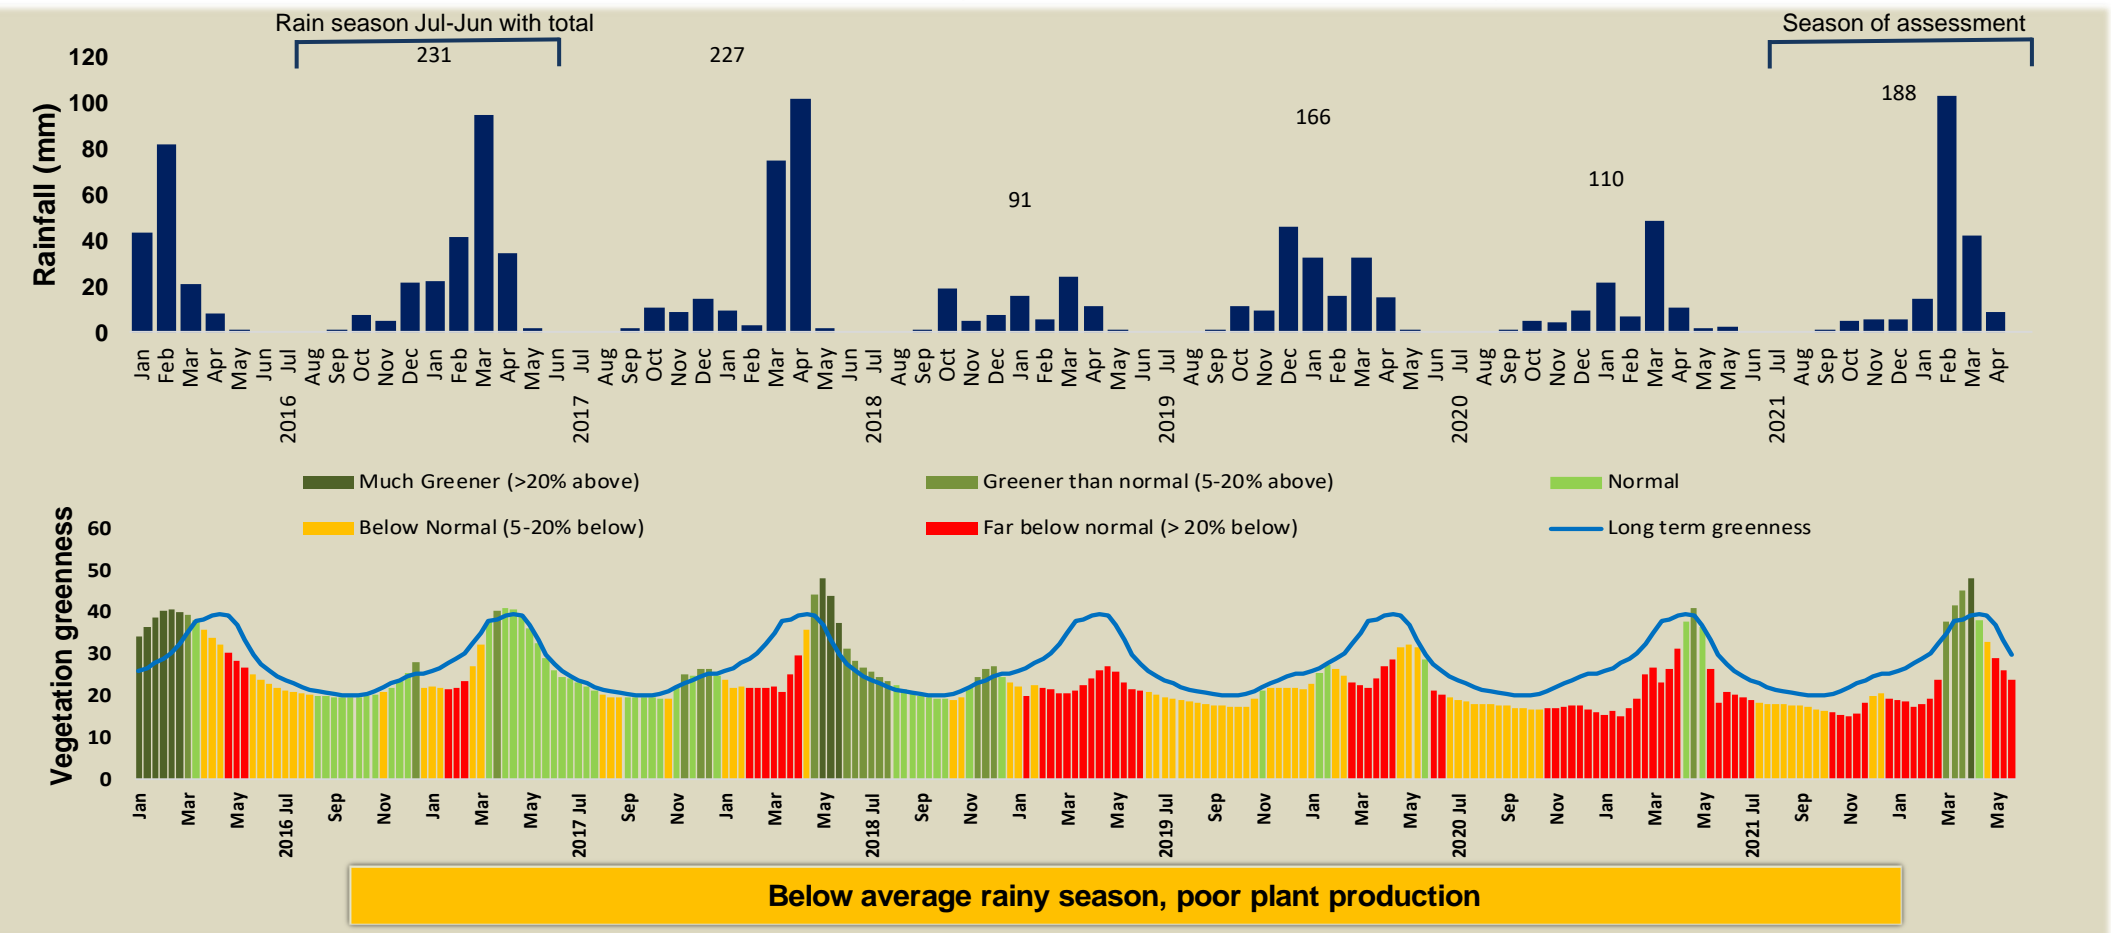

Ombujokanguindi Climate and Vegetation Report

Adapting in response to the current environmental conditions ...

Seasonal trends in rainfall and vegetation (2021 / 2022 Season)

Vegetation cover trend (2000 - 2021)

Vegetation productivity (February to April) 2022

Fire management

Forage availability

Climate and vegetation patterns assist in our understanding of the status of wildlife and livestock in the conservancy for the effective management of these resources.