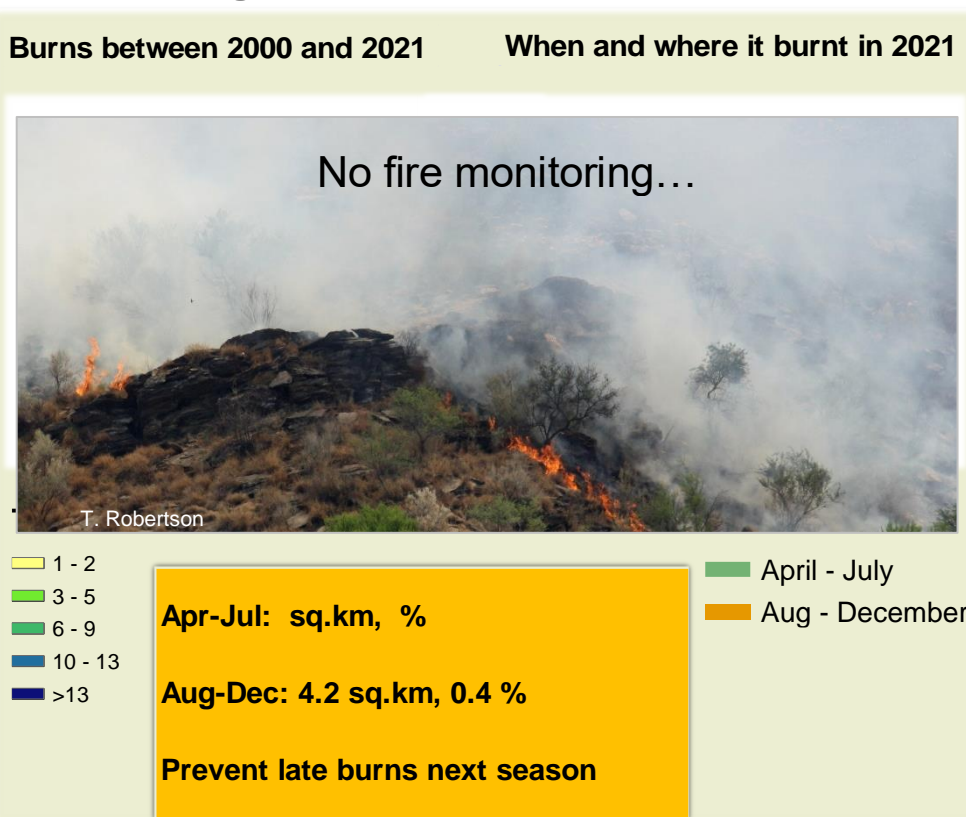

Ombujokanguindi Climate and Vegetation Report

Adapting in response to the current environmental conditions ...

Seasonal trends in rainfall and vegetation (2021 / 2022 Season)

Vegetation cover trend (2000 - 2021)

Vegetation productivity (February to April) 2022

Fire management

Forage availability

Climate and vegetation patterns assist in our understanding of the status of wildlife and livestock in the conservancy for the effective management of these resources.