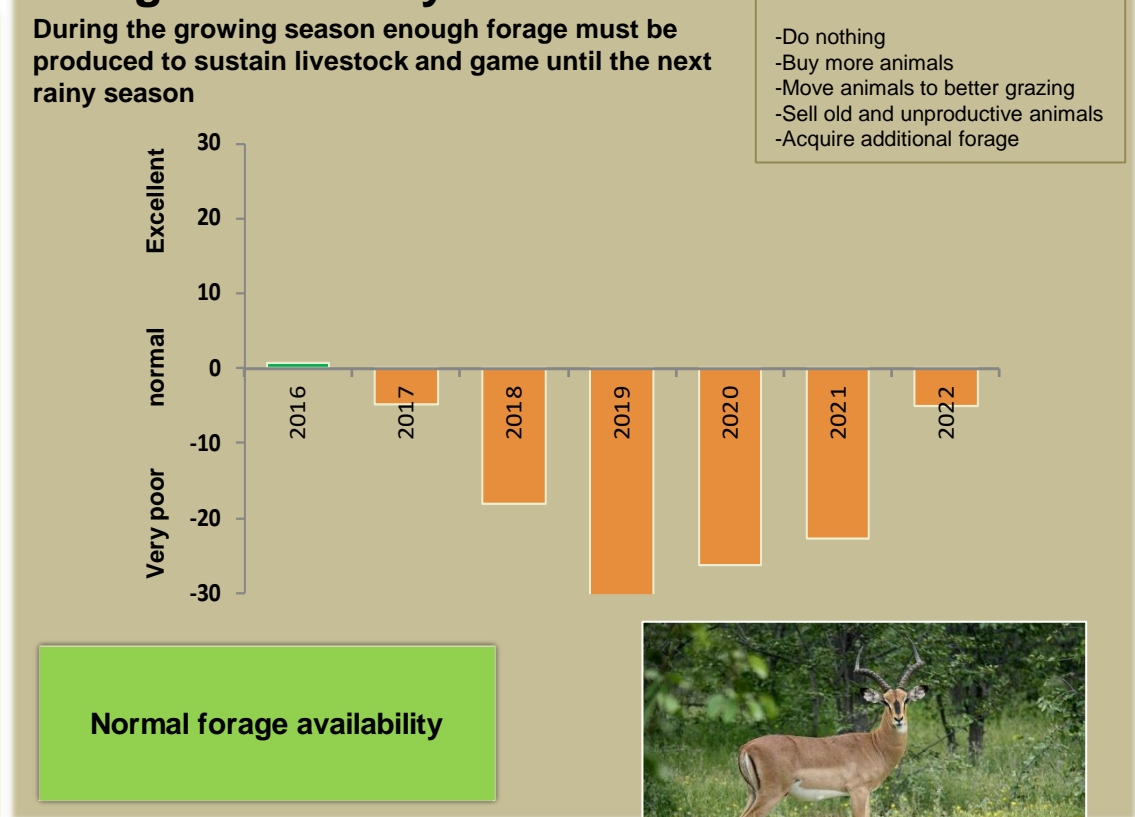

Ombujokanguindi Climate and Vegetation Report

Adapting in response to the current environmental conditions ...

Seasonal trends in rainfall and vegetation (2021 / 2022 Season)

Vegetation cover trend (2000 - 2021)

Vegetation productivity (February to April) 2022

Fire management

Forage availability

Climate and vegetation patterns assist in our understanding of the status of wildlife and livestock in the conservancy for the effective management of these resources.