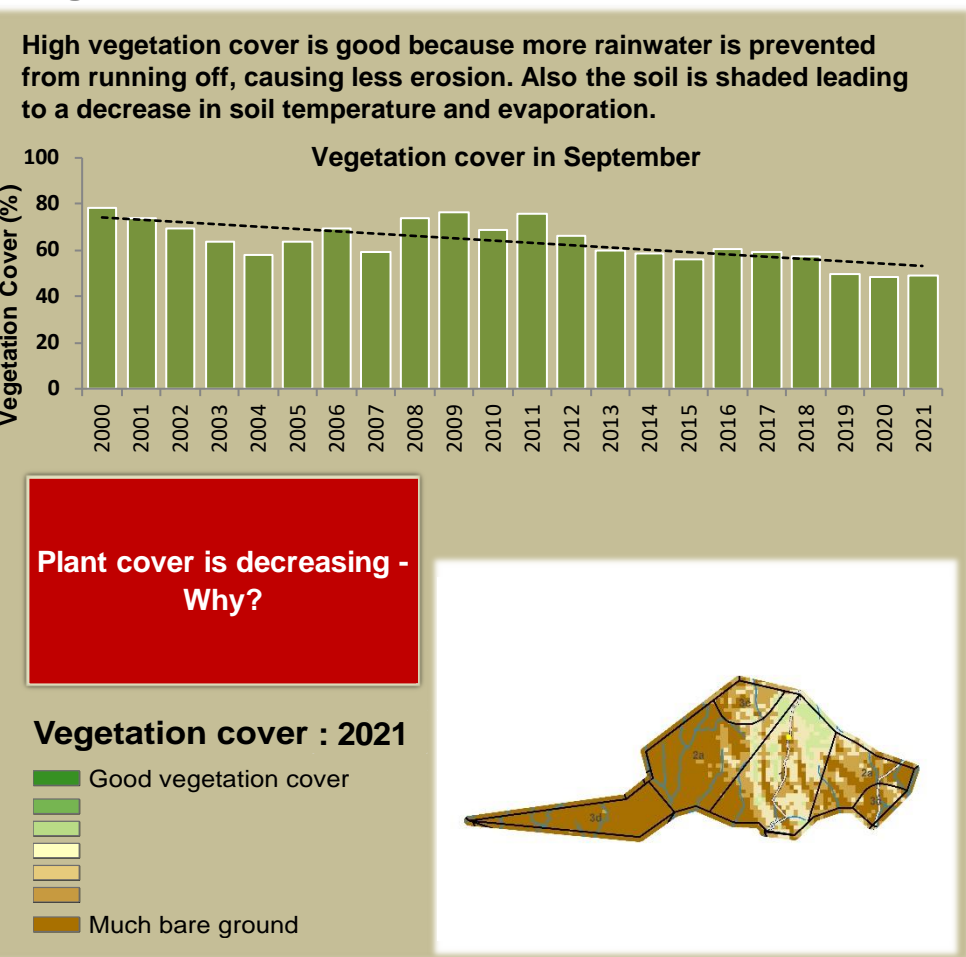

Ombujokanguindi Climate and Vegetation Report

Adapting in response to the current environmental conditions ...

Seasonal trends in rainfall and vegetation (2021 / 2022 Season)

Vegetation cover trend (2000 - 2021)

Vegetation productivity (February to April) 2022

Fire management

Forage availability

Climate and vegetation patterns assist in our understanding of the status of wildlife and livestock in the conservancy for the effective management of these resources.