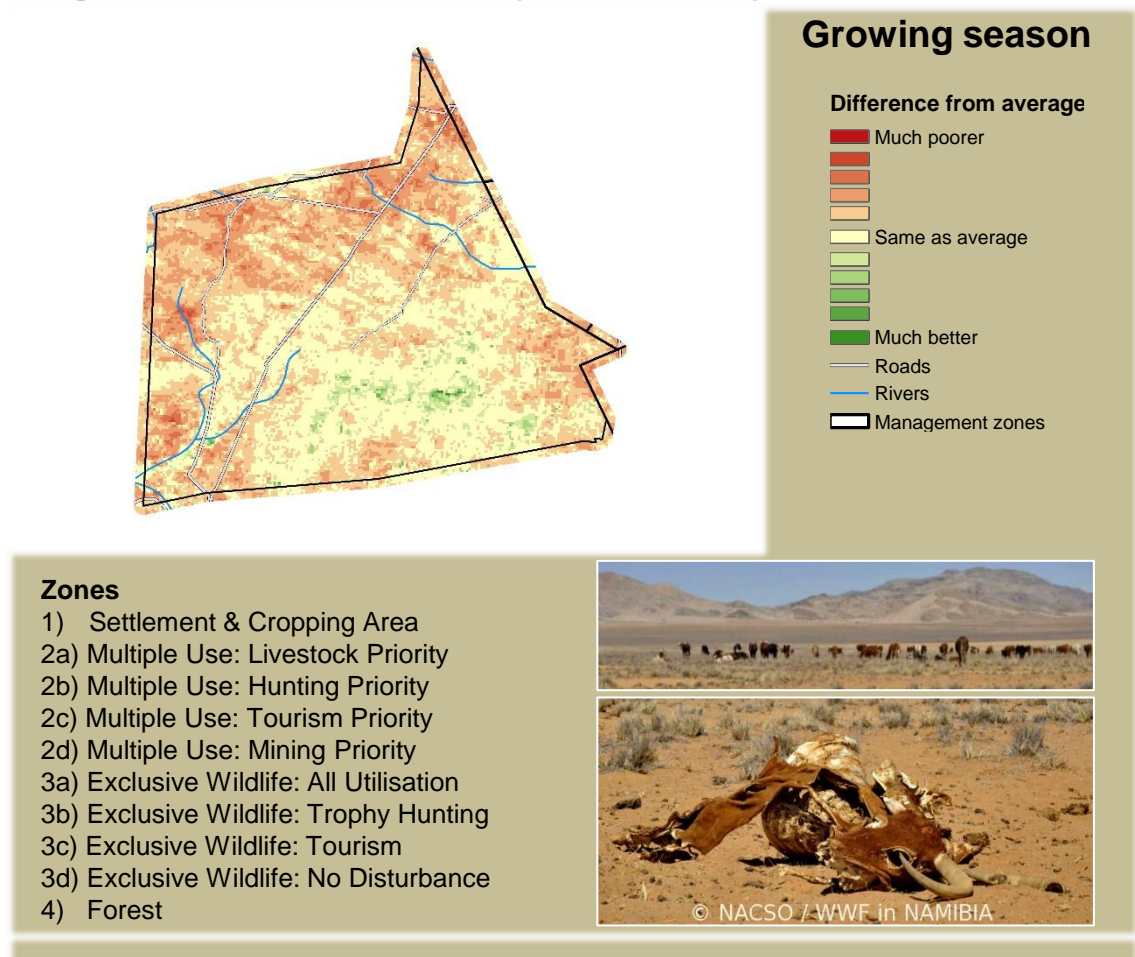

# Ombombo-Masitu Climate and Vegetation Report

Adapting in response to the current environmental conditions ...

## Seasonal trends in rainfall and vegetation (2021 / 2022 Season)

## Vegetation cover trend (2000 - 2021)

## Vegetation productivity (February to April) 2022