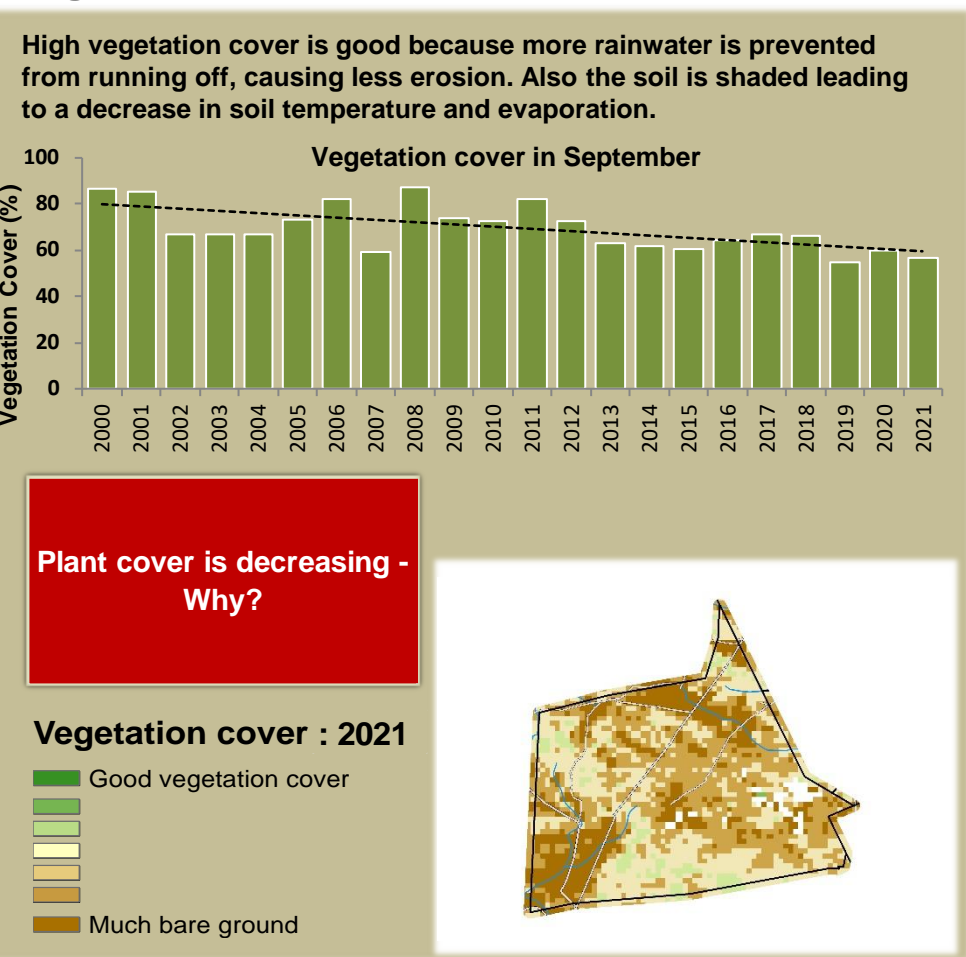

# Ombombo-Masitu Climate and Vegetation Report

Adapting in response to the current environmental conditions ...

## Seasonal trends in rainfall and vegetation (2021 / 2022 Season)

## Vegetation cover trend (2000 - 2021)

## Vegetation productivity (February to April) 2022