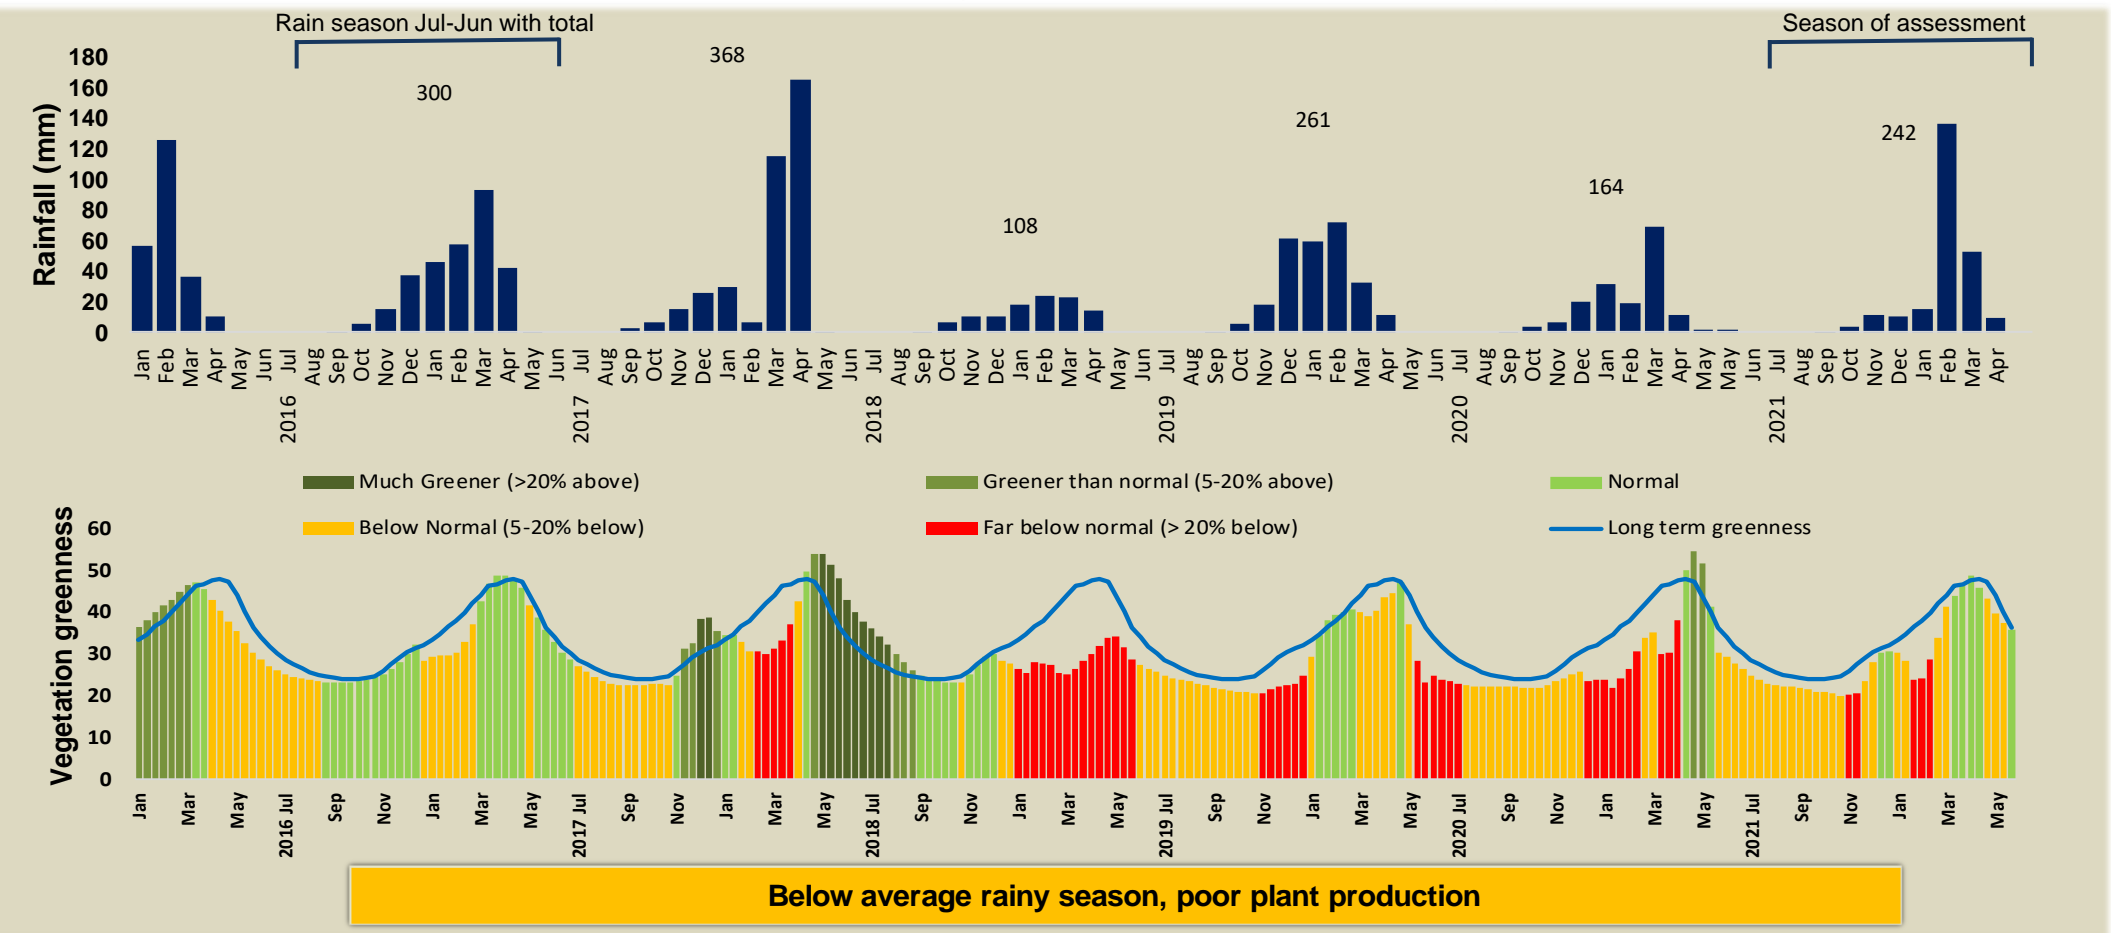

# Ombombo-Masitu Climate and Vegetation Report

Adapting in response to the current environmental conditions ...

## Seasonal trends in rainfall and vegetation (2021 / 2022 Season)

## Vegetation cover trend (2000 - 2021)

## Vegetation productivity (February to April) 2022