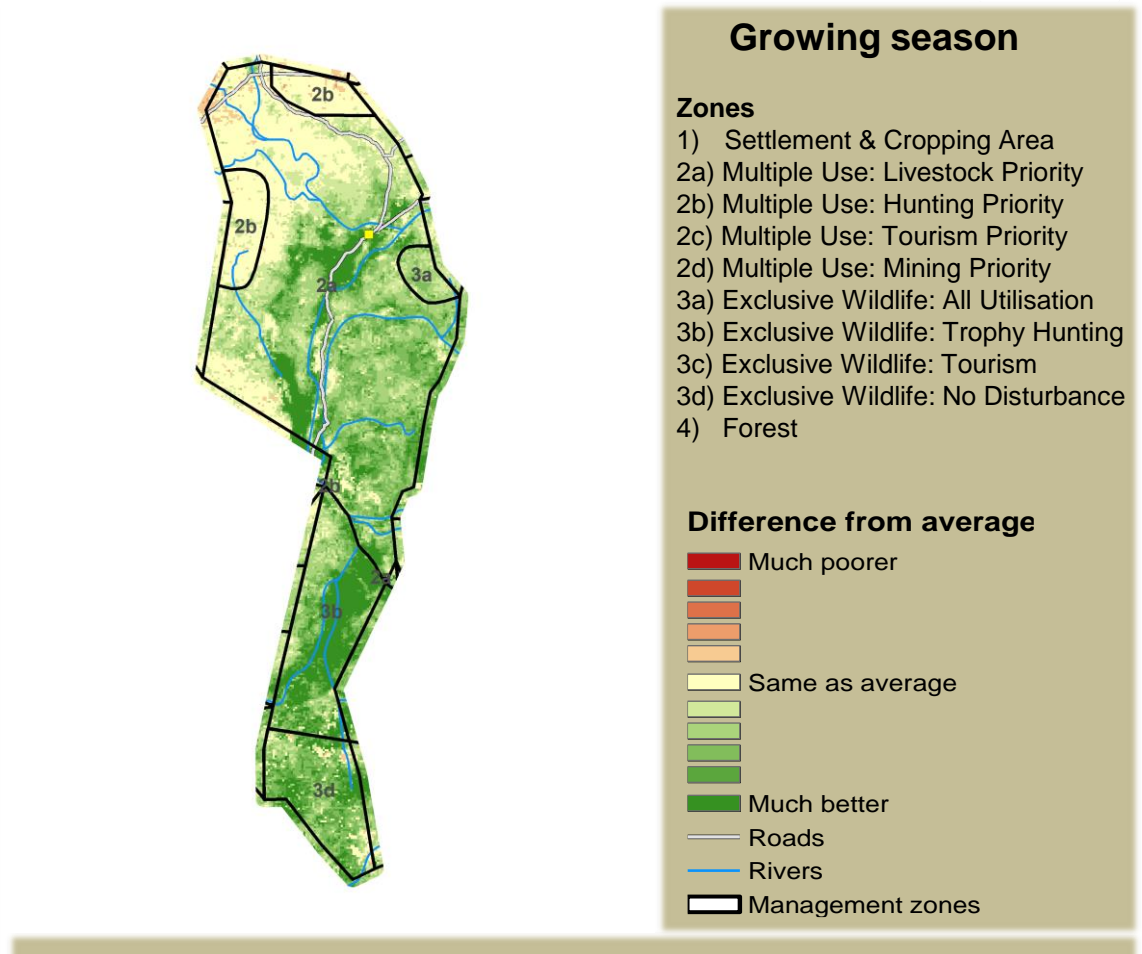

# Omatendeka Climate and Vegetation Report

Adapting in response to the current environmental conditions ...

## Seasonal trends in rainfall and vegetation (2021 / 2022 Season)

## Vegetation cover trend (2000 - 2021)

## Vegetation productivity (February to April) 2022