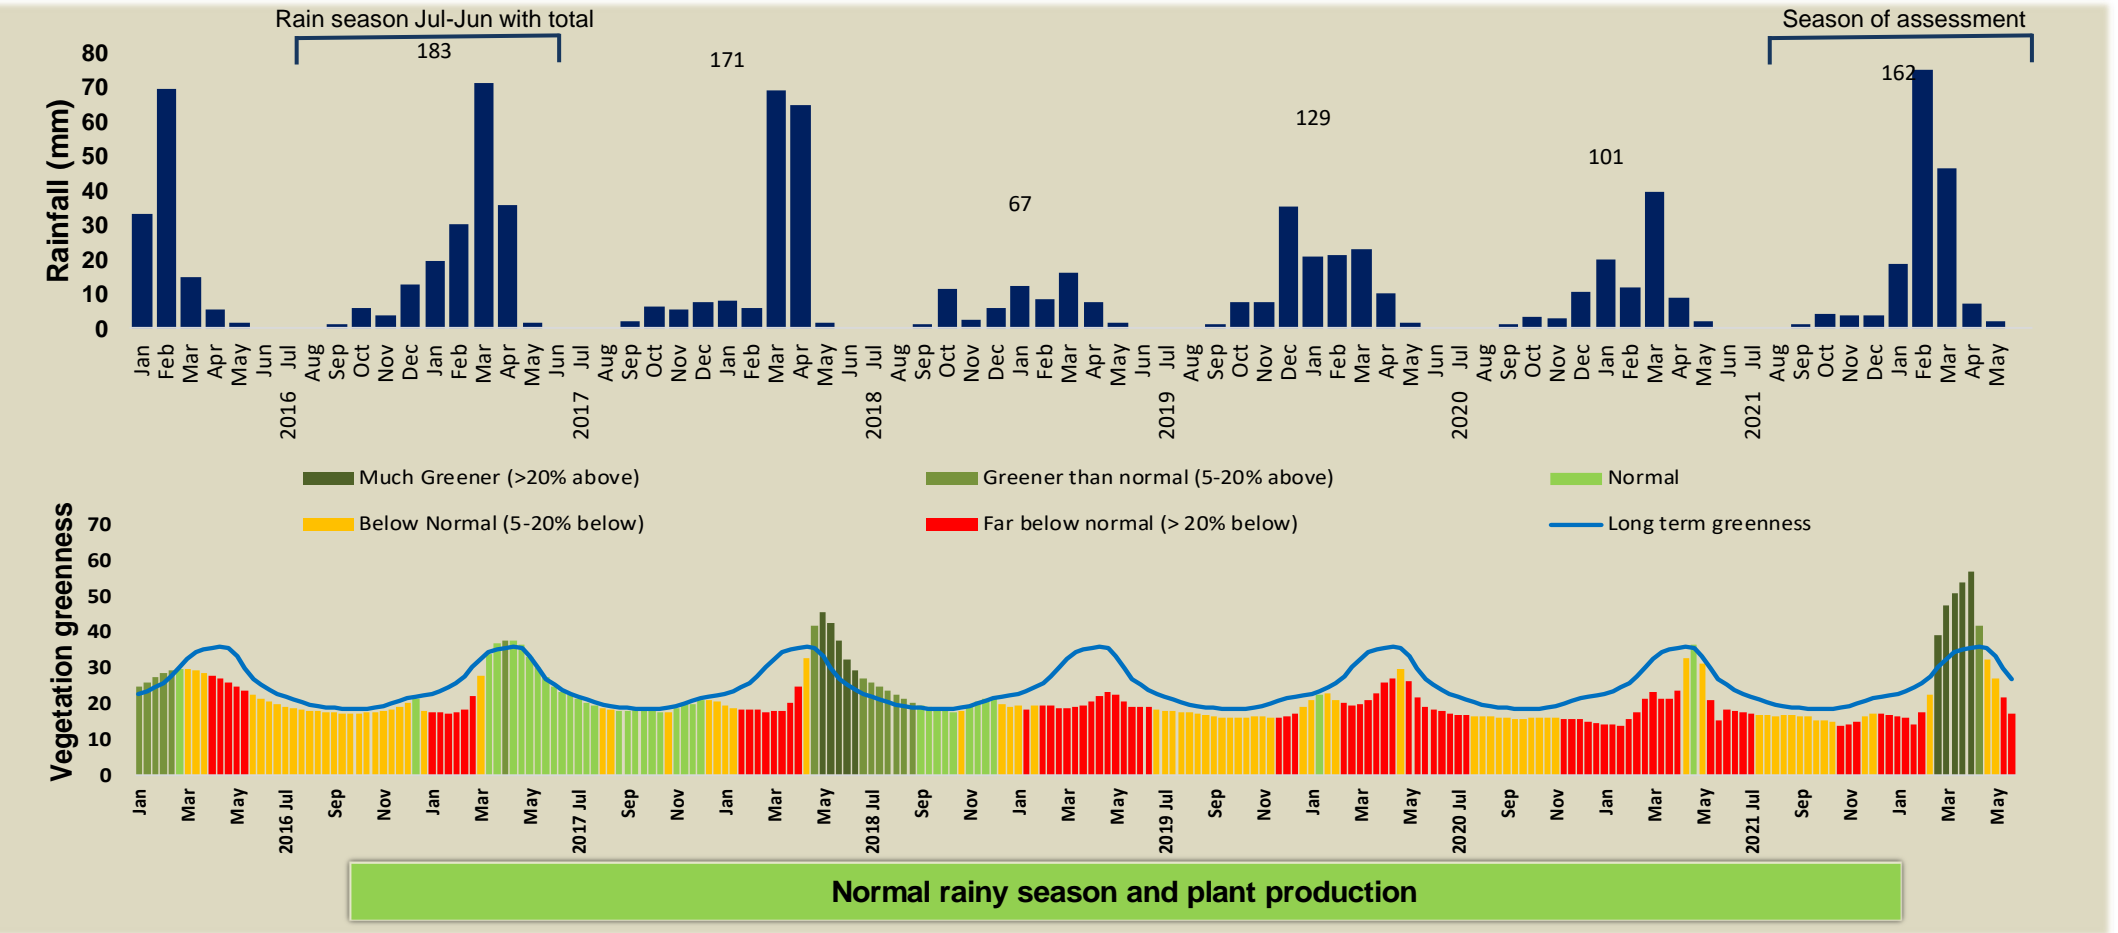

## Seasonal trends in rainfall and vegetation (2021 / 2022 Season)

## Vegetation cover trend (2000 - 2021)

## Vegetation productivity (February to April) 2022