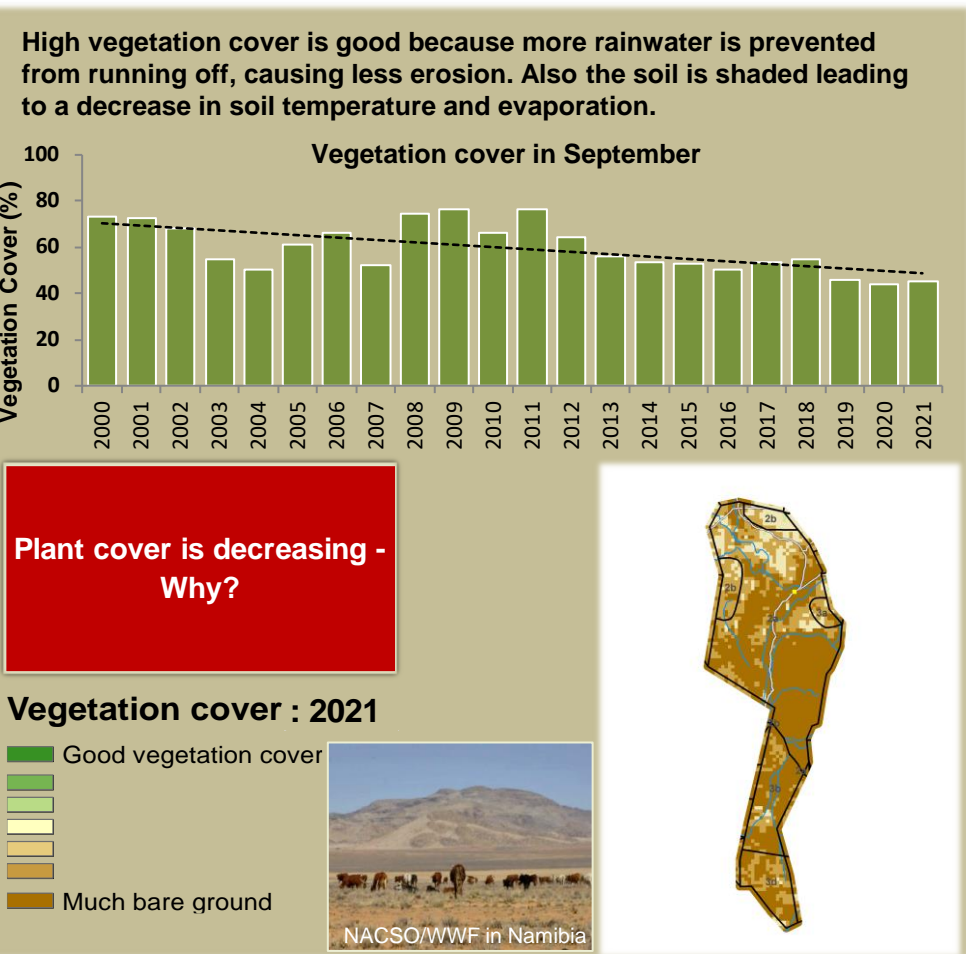

# Omatendeka Climate and Vegetation Report

Adapting in response to the current environmental conditions ...

## Seasonal trends in rainfall and vegetation (2021 / 2022 Season)

## Vegetation cover trend (2000 - 2021)

## Vegetation productivity (February to April) 2022