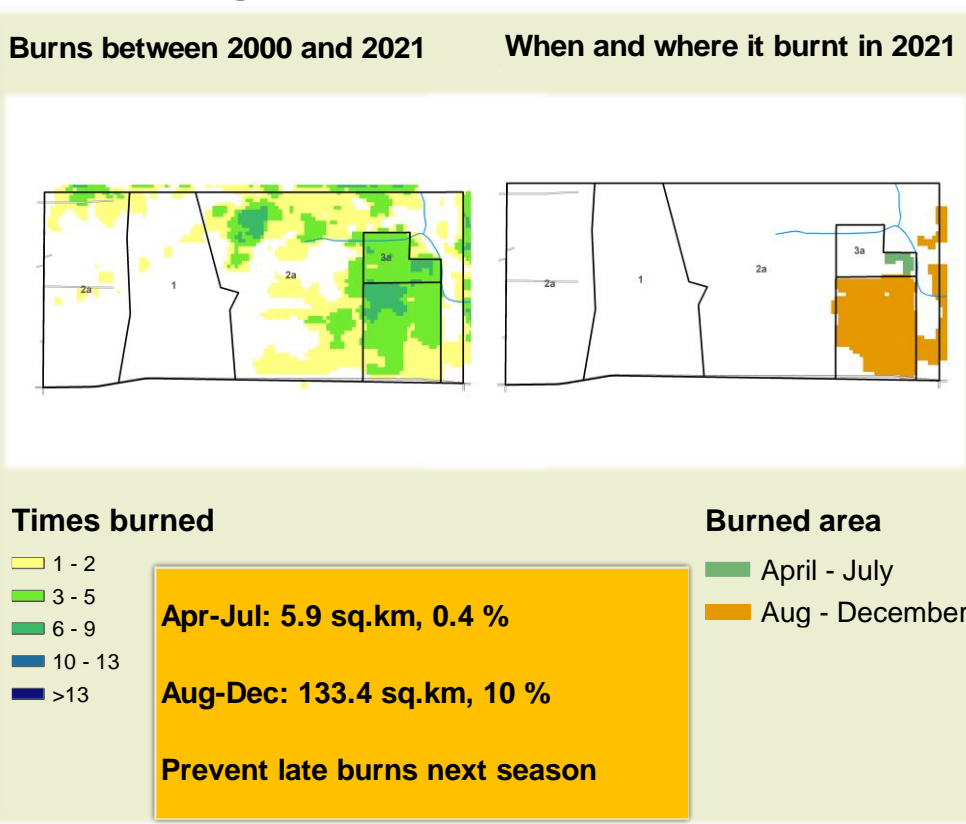

Fire management