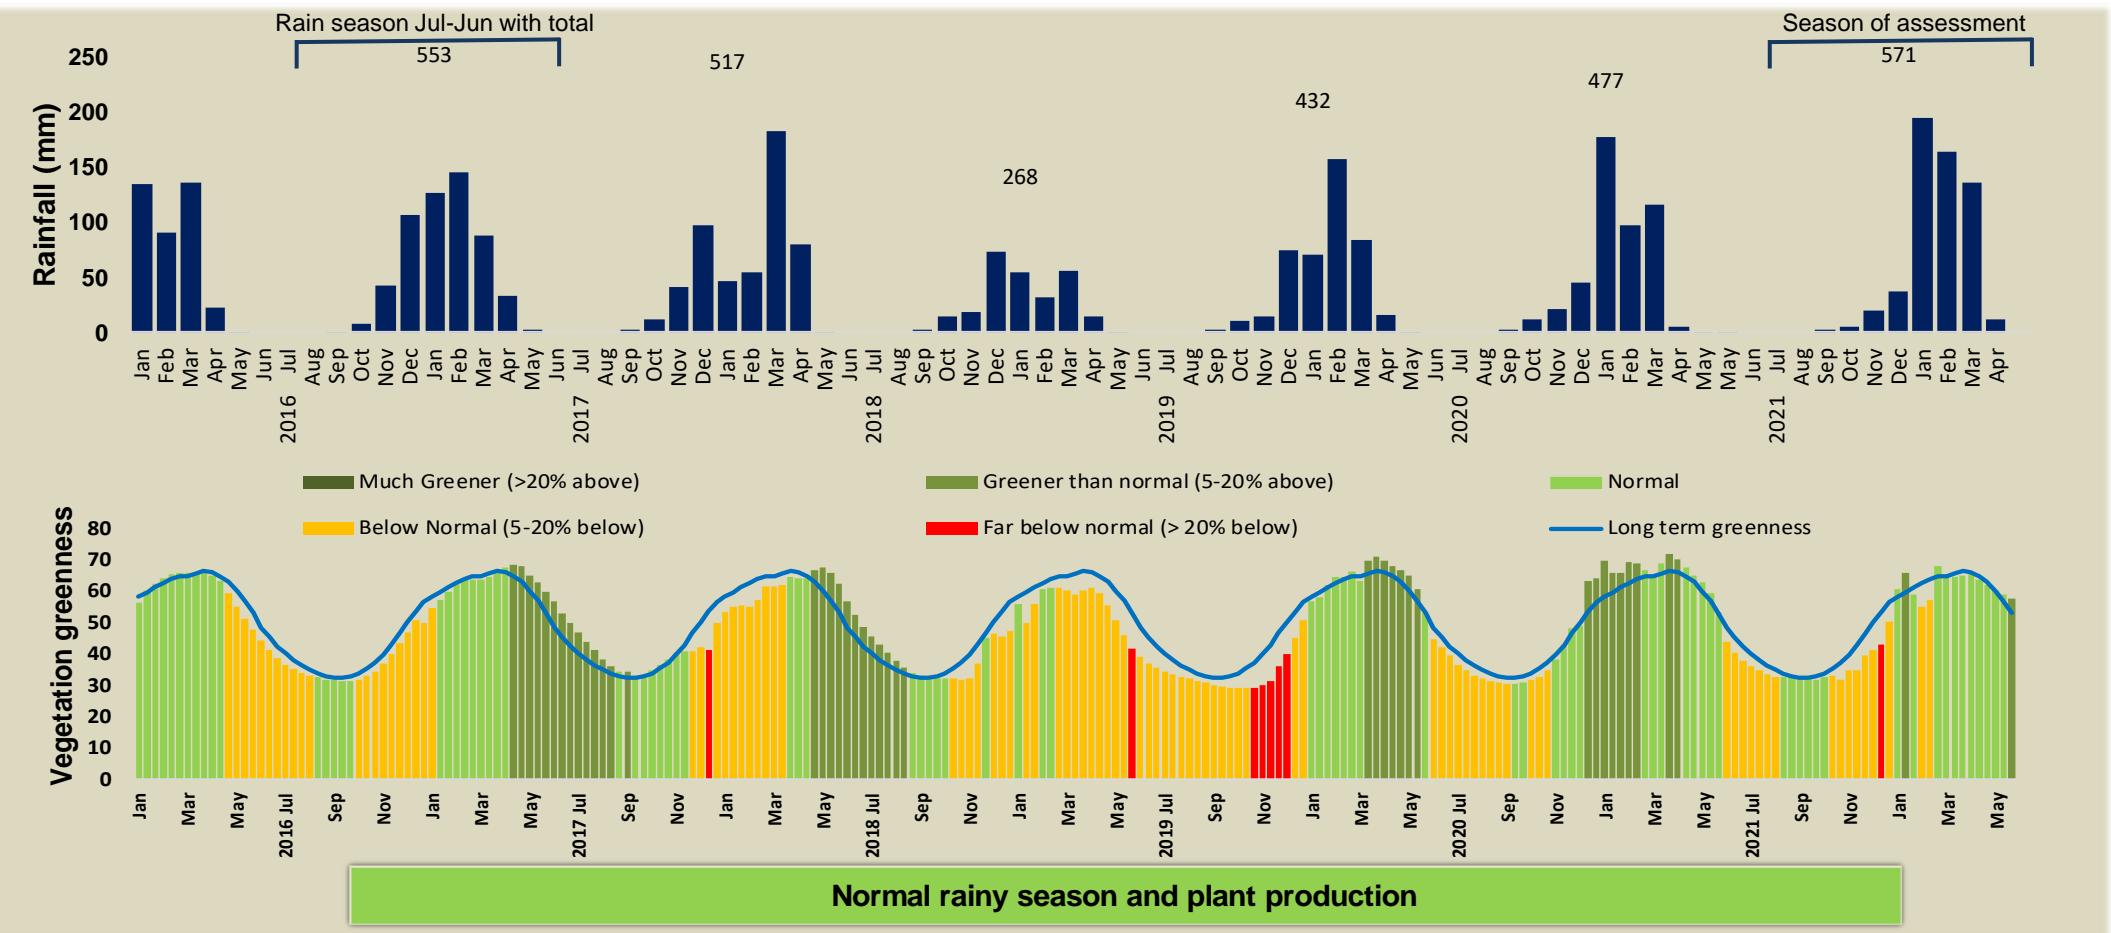

# Okongo Climate and Vegetation Report

Adapting in response to the current environmental conditions ...

## Seasonal trends in rainfall and vegetation (2021 / 2022 Season)

## Vegetation cover trend (2000 - 2021)

## Vegetation productivity (February to April) 2022