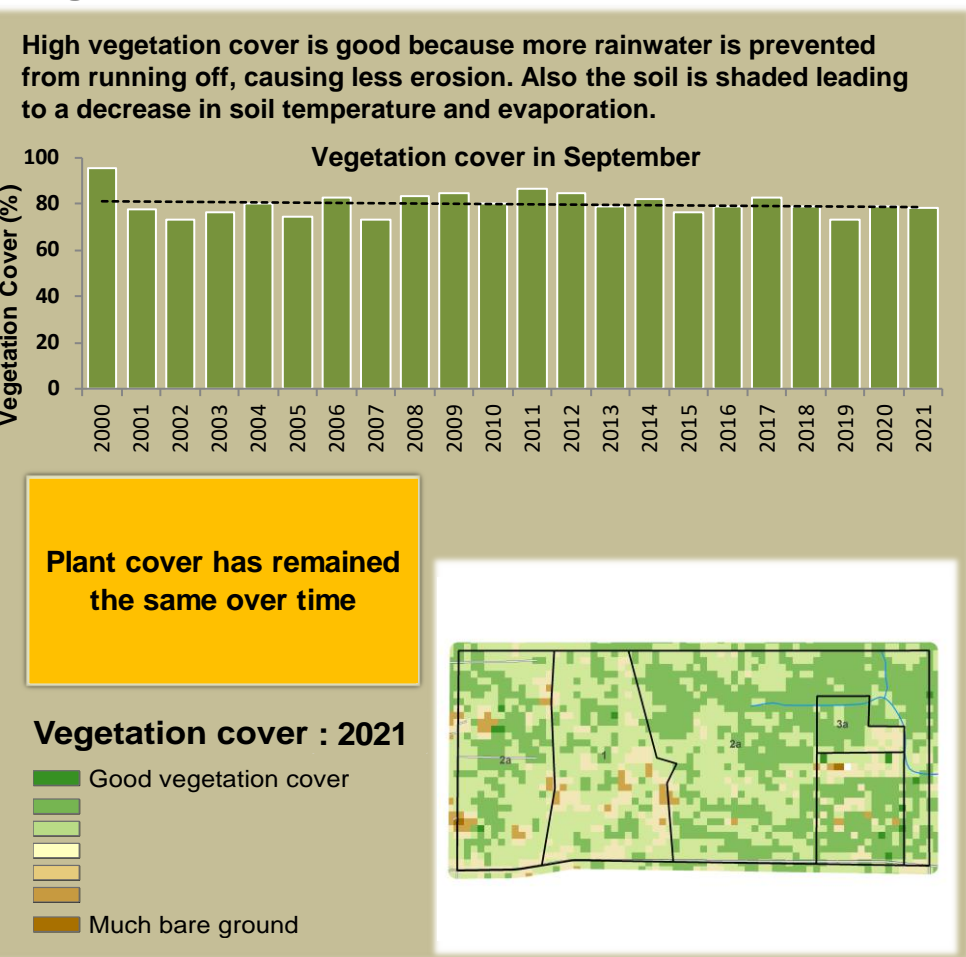

# Okongo Climate and Vegetation Report

Adapting in response to the current environmental conditions ...

## Seasonal trends in rainfall and vegetation (2021 / 2022 Season)

## Vegetation cover trend (2000 - 2021)

## Vegetation productivity (February to April) 2022