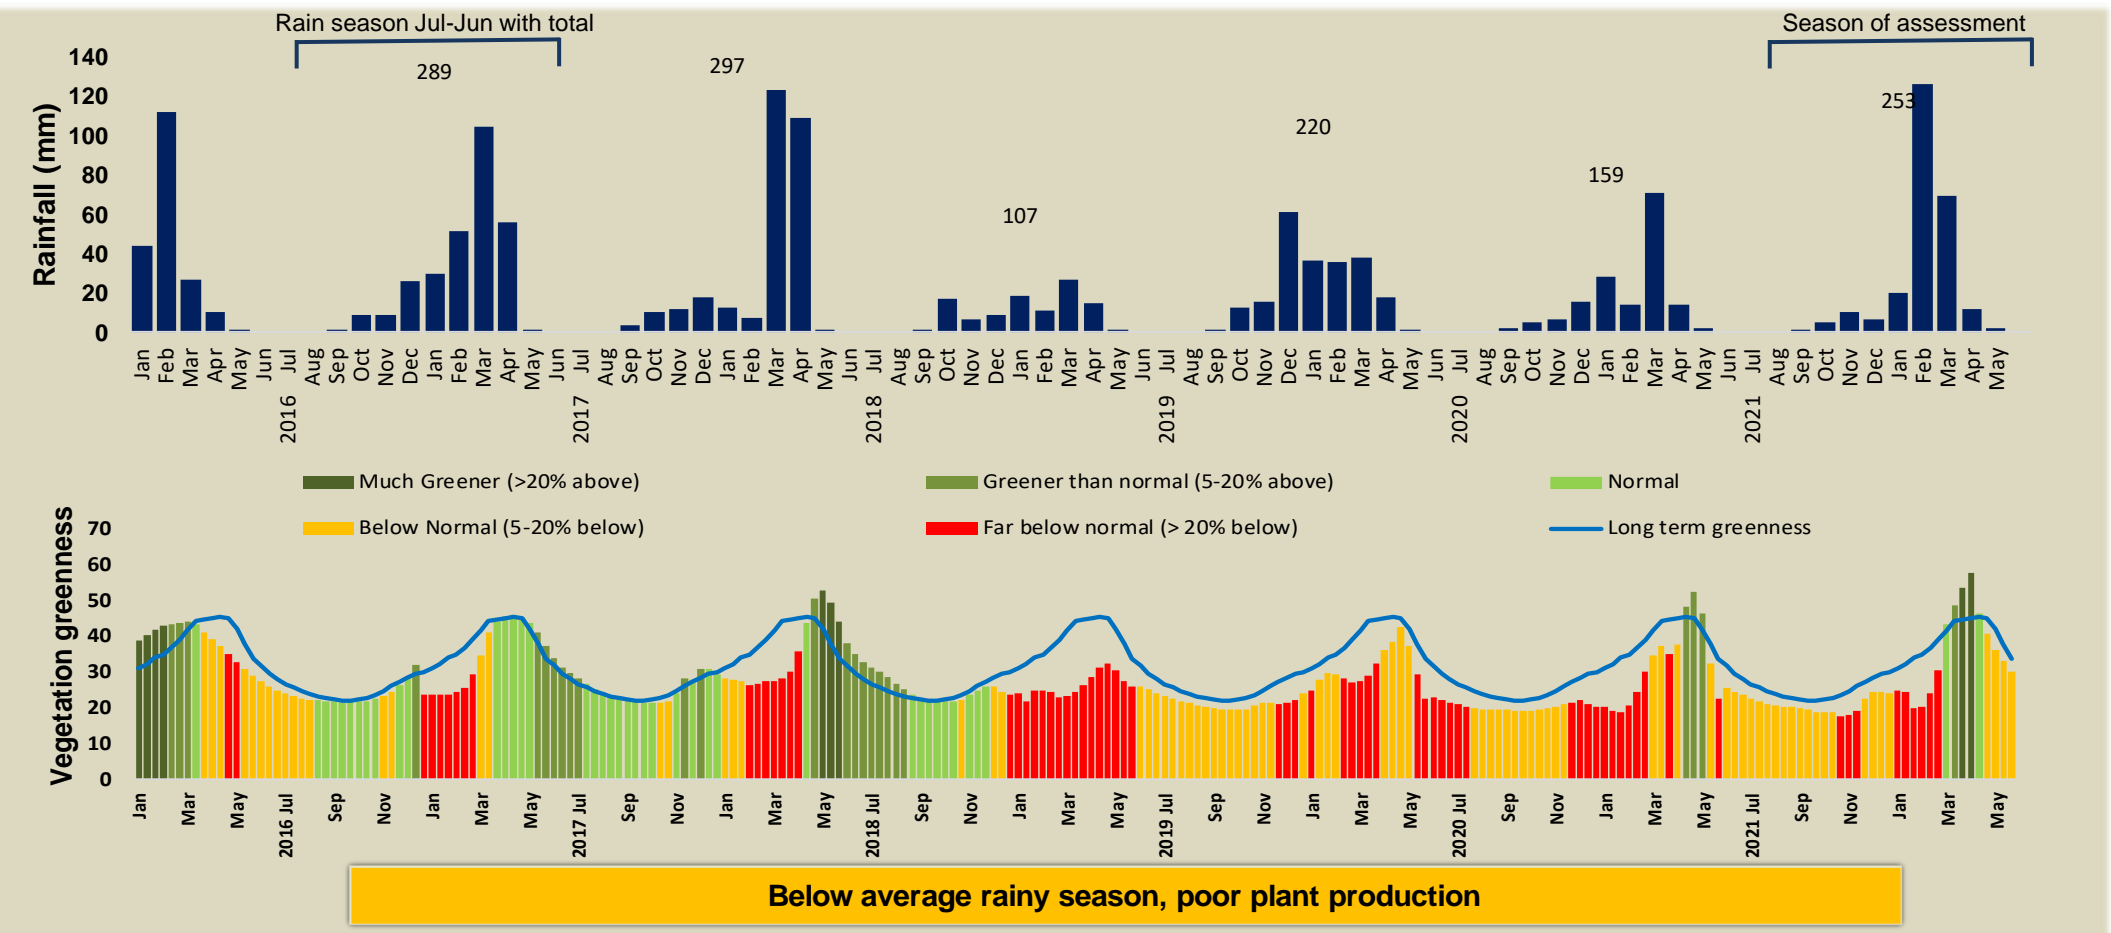

## Seasonal trends in rainfall and vegetation (2021 / 2022 Season)

## Vegetation cover trend (2000 - 2021)

## Vegetation productivity (February to April) 2022