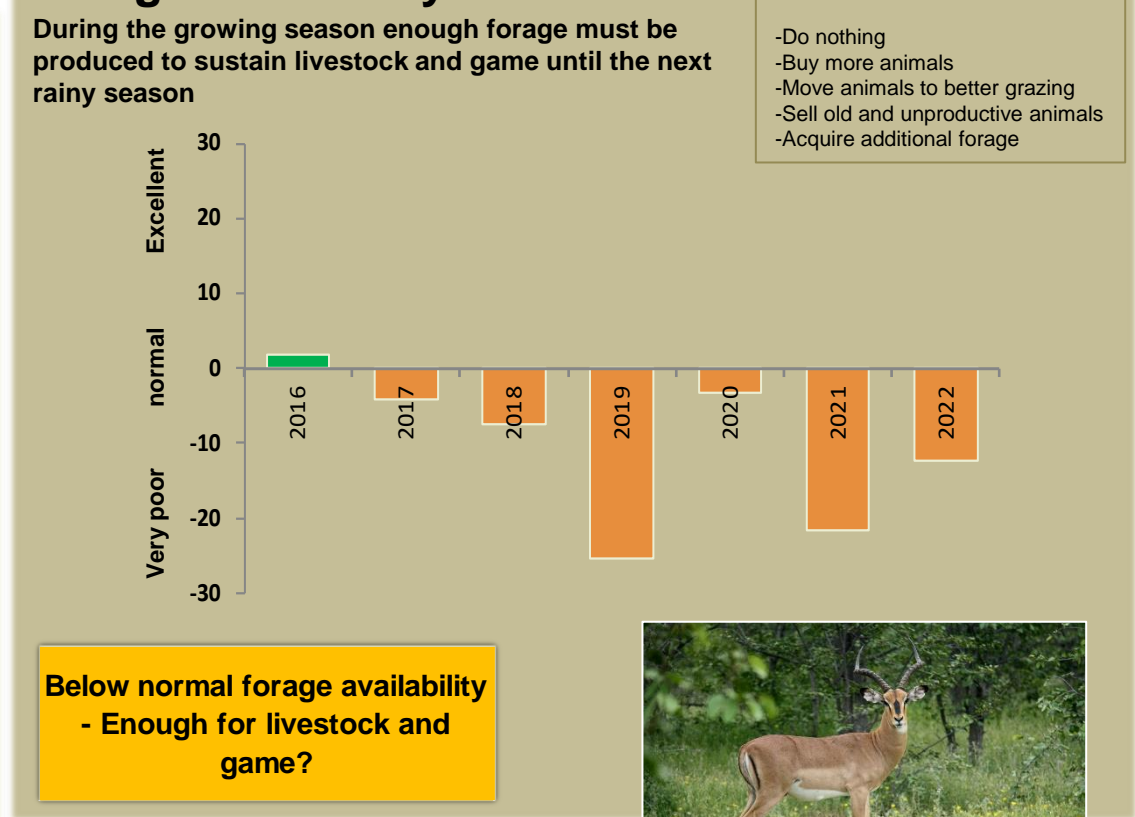

Adapting in response to the current environmental conditions ...

Seasonal trends in rainfall and vegetation (2021 / 2022 Season)

Vegetation cover trend (2000 - 2021)

Vegetation productivity (February to April) 2022

Fire management

Forage availability

Climate and vegetation patterns assist in our understanding of the status of wildlife and livestock in the conservancy for the effective management of these resources.