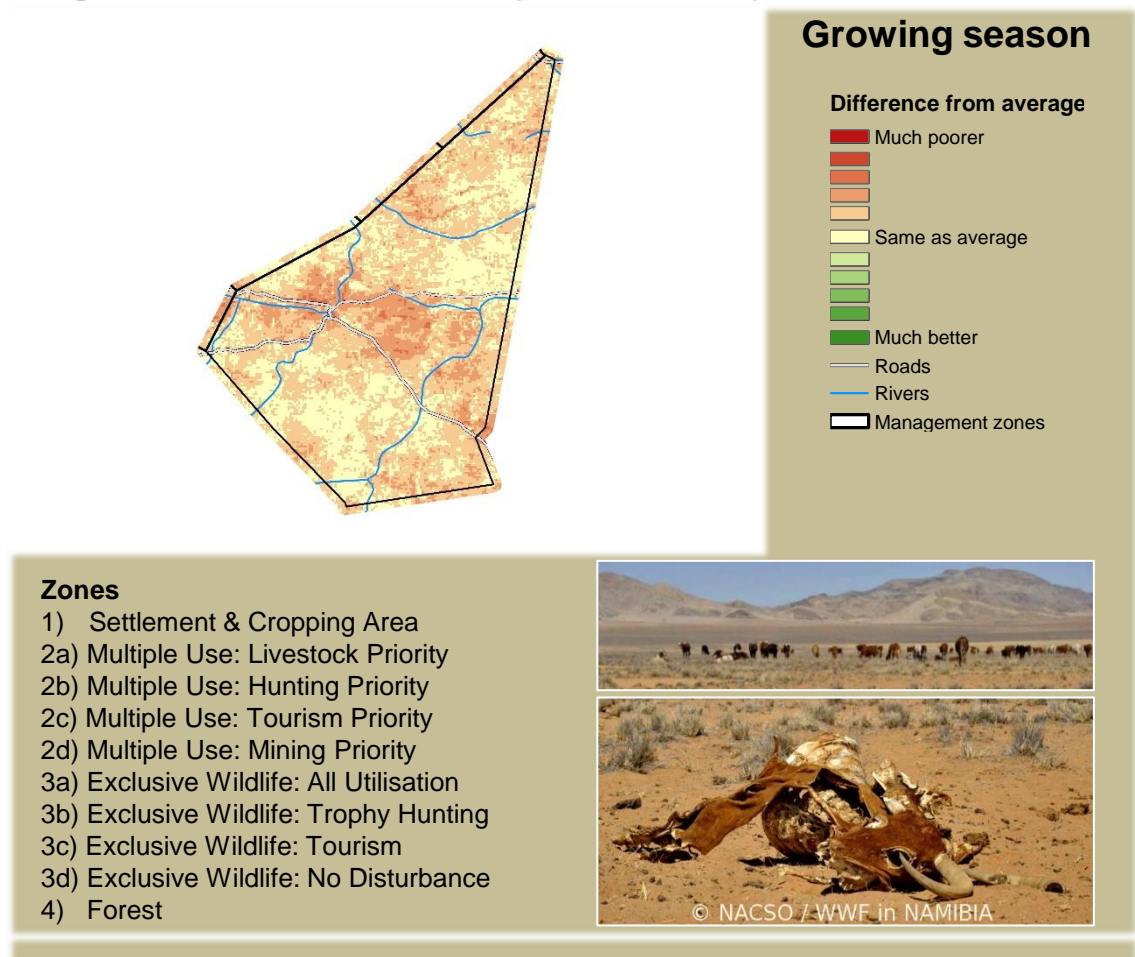

Adapting in response to the current environmental conditions ...

Seasonal trends in rainfall and vegetation (2021 / 2022 Season)

Vegetation cover trend (2000 - 2021)

Vegetation productivity (February to April) 2022

Fire management

Forage availability

Climate and vegetation patterns assist in our understanding of the status of wildlife and livestock in the conservancy for the effective management of these resources.