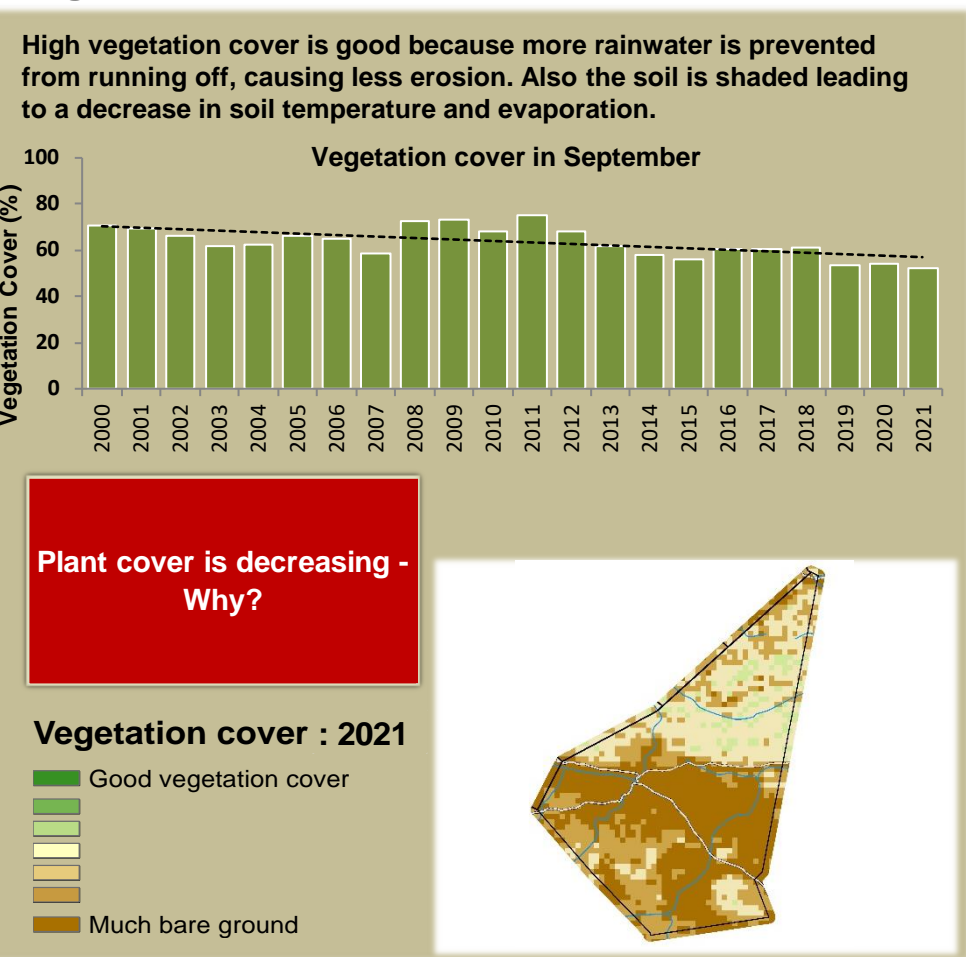

Adapting in response to the current environmental conditions ...

Seasonal trends in rainfall and vegetation (2021 / 2022 Season)

Vegetation cover trend (2000 - 2021)

Vegetation productivity (February to April) 2022

Fire management

Forage availability

Climate and vegetation patterns assist in our understanding of the status of wildlife and livestock in the conservancy for the effective management of these resources.