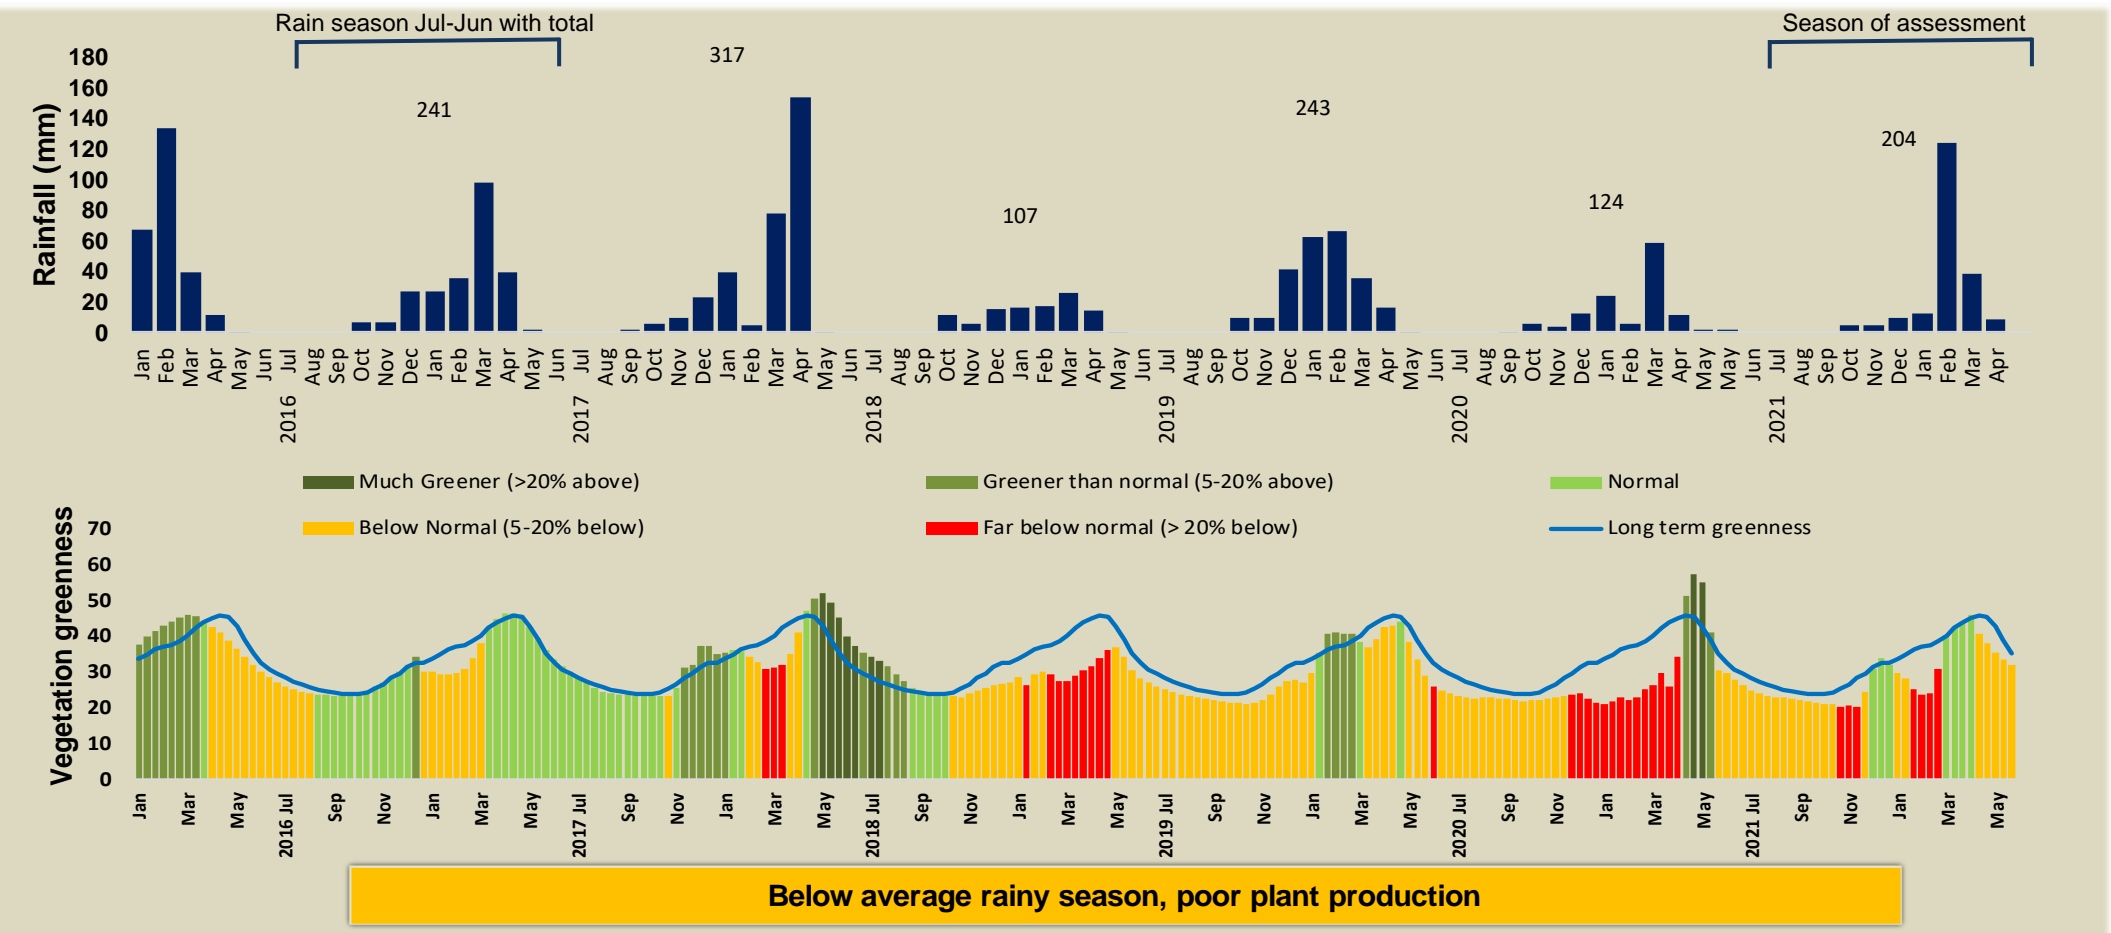

Adapting in response to the current environmental conditions ...

Seasonal trends in rainfall and vegetation (2021 / 2022 Season)

Vegetation cover trend (2000 - 2021)

Vegetation productivity (February to April) 2022

Fire management

Forage availability

Climate and vegetation patterns assist in our understanding of the status of wildlife and livestock in the conservancy for the effective management of these resources.