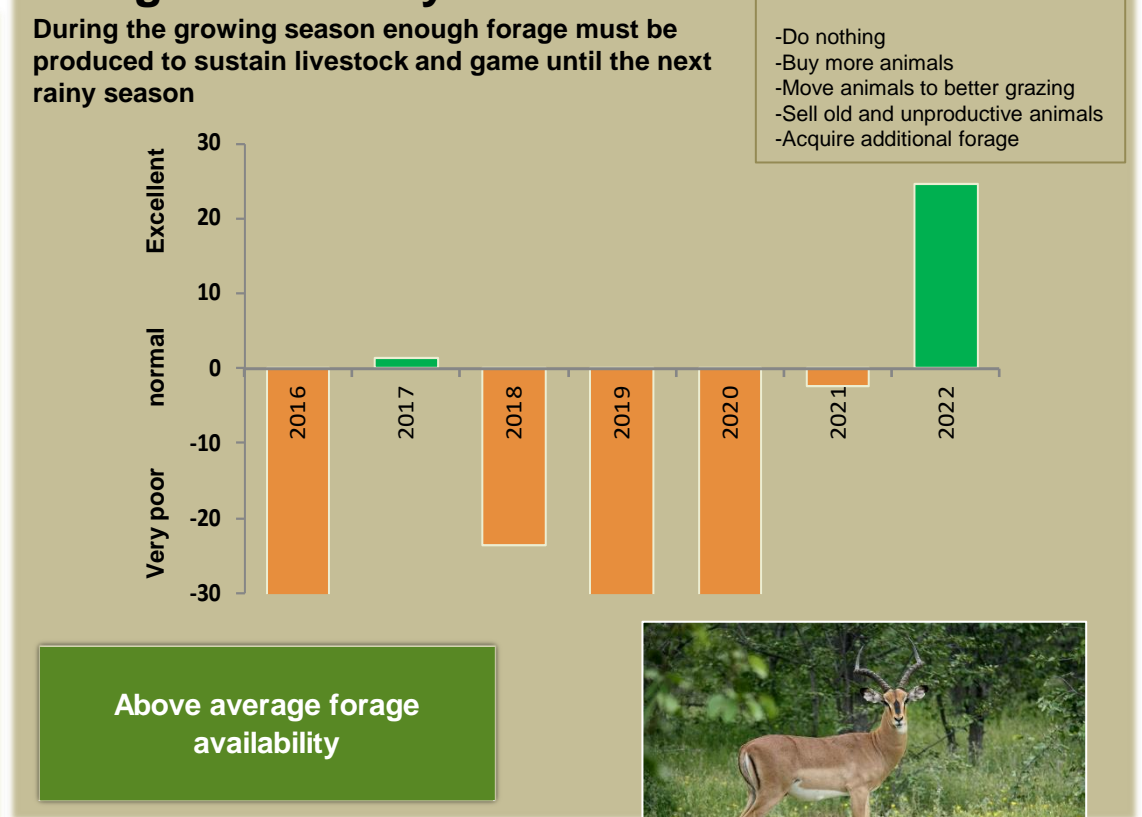

Adapting in response to the current environmental conditions ...

Seasonal trends in rainfall and vegetation (2021 / 2022 Season)

Vegetation cover trend (2000 - 2021)

Vegetation productivity (February to April) 2022

Fire management

Forage availability

Climate and vegetation patterns assist in our understanding of the status of wildlife and livestock in the conservancy for the effective management of these resources.