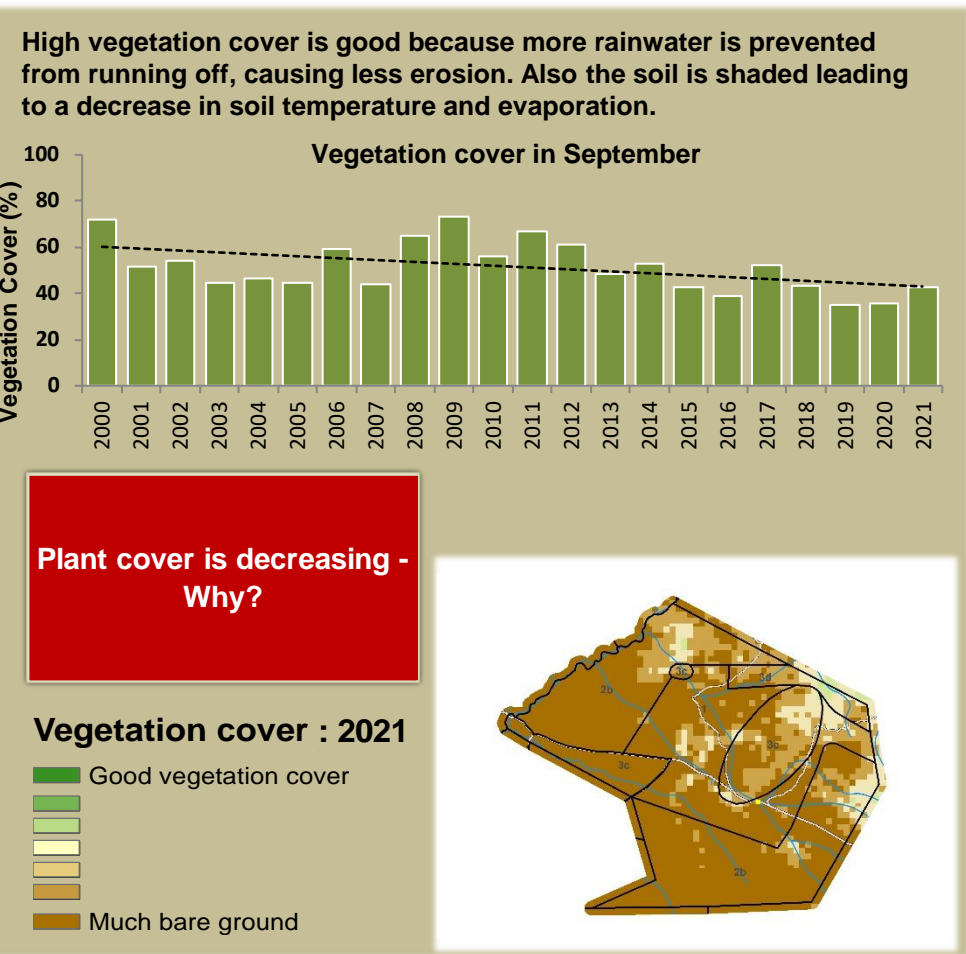

Adapting in response to the current environmental conditions ...

Seasonal trends in rainfall and vegetation (2021 / 2022 Season)

Vegetation cover trend (2000 - 2021)

Vegetation productivity (February to April) 2022

Fire management

Forage availability

Climate and vegetation patterns assist in our understanding of the status of wildlife and livestock in the conservancy for the effective management of these resources.