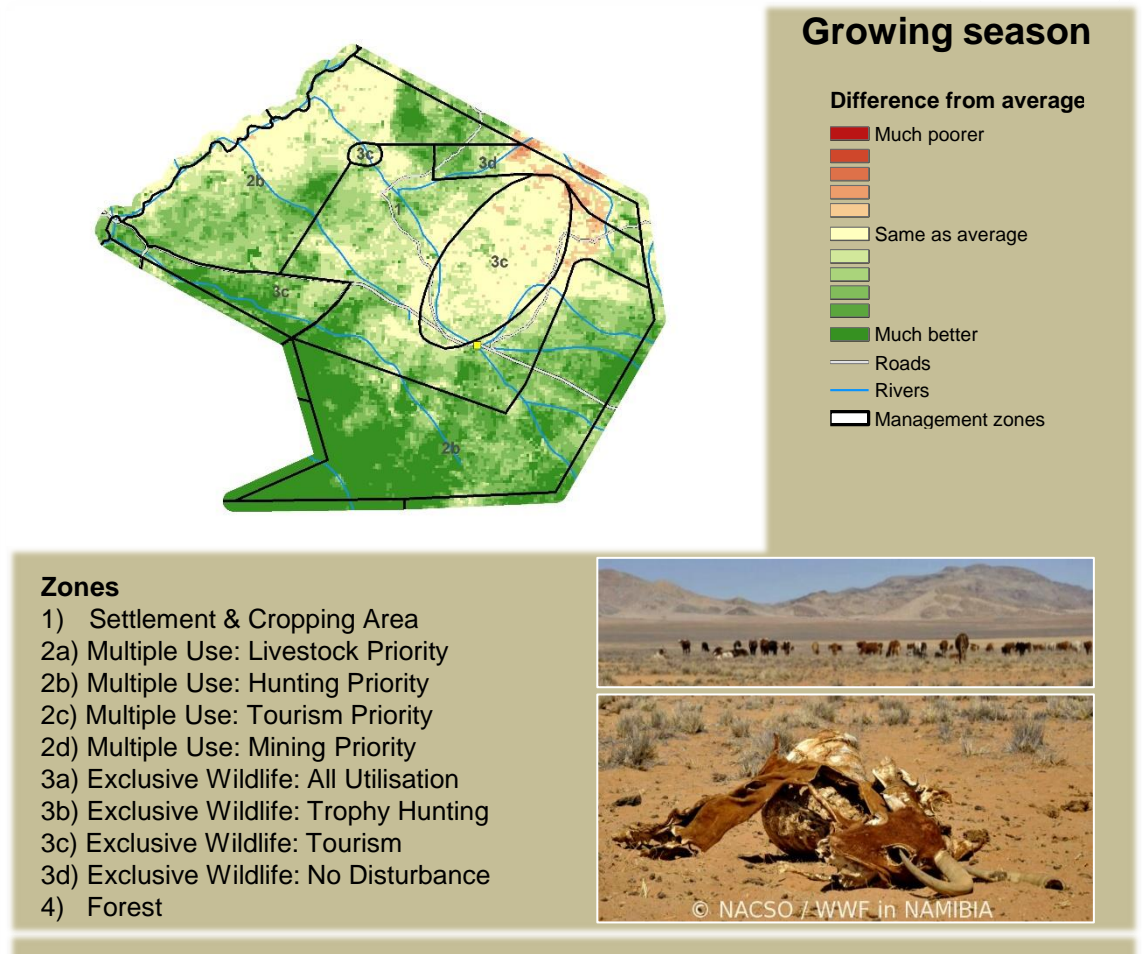

Adapting in response to the current environmental conditions ...

Seasonal trends in rainfall and vegetation (2021 / 2022 Season)

Vegetation cover trend (2000 - 2021)

Vegetation productivity (February to April) 2022

Fire management

Forage availability

Climate and vegetation patterns assist in our understanding of the status of wildlife and livestock in the conservancy for the effective management of these resources.