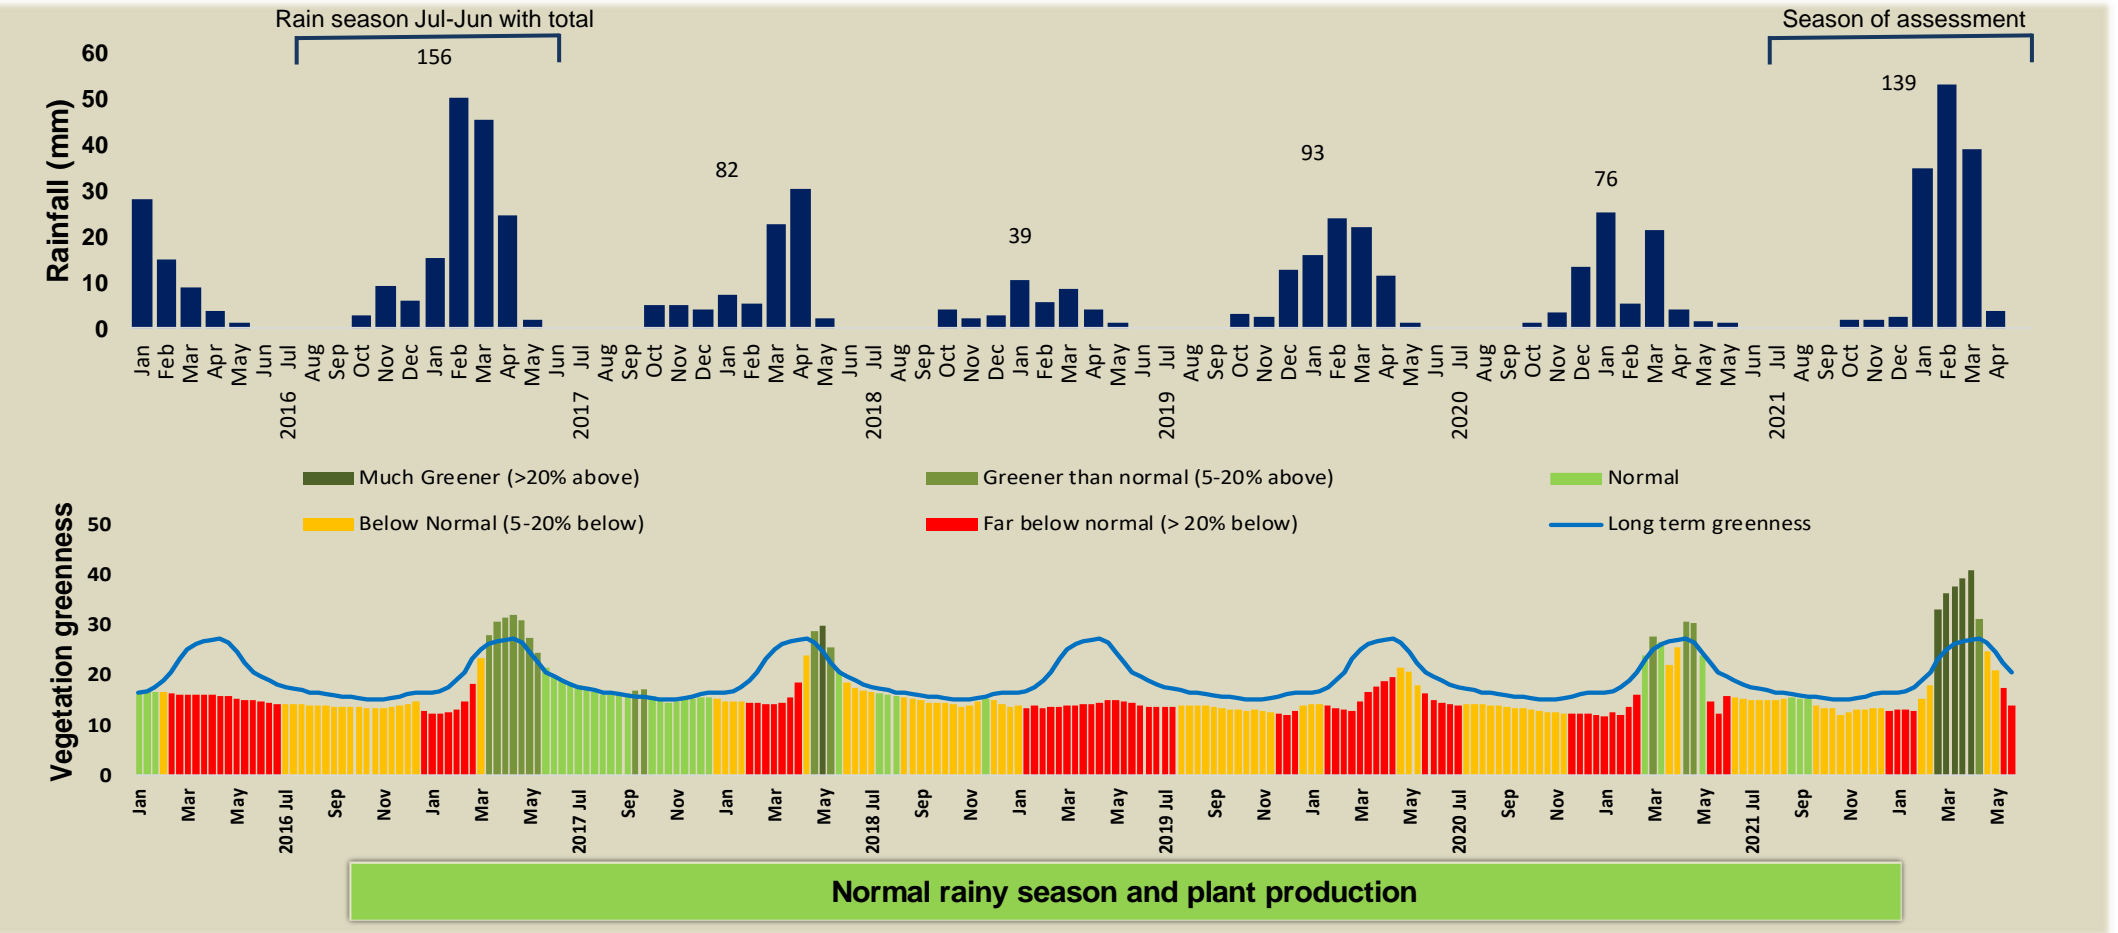

Adapting in response to the current environmental conditions ...

Seasonal trends in rainfall and vegetation (2021 / 2022 Season)

Vegetation cover trend (2000 - 2021)

Vegetation productivity (February to April) 2022

Fire management

Forage availability

Climate and vegetation patterns assist in our understanding of the status of wildlife and livestock in the conservancy for the effective management of these resources.