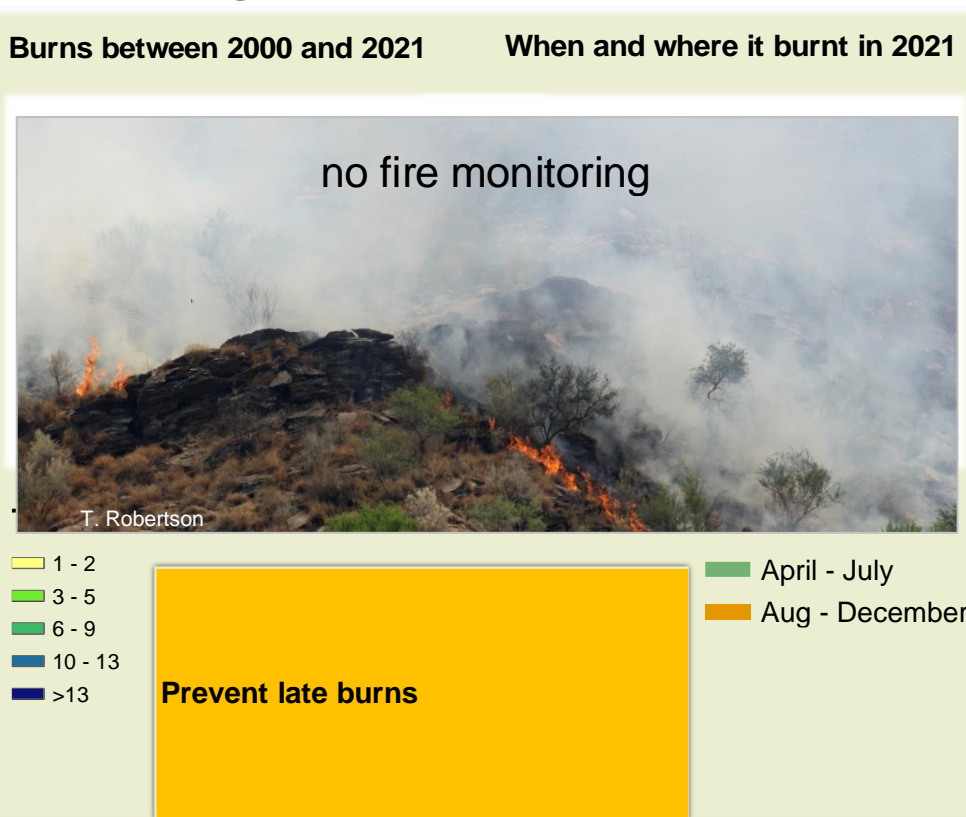

Adapting in response to the current environmental conditions ...

Seasonal trends in rainfall and vegetation (2021 / 2022 Season)

Vegetation cover trend (2000 - 2021)

Vegetation productivity (February to April) 2022

Fire management

Forage availability

Climate and vegetation patterns assist in our understanding of the status of wildlife and livestock in the conservancy for the effective management of these resources.