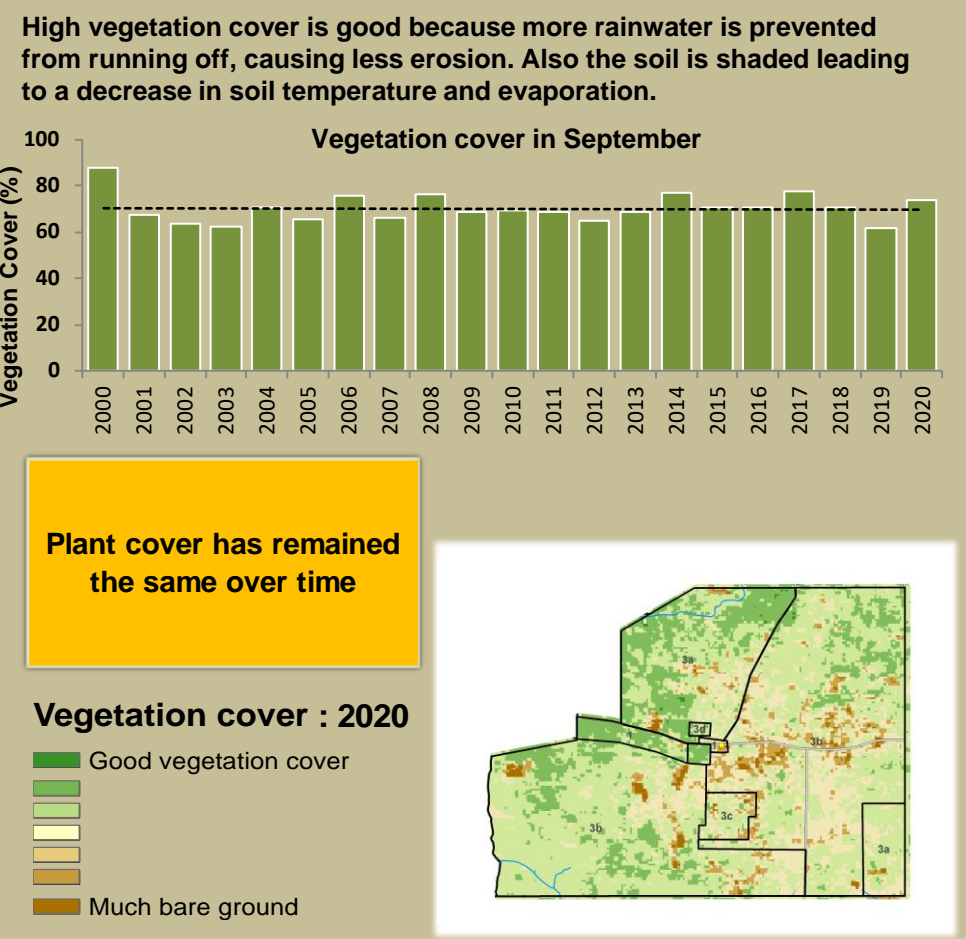

Nyae Nyae Climate and Vegetation Report

Adapting in response to the current environmental conditions ...

Seasonal trends in rainfall and vegetation (2020 / 2021 Season)

Vegetation cover trend (2000 - 2020)

Vegetation productivity (February to April) 2021

Fire management

Forage availability

Climate and vegetation patterns assist in our understanding of the status of wildlife and livestock in the conservancy for the effective management of these resources.