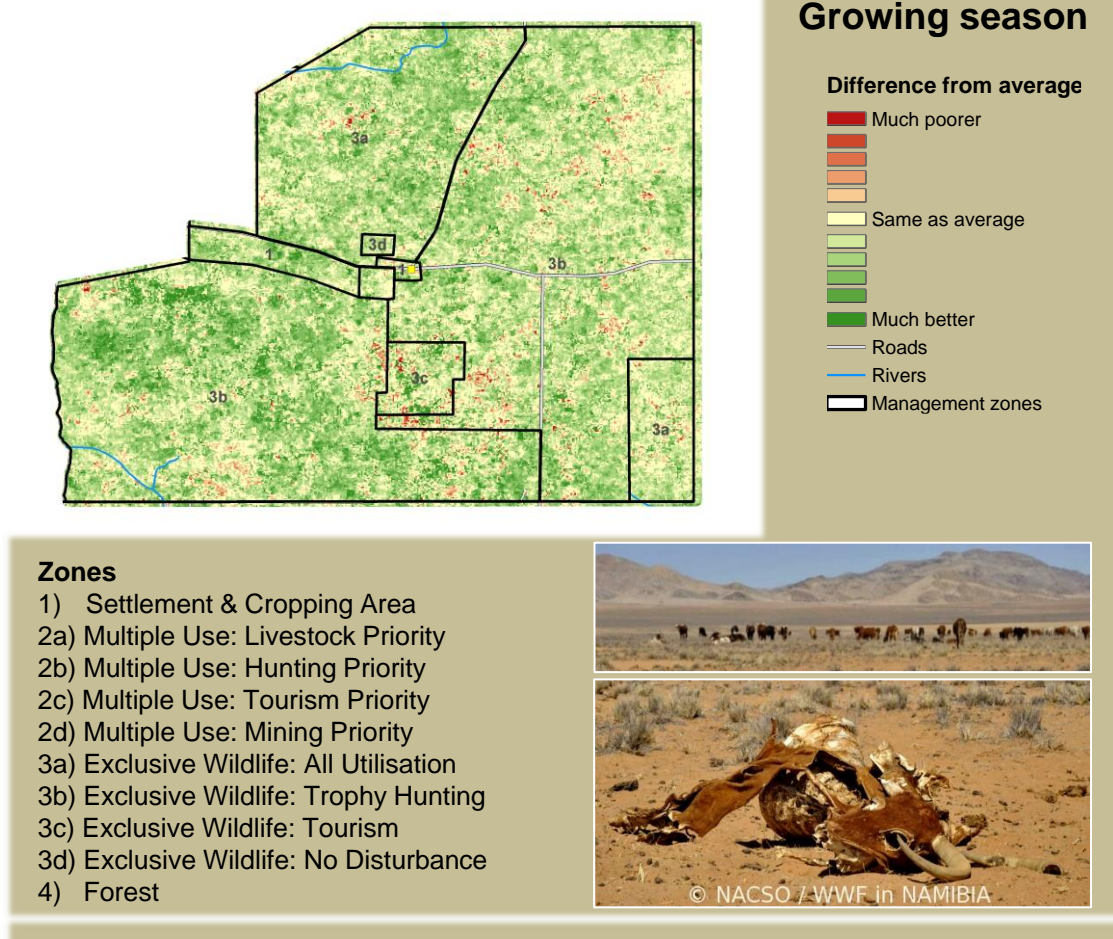

Nyae Nyae Climate and Vegetation Report

Adapting in response to the current environmental conditions ...

Seasonal trends in rainfall and vegetation (2020 / 2021 Season)

Vegetation cover trend (2000 - 2020)

Vegetation productivity (February to April) 2021

Fire management

Forage availability

Climate and vegetation patterns assist in our understanding of the status of wildlife and livestock in the conservancy for the effective management of these resources.