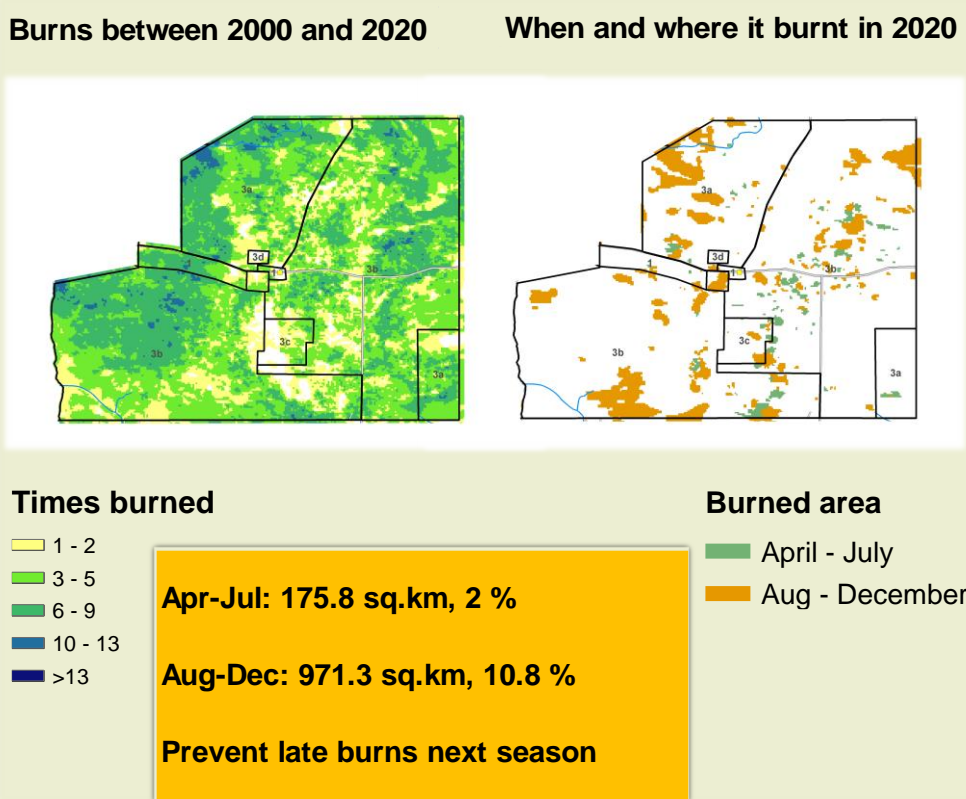

Nyae Nyae Climate and Vegetation Report

Adapting in response to the current environmental conditions ...

Seasonal trends in rainfall and vegetation (2020 / 2021 Season)

Vegetation cover trend (2000 - 2020)

Vegetation productivity (February to April) 2021

Fire management

Forage availability

Climate and vegetation patterns assist in our understanding of the status of wildlife and livestock in the conservancy for the effective management of these resources.