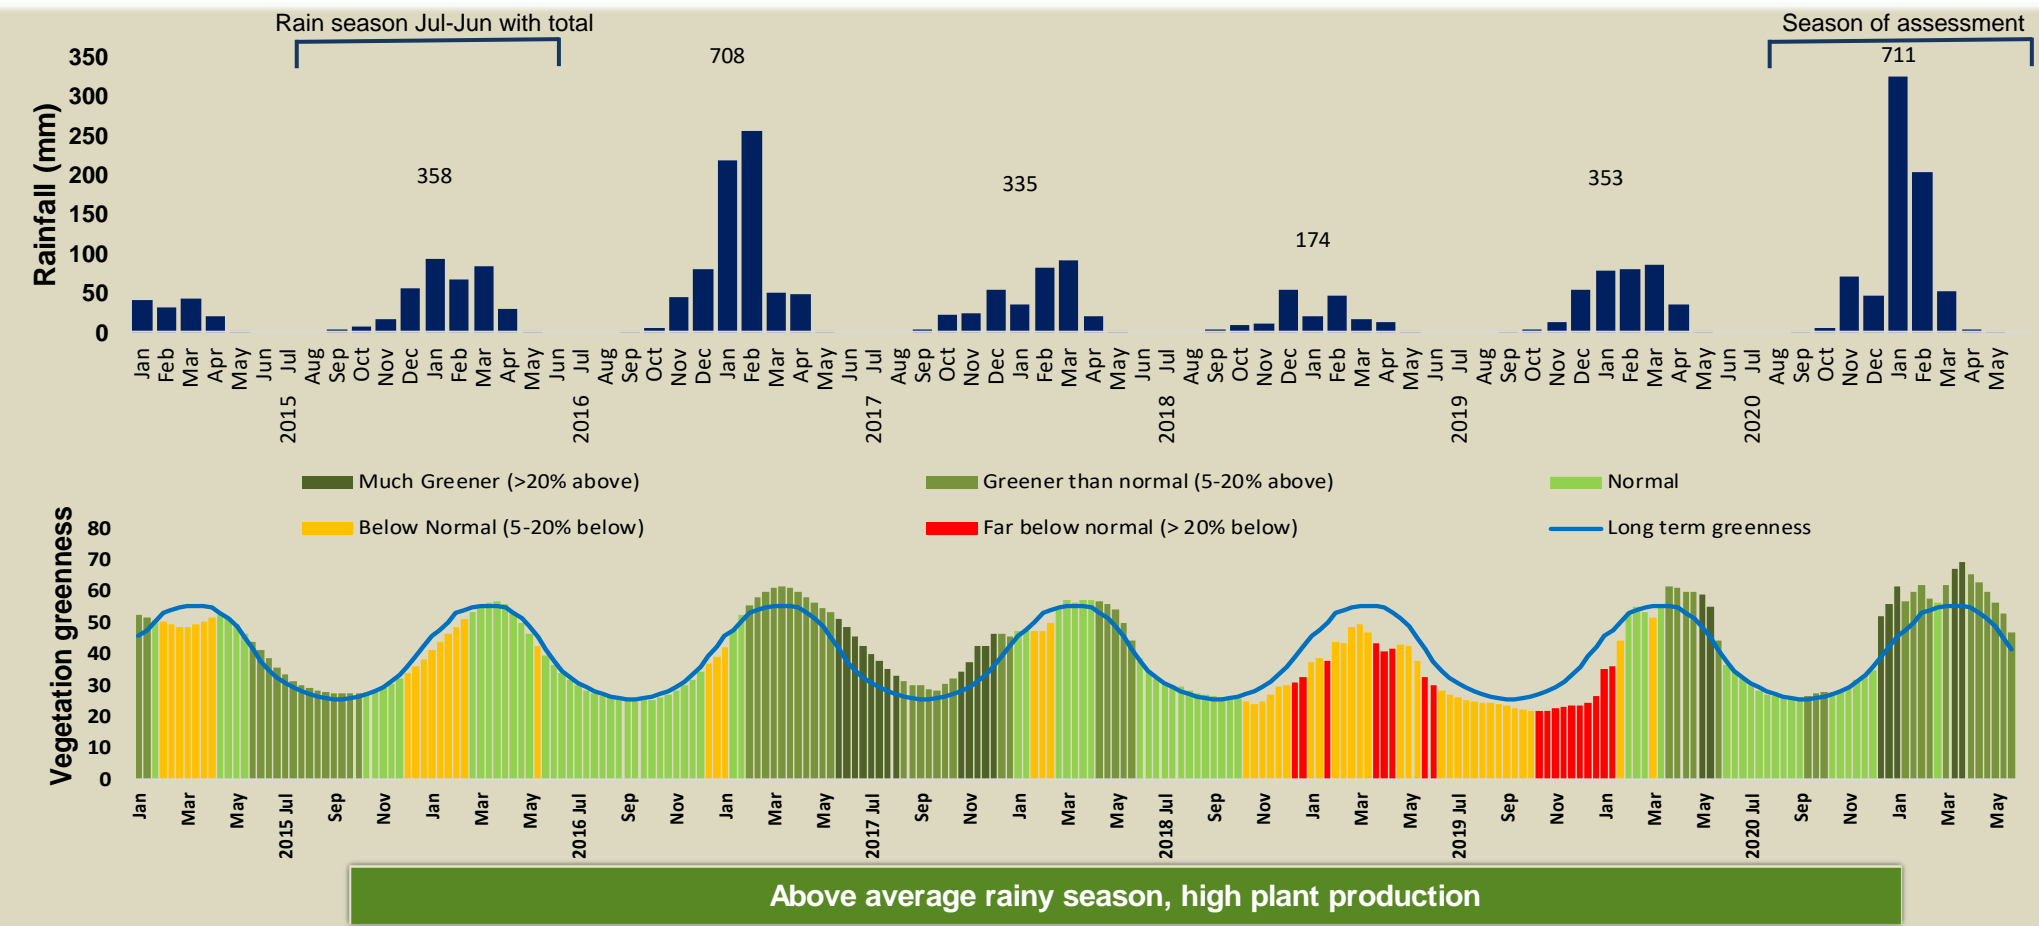

Nyae Nyae Climate and Vegetation Report

Adapting in response to the current environmental conditions ...

Seasonal trends in rainfall and vegetation (2020 / 2021 Season)

Vegetation cover trend (2000 - 2020)

Vegetation productivity (February to April) 2021

Fire management

Forage availability

Climate and vegetation patterns assist in our understanding of the status of wildlife and livestock in the conservancy for the effective management of these resources.