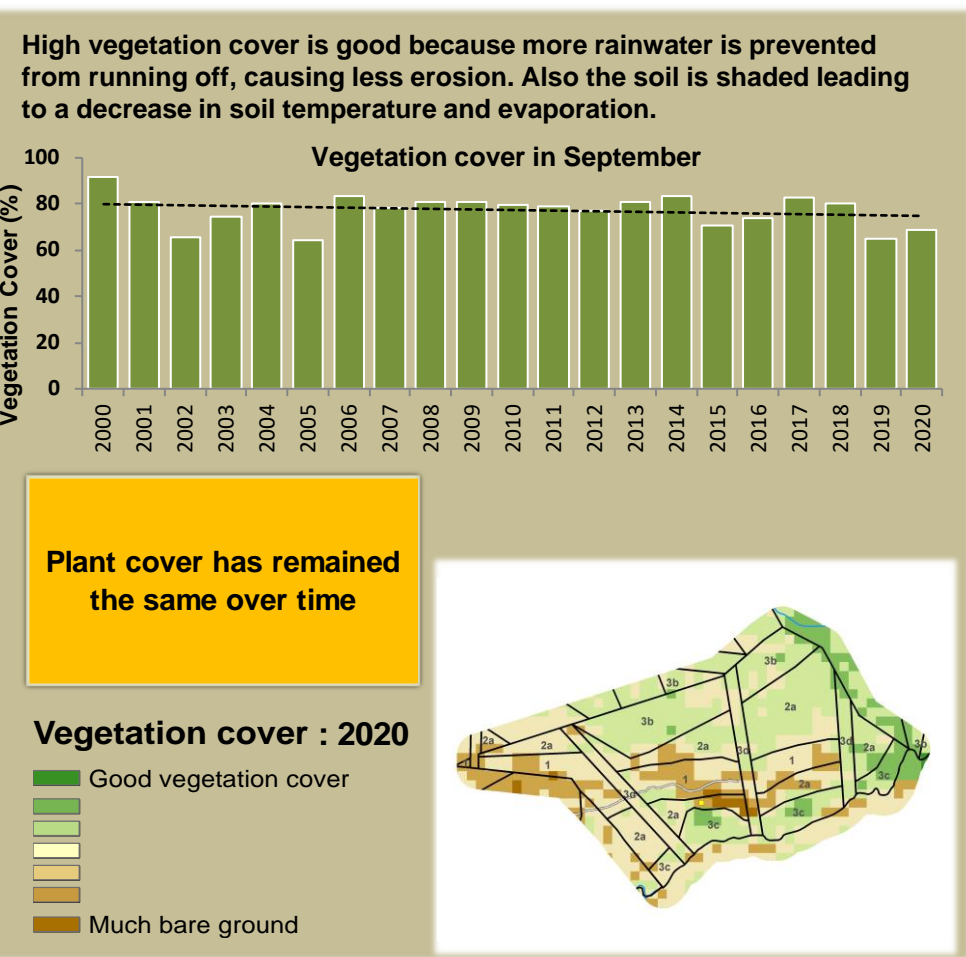

# Nakabolelwa Climate and Vegetation Report

Adapting in response to the current environmental conditions ...

## Seasonal trends in rainfall and vegetation (2020 / 2021 Season)

## Vegetation cover trend (2000 - 2020)

## Vegetation productivity (February to April) 2021