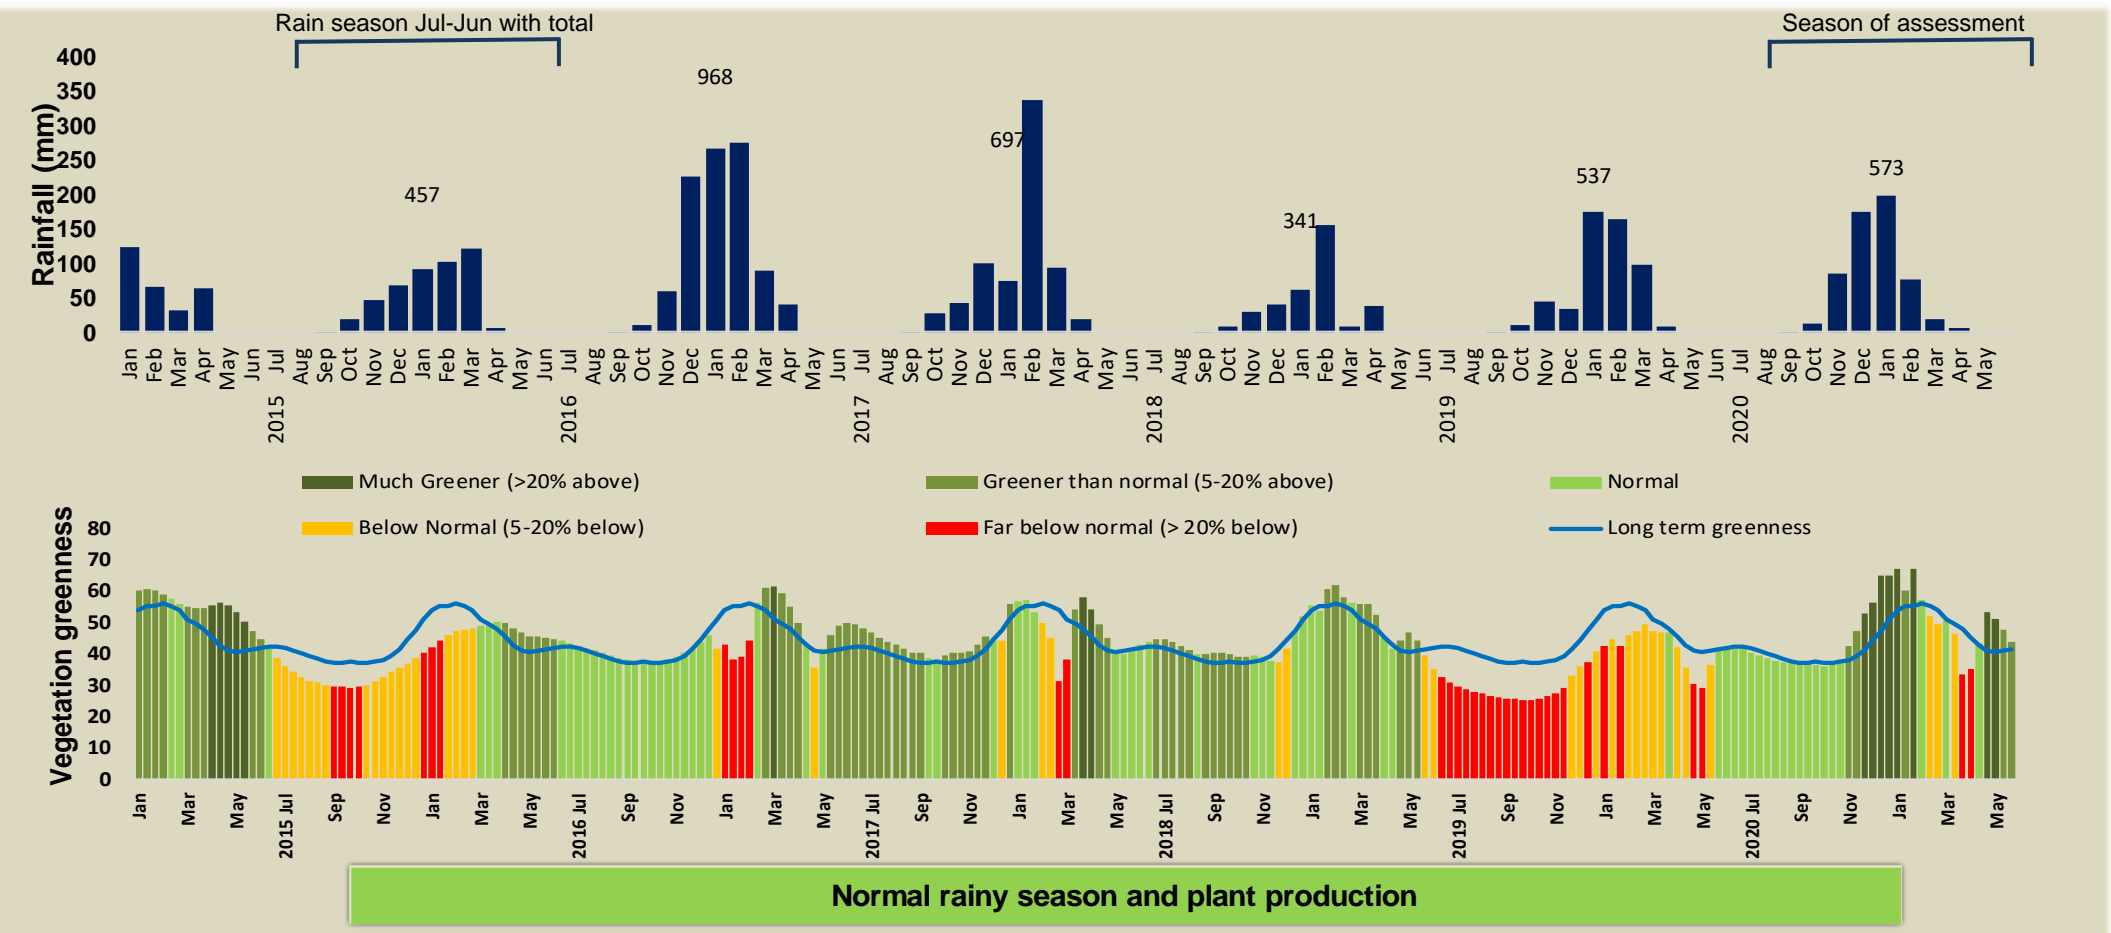

# Nakabolelwa Climate and Vegetation Report

Adapting in response to the current environmental conditions ...

## Seasonal trends in rainfall and vegetation (2020 / 2021 Season)

## Vegetation cover trend (2000 - 2020)

## Vegetation productivity (February to April) 2021