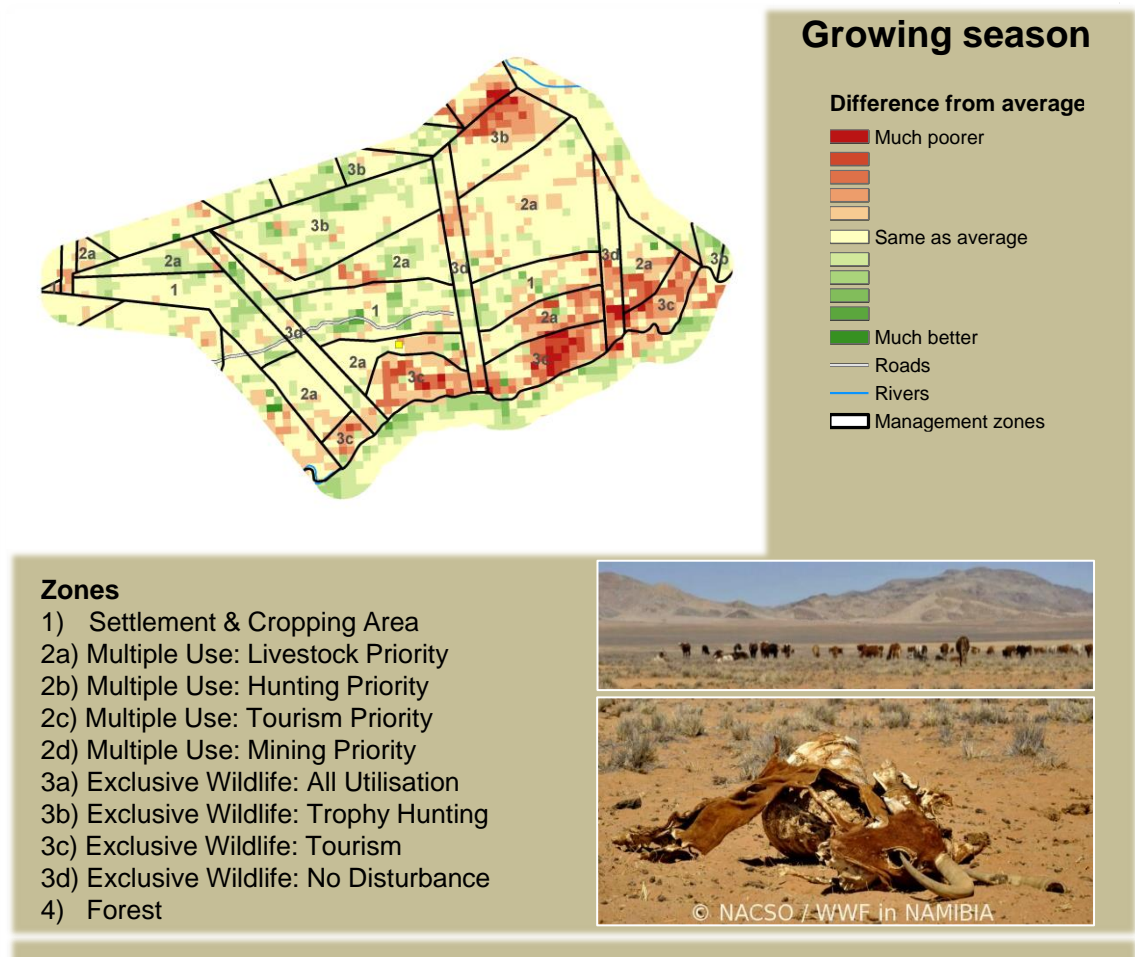

# Nakabolelwa Climate and Vegetation Report

Adapting in response to the current environmental conditions ...

## Seasonal trends in rainfall and vegetation (2020 / 2021 Season)

## Vegetation cover trend (2000 - 2020)

## Vegetation productivity (February to April) 2021