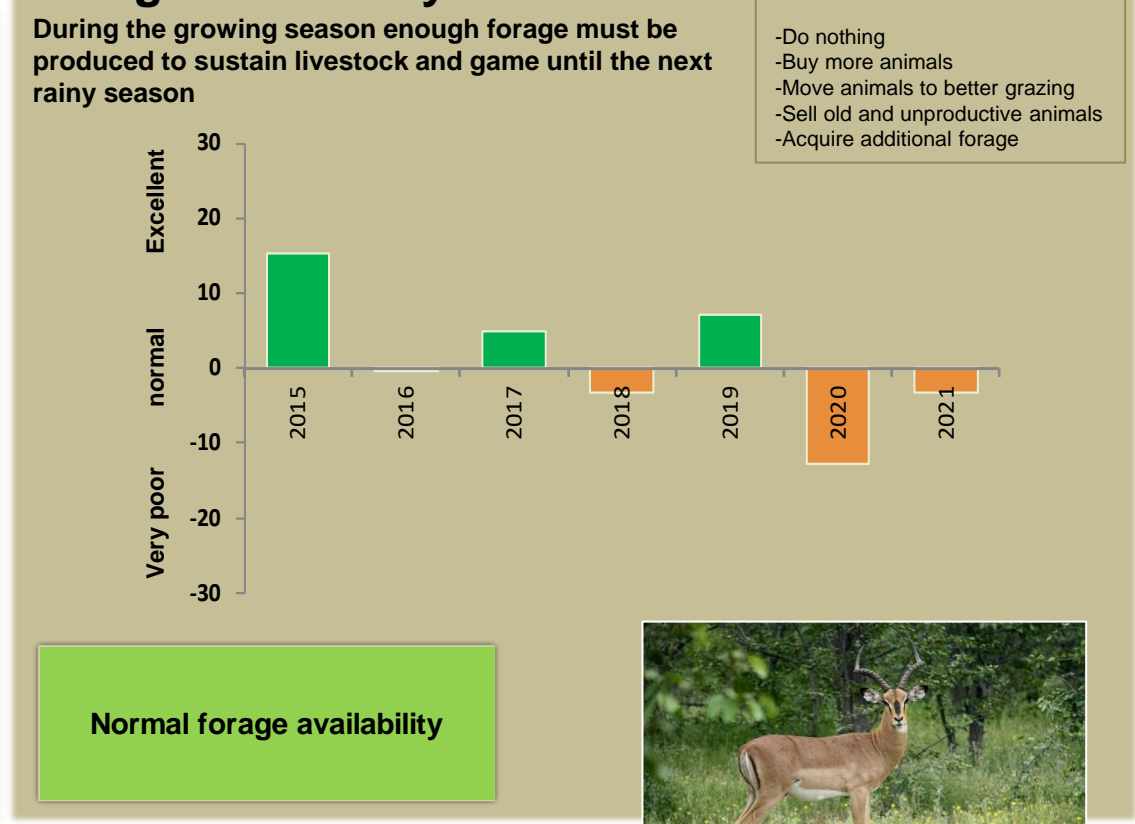

Forage availability

Climate and vegetation patterns assist in our understanding of the status of wildlife and livestock in the conservancy for the effective management of these resources.