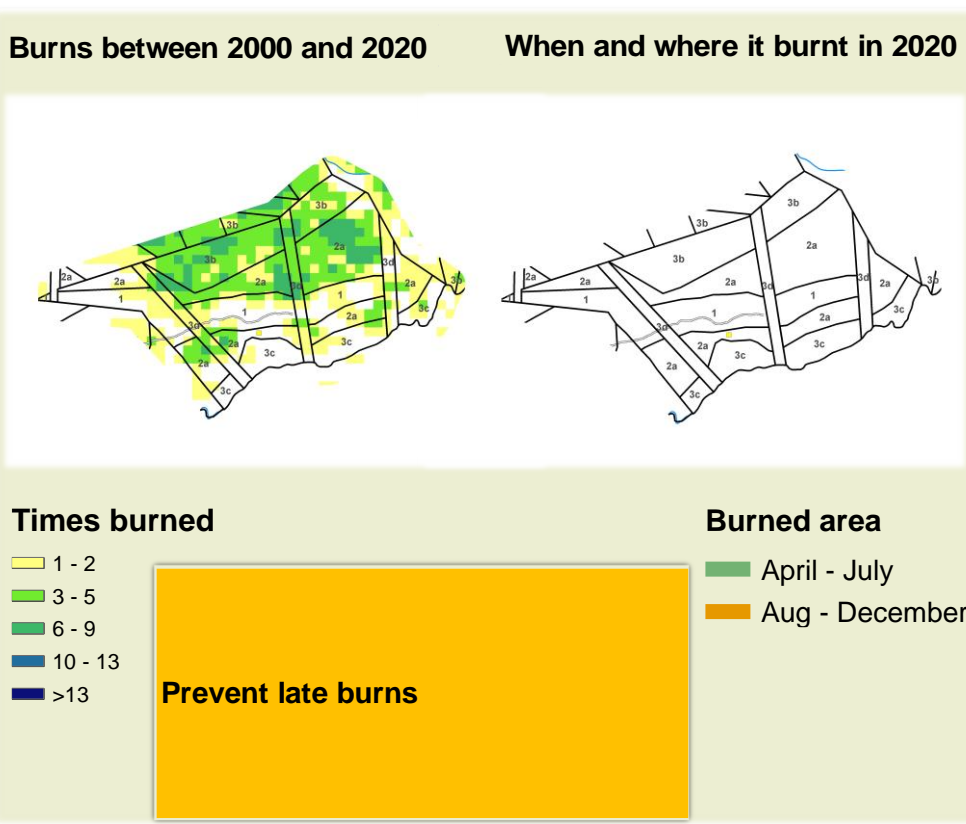

Fire management