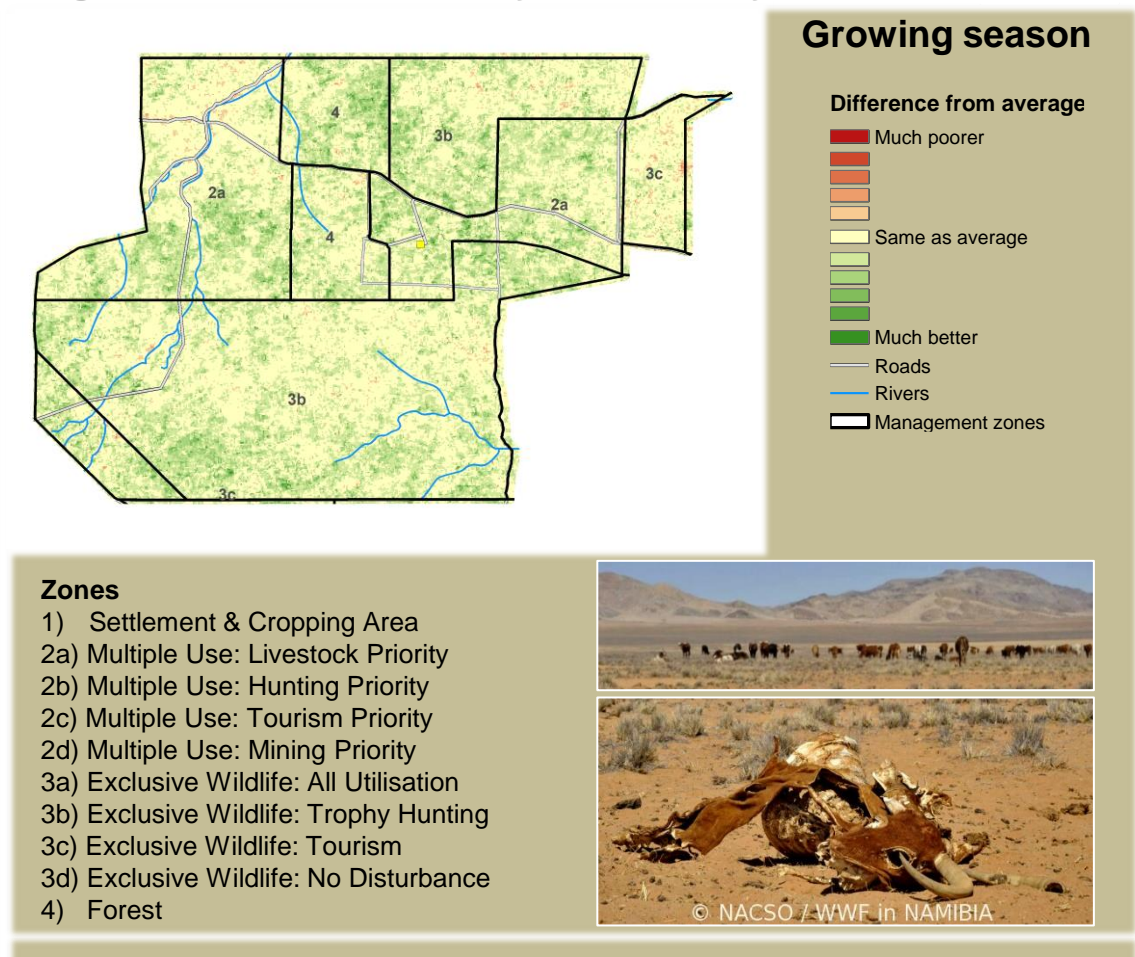

Adapting in response to the current environmental conditions ...

Seasonal trends in rainfall and vegetation (2021 / 2022 Season)

Vegetation cover trend (2000 - 2021)

Vegetation productivity (February to April) 2022

Fire management

Forage availability

Climate and vegetation patterns assist in our understanding of the status of wildlife and livestock in the conservancy for the effective management of these resources.