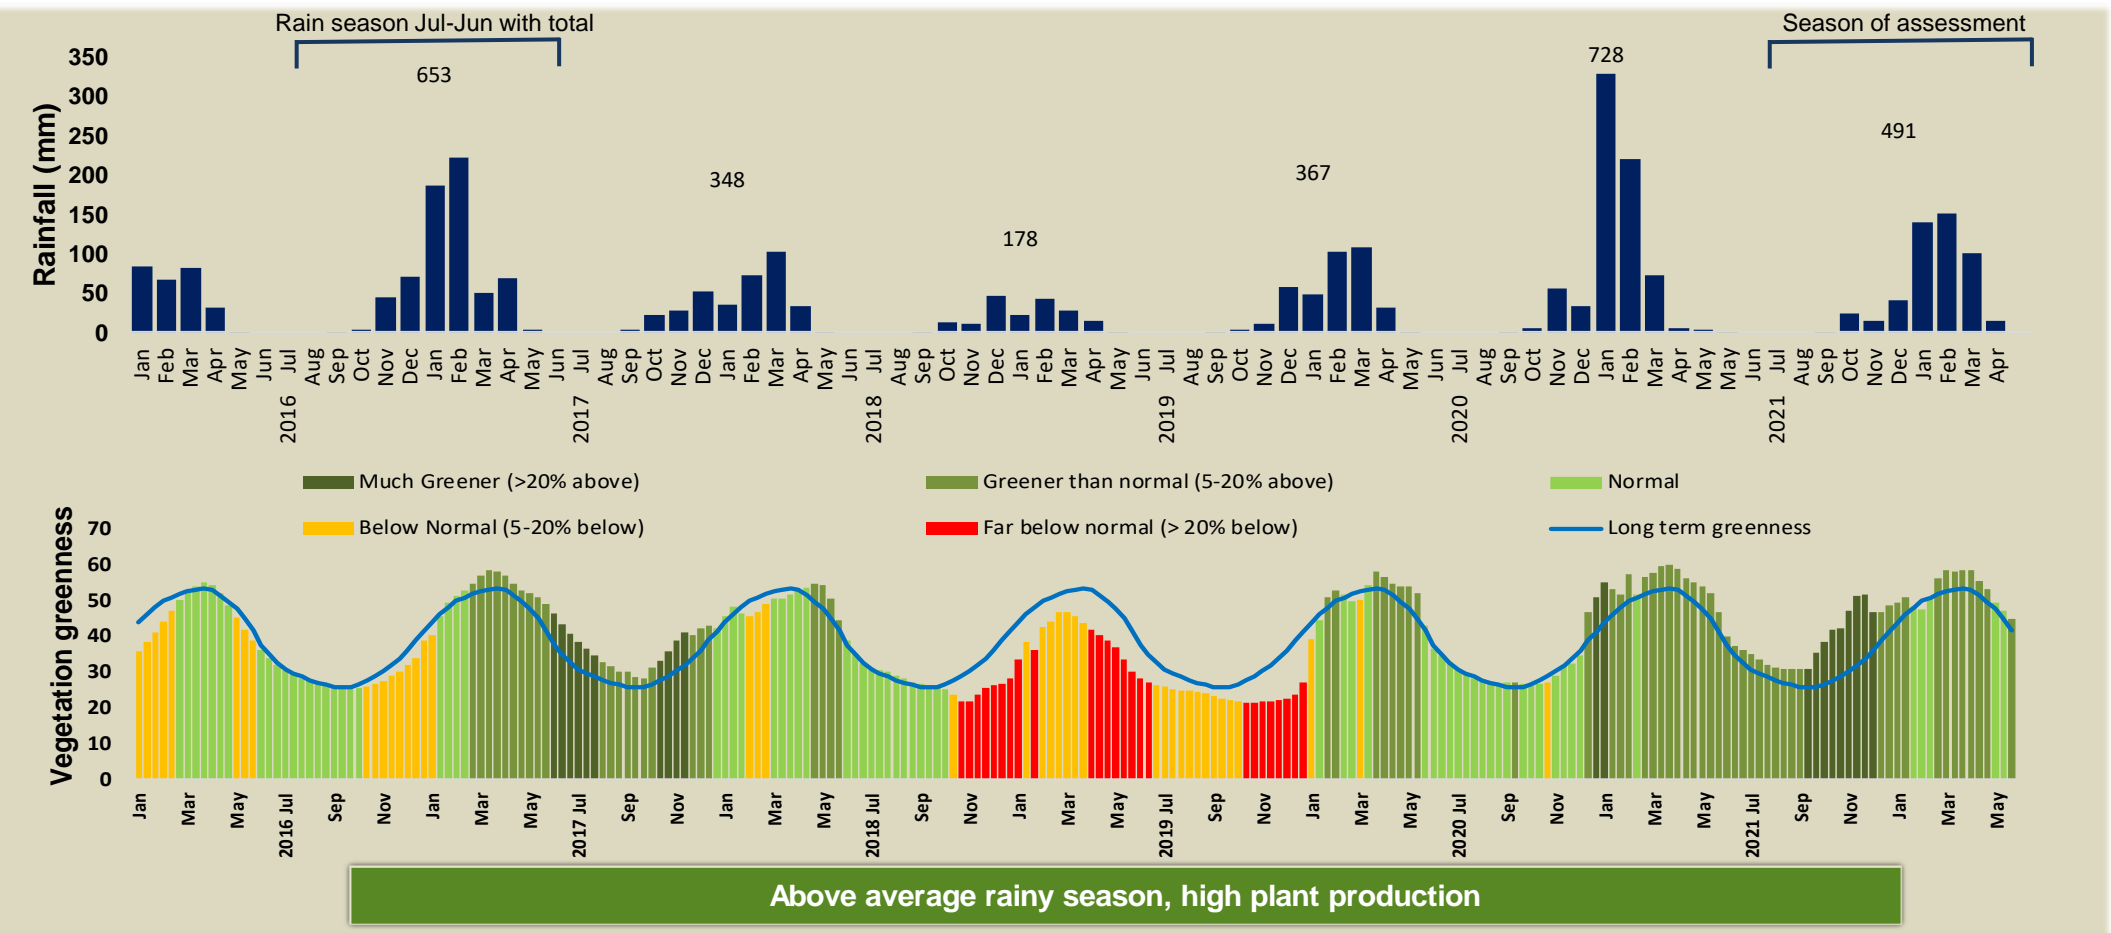

Adapting in response to the current environmental conditions ...

Seasonal trends in rainfall and vegetation (2021 / 2022 Season)

Vegetation cover trend (2000 - 2021)

Vegetation productivity (February to April) 2022

Fire management

Forage availability

Climate and vegetation patterns assist in our understanding of the status of wildlife and livestock in the conservancy for the effective management of these resources.