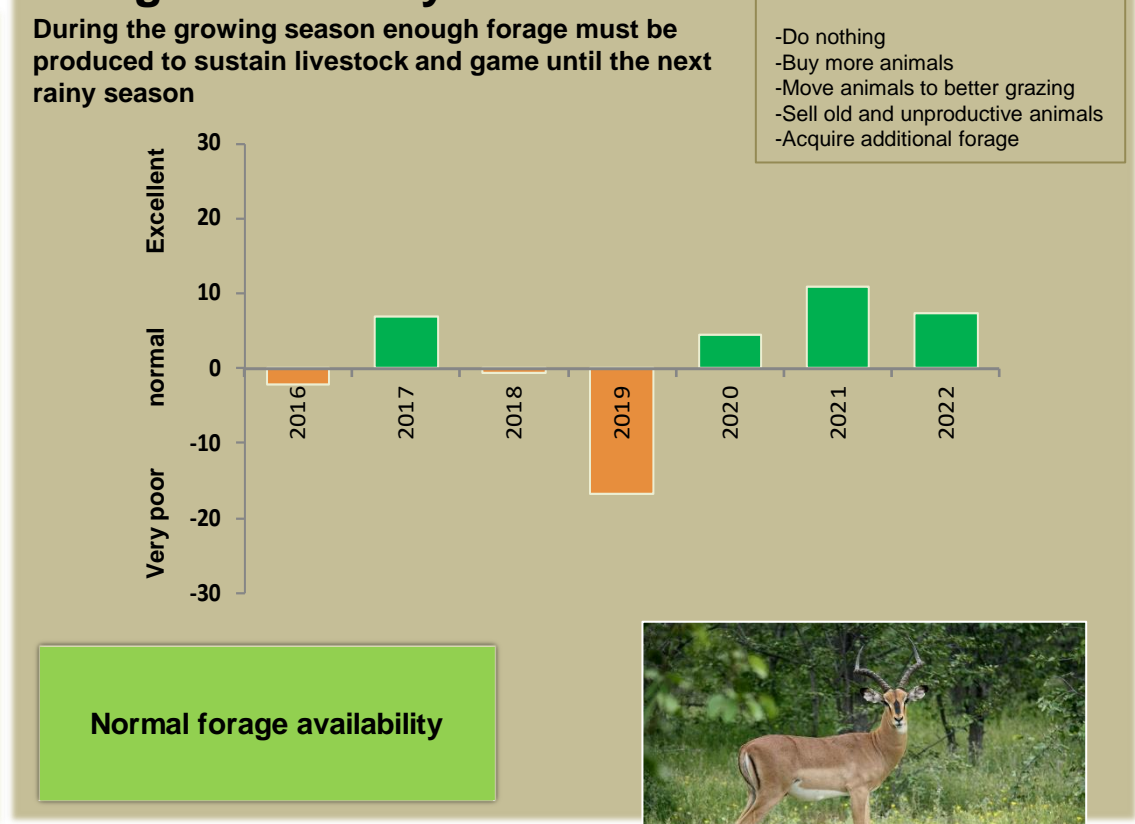

Adapting in response to the current environmental conditions ...

Seasonal trends in rainfall and vegetation (2021 / 2022 Season)

Vegetation cover trend (2000 - 2021)

Vegetation productivity (February to April) 2022

Fire management

Forage availability

Climate and vegetation patterns assist in our understanding of the status of wildlife and livestock in the conservancy for the effective management of these resources.