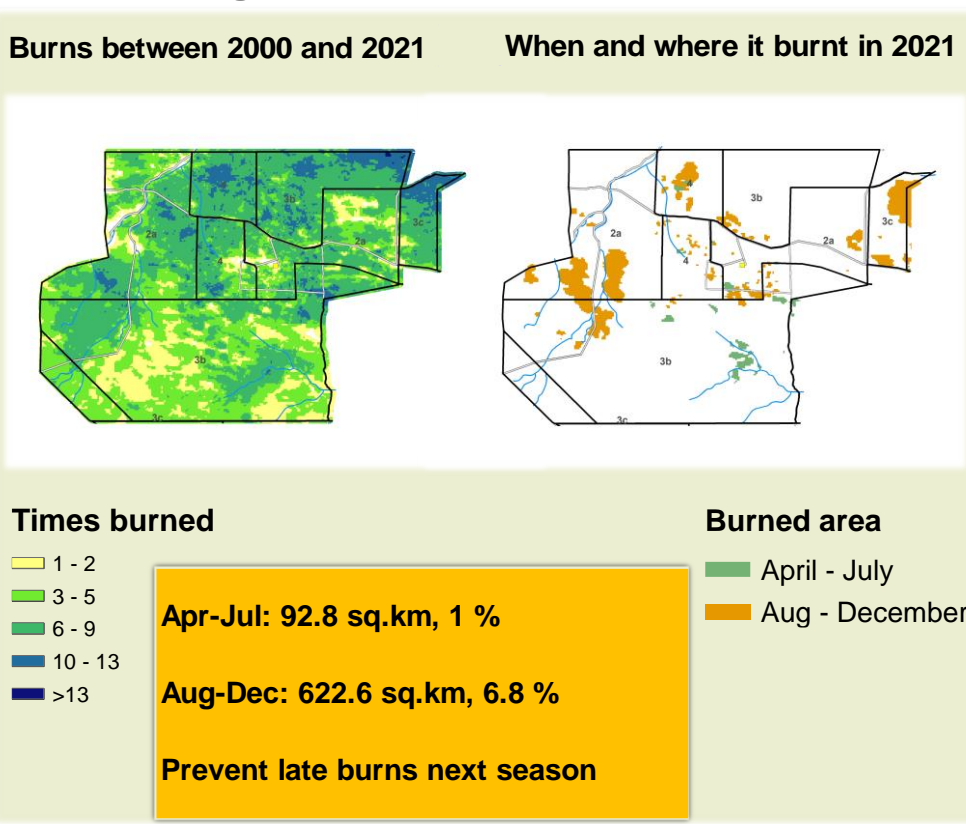

Adapting in response to the current environmental conditions ...

Seasonal trends in rainfall and vegetation (2021 / 2022 Season)

Vegetation cover trend (2000 - 2021)

Vegetation productivity (February to April) 2022

Fire management

Forage availability

Climate and vegetation patterns assist in our understanding of the status of wildlife and livestock in the conservancy for the effective management of these resources.