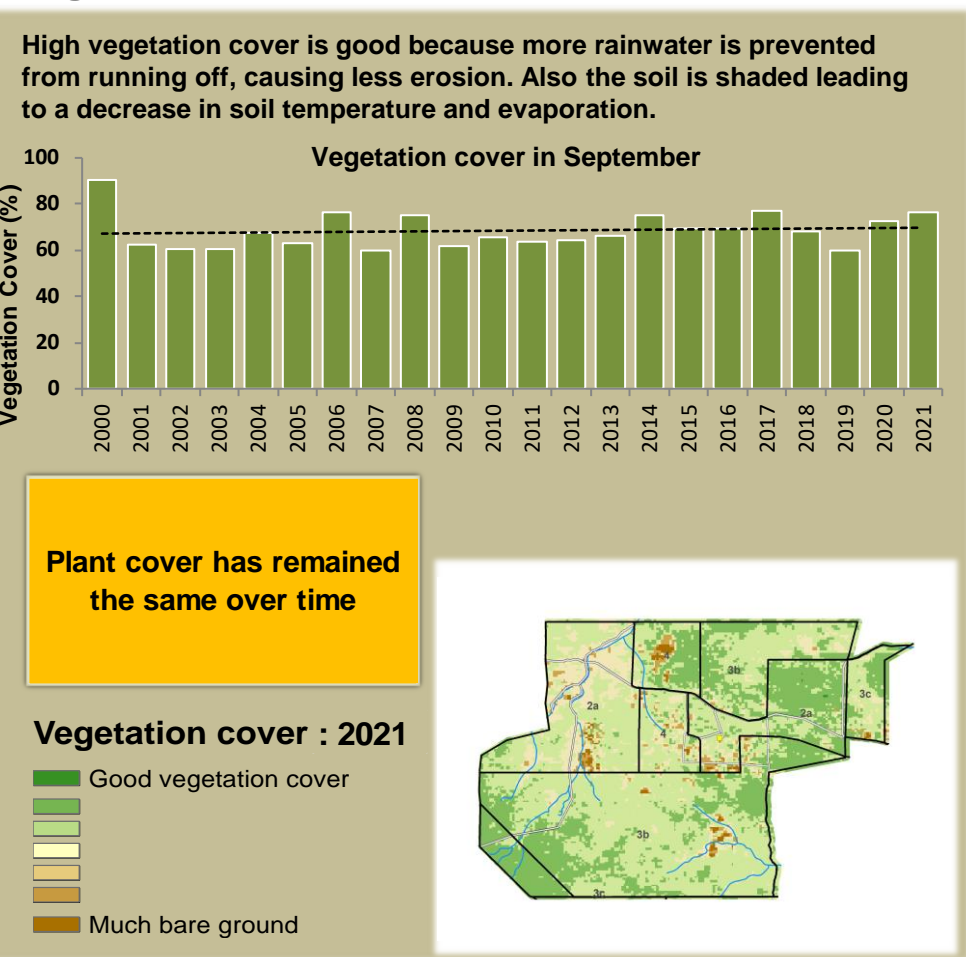

Adapting in response to the current environmental conditions ...

Seasonal trends in rainfall and vegetation (2021 / 2022 Season)

Vegetation cover trend (2000 - 2021)

Vegetation productivity (February to April) 2022

Fire management

Forage availability

Climate and vegetation patterns assist in our understanding of the status of wildlife and livestock in the conservancy for the effective management of these resources.