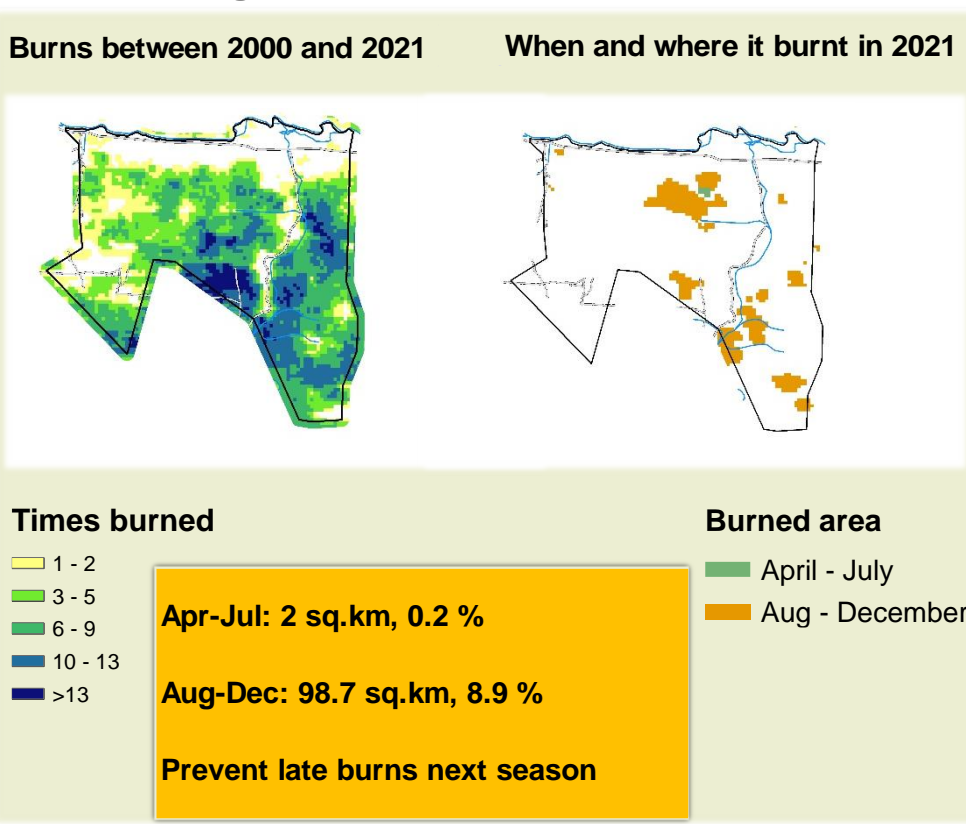

Adapting in response to the current environmental conditions ...

Seasonal trends in rainfall and vegetation (2021 / 2022 Season)

Vegetation cover trend (2000 - 2021)

Vegetation productivity (February to April) 2022

Fire management

Forage availability

Climate and vegetation patterns assist in our understanding of the status of wildlife and livestock in the conservancy for the effective management of these resources.