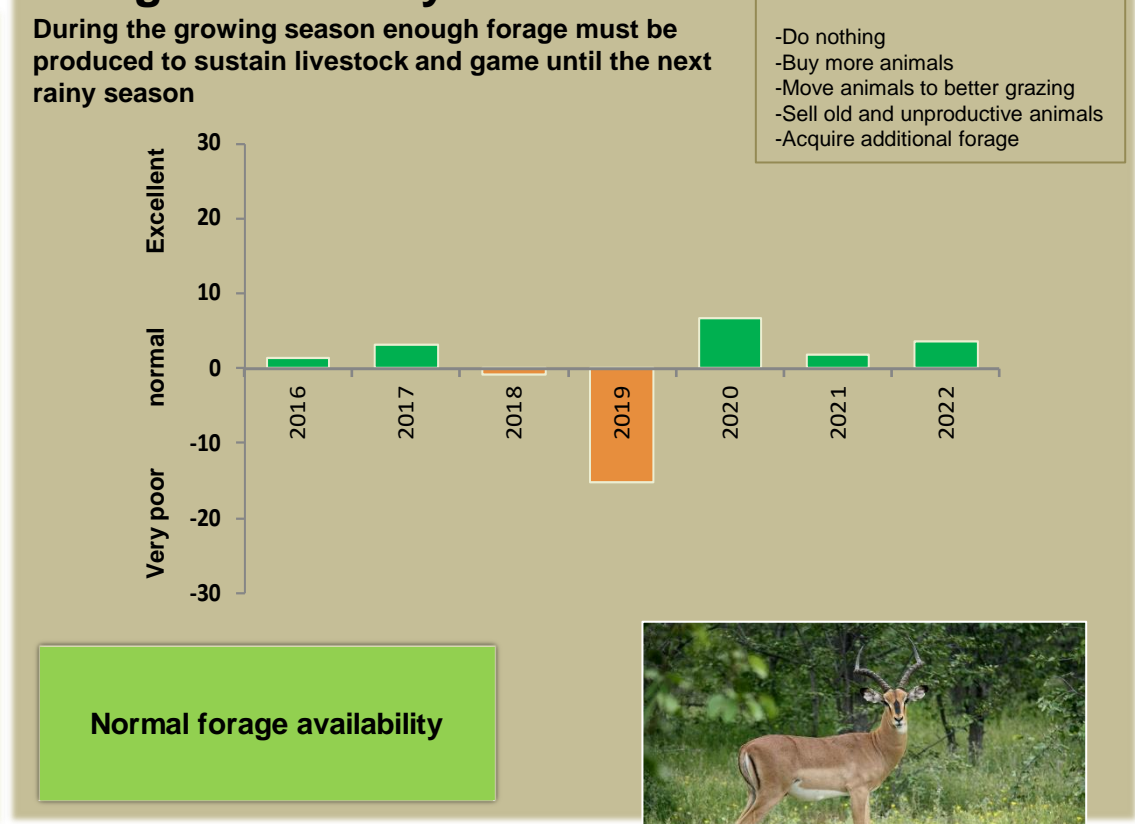

Adapting in response to the current environmental conditions ...

Seasonal trends in rainfall and vegetation (2021 / 2022 Season)

Vegetation cover trend (2000 - 2021)

Vegetation productivity (February to April) 2022

Fire management

Forage availability

Climate and vegetation patterns assist in our understanding of the status of wildlife and livestock in the conservancy for the effective management of these resources.