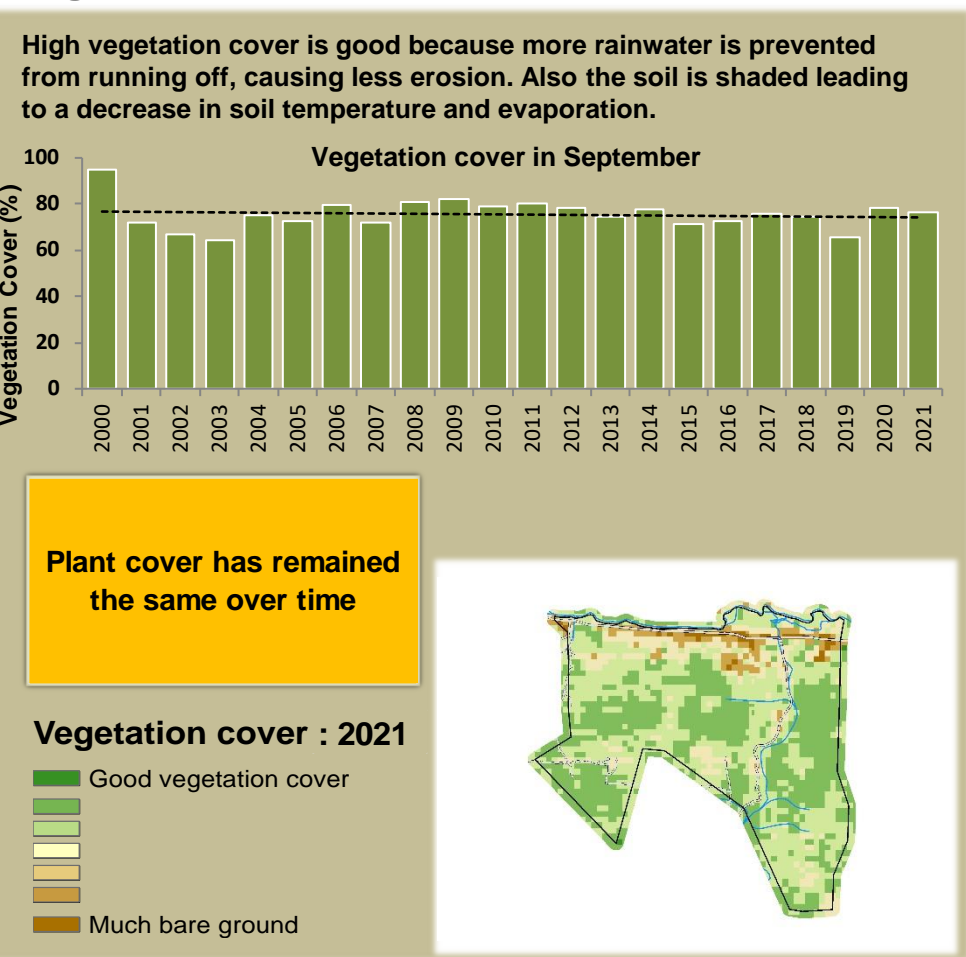

Adapting in response to the current environmental conditions ...

Seasonal trends in rainfall and vegetation (2021 / 2022 Season)

Vegetation cover trend (2000 - 2021)

Vegetation productivity (February to April) 2022

Fire management

Forage availability

Climate and vegetation patterns assist in our understanding of the status of wildlife and livestock in the conservancy for the effective management of these resources.