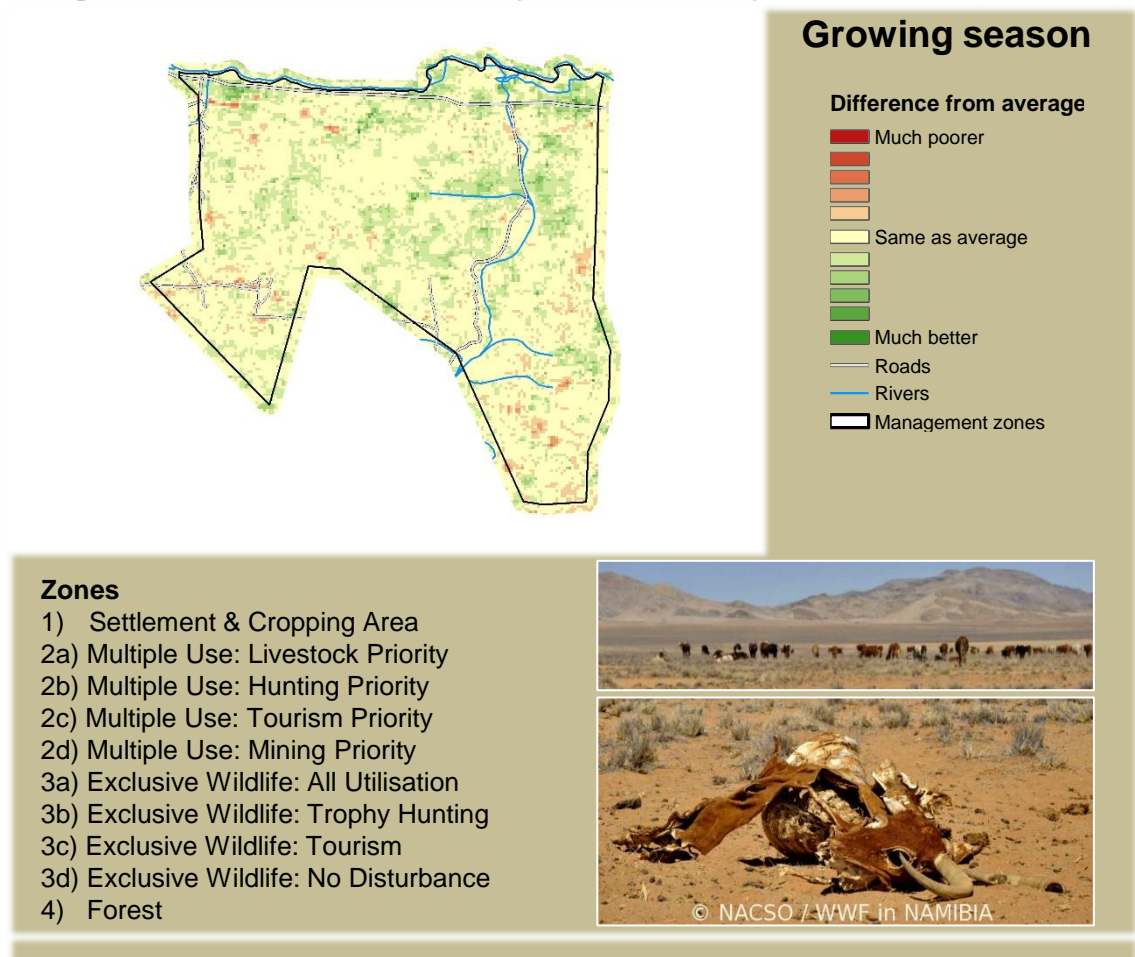

Adapting in response to the current environmental conditions ...

Seasonal trends in rainfall and vegetation (2021 / 2022 Season)

Vegetation cover trend (2000 - 2021)

Vegetation productivity (February to April) 2022

Fire management

Forage availability

Climate and vegetation patterns assist in our understanding of the status of wildlife and livestock in the conservancy for the effective management of these resources.