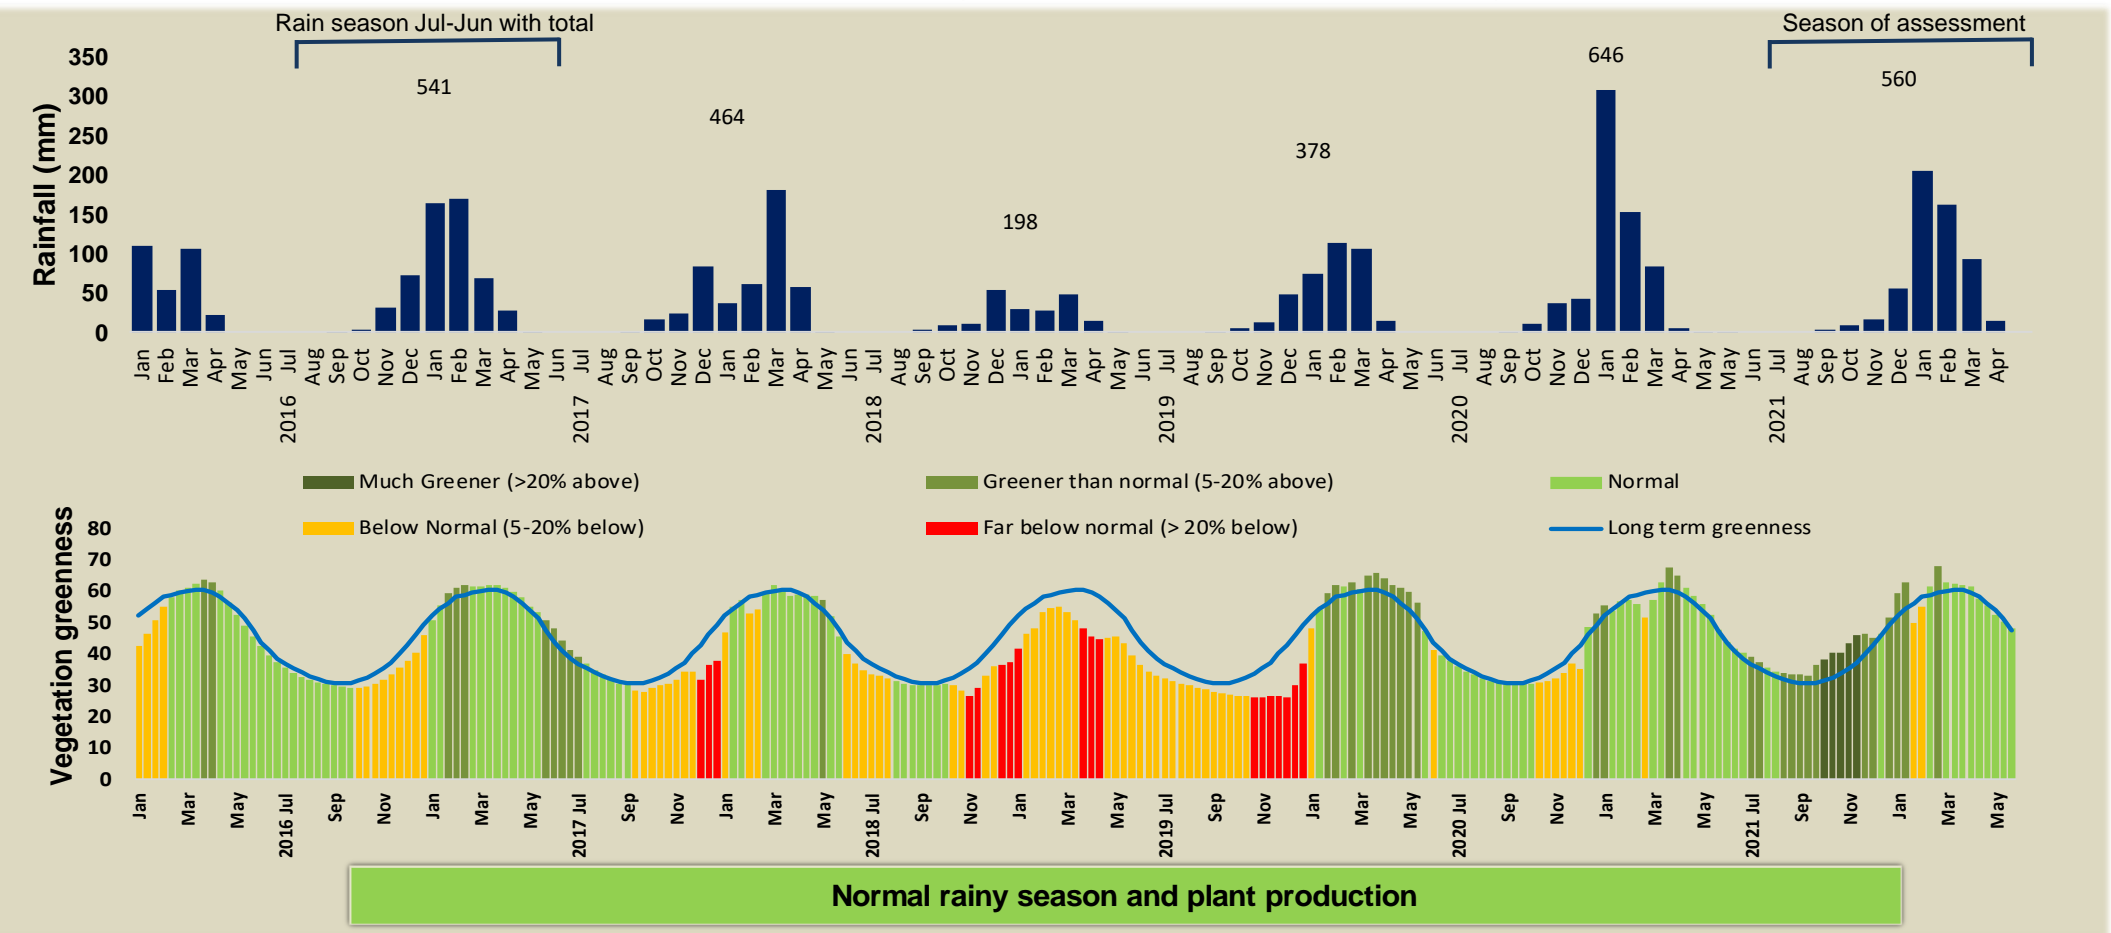

Adapting in response to the current environmental conditions ...

Seasonal trends in rainfall and vegetation (2021 / 2022 Season)

Vegetation cover trend (2000 - 2021)

Vegetation productivity (February to April) 2022

Fire management

Forage availability

Climate and vegetation patterns assist in our understanding of the status of wildlife and livestock in the conservancy for the effective management of these resources.