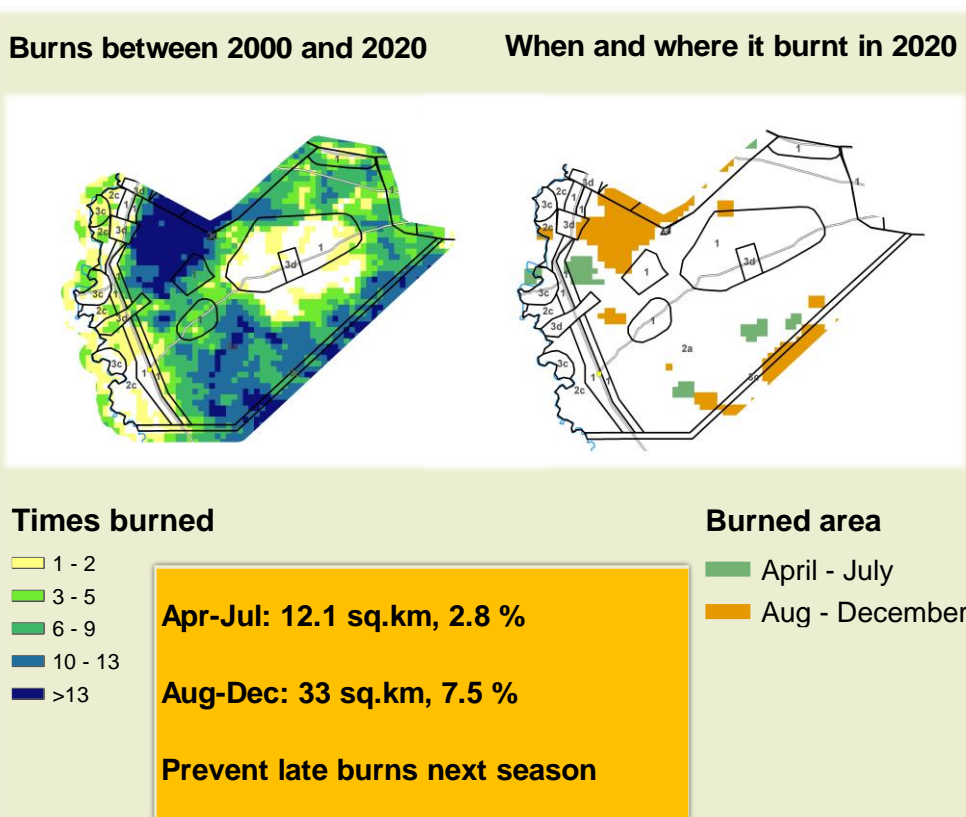

Mashi Climate and Vegetation Report

Adapting in response to the current environmental conditions ...

Seasonal trends in rainfall and vegetation (2020 / 2021 Season)

Vegetation cover trend (2000 - 2020)

Vegetation productivity (February to April) 2021

Fire management

Forage availability

Climate and vegetation patterns assist in our understanding of the status of wildlife and livestock in the conservancy for the effective management of these resources.