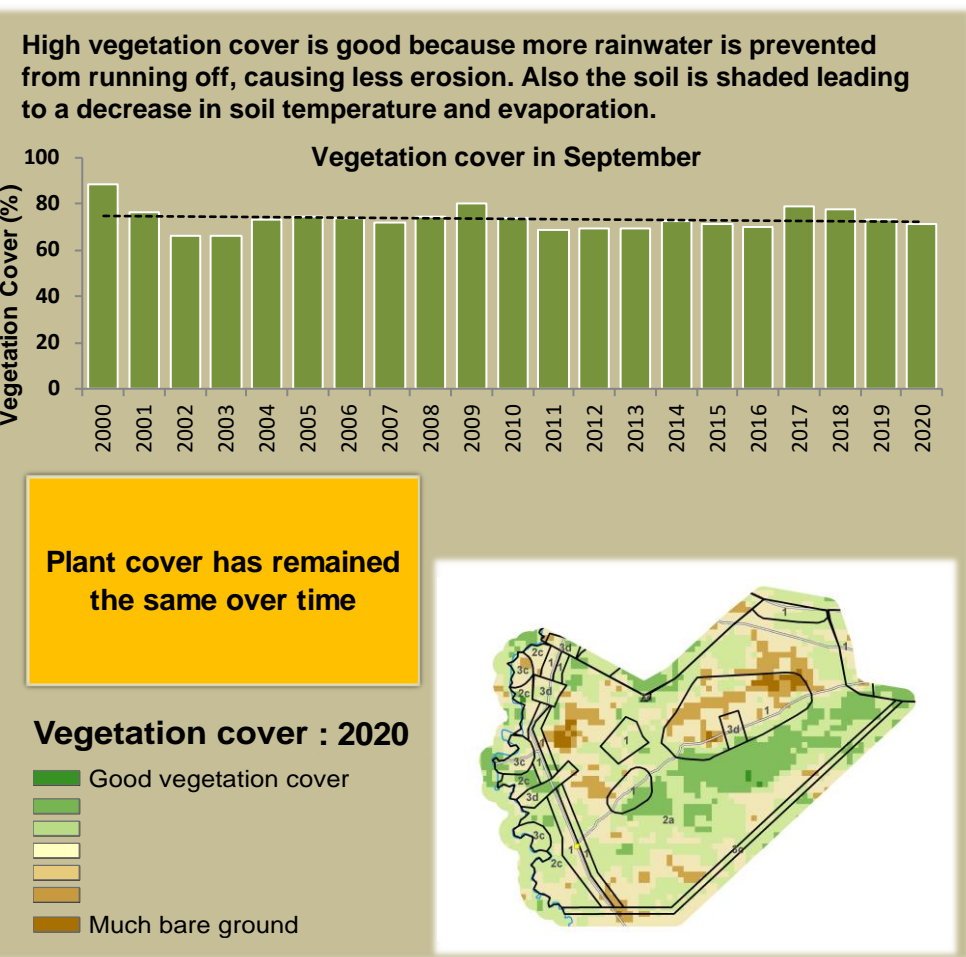

Mashi Climate and Vegetation Report

Adapting in response to the current environmental conditions ...

Seasonal trends in rainfall and vegetation (2020 / 2021 Season)

Vegetation cover trend (2000 - 2020)

Vegetation productivity (February to April) 2021

Fire management

Forage availability

Climate and vegetation patterns assist in our understanding of the status of wildlife and livestock in the conservancy for the effective management of these resources.