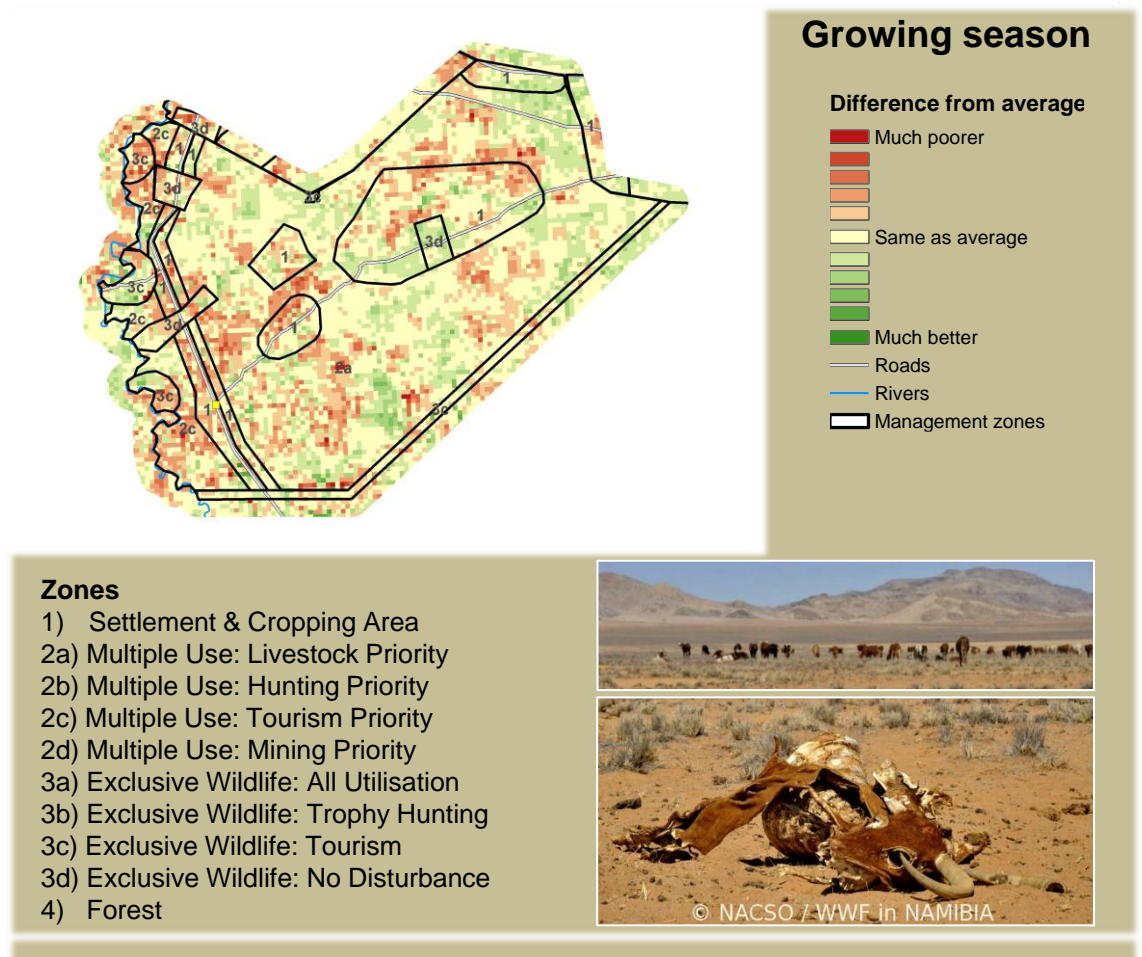

Mashi Climate and Vegetation Report

Adapting in response to the current environmental conditions ...

Seasonal trends in rainfall and vegetation (2020 / 2021 Season)

Vegetation cover trend (2000 - 2020)

Vegetation productivity (February to April) 2021

Fire management

Forage availability

Climate and vegetation patterns assist in our understanding of the status of wildlife and livestock in the conservancy for the effective management of these resources.