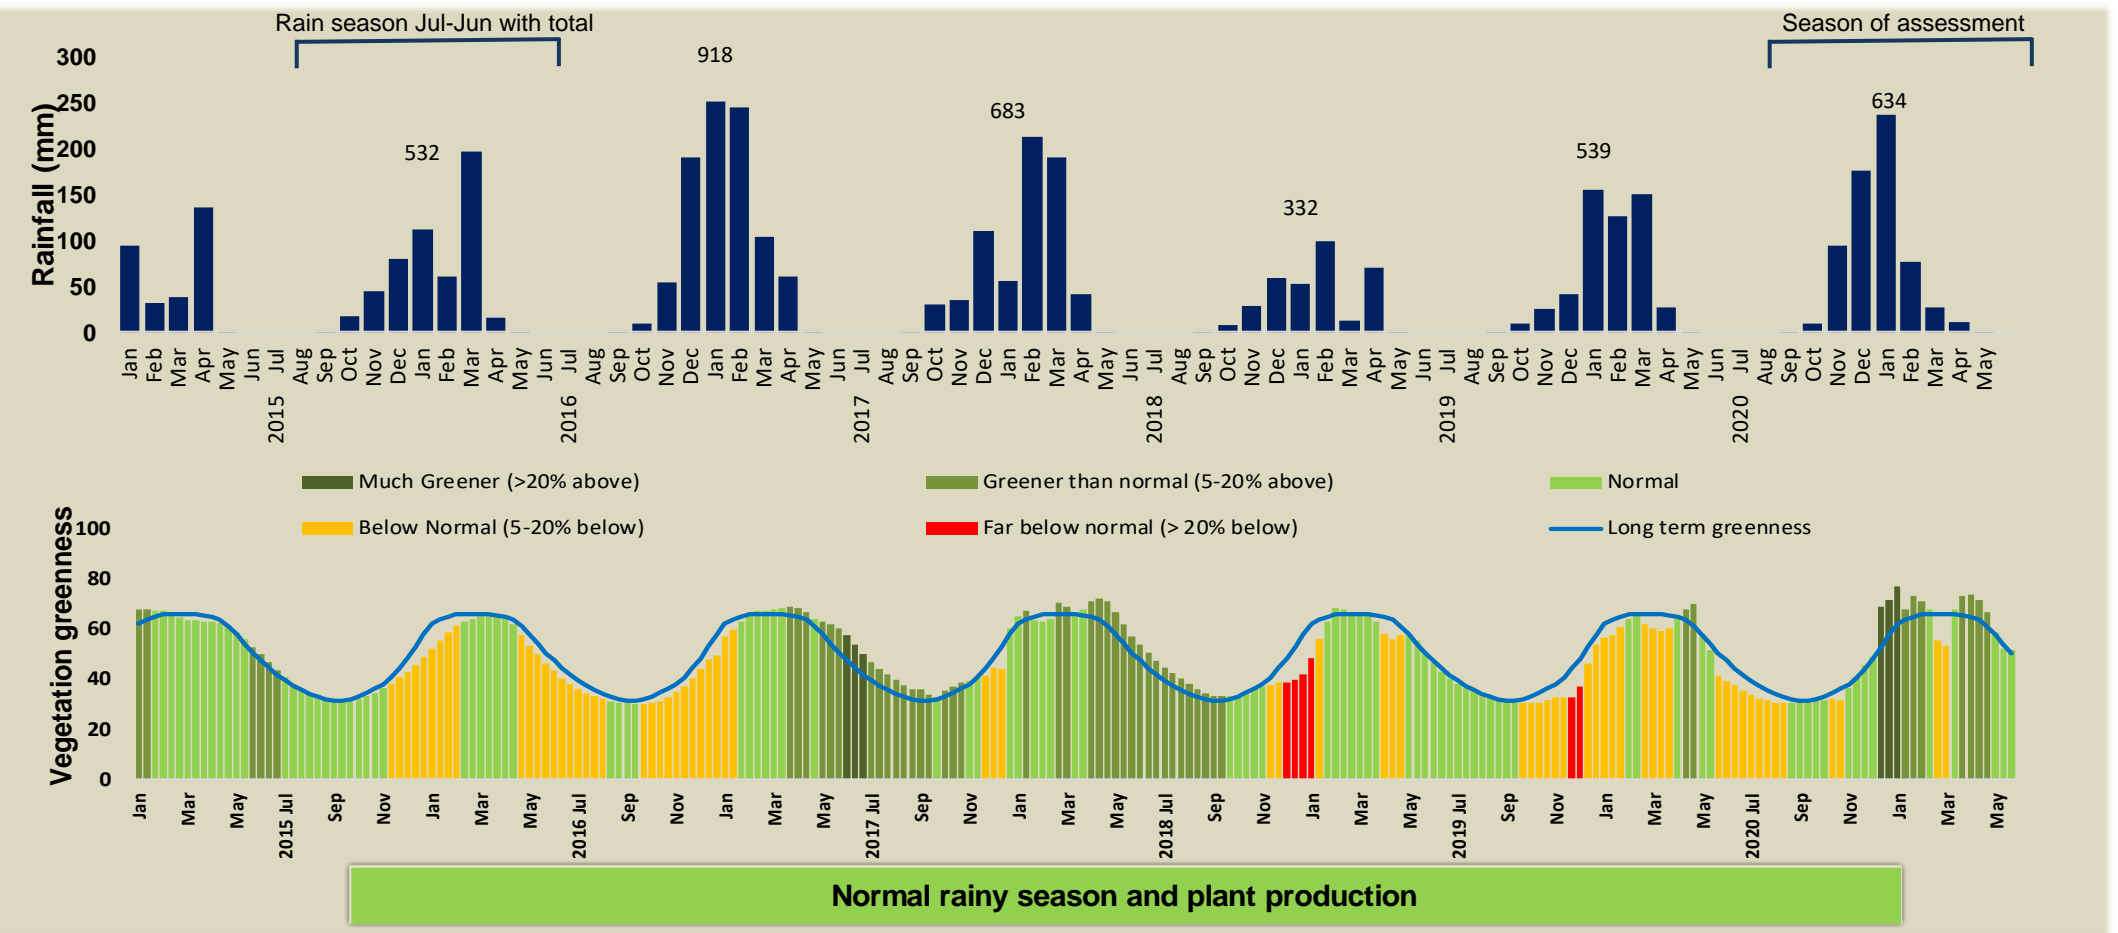

Mashi Climate and Vegetation Report

Adapting in response to the current environmental conditions ...

Seasonal trends in rainfall and vegetation (2020 / 2021 Season)

Vegetation cover trend (2000 - 2020)

Vegetation productivity (February to April) 2021

Fire management

Forage availability

Climate and vegetation patterns assist in our understanding of the status of wildlife and livestock in the conservancy for the effective management of these resources.