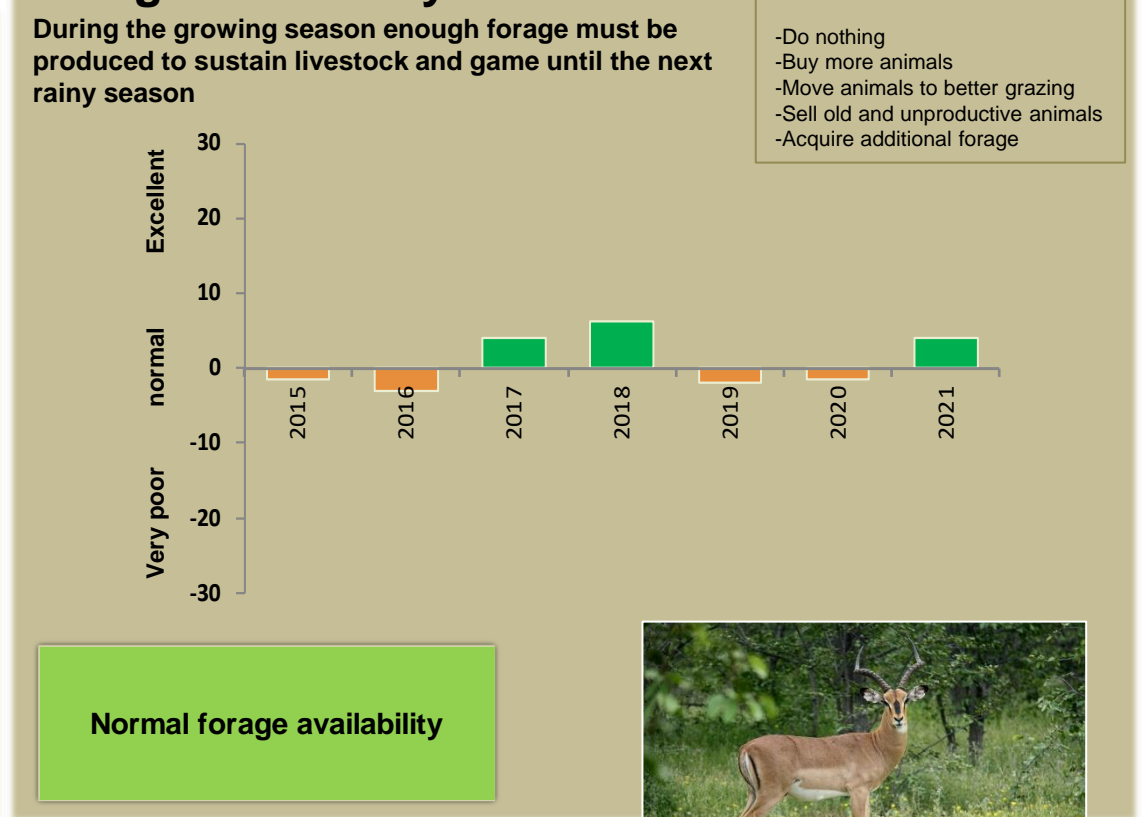

Mashi Climate and Vegetation Report

Adapting in response to the current environmental conditions ...

Seasonal trends in rainfall and vegetation (2020 / 2021 Season)

Vegetation cover trend (2000 - 2020)

Vegetation productivity (February to April) 2021

Fire management

Forage availability

Climate and vegetation patterns assist in our understanding of the status of wildlife and livestock in the conservancy for the effective management of these resources.