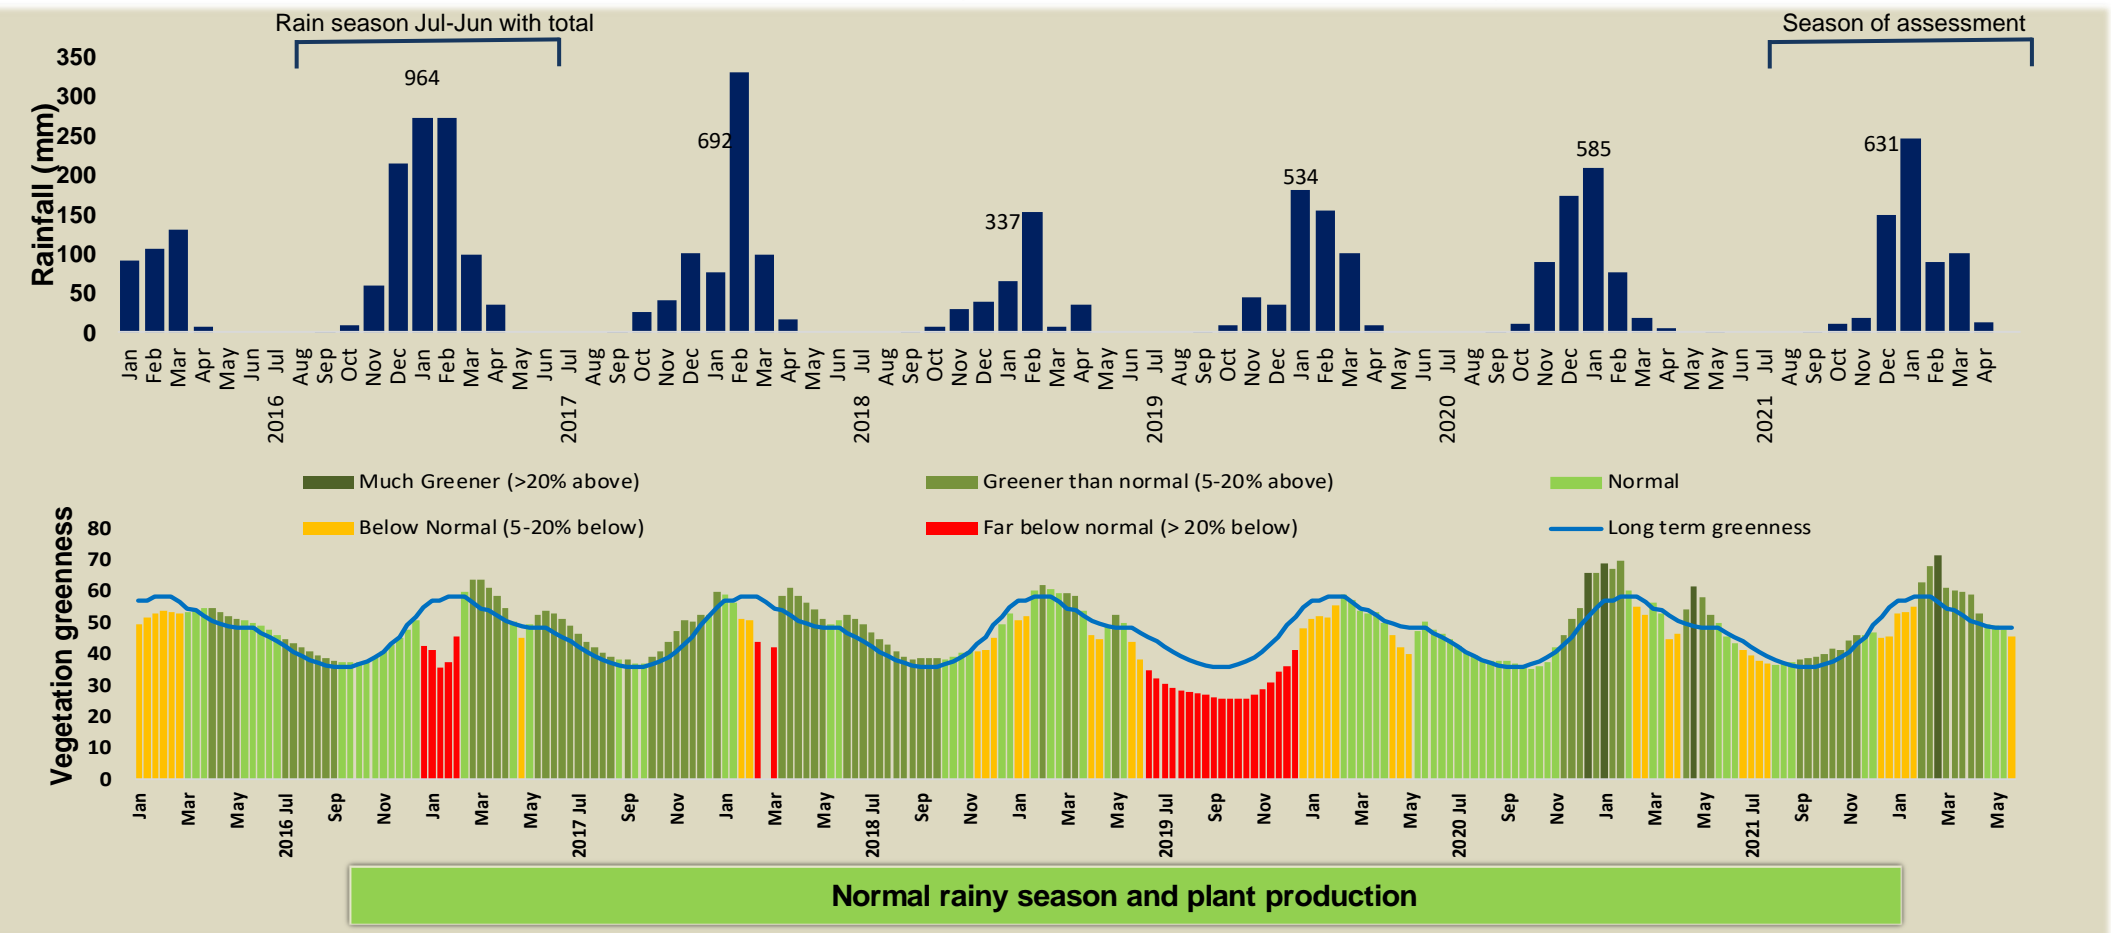

Adapting in response to the current environmental conditions ...

Seasonal trends in rainfall and vegetation (2021 / 2022 Season)

Vegetation cover trend (2000 - 2021)

Vegetation productivity (February to April) 2022

Fire management

Forage availability

Climate and vegetation patterns assist in our understanding of the status of wildlife and livestock in the conservancy for the effective management of these resources.