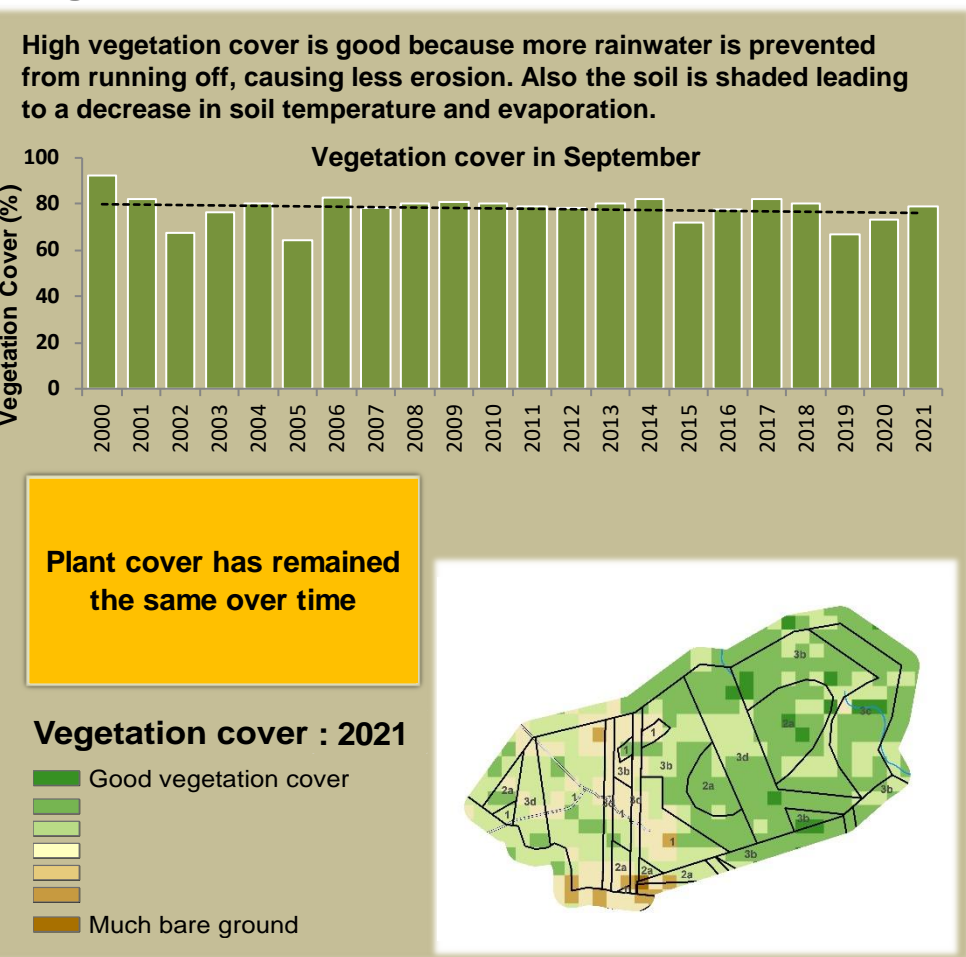

Adapting in response to the current environmental conditions ...

Seasonal trends in rainfall and vegetation (2021 / 2022 Season)

Vegetation cover trend (2000 - 2021)

Vegetation productivity (February to April) 2022

Fire management

Forage availability

Climate and vegetation patterns assist in our understanding of the status of wildlife and livestock in the conservancy for the effective management of these resources.