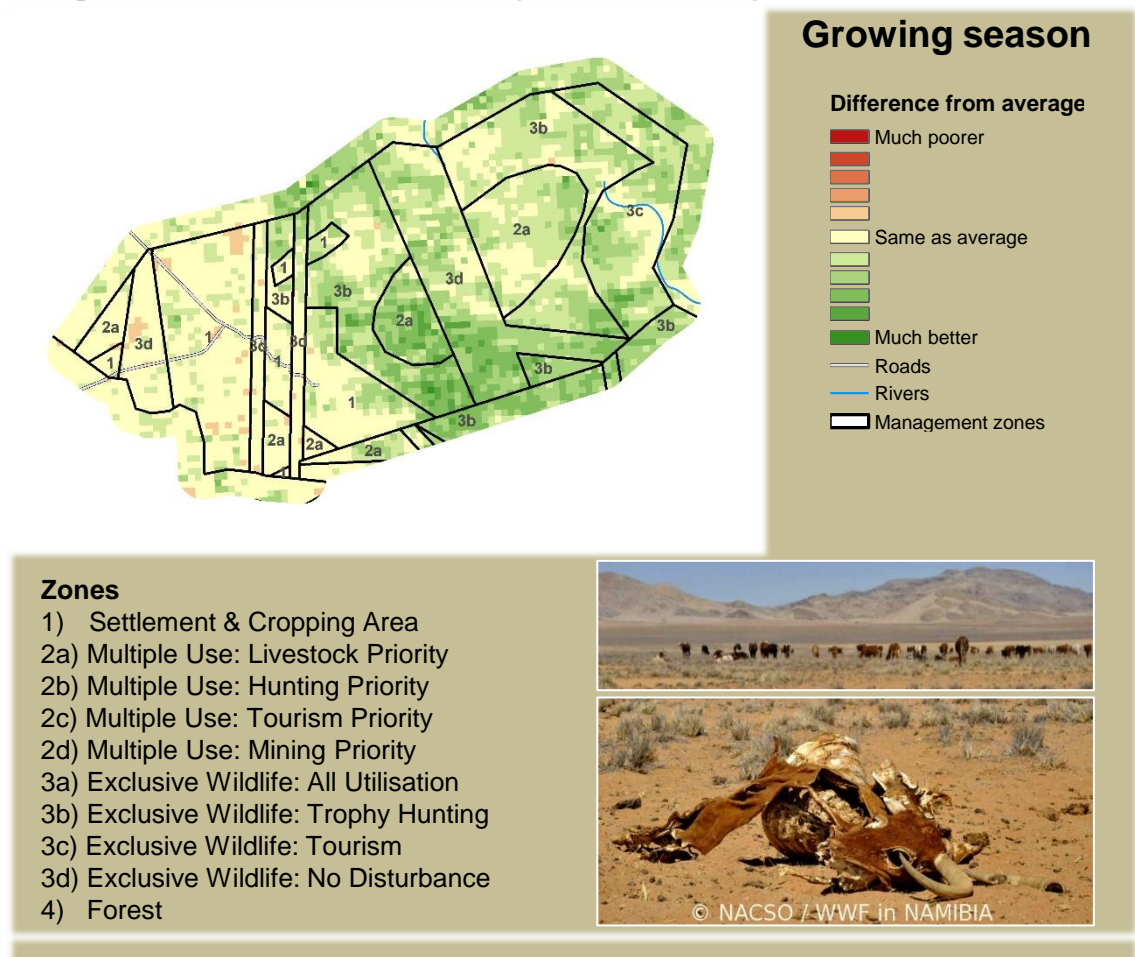

Adapting in response to the current environmental conditions ...

Seasonal trends in rainfall and vegetation (2021 / 2022 Season)

Vegetation cover trend (2000 - 2021)

Vegetation productivity (February to April) 2022

Fire management

Forage availability

Climate and vegetation patterns assist in our understanding of the status of wildlife and livestock in the conservancy for the effective management of these resources.