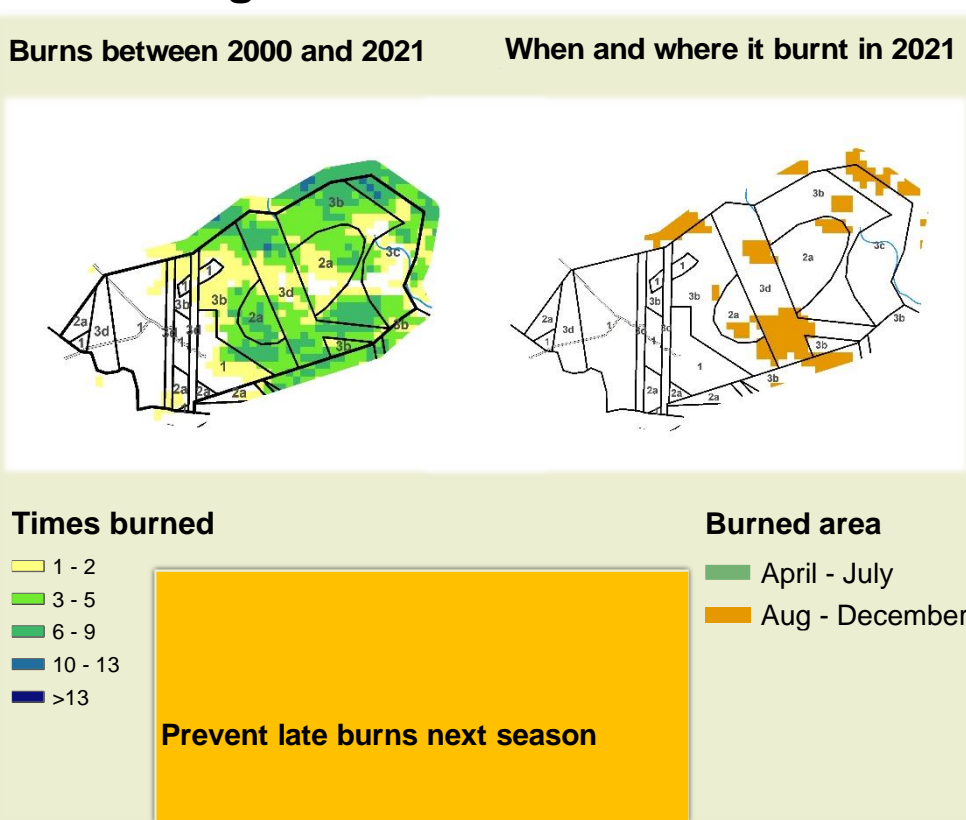

Adapting in response to the current environmental conditions ...

Seasonal trends in rainfall and vegetation (2021 / 2022 Season)

Vegetation cover trend (2000 - 2021)

Vegetation productivity (February to April) 2022

Fire management

Forage availability

Climate and vegetation patterns assist in our understanding of the status of wildlife and livestock in the conservancy for the effective management of these resources.