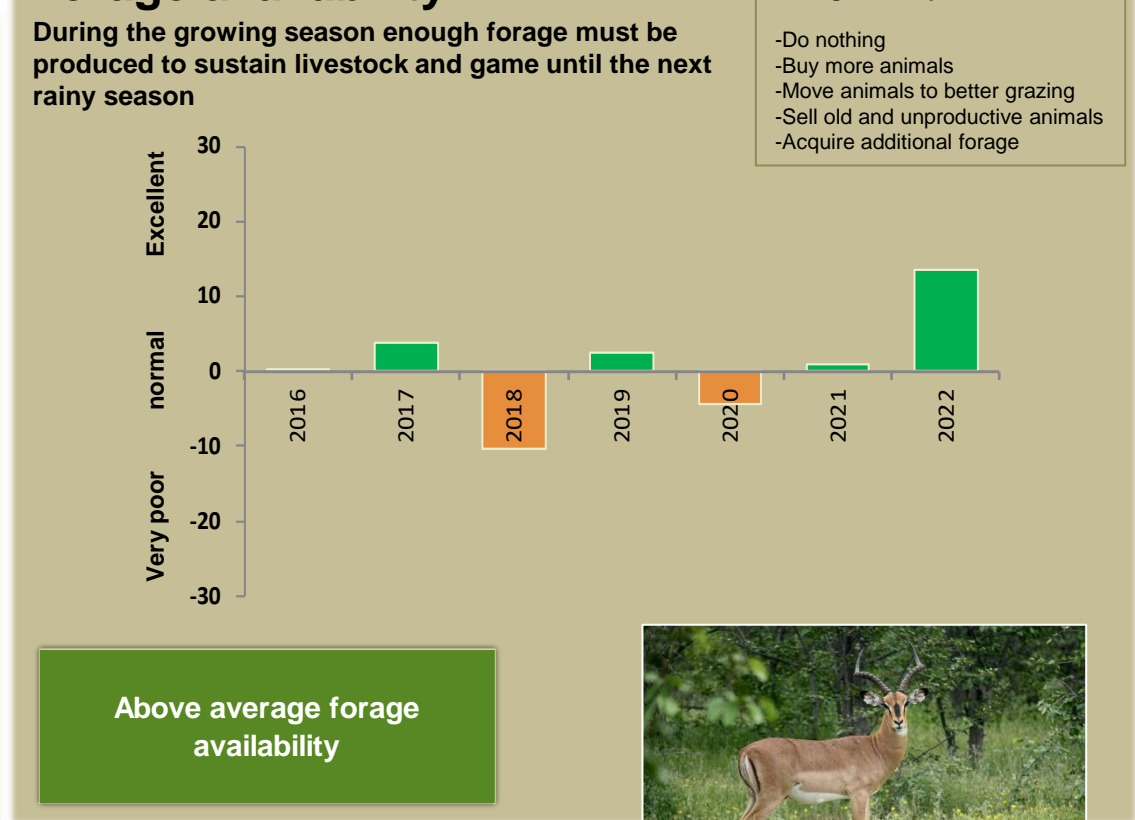

Adapting in response to the current environmental conditions ...

Seasonal trends in rainfall and vegetation (2021 / 2022 Season)

Vegetation cover trend (2000 - 2021)

Vegetation productivity (February to April) 2022

Fire management

Forage availability

Climate and vegetation patterns assist in our understanding of the status of wildlife and livestock in the conservancy for the effective management of these resources.