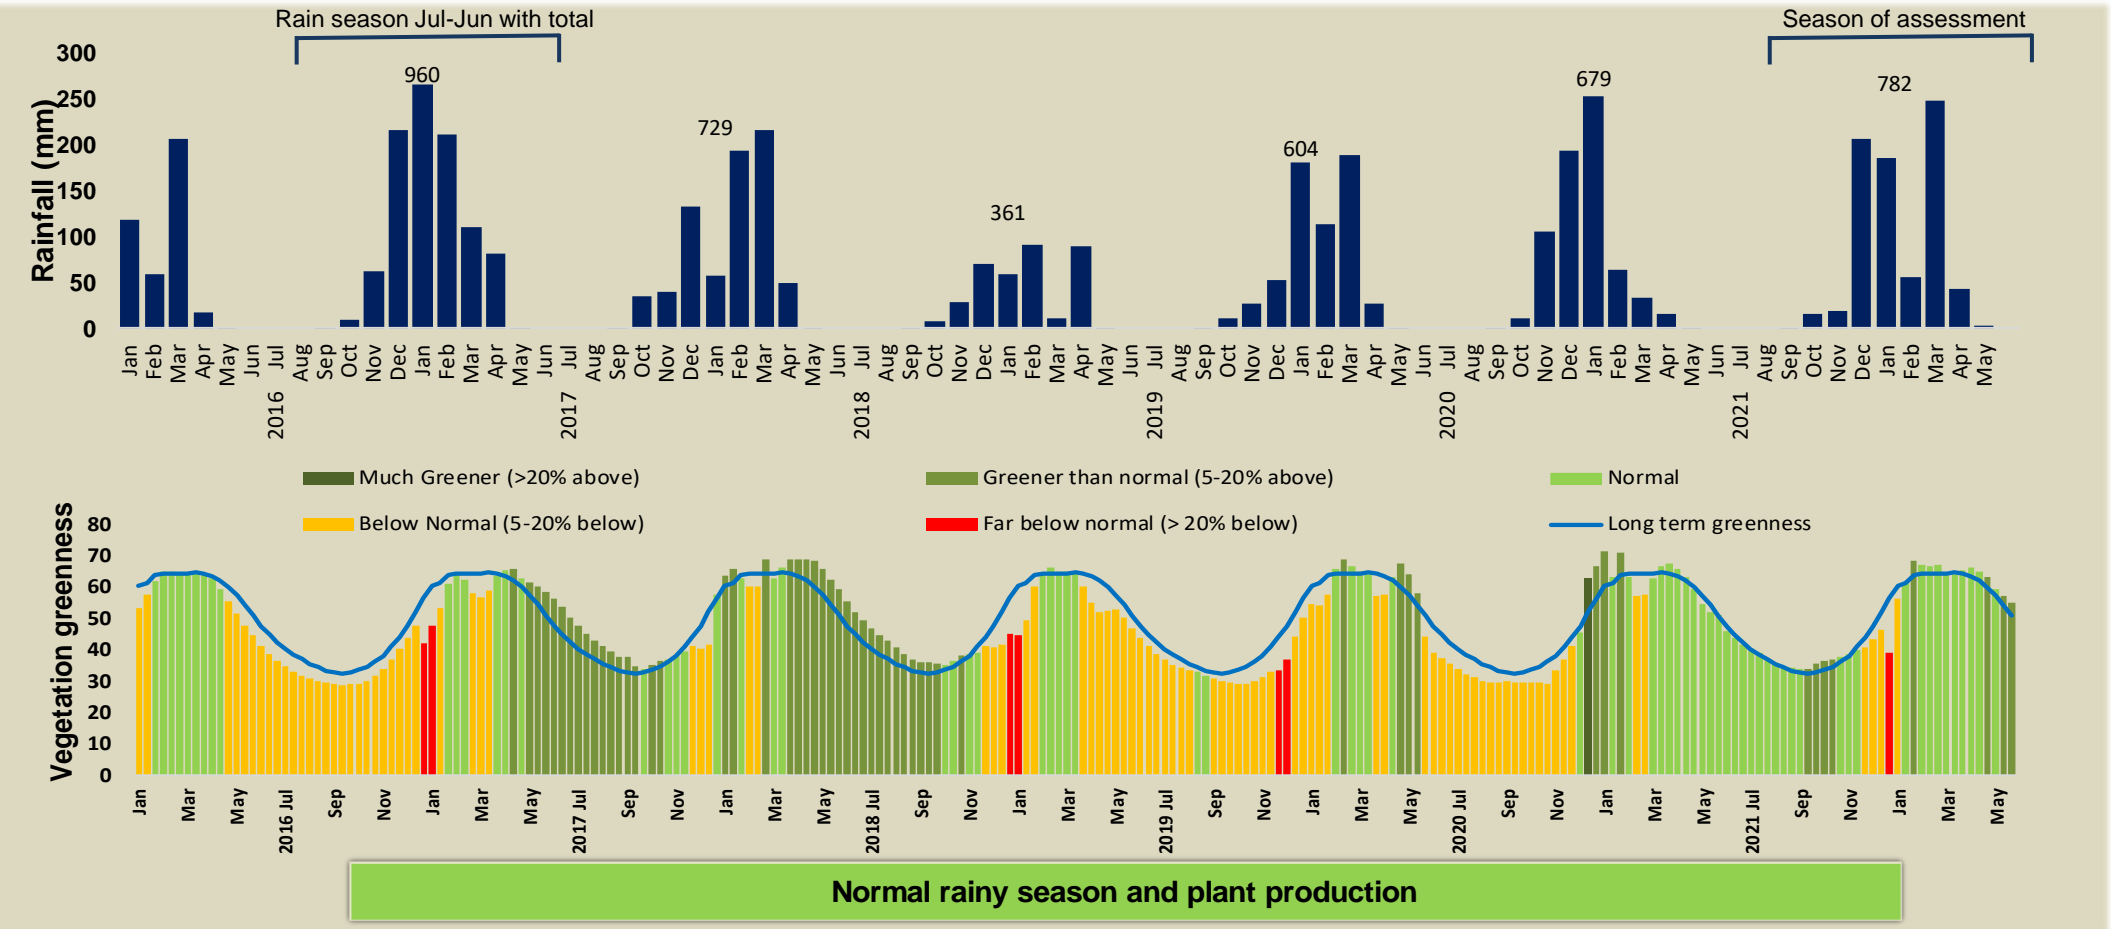

## Seasonal trends in rainfall and vegetation (2021 / 2022 Season)

## Vegetation cover trend (2000 - 2021)

## Vegetation productivity (February to April) 2022