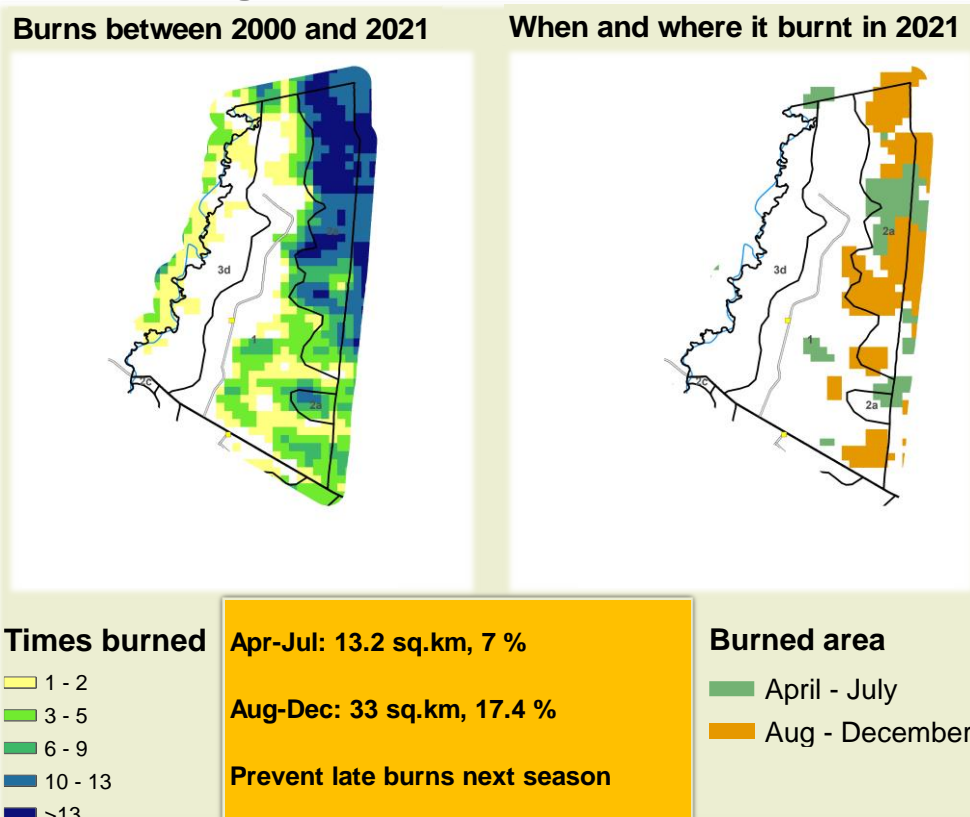

Fire management