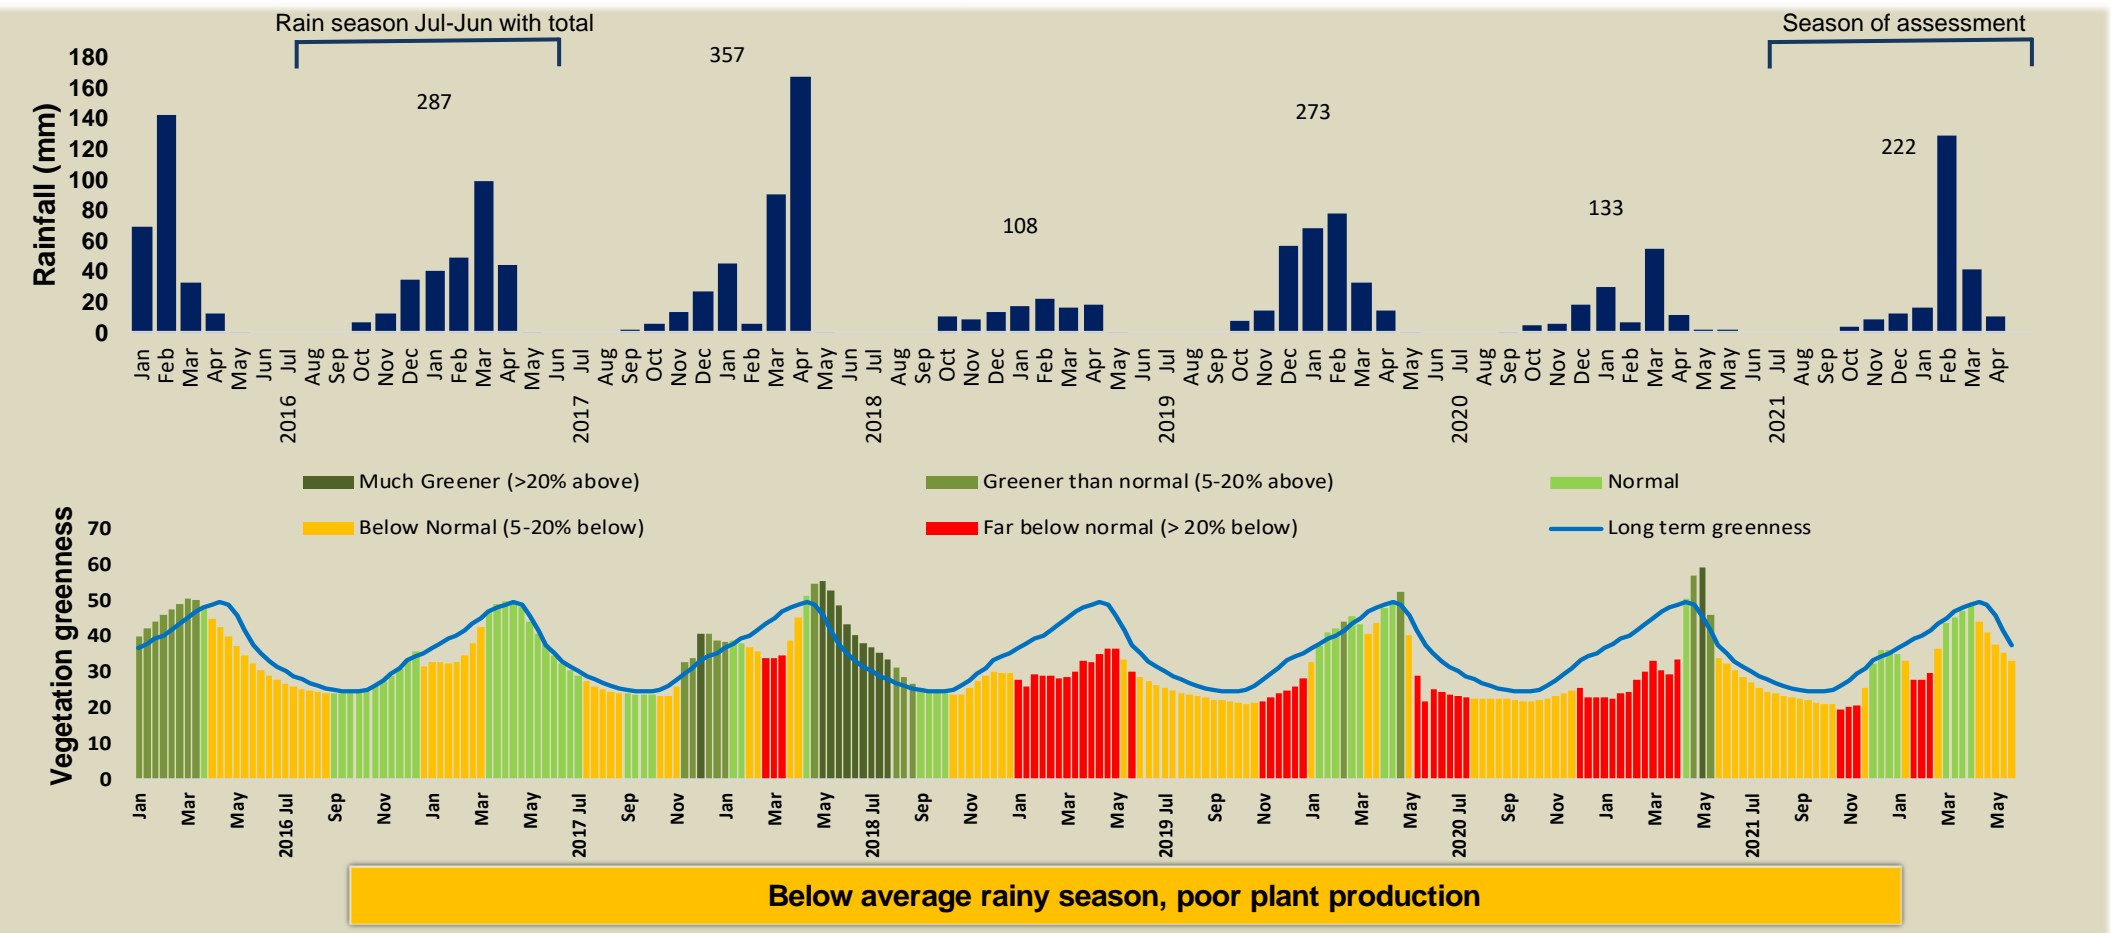

# Kunene River Climate and Vegetation Report

Adapting in response to the current environmental conditions ...

## Seasonal trends in rainfall and vegetation (2021 / 2022 Season)

## Vegetation cover trend (2000 - 2021)

## Vegetation productivity (February to April) 2022