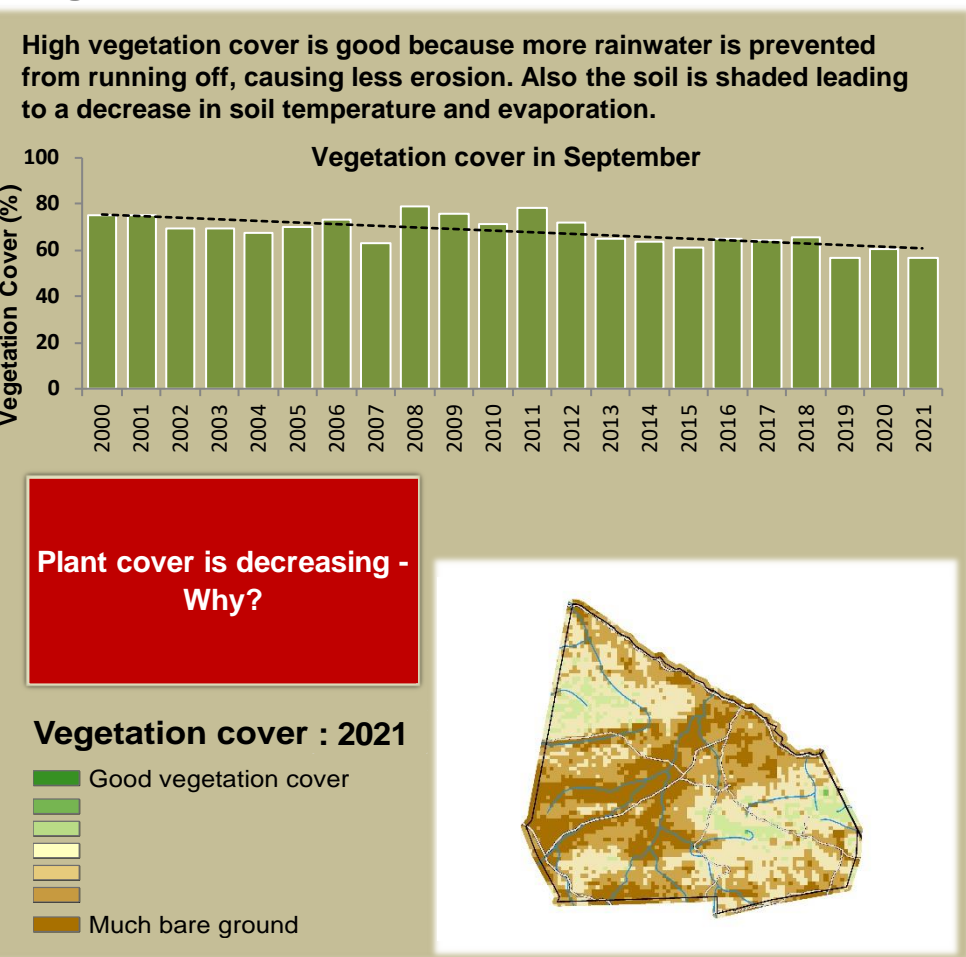

# Kunene River Climate and Vegetation Report

Adapting in response to the current environmental conditions ...

## Seasonal trends in rainfall and vegetation (2021 / 2022 Season)

## Vegetation cover trend (2000 - 2021)

## Vegetation productivity (February to April) 2022