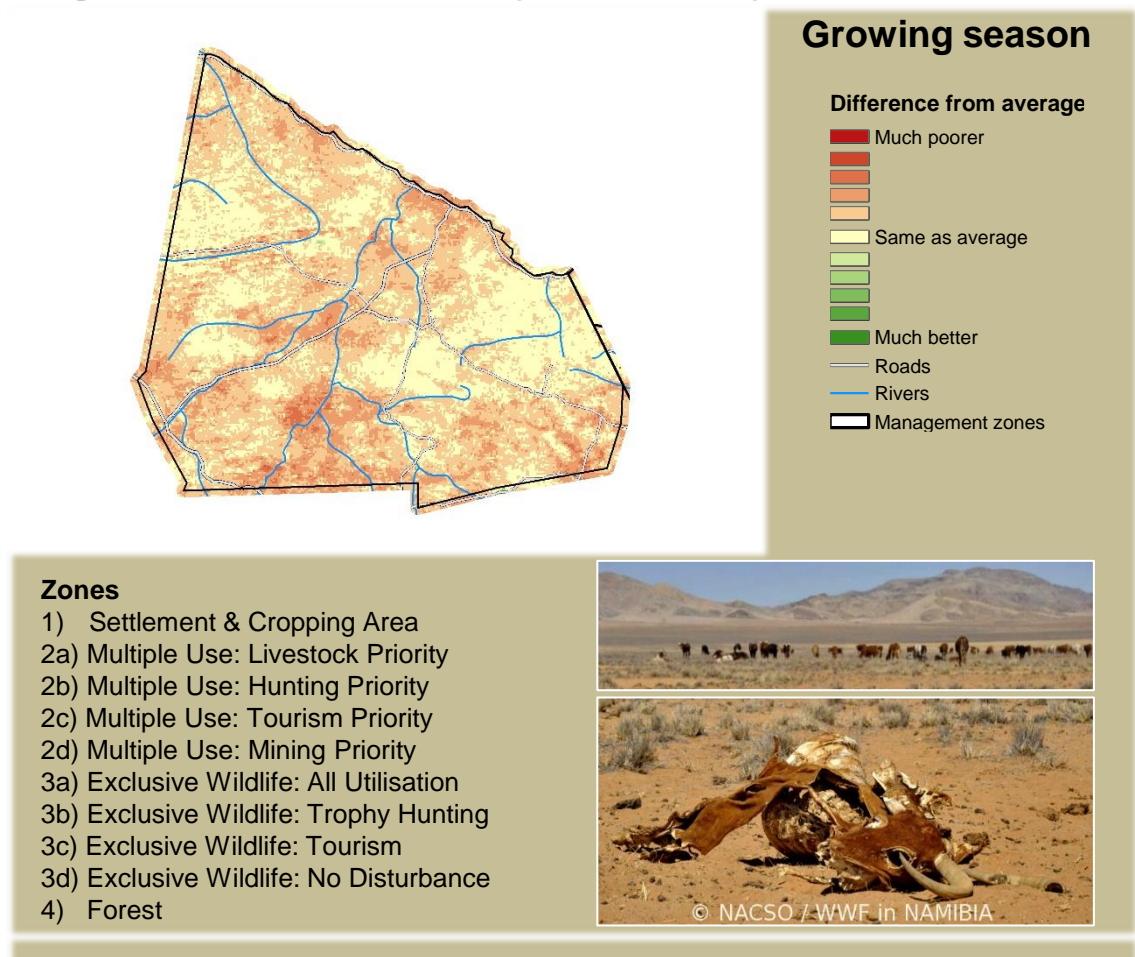

# Kunene River Climate and Vegetation Report

Adapting in response to the current environmental conditions ...

## Seasonal trends in rainfall and vegetation (2021 / 2022 Season)

## Vegetation cover trend (2000 - 2021)

## Vegetation productivity (February to April) 2022