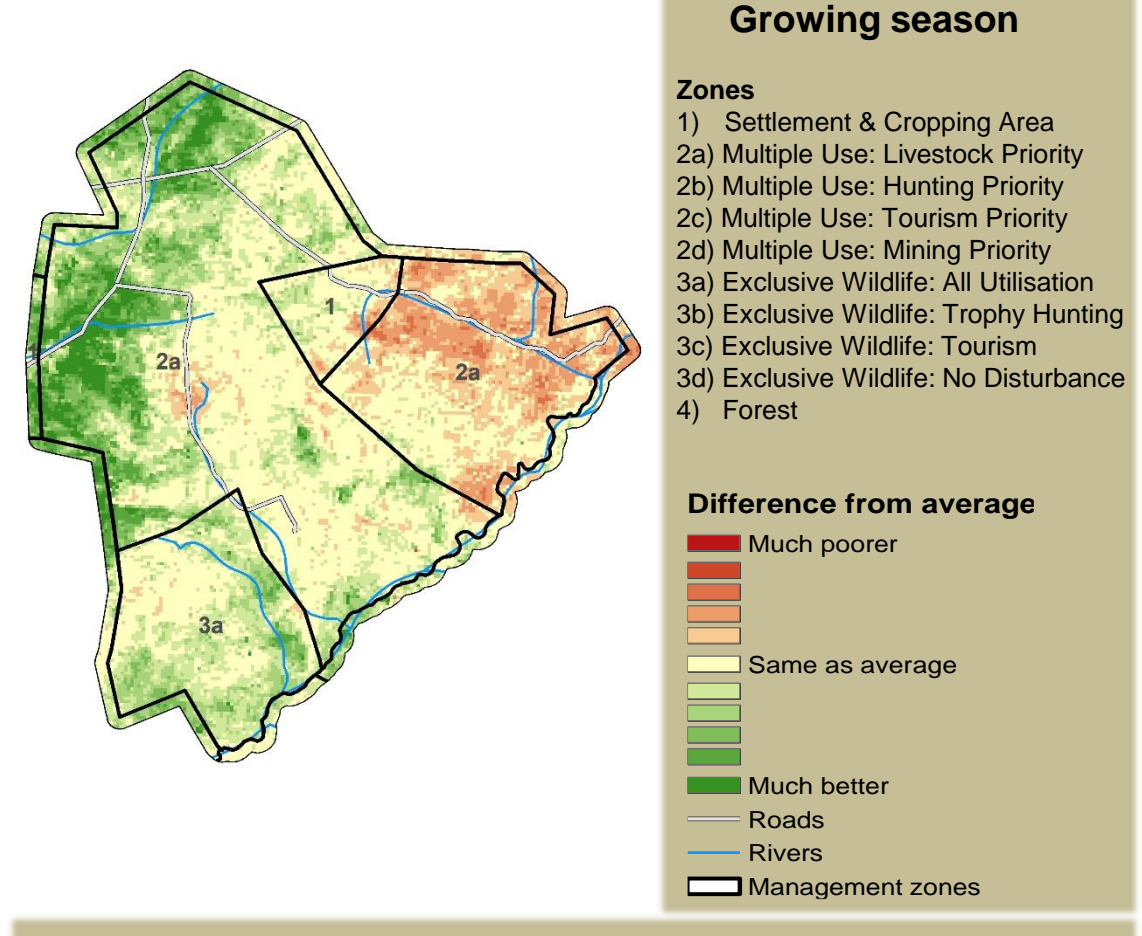

Adapting in response to the current environmental conditions ...

Seasonal trends in rainfall and vegetation (2021 / 2022 Season)

Vegetation cover trend (2000 - 2021)

Vegetation productivity (February to April) 2022

Fire management

Forage availability

Climate and vegetation patterns assist in our understanding of the status of wildlife and livestock in the conservancy for the effective management of these resources.