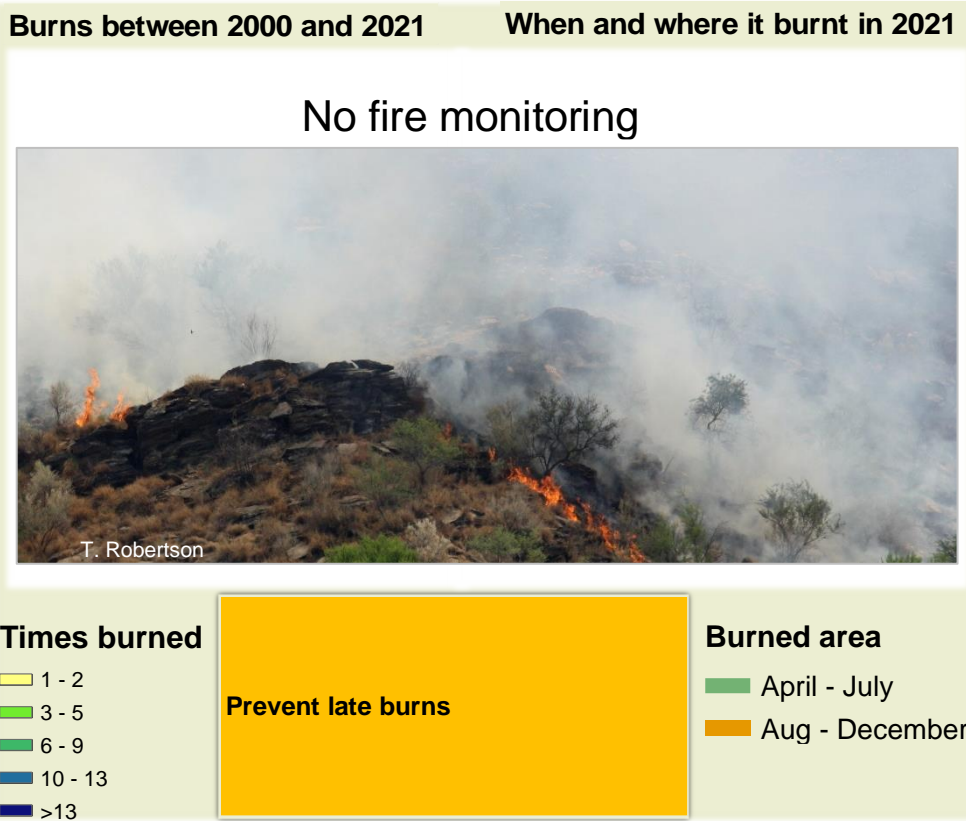

Adapting in response to the current environmental conditions ...

Seasonal trends in rainfall and vegetation (2021 / 2022 Season)

Vegetation cover trend (2000 - 2021)

Vegetation productivity (February to April) 2022

Fire management

Forage availability

Climate and vegetation patterns assist in our understanding of the status of wildlife and livestock in the conservancy for the effective management of these resources.