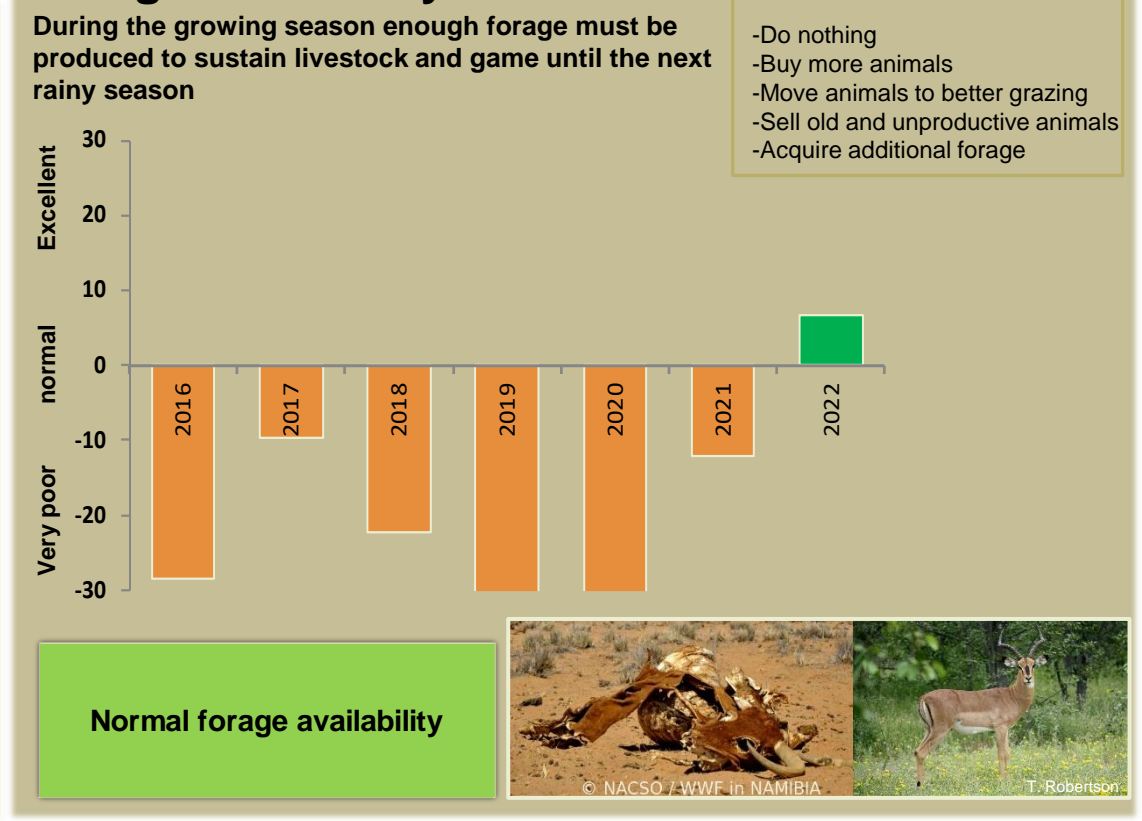

Adapting in response to the current environmental conditions ...

Seasonal trends in rainfall and vegetation (2021 / 2022 Season)

Vegetation cover trend (2000 - 2021)

Vegetation productivity (February to April) 2022

Fire management

Forage availability

Climate and vegetation patterns assist in our understanding of the status of wildlife and livestock in the conservancy for the effective management of these resources.