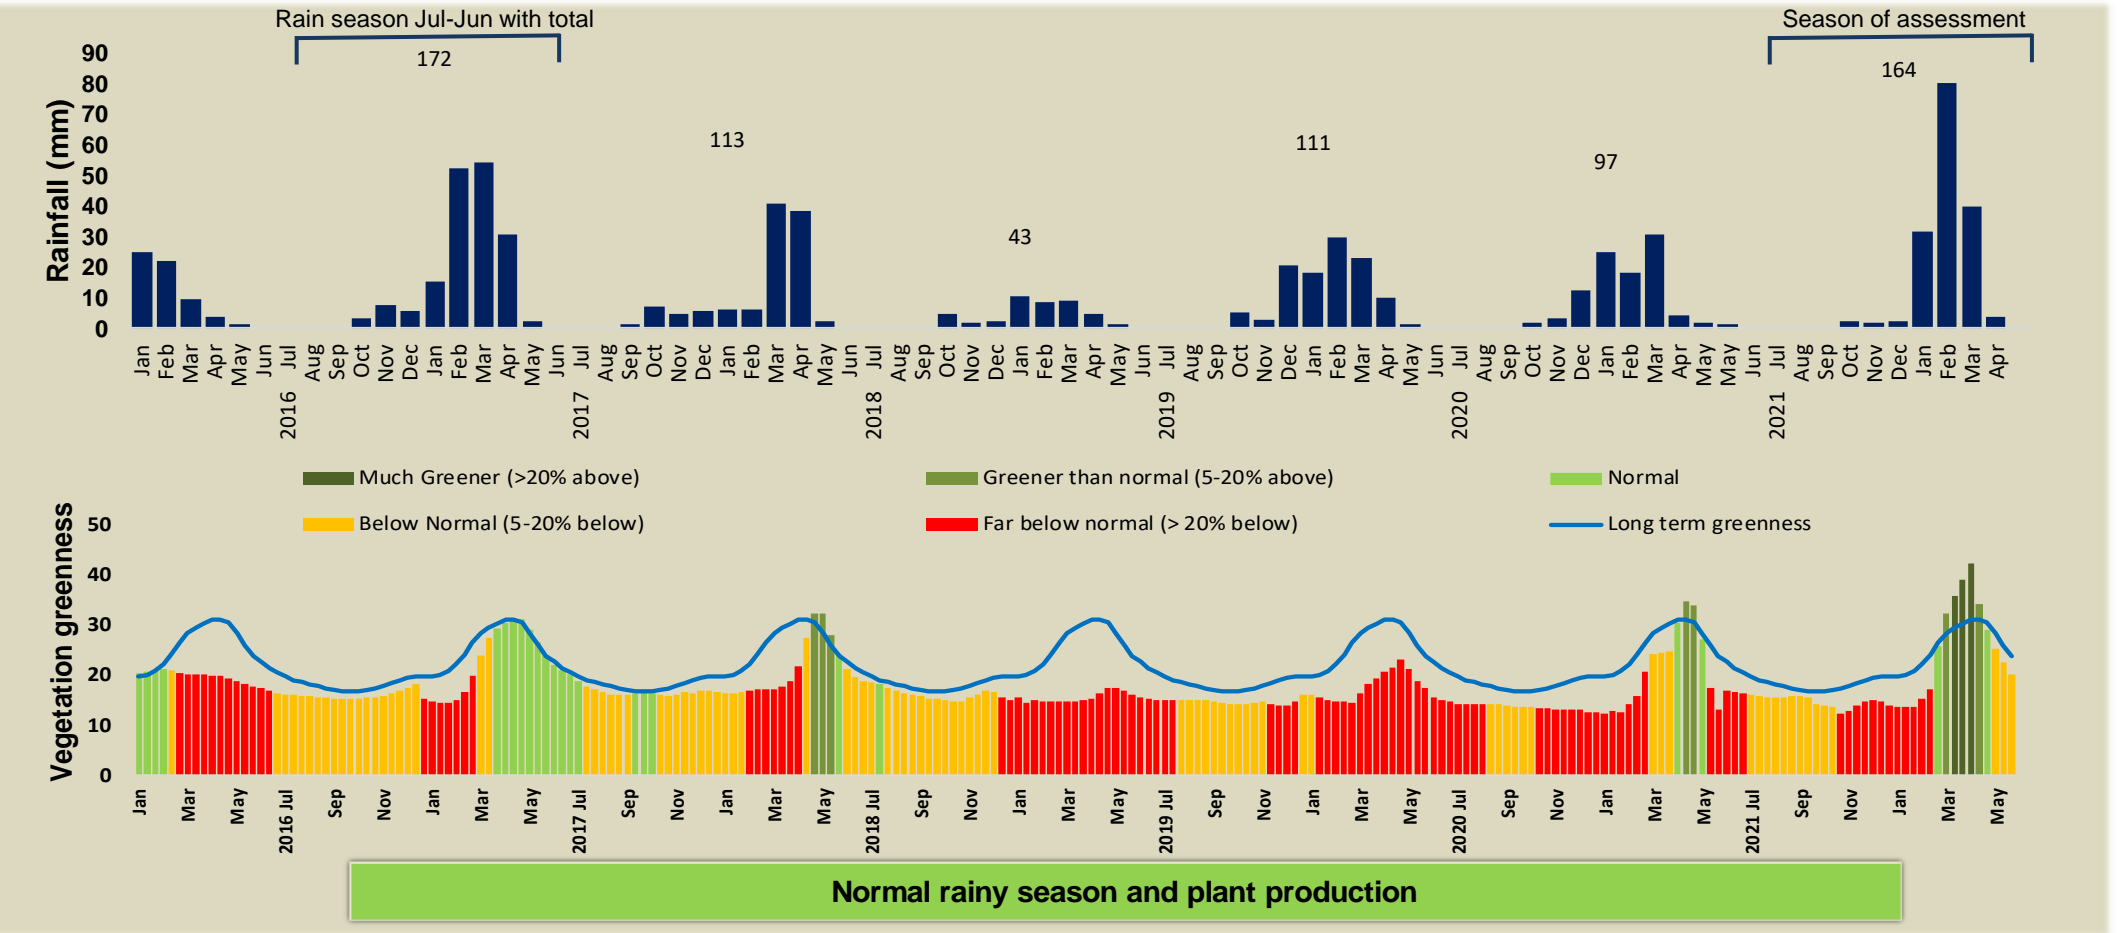

Adapting in response to the current environmental conditions ...

Seasonal trends in rainfall and vegetation (2021 / 2022 Season)

Vegetation cover trend (2000 - 2021)

Vegetation productivity (February to April) 2022

Fire management

Forage availability

Climate and vegetation patterns assist in our understanding of the status of wildlife and livestock in the conservancy for the effective management of these resources.