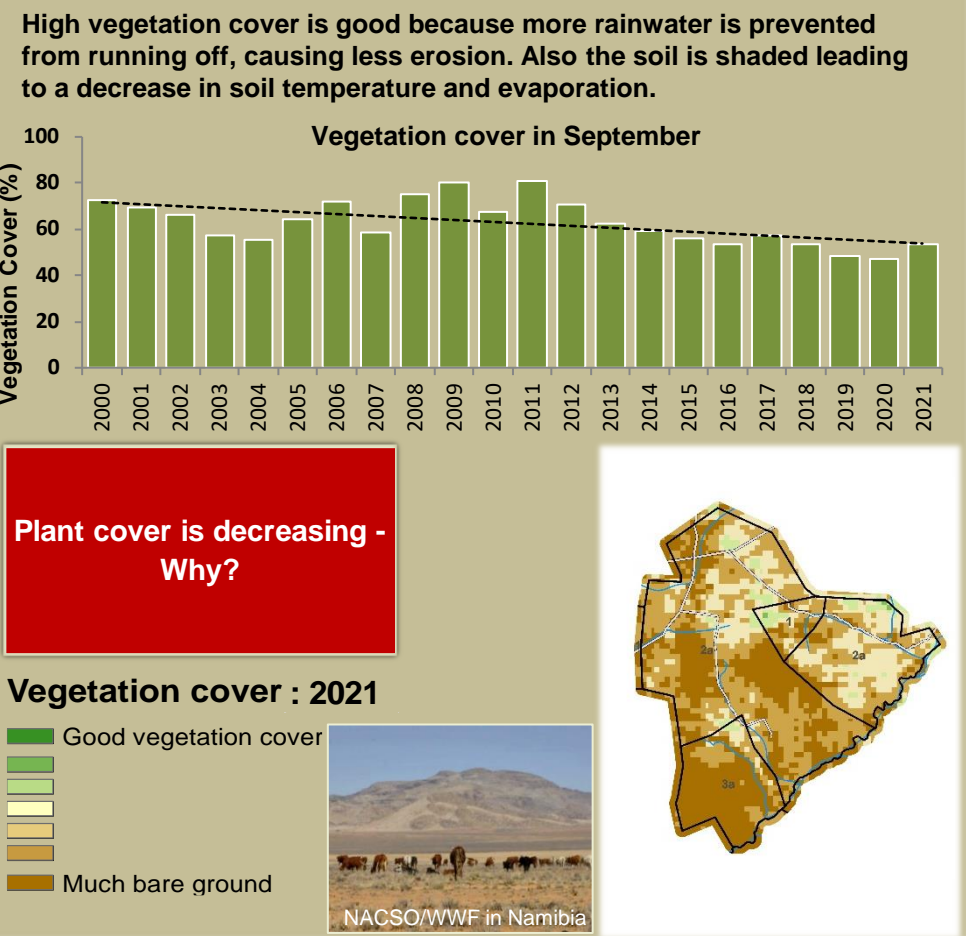

Adapting in response to the current environmental conditions ...

Seasonal trends in rainfall and vegetation (2021 / 2022 Season)

Vegetation cover trend (2000 - 2021)

Vegetation productivity (February to April) 2022

Fire management

Forage availability

Climate and vegetation patterns assist in our understanding of the status of wildlife and livestock in the conservancy for the effective management of these resources.