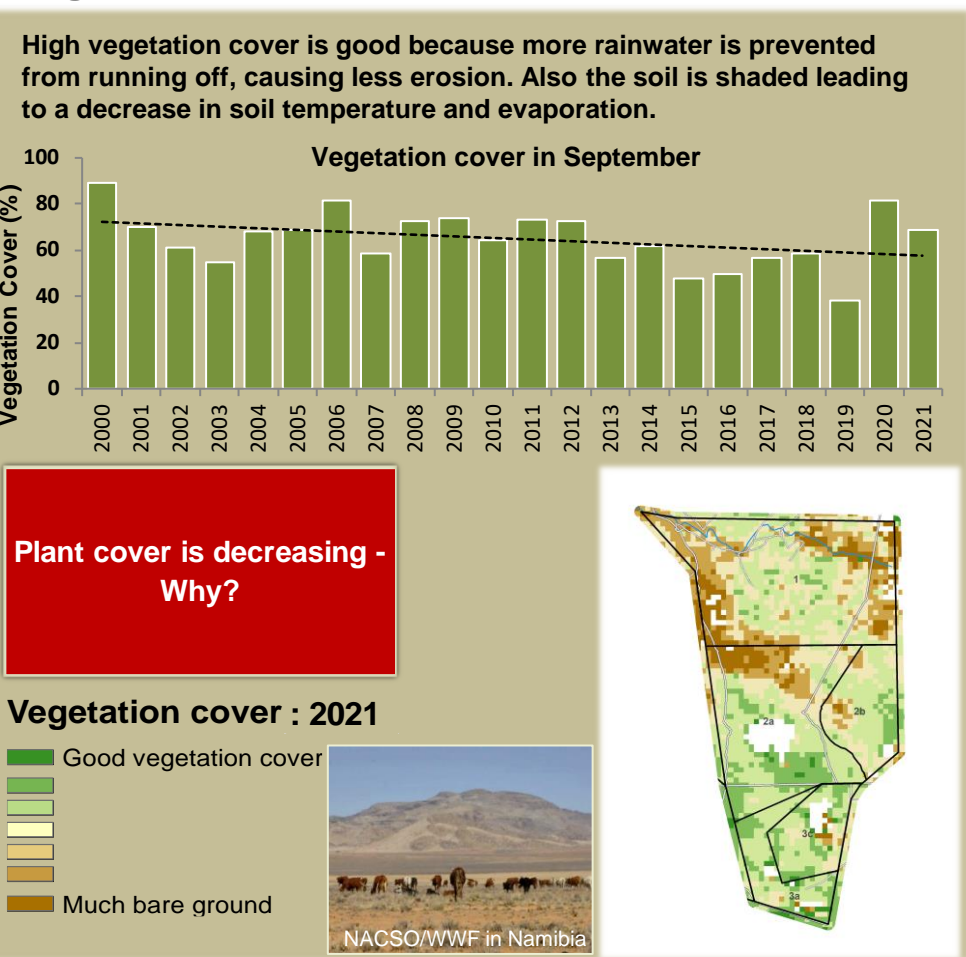

Adapting in response to the current environmental conditions ...

Seasonal trends in rainfall and vegetation (2021 / 2022 Season)

Vegetation cover trend (2000 - 2021)

Vegetation productivity (February to April) 2022

Fire management

Forage availability

Climate and vegetation patterns assist in our understanding of the status of wildlife and livestock in the conservancy for the effective management of these resources.