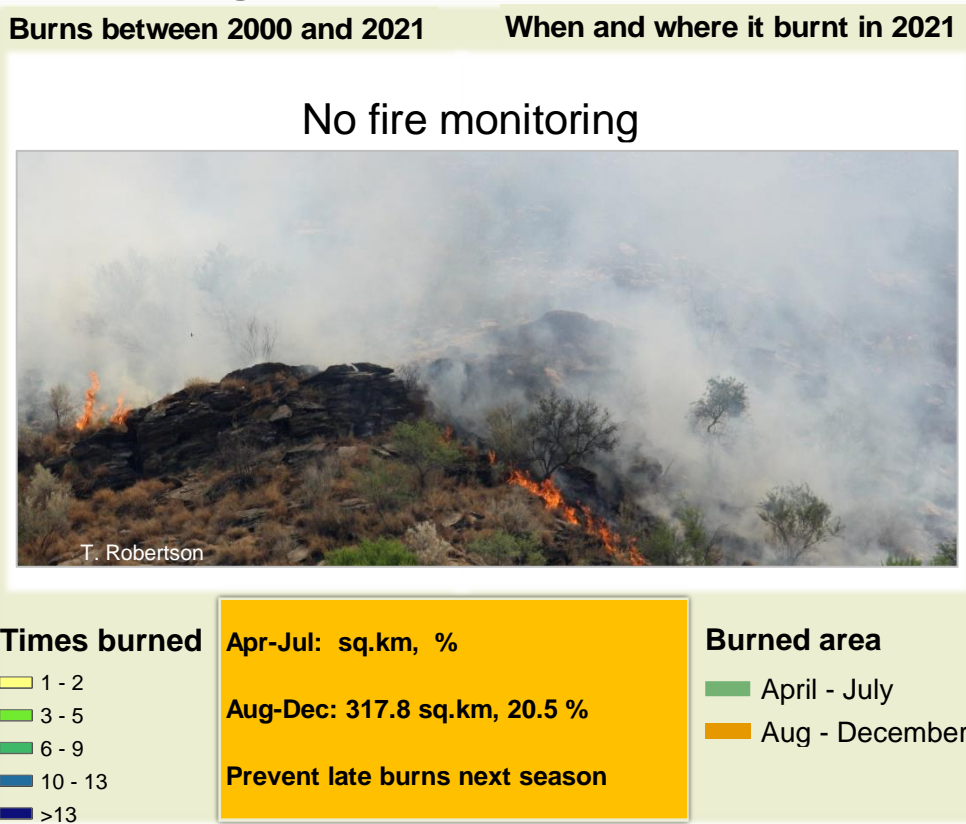

Adapting in response to the current environmental conditions ...

Seasonal trends in rainfall and vegetation (2021 / 2022 Season)

Vegetation cover trend (2000 - 2021)

Vegetation productivity (February to April) 2022

Fire management

Forage availability

Climate and vegetation patterns assist in our understanding of the status of wildlife and livestock in the conservancy for the effective management of these resources.