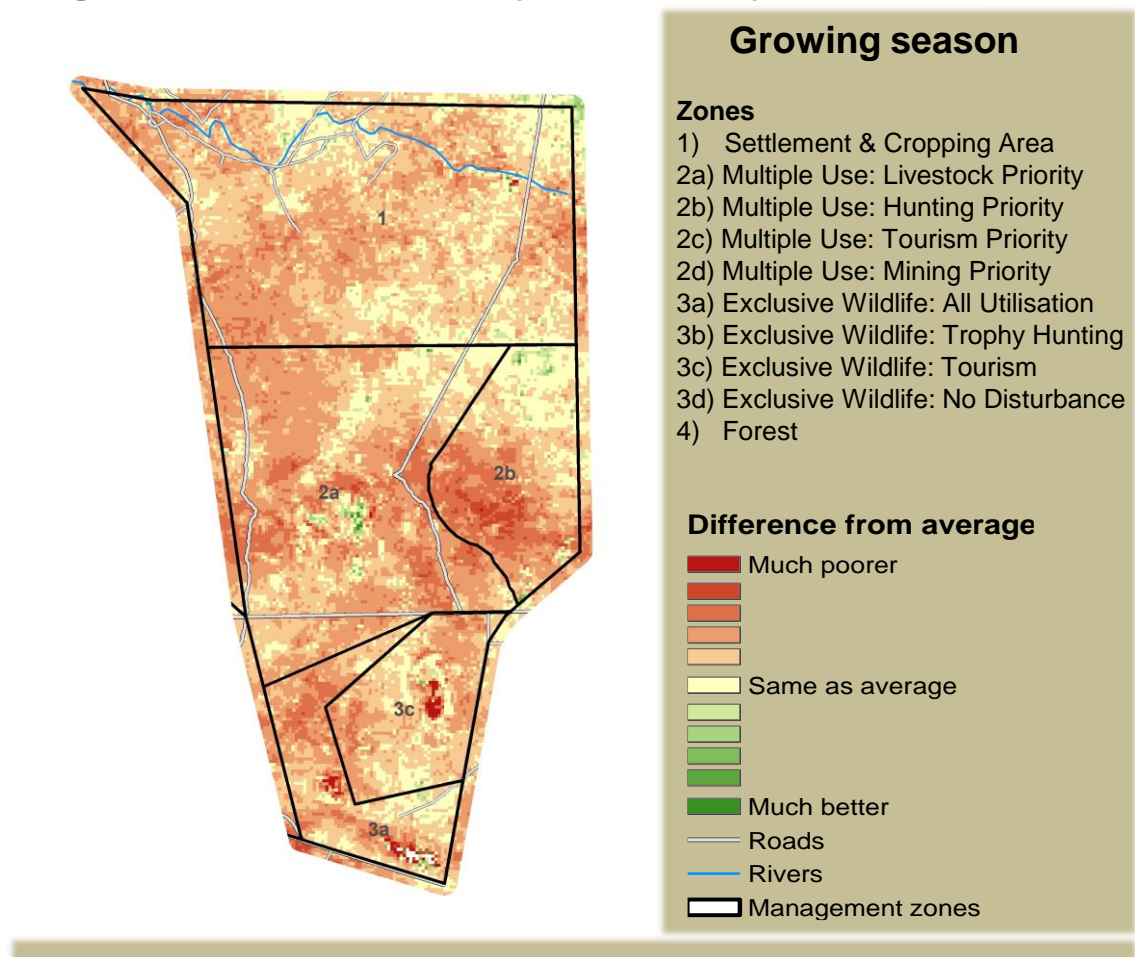

Adapting in response to the current environmental conditions ...

Seasonal trends in rainfall and vegetation (2021 / 2022 Season)

Vegetation cover trend (2000 - 2021)

Vegetation productivity (February to April) 2022

Fire management

Forage availability

Climate and vegetation patterns assist in our understanding of the status of wildlife and livestock in the conservancy for the effective management of these resources.