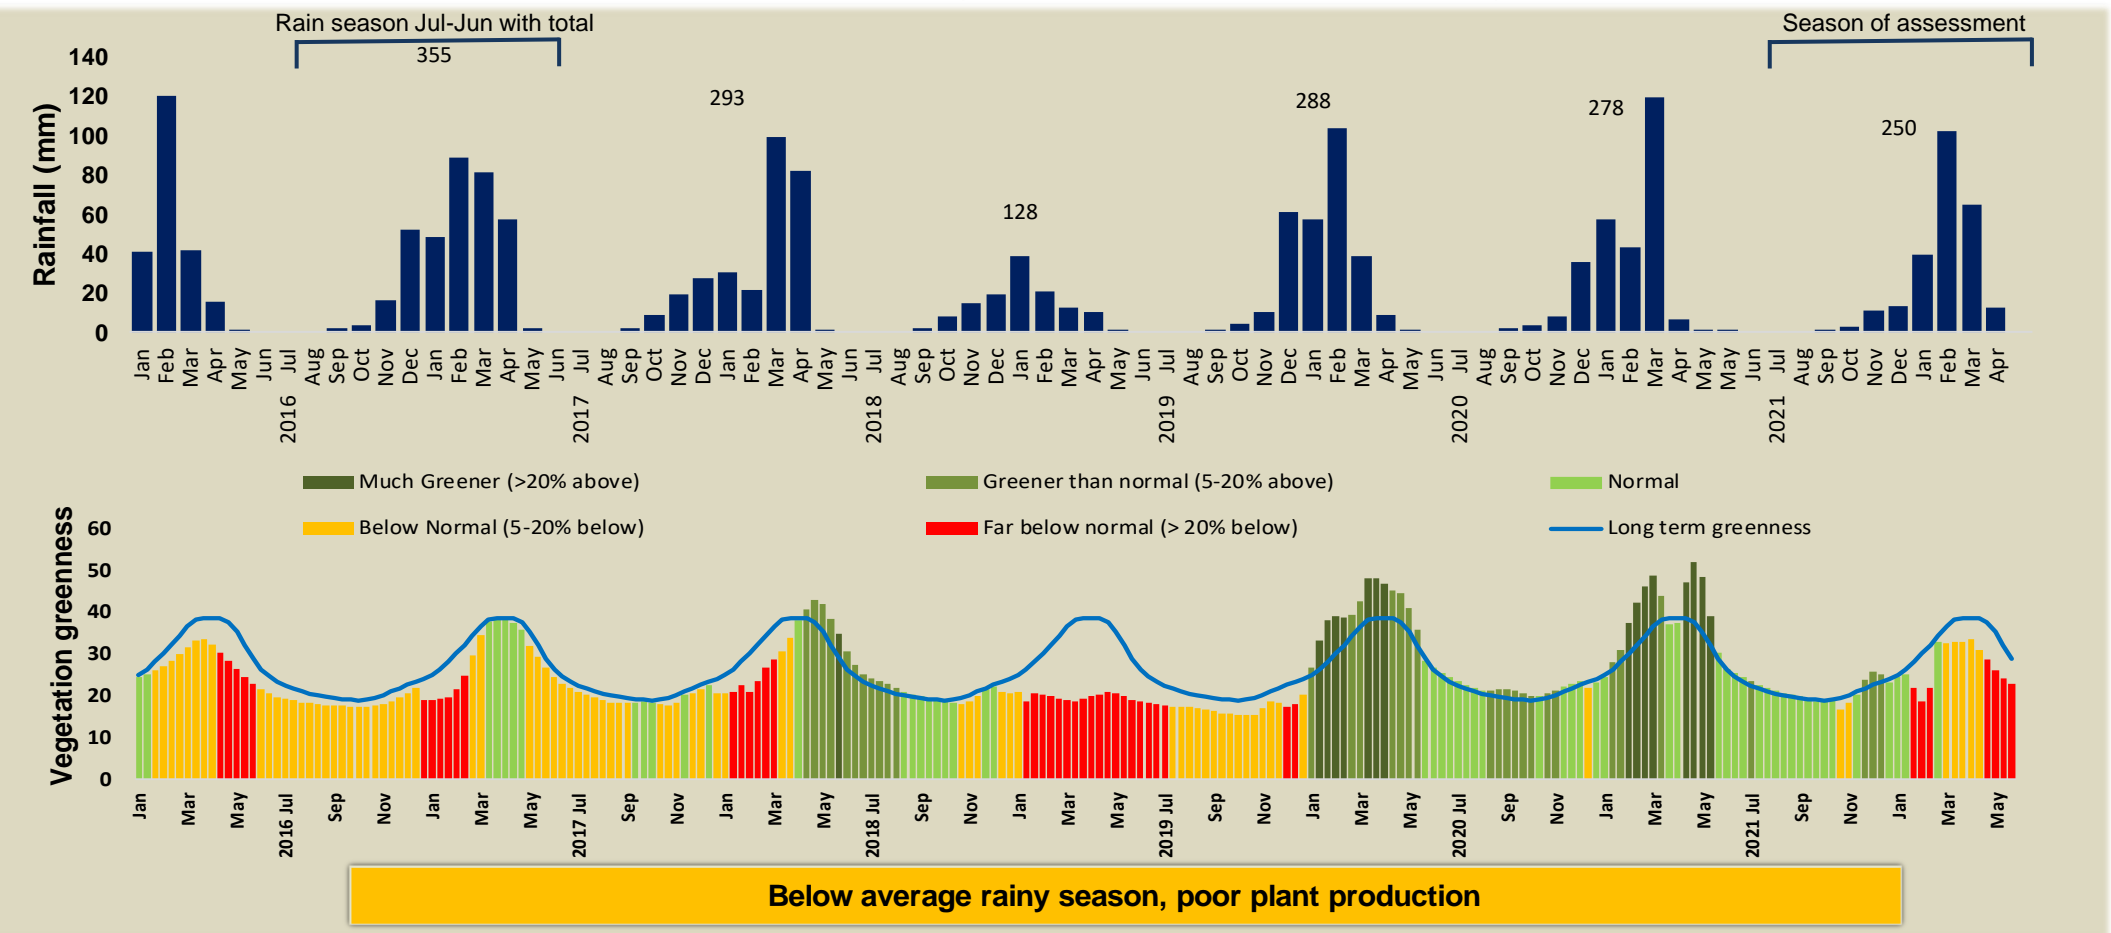

Adapting in response to the current environmental conditions ...

Seasonal trends in rainfall and vegetation (2021 / 2022 Season)

Vegetation cover trend (2000 - 2021)

Vegetation productivity (February to April) 2022

Fire management

Forage availability

Climate and vegetation patterns assist in our understanding of the status of wildlife and livestock in the conservancy for the effective management of these resources.