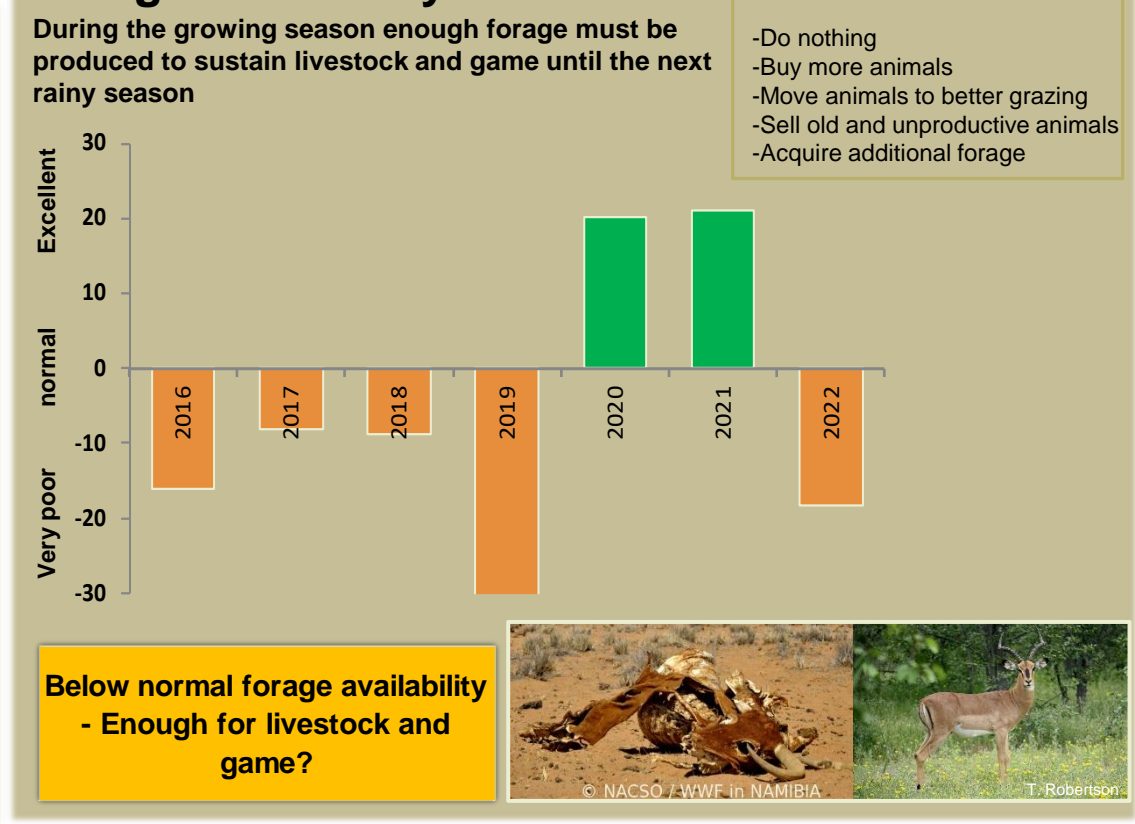

Adapting in response to the current environmental conditions ...

Seasonal trends in rainfall and vegetation (2021 / 2022 Season)

Vegetation cover trend (2000 - 2021)

Vegetation productivity (February to April) 2022

Fire management

Forage availability

Climate and vegetation patterns assist in our understanding of the status of wildlife and livestock in the conservancy for the effective management of these resources.