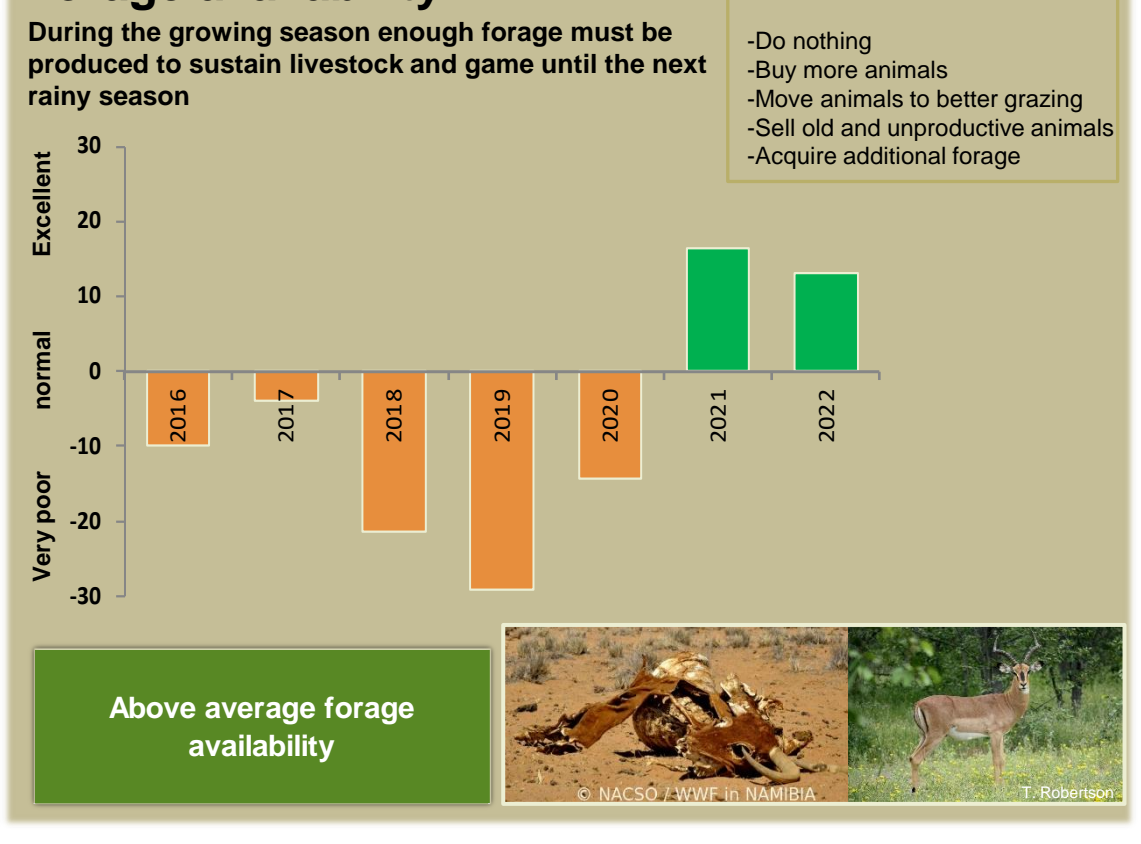

Adapting in response to the current environmental conditions ...

Seasonal trends in rainfall and vegetation (2021 / 2022 Season)

Vegetation cover trend (2000 - 2021)

Vegetation productivity (February to April) 2022

Fire management

Forage availability

Climate and vegetation patterns assist in our understanding of the status of wildlife and livestock in the conservancy for the effective management of these resources.