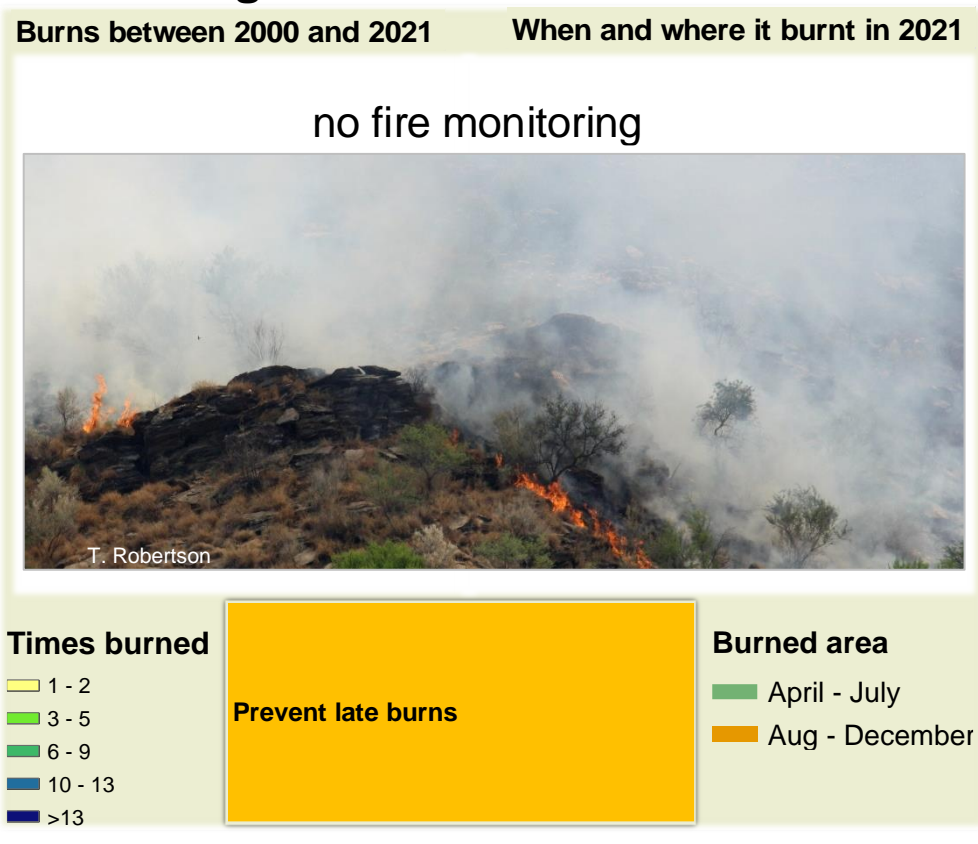

Adapting in response to the current environmental conditions ...

Seasonal trends in rainfall and vegetation (2021 / 2022 Season)

Vegetation cover trend (2000 - 2021)

Vegetation productivity (February to April) 2022

Fire management

Forage availability

Climate and vegetation patterns assist in our understanding of the status of wildlife and livestock in the conservancy for the effective management of these resources.