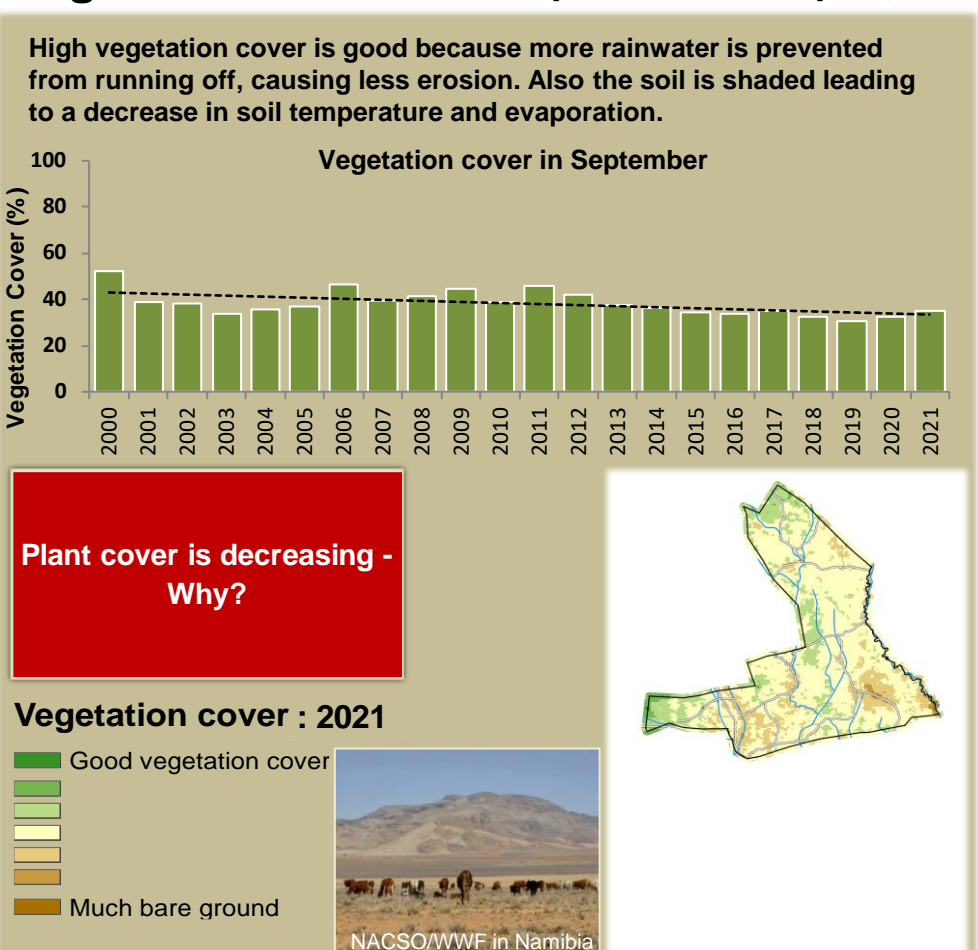

Adapting in response to the current environmental conditions ...

Seasonal trends in rainfall and vegetation (2021 / 2022 Season)

Vegetation cover trend (2000 - 2021)

Vegetation productivity (February to April) 2022

Fire management

Forage availability

Climate and vegetation patterns assist in our understanding of the status of wildlife and livestock in the conservancy for the effective management of these resources.