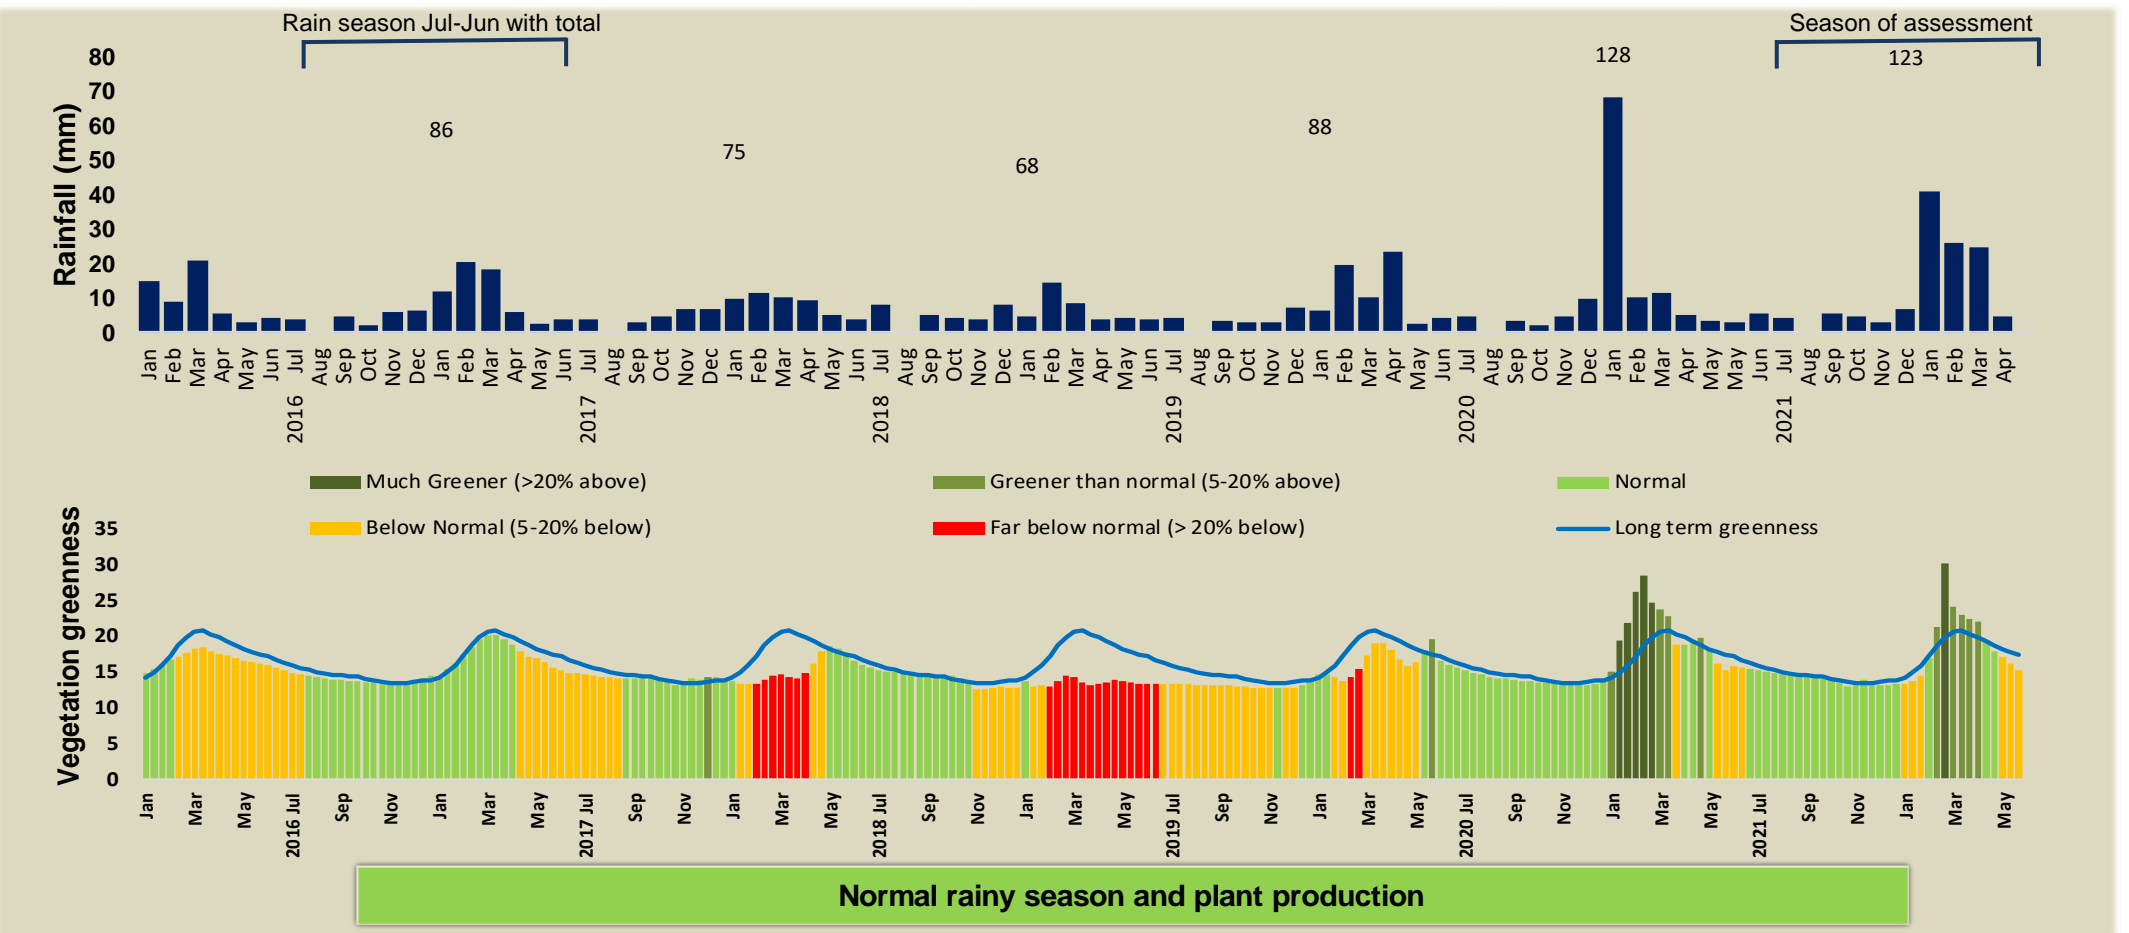

Adapting in response to the current environmental conditions ...

Seasonal trends in rainfall and vegetation (2021 / 2022 Season)

Vegetation cover trend (2000 - 2021)

Vegetation productivity (February to April) 2022

Fire management

Forage availability

Climate and vegetation patterns assist in our understanding of the status of wildlife and livestock in the conservancy for the effective management of these resources.