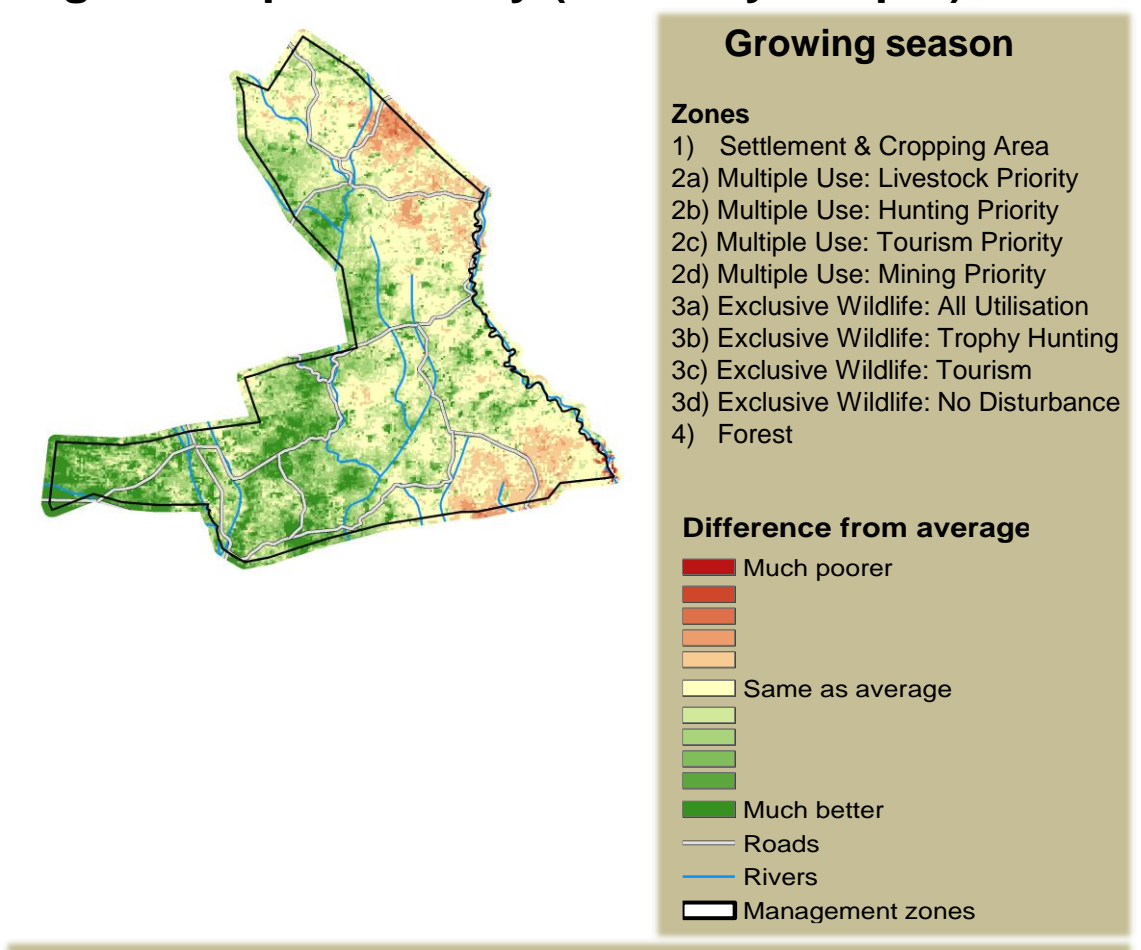

Adapting in response to the current environmental conditions ...

Seasonal trends in rainfall and vegetation (2021 / 2022 Season)

Vegetation cover trend (2000 - 2021)

Vegetation productivity (February to April) 2022

Fire management

Forage availability

Climate and vegetation patterns assist in our understanding of the status of wildlife and livestock in the conservancy for the effective management of these resources.