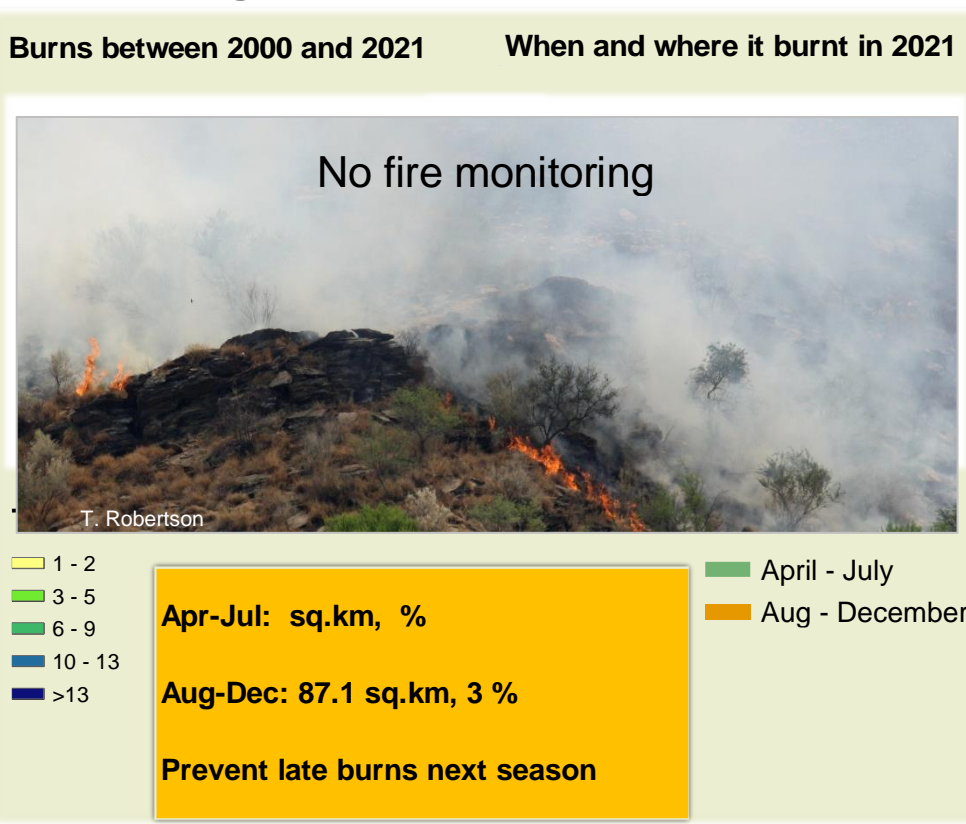

Adapting in response to the current environmental conditions ...

Seasonal trends in rainfall and vegetation (2021 / 2022 Season)

Vegetation cover trend (2000 - 2021)

Vegetation productivity (February to April) 2022

Fire management

Forage availability

Climate and vegetation patterns assist in our understanding of the status of wildlife and livestock in the conservancy for the effective management of these resources.