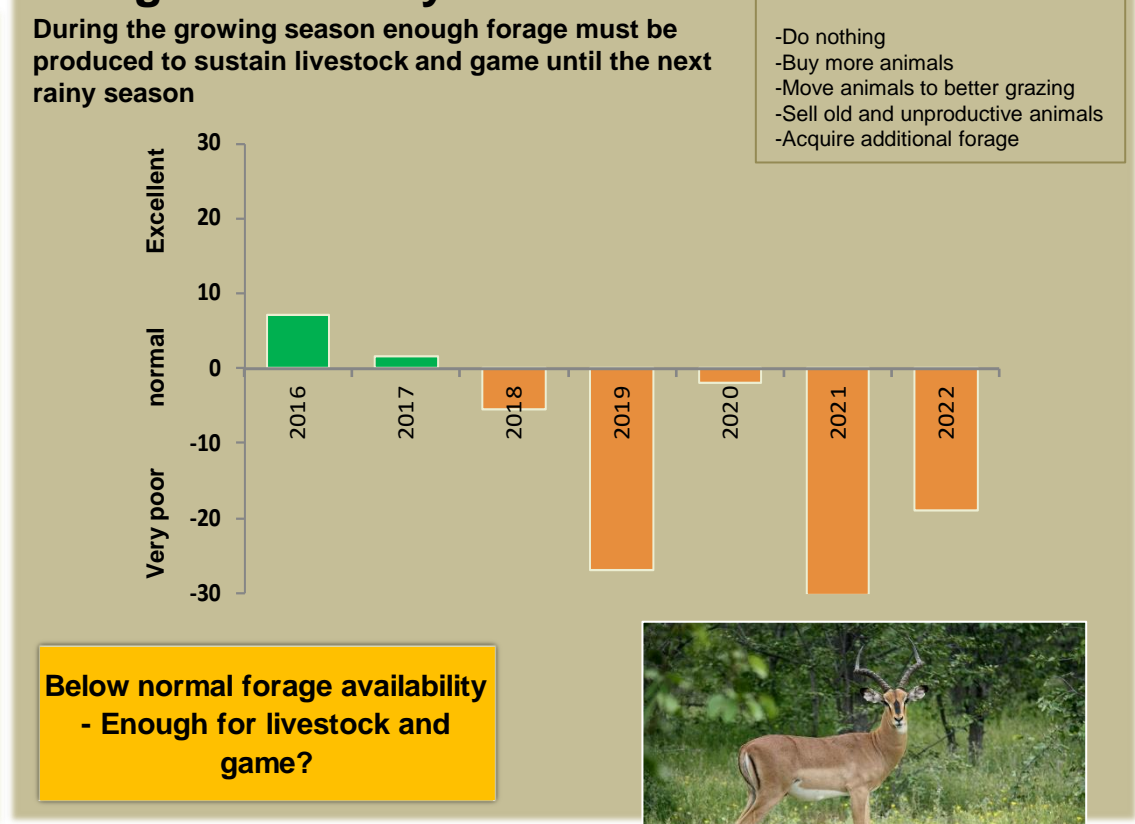

Adapting in response to the current environmental conditions ...

Seasonal trends in rainfall and vegetation (2021 / 2022 Season)

Vegetation cover trend (2000 - 2021)

Vegetation productivity (February to April) 2022

Fire management

Forage availability

Climate and vegetation patterns assist in our understanding of the status of wildlife and livestock in the conservancy for the effective management of these resources.