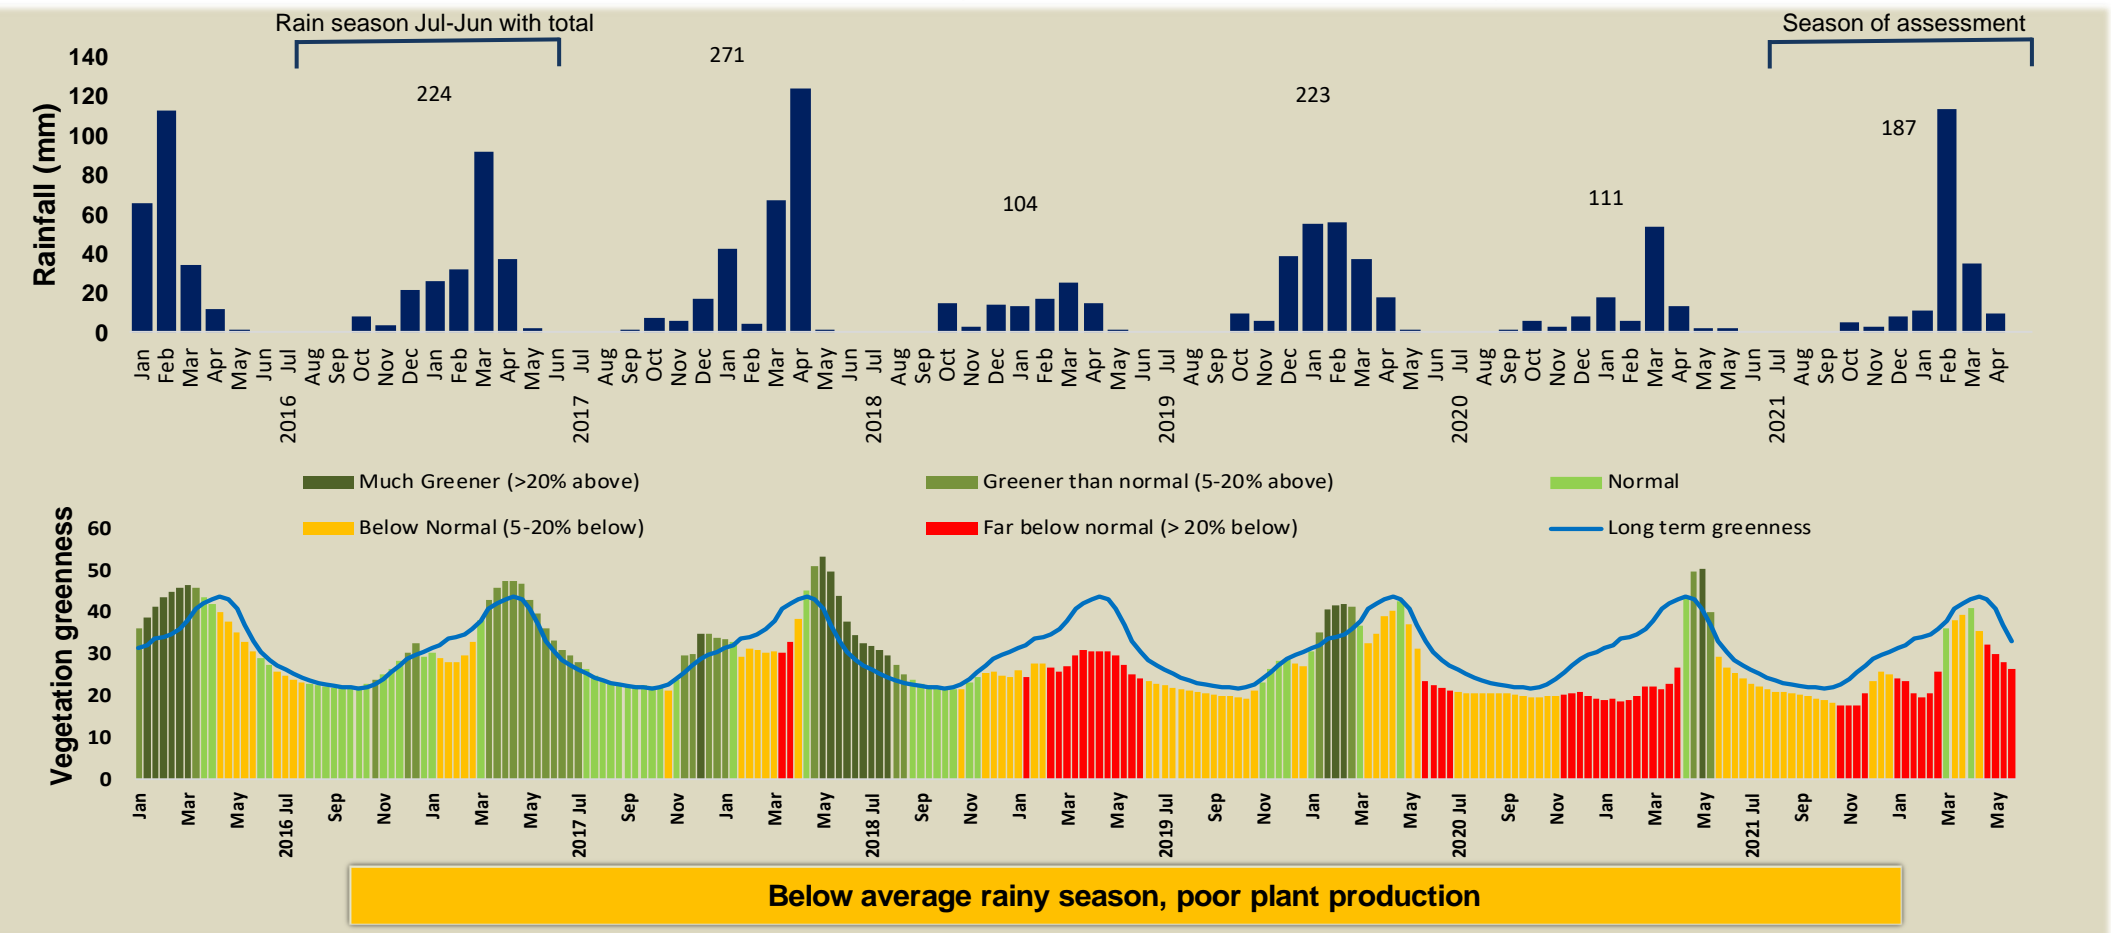

Adapting in response to the current environmental conditions ...

Seasonal trends in rainfall and vegetation (2021 / 2022 Season)

Vegetation cover trend (2000 - 2021)

Vegetation productivity (February to April) 2022

Fire management

Forage availability

Climate and vegetation patterns assist in our understanding of the status of wildlife and livestock in the conservancy for the effective management of these resources.