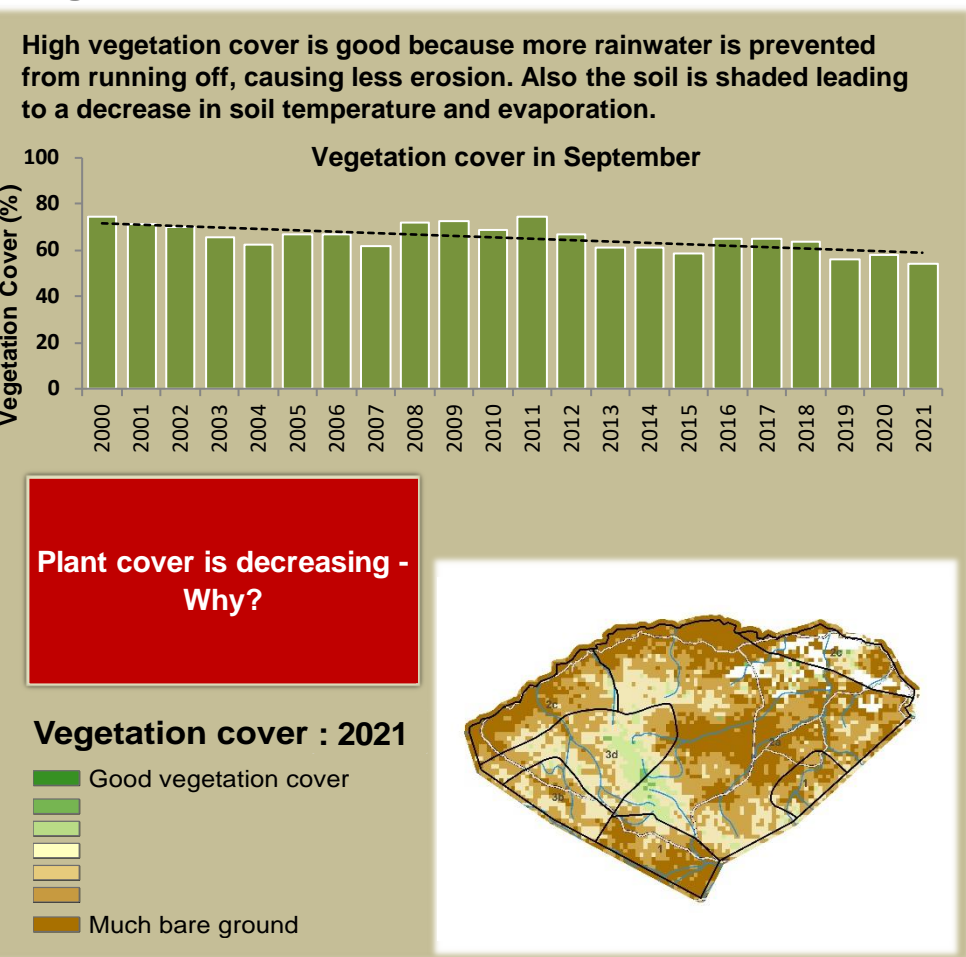

Adapting in response to the current environmental conditions ...

Seasonal trends in rainfall and vegetation (2021 / 2022 Season)

Vegetation cover trend (2000 - 2021)

Vegetation productivity (February to April) 2022

Fire management

Forage availability

Climate and vegetation patterns assist in our understanding of the status of wildlife and livestock in the conservancy for the effective management of these resources.