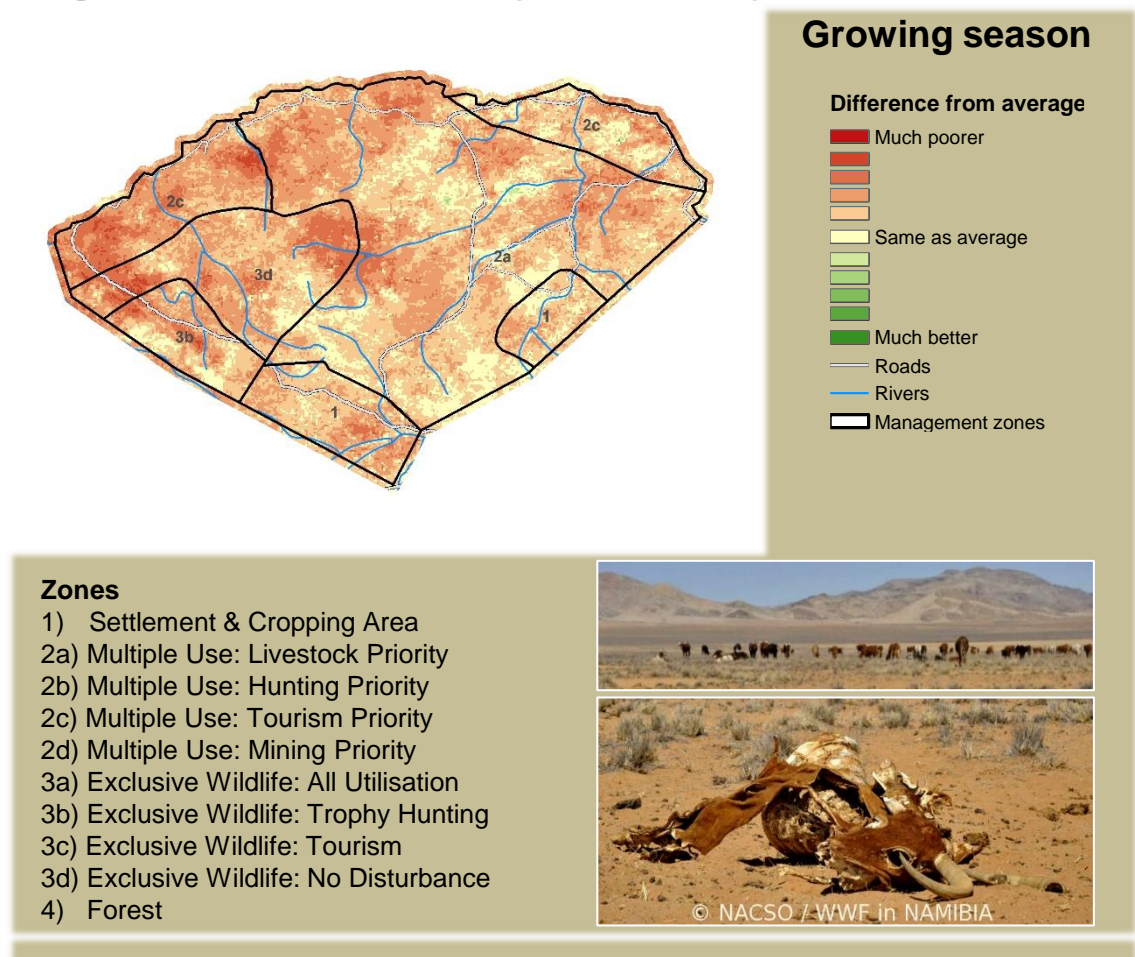

Adapting in response to the current environmental conditions ...

Seasonal trends in rainfall and vegetation (2021 / 2022 Season)

Vegetation cover trend (2000 - 2021)

Vegetation productivity (February to April) 2022

Fire management

Forage availability

Climate and vegetation patterns assist in our understanding of the status of wildlife and livestock in the conservancy for the effective management of these resources.