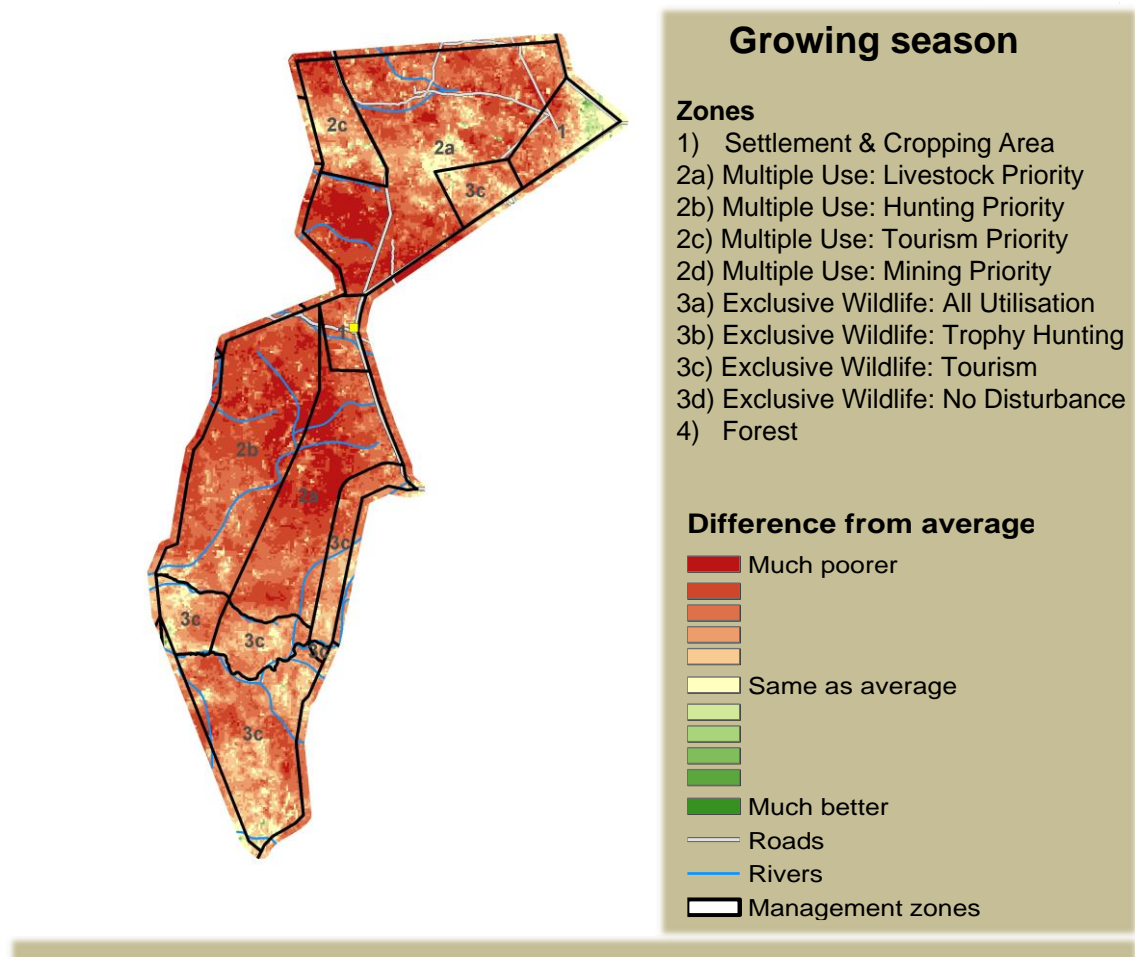

Ehi-Rovipuka Climate and Vegetation Report

Adapting in response to the current environmental conditions ...

Seasonal trends in rainfall and vegetation (2020 / 2021 Season)

Vegetation cover trend (2000 - 2020)

Vegetation productivity (February to April) 2021

Fire management

Forage availability

Climate and vegetation patterns assist in our understanding of the status of wildlife and livestock in the conservancy for the effective management of these resources.