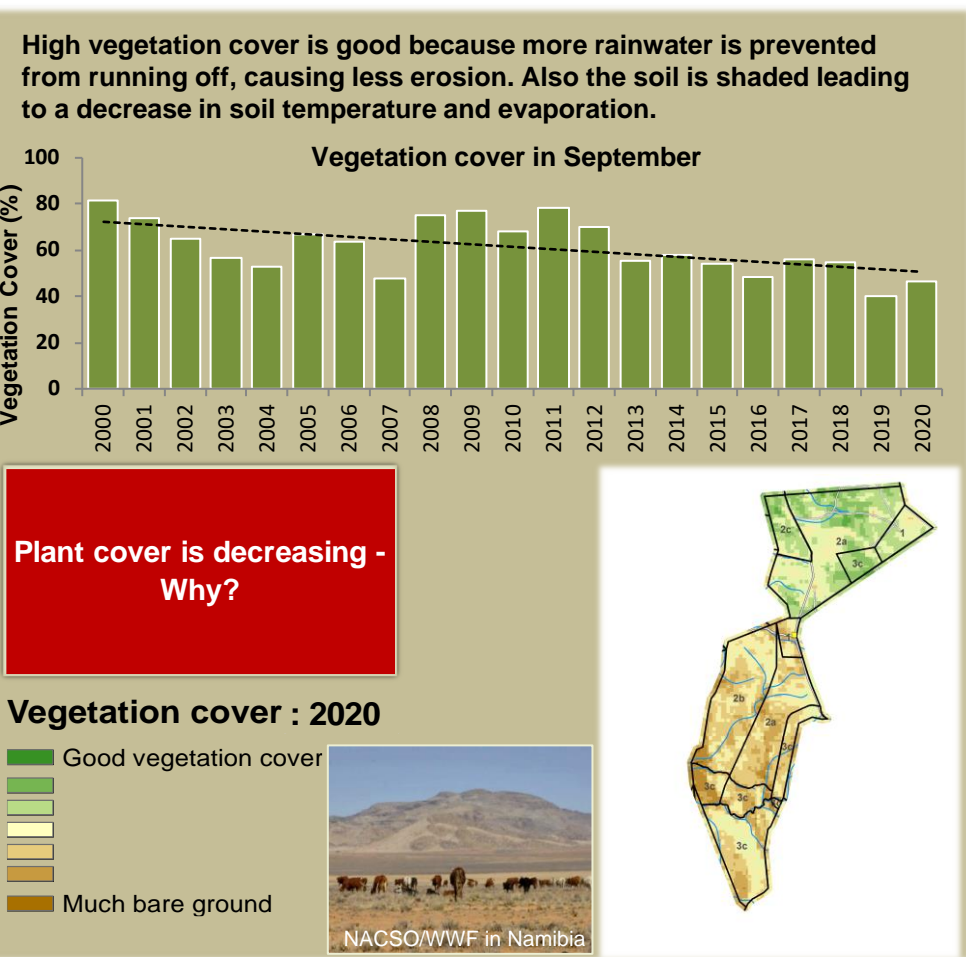

Ehi-Rovipuka Climate and Vegetation Report

Adapting in response to the current environmental conditions ...

Seasonal trends in rainfall and vegetation (2020 / 2021 Season)

Vegetation cover trend (2000 - 2020)

Vegetation productivity (February to April) 2021

Fire management

Forage availability

Climate and vegetation patterns assist in our understanding of the status of wildlife and livestock in the conservancy for the effective management of these resources.