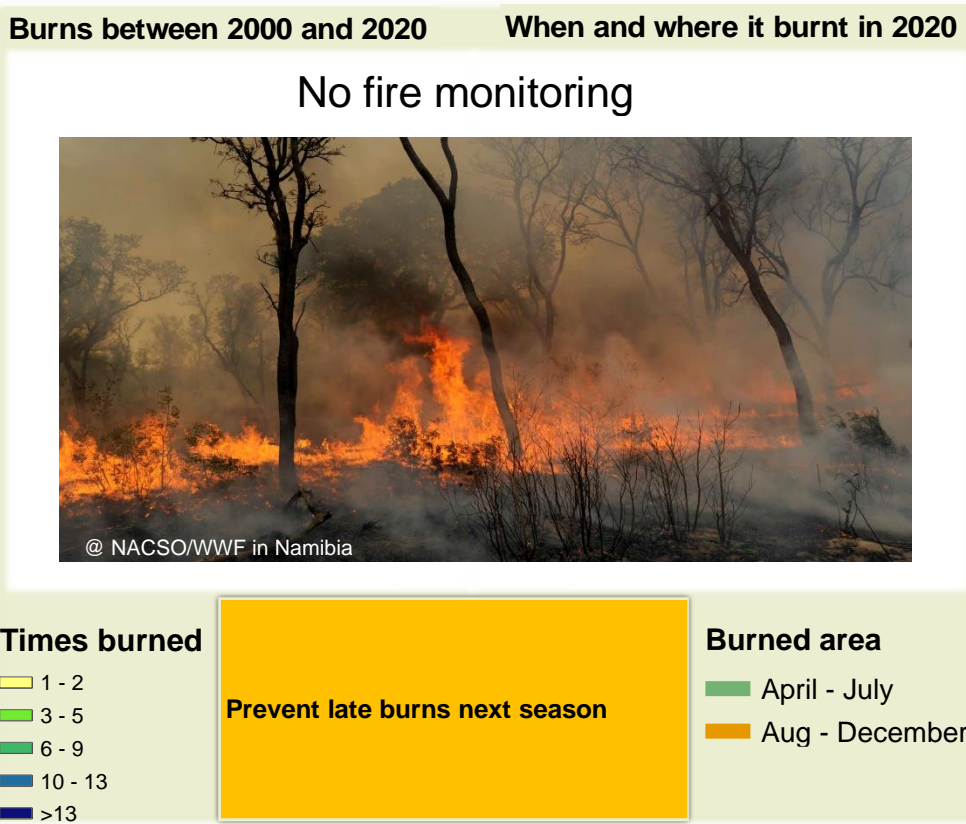

Ehi-Rovipuka Climate and Vegetation Report

Adapting in response to the current environmental conditions ...

Seasonal trends in rainfall and vegetation (2020 / 2021 Season)

Vegetation cover trend (2000 - 2020)

Vegetation productivity (February to April) 2021

Fire management

Forage availability

Climate and vegetation patterns assist in our understanding of the status of wildlife and livestock in the conservancy for the effective management of these resources.