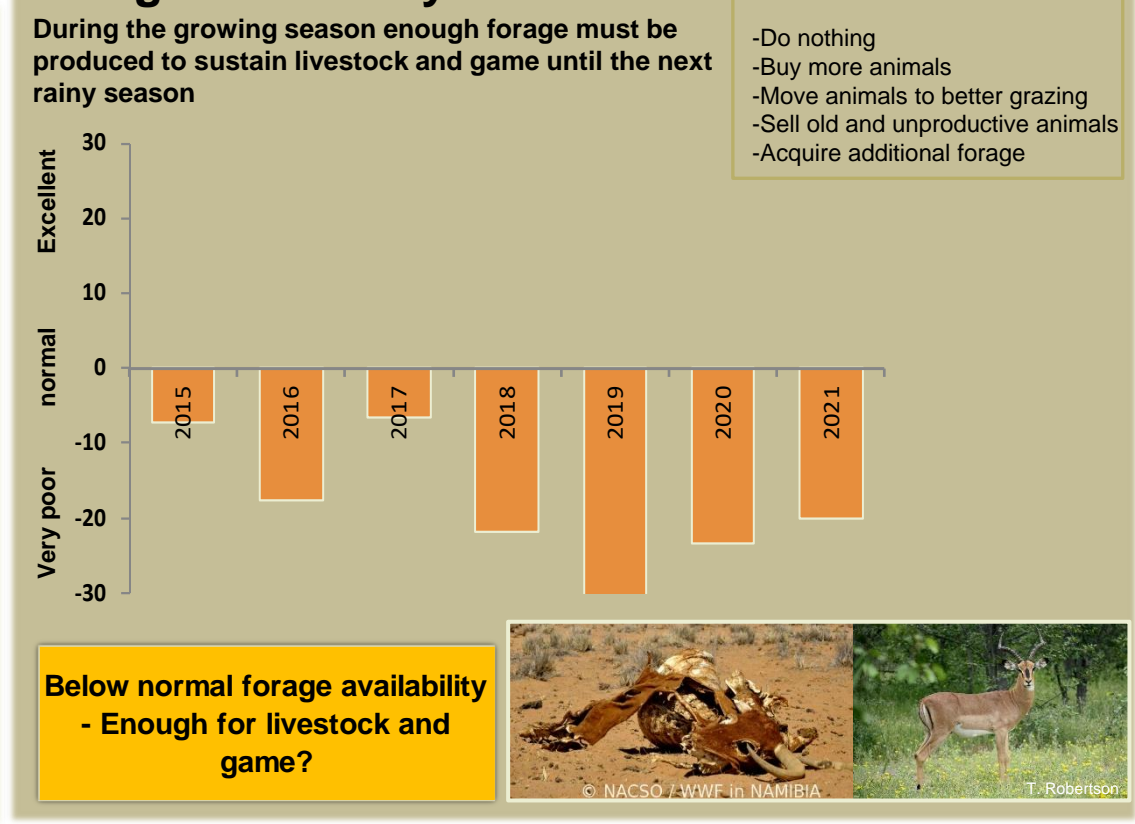

Ehi-Rovipuka Climate and Vegetation Report

Adapting in response to the current environmental conditions ...

Seasonal trends in rainfall and vegetation (2020 / 2021 Season)

Vegetation cover trend (2000 - 2020)

Vegetation productivity (February to April) 2021

Fire management

Forage availability

Climate and vegetation patterns assist in our understanding of the status of wildlife and livestock in the conservancy for the effective management of these resources.