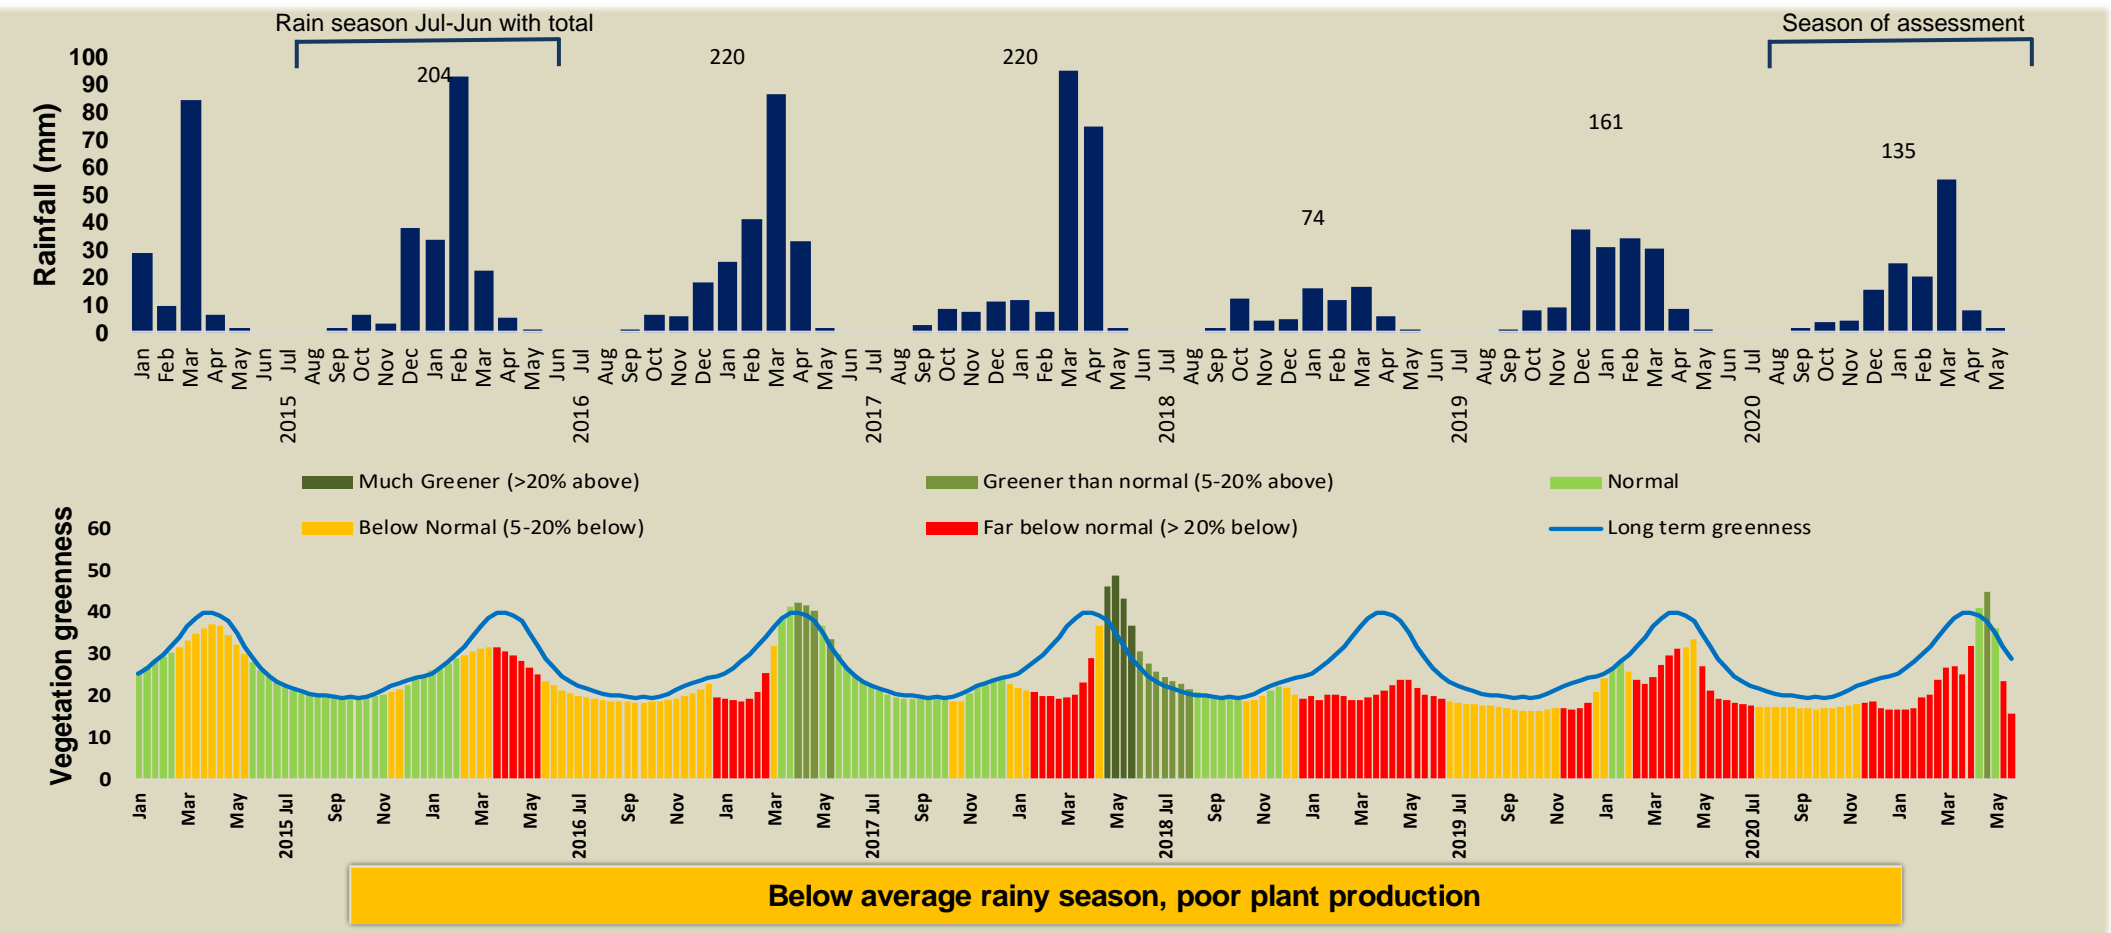

Ehi-Rovipuka Climate and Vegetation Report

Adapting in response to the current environmental conditions ...

Seasonal trends in rainfall and vegetation (2020 / 2021 Season)

Vegetation cover trend (2000 - 2020)

Vegetation productivity (February to April) 2021

Fire management

Forage availability

Climate and vegetation patterns assist in our understanding of the status of wildlife and livestock in the conservancy for the effective management of these resources.