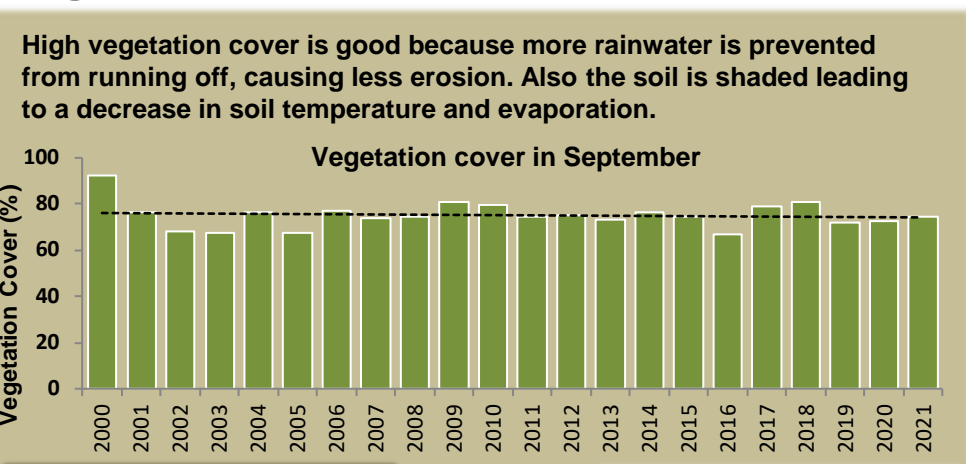

## Seasonal trends in rainfall and vegetation (2021 / 2022 Season)

## Vegetation cover trend (2000 - 2021)

Plant cover has remained the same over time