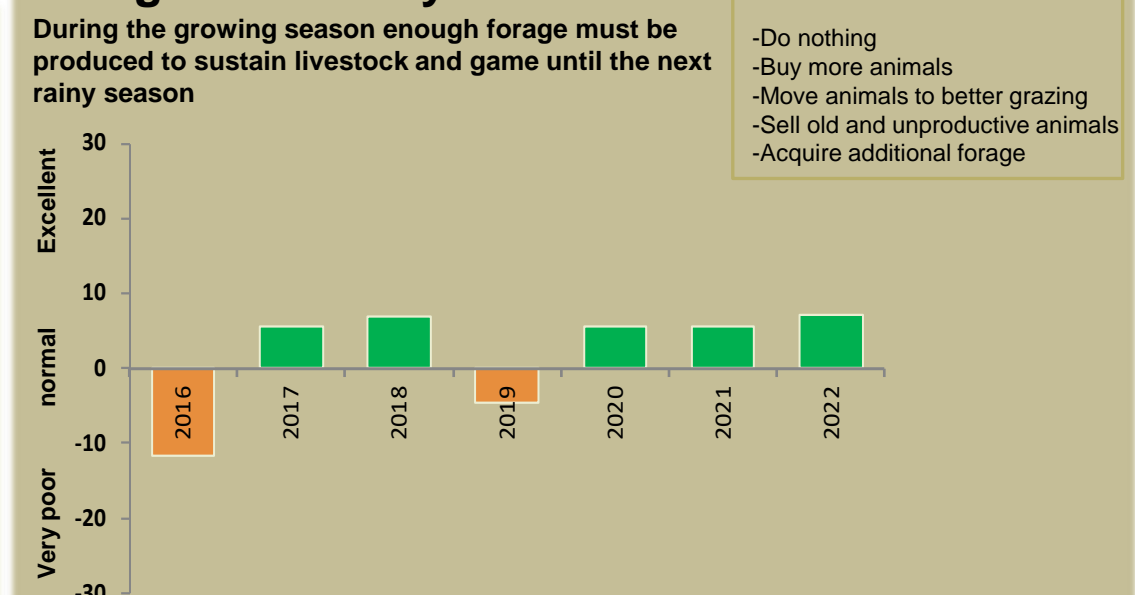

Forage availability

Climate and vegetation patterns assist in our understanding of the status of wildlife and livestock in the conservancy for the effective management of these resources.