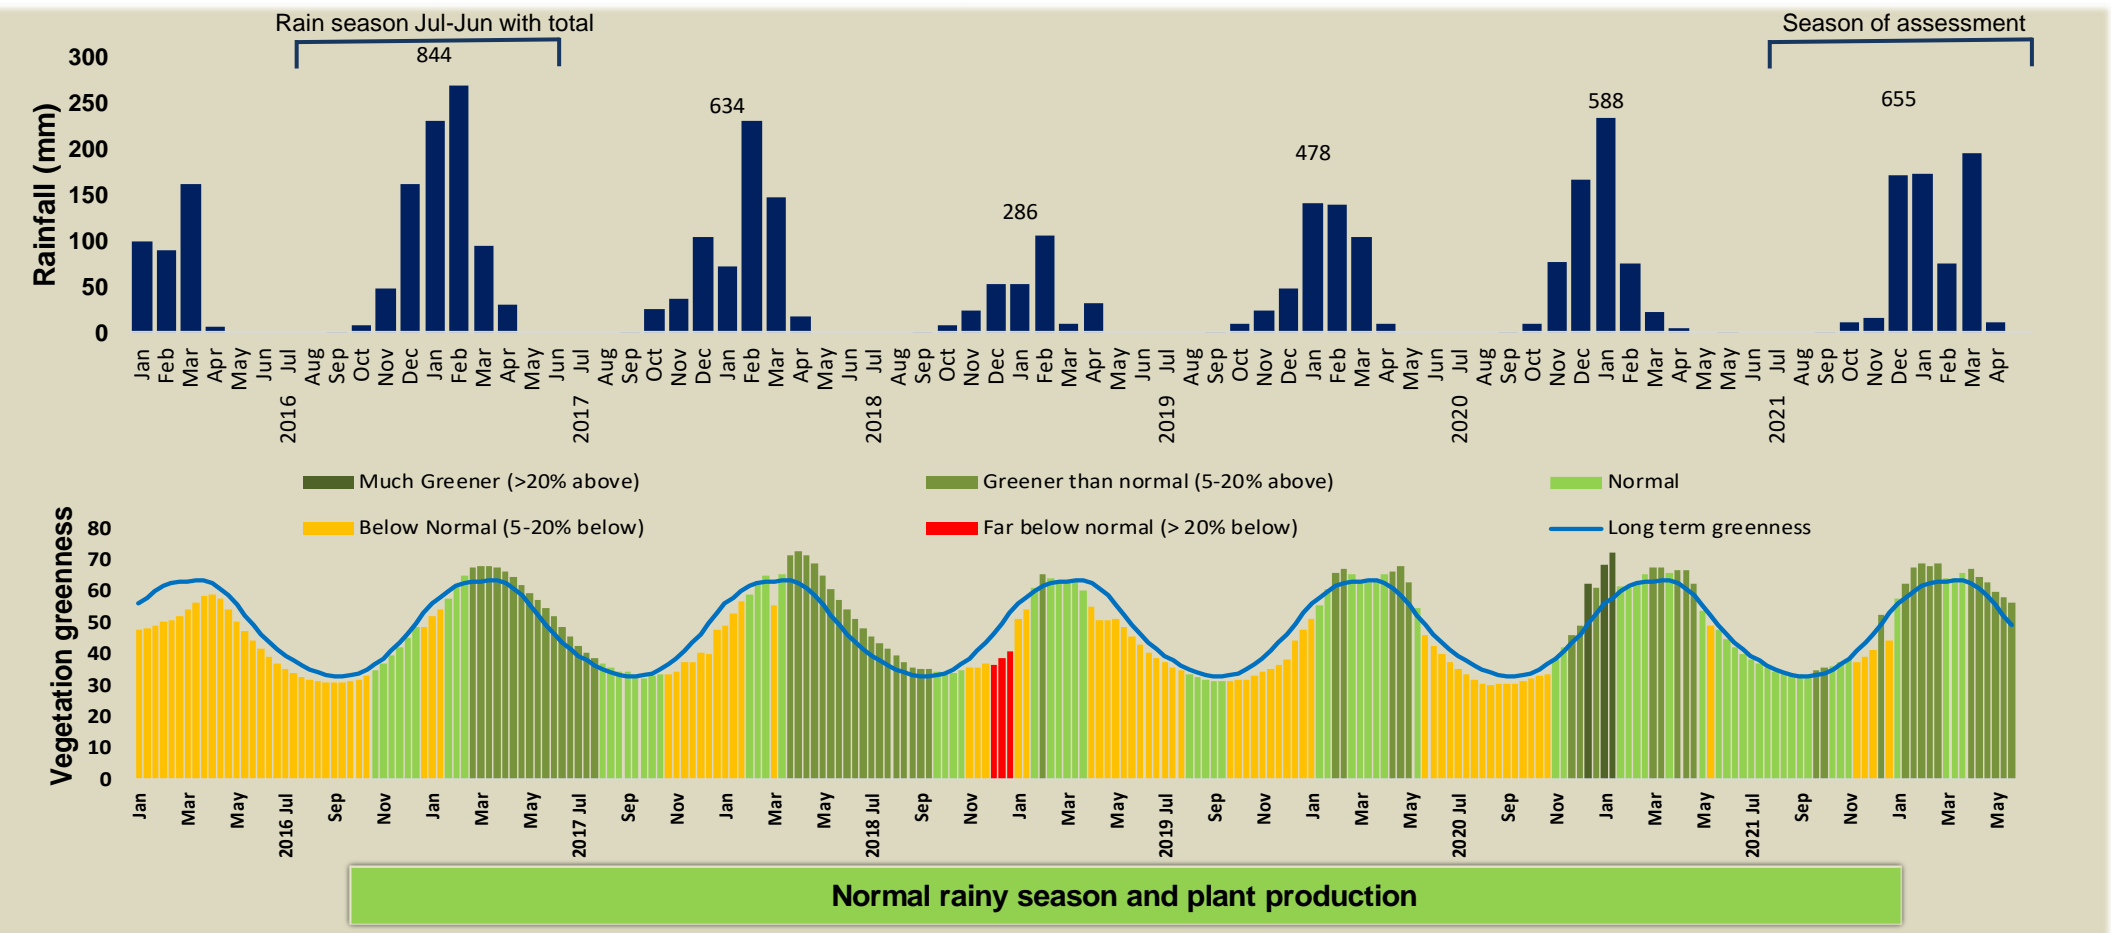

## Seasonal trends in rainfall and vegetation (2021 / 2022 Season)

## Vegetation cover trend (2000 - 2021)

Plant cover has remained the same over time

## Vegetation productivity (February to April) 2022