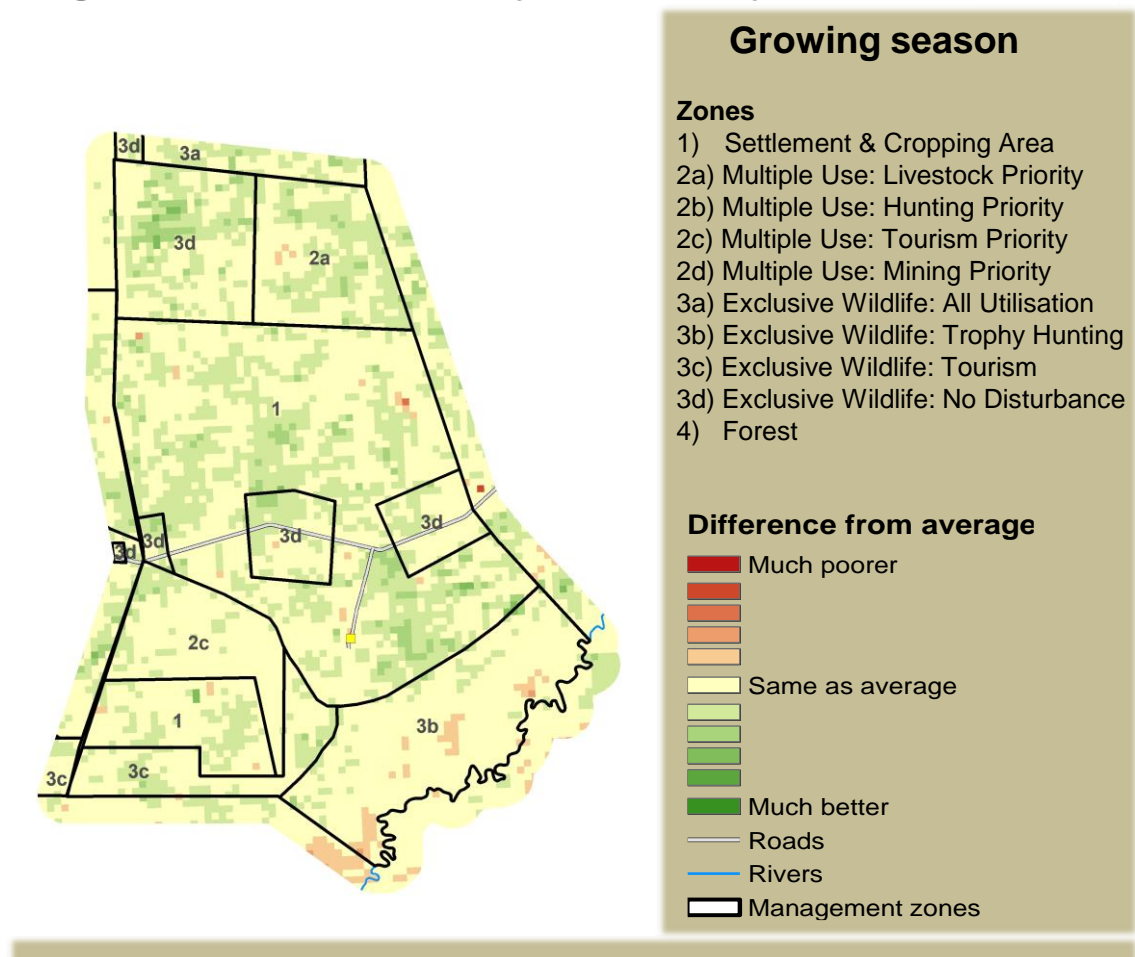

## Seasonal trends in rainfall and vegetation (2021 / 2022 Season)

## Vegetation cover trend (2000 - 2021)

Plant cover has remained the same over time

## Vegetation productivity (February to April) 2022

## Forage availability

Climate and vegetation patterns assist in our understanding of the status of wildlife and livestock in the conservancy for the effective management of these resources.