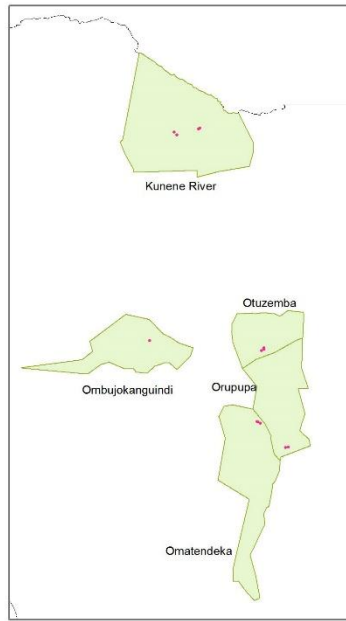

FULL MOON WATERHOLE COUNTS IN NORTHERN KUNENE

2015

Animals seen during the count

Conservancy	Ombujokanguindi		Orupupa		Otuzemba		Omatendeka			Kunene River		Total
	Okapangekua	Okaturukira	Orui-orunene	Okatuzembona	Omukungu	Okavanje	Okombako	Okondundu	Okombine	Ombahu		
Species												
Baboon	28	137		44		89	63	50		36	447	
Bat-eared Fox									12		12	
Black-face impala	33	135	27	151	87	21	5	26	60	134	679	
Dik Dik	39					2					41	
Duiker		5							3	5	13	
Elephant			16								16	
Gemsbok			1		7						8	
Giraffe		4									4	
Hyaena						1		1			2	
Jackal			1	10			1	3			15	
Klipspringer	6	17					2				25	
Kudu	32	285	183	62	75	40	6	35	17	24	759	
Leopard				2		3					5	
Ostrich			1	8	13						22	
Springbok			73		2						75	
Steenbok	4								2		6	
Vervet Monkey	52										52	
Warthog		2	12								14	
Zebra Burchell's			6								6	
Zebra Hartmann's		163		114	23						300	

Total Estimates

Species	Waterhole estimate	*Game Count	** Local estimate	Accepted estimate
Black-face impala	498	64	2900	
Duiker	21	84		
Elephant	10			
Gemsbok	11	165		
Giraffe	8	180	240	
Hyaena	1			
Jackal	10			
Klipspringer	45			
Kudu	601	250	3350	
Leopard	3			
Ostrich	29	380		
Springbok	100	7770	3550	
Steenbok	8			
Warthog	10			
Zebra Burchell's	3		127	
Zebra Hartmann's	254	140	3390	

* Game count estimates do not include Kunene River
 ** Local estimates are not survey based and should not be considered reliable

Distribution