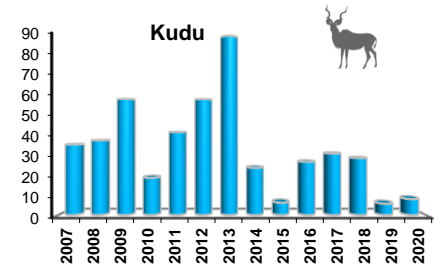

Animals seen in this count:

Total Route km	87
Number of routes	2
Total area (km²)	238

Count area
23,800 ha

Species	Total	Route 1	Route 2
Baboon	31	30	1
Gemsbok	19	18	1
Jackal	5	3	2
Klipspringer	0		
Kudu	7	7	
Ostrich	26	19	7
Springbok	380	215	165
Steenbok	0		
Warthog	2	2	
Hartmann's Zebra	26	23	3