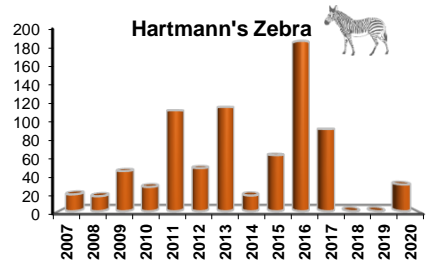

Animals seen in this count:

Total Route km	87
Number of routes	2
Total area (km²)	238

Count area
23,800 ha

Species	Total	Route 1	Route 2
Baboon	31	30	1
Gemsbok	19	18	1
Jackal	5	3	2
Klipspringer	0		
Kudu	7	7	
Ostrich	26	19	7
Springbok	380	215	165
Steenbok	0		
Warthog	2	2	
Hartmann's Zebra	26	23	3