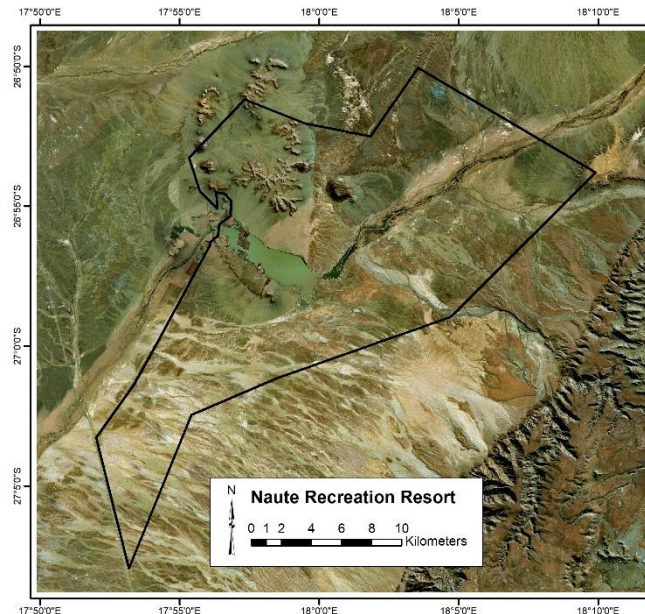

### Animals seen in this count:

Total Route km	87
Number of routes	2
Total area (km <sup>2</sup> )	238

Count area  
23,800 ha

Species	Total	Route 1	Route 2
Baboon	31	30	1
Gemsbok	19	18	1
Jackal	5	3	2
Klipspringer	0		
Kudu	7	7	
Ostrich	26	19	7
Springbok	380	215	165
Steenbok	0		
Warthog	2	2	
Hartmann's Zebra	26	23	3

## Naute Recreation Resort: